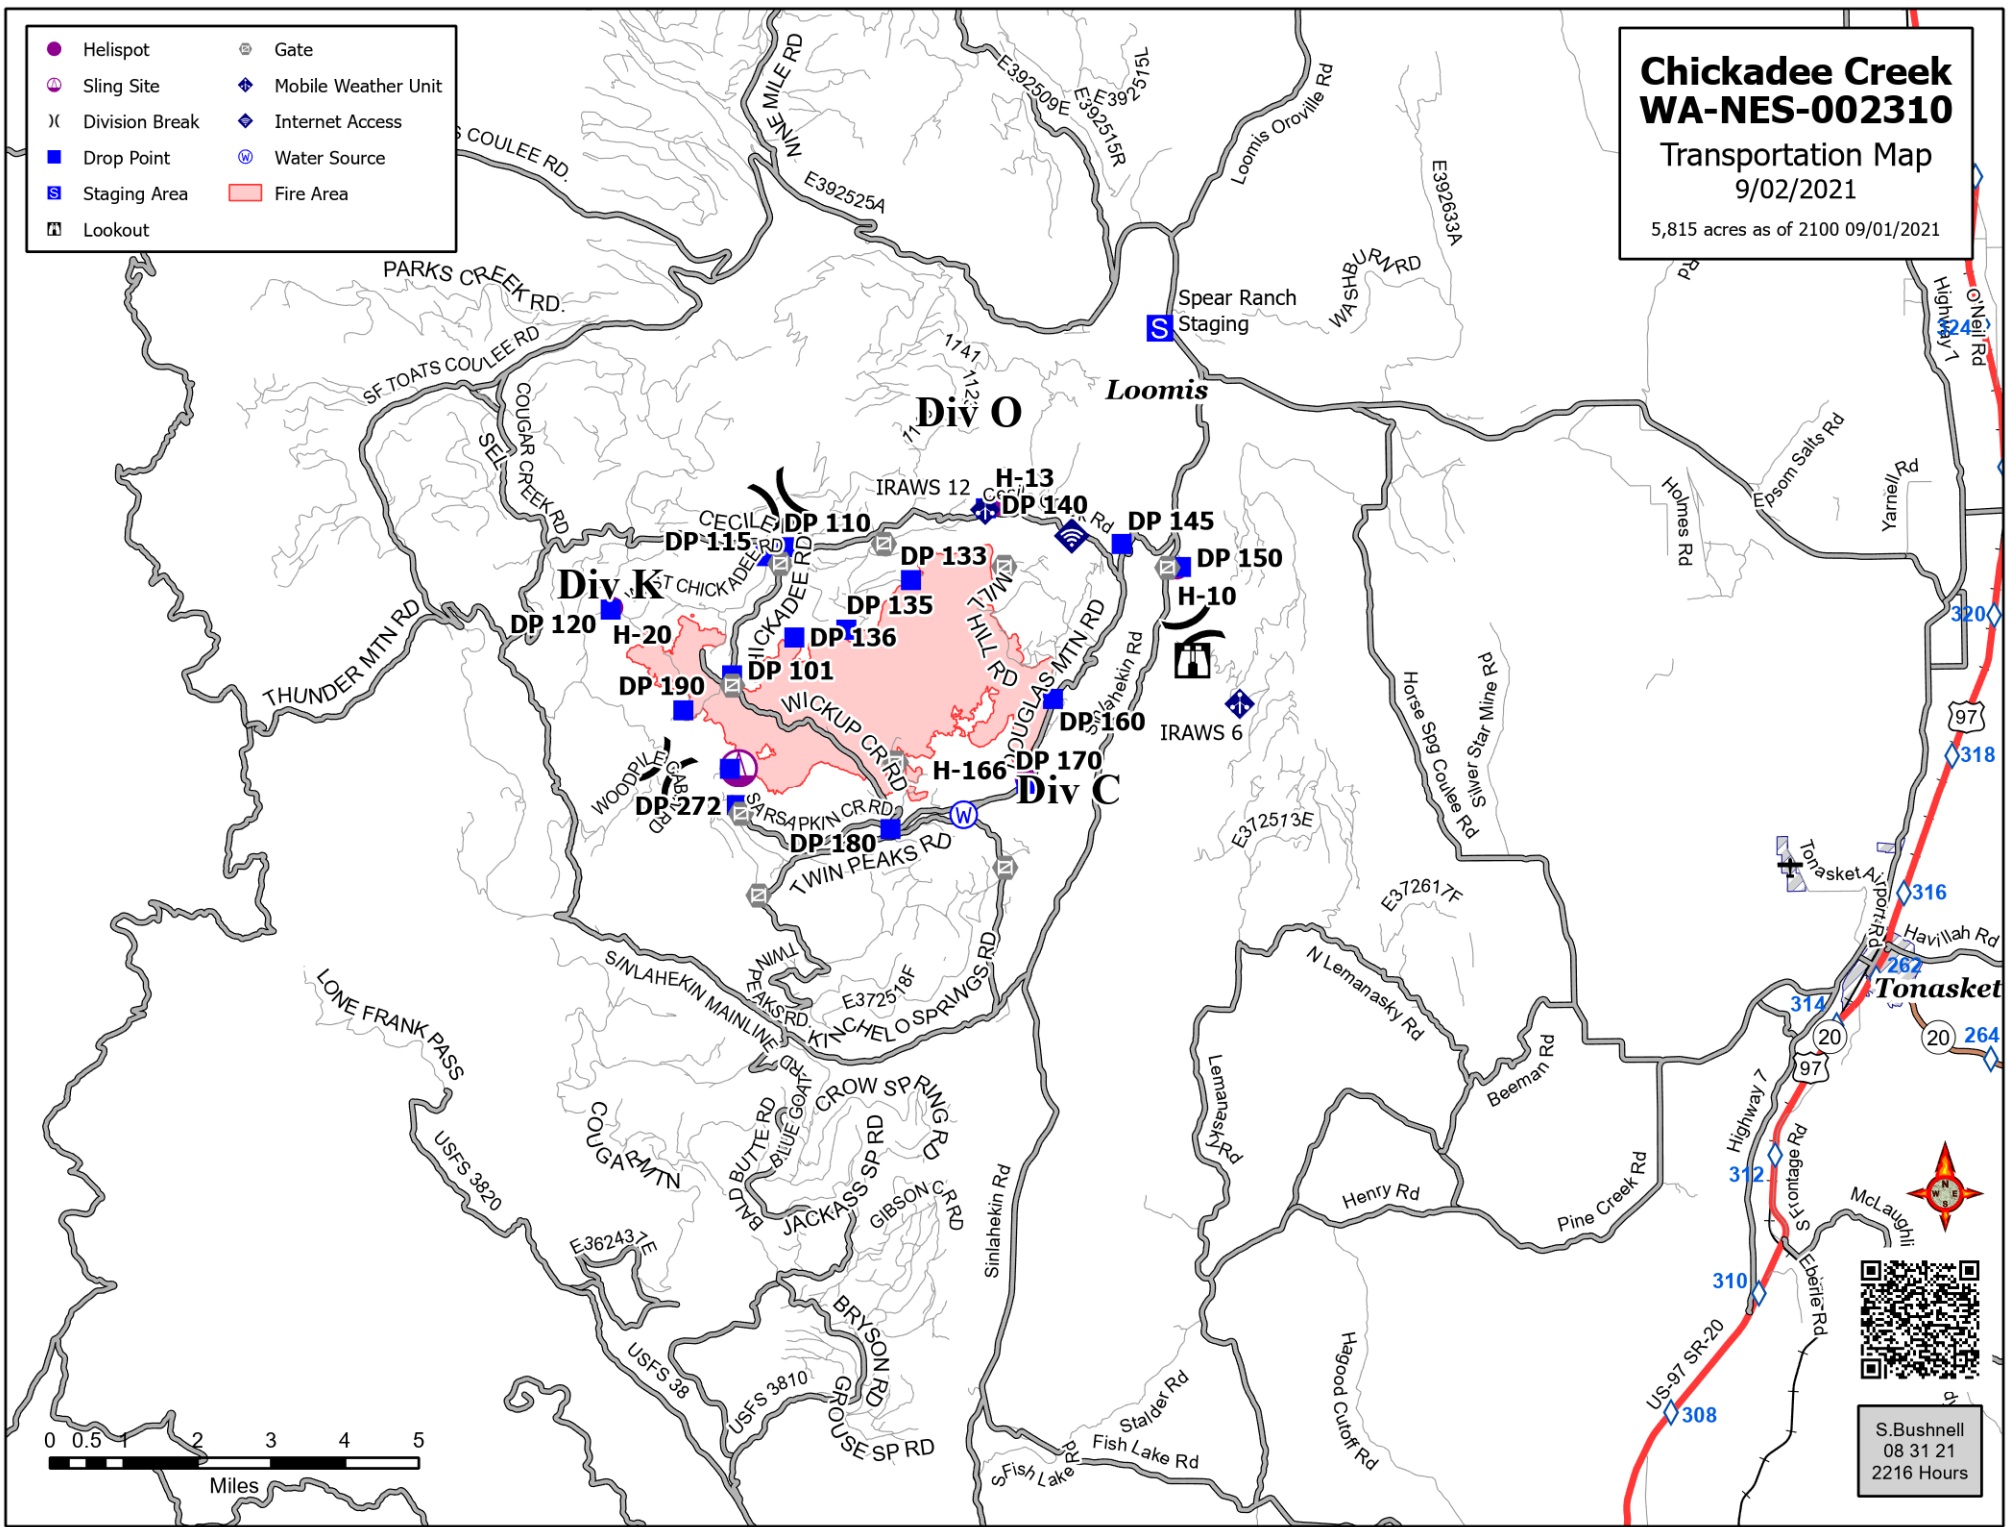

**Chickadee Creek
WA-NES-002310**
Transportation Map
9/02/2021
5,815 acres as of 2100 09/01/2021

- Helispot
- Ⓜ Sling Site
- X Division Break
- Drop Point
- Ⓜ Staging Area
- Ⓜ Lookout
- Ⓜ Gate
- Ⓜ Mobile Weather Unit
- Ⓜ Internet Access
- Ⓜ Water Source
- Fire Area