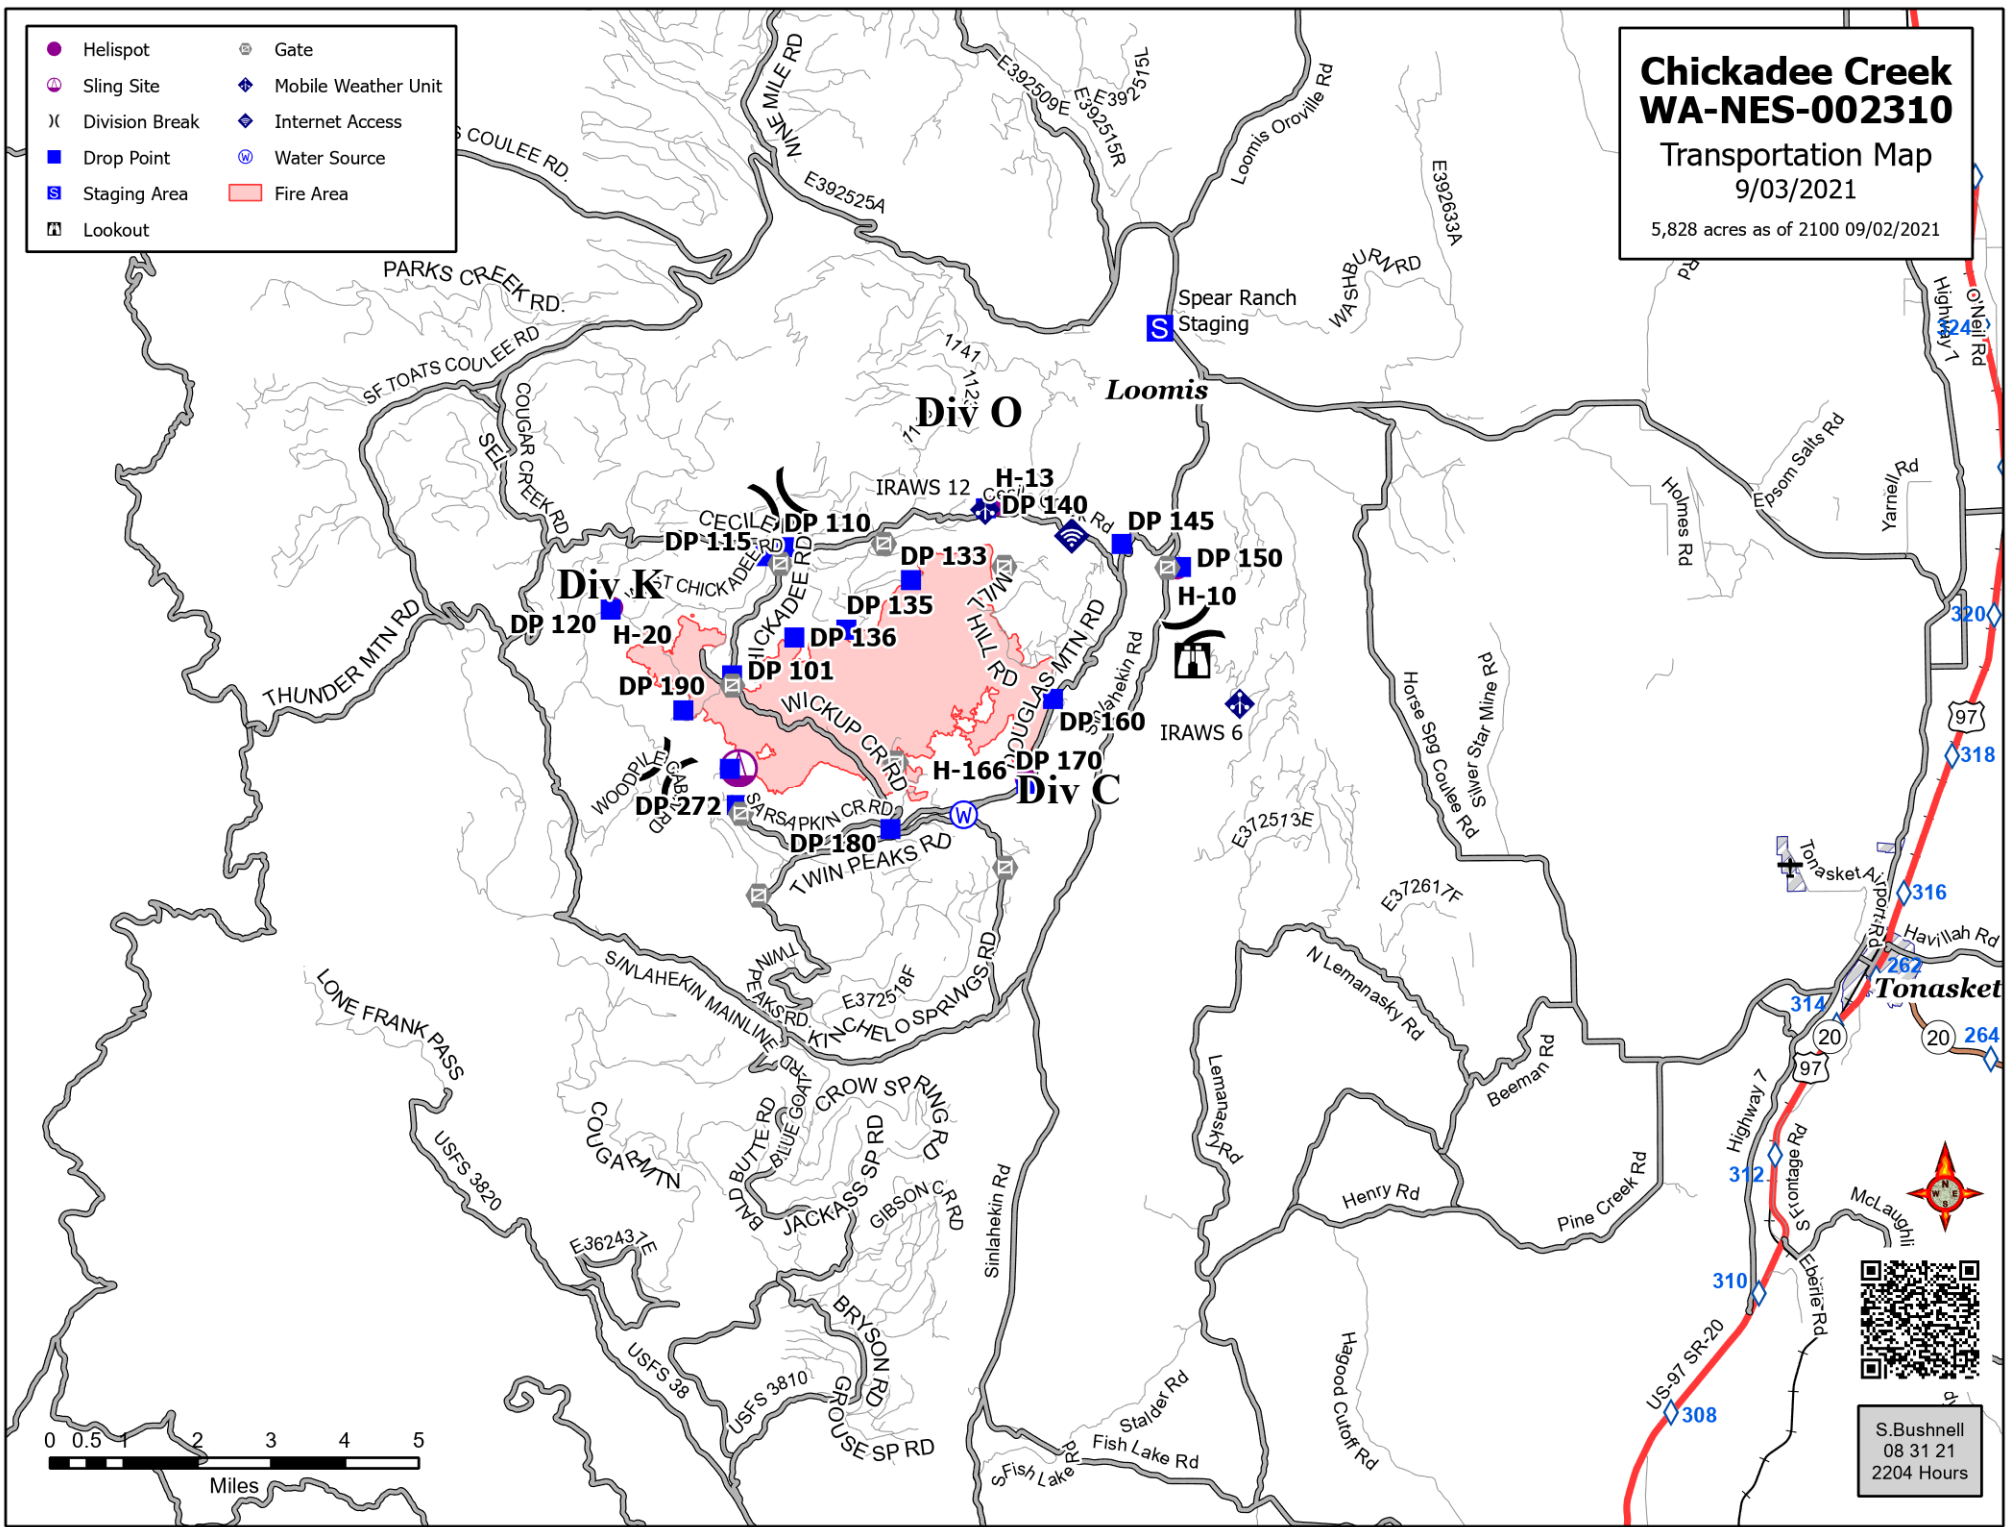

Chickadee Creek WA-NES-002310

Transportation Map
9/03/2021

5,828 acres as of 2100 09/02/2021

- Helispot
- Ⓜ Sling Site
- X Division Break
- Drop Point
- Ⓜ Staging Area
- Ⓜ Lookout
- Ⓜ Gate
- Ⓜ Mobile Weather Unit
- Ⓜ Internet Access
- Ⓜ Water Source
- Fire Area