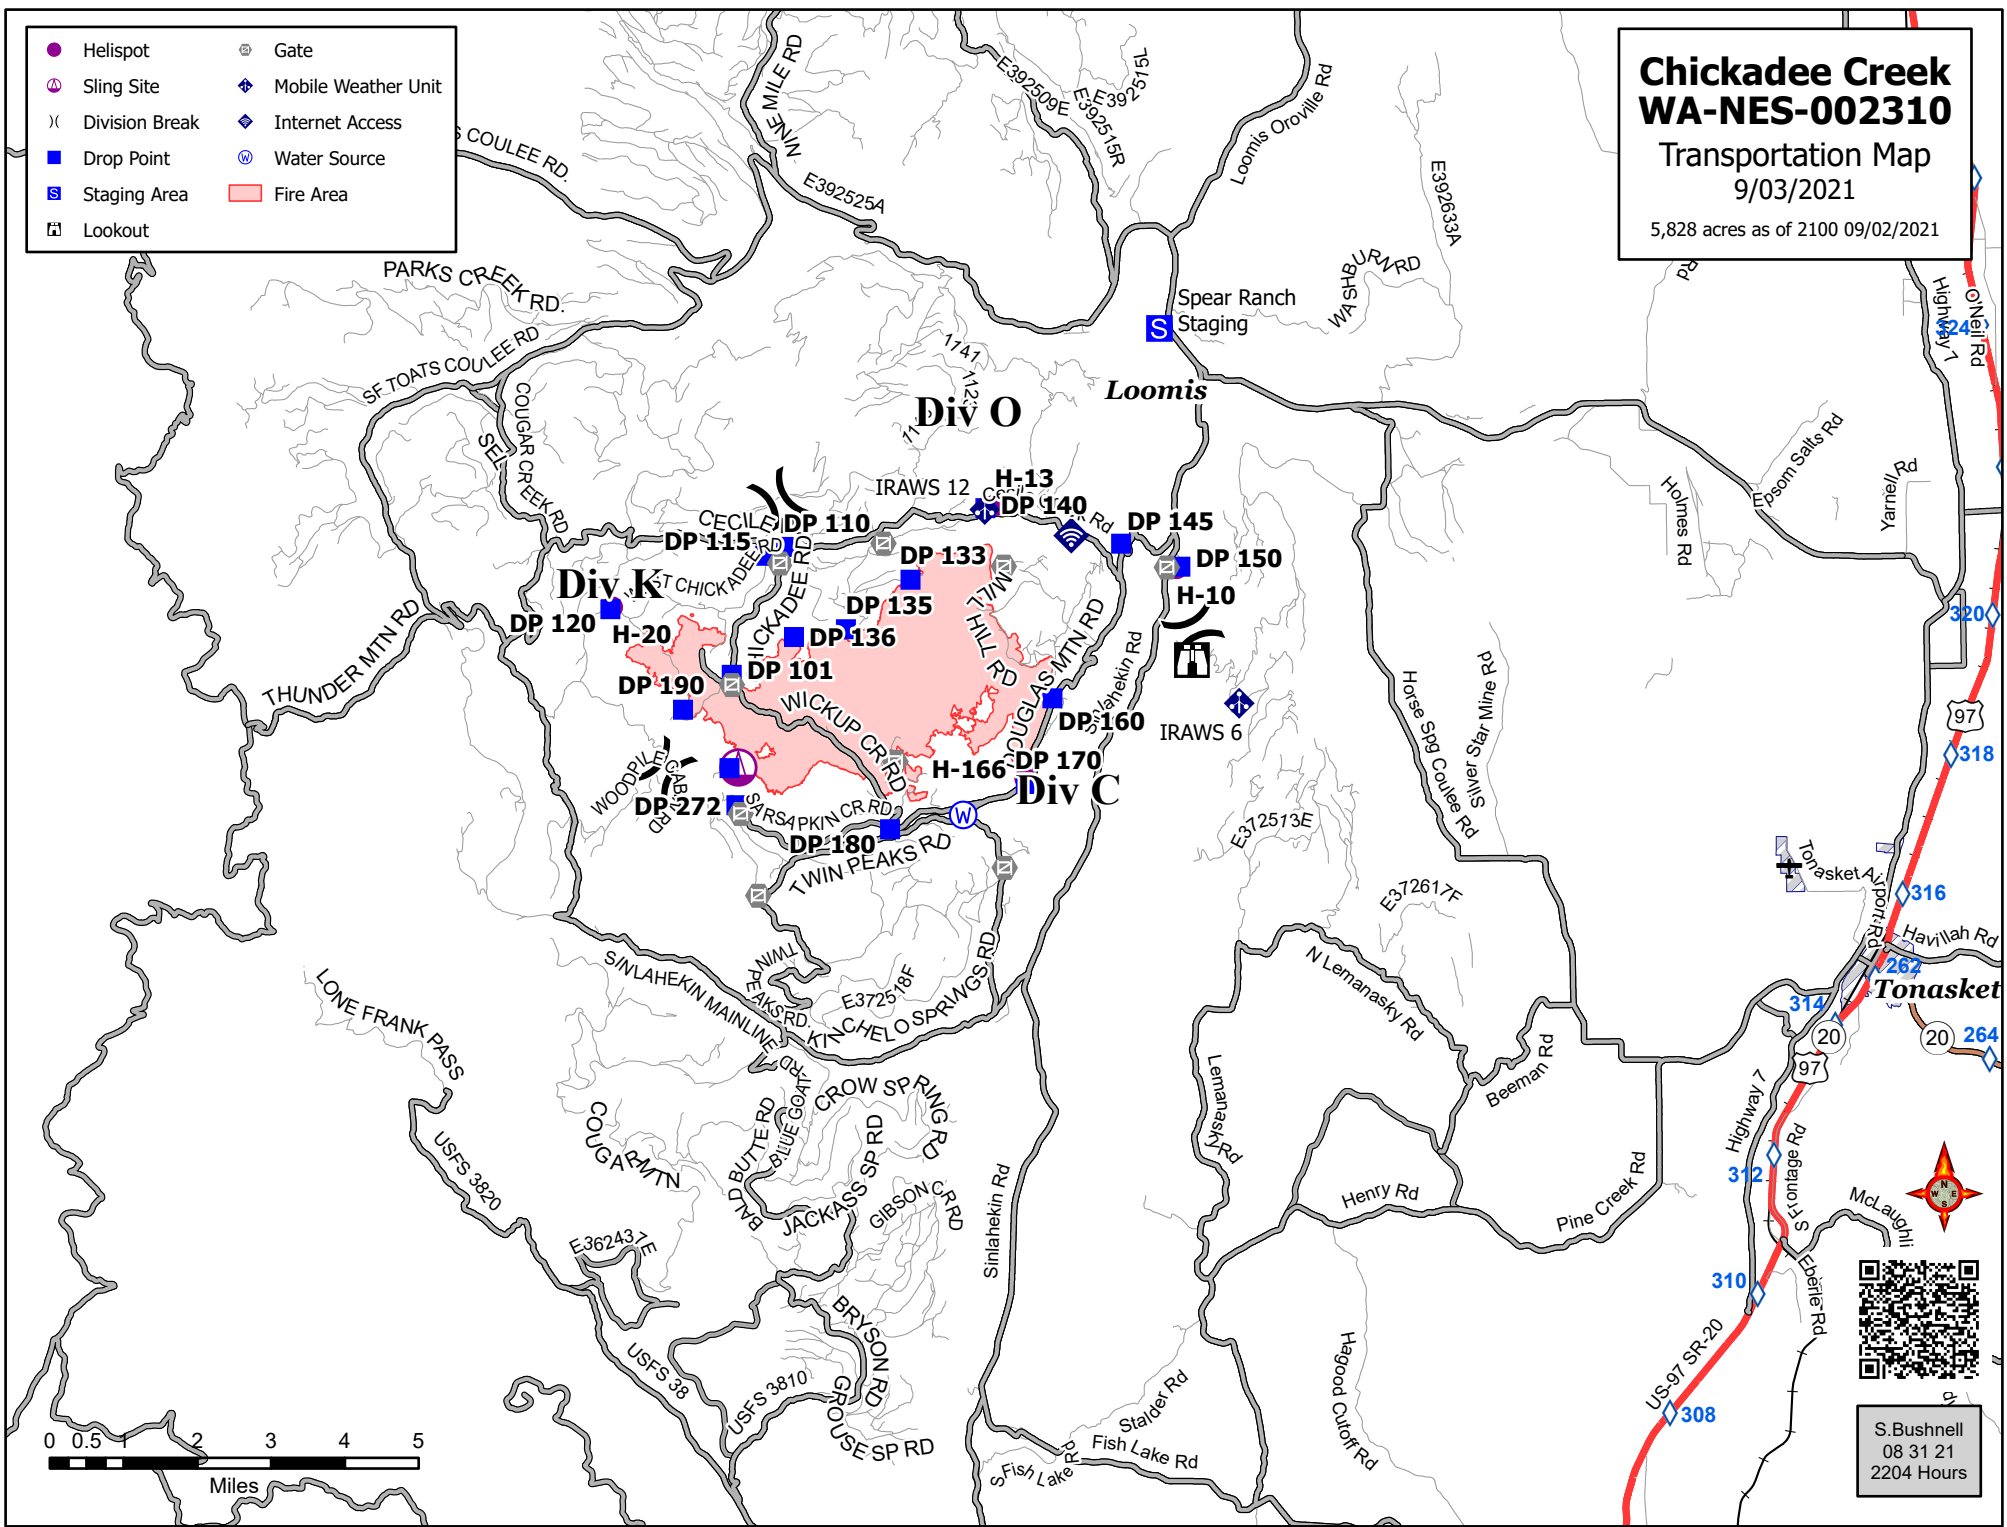

Chickadee Creek WA-NES-002310

Transportation Map
9/03/2021

5,828 acres as of 2100 09/02/2021

- Helispot
- ⊕ Gate
- ⊕ Sling Site
- ⊕ Mobile Weather Unit
- ⊕ Division Break
- ⊕ Internet Access
- Drop Point
- ⊕ Water Source
- Staging Area
- Fire Area
- ⊕ Lookout