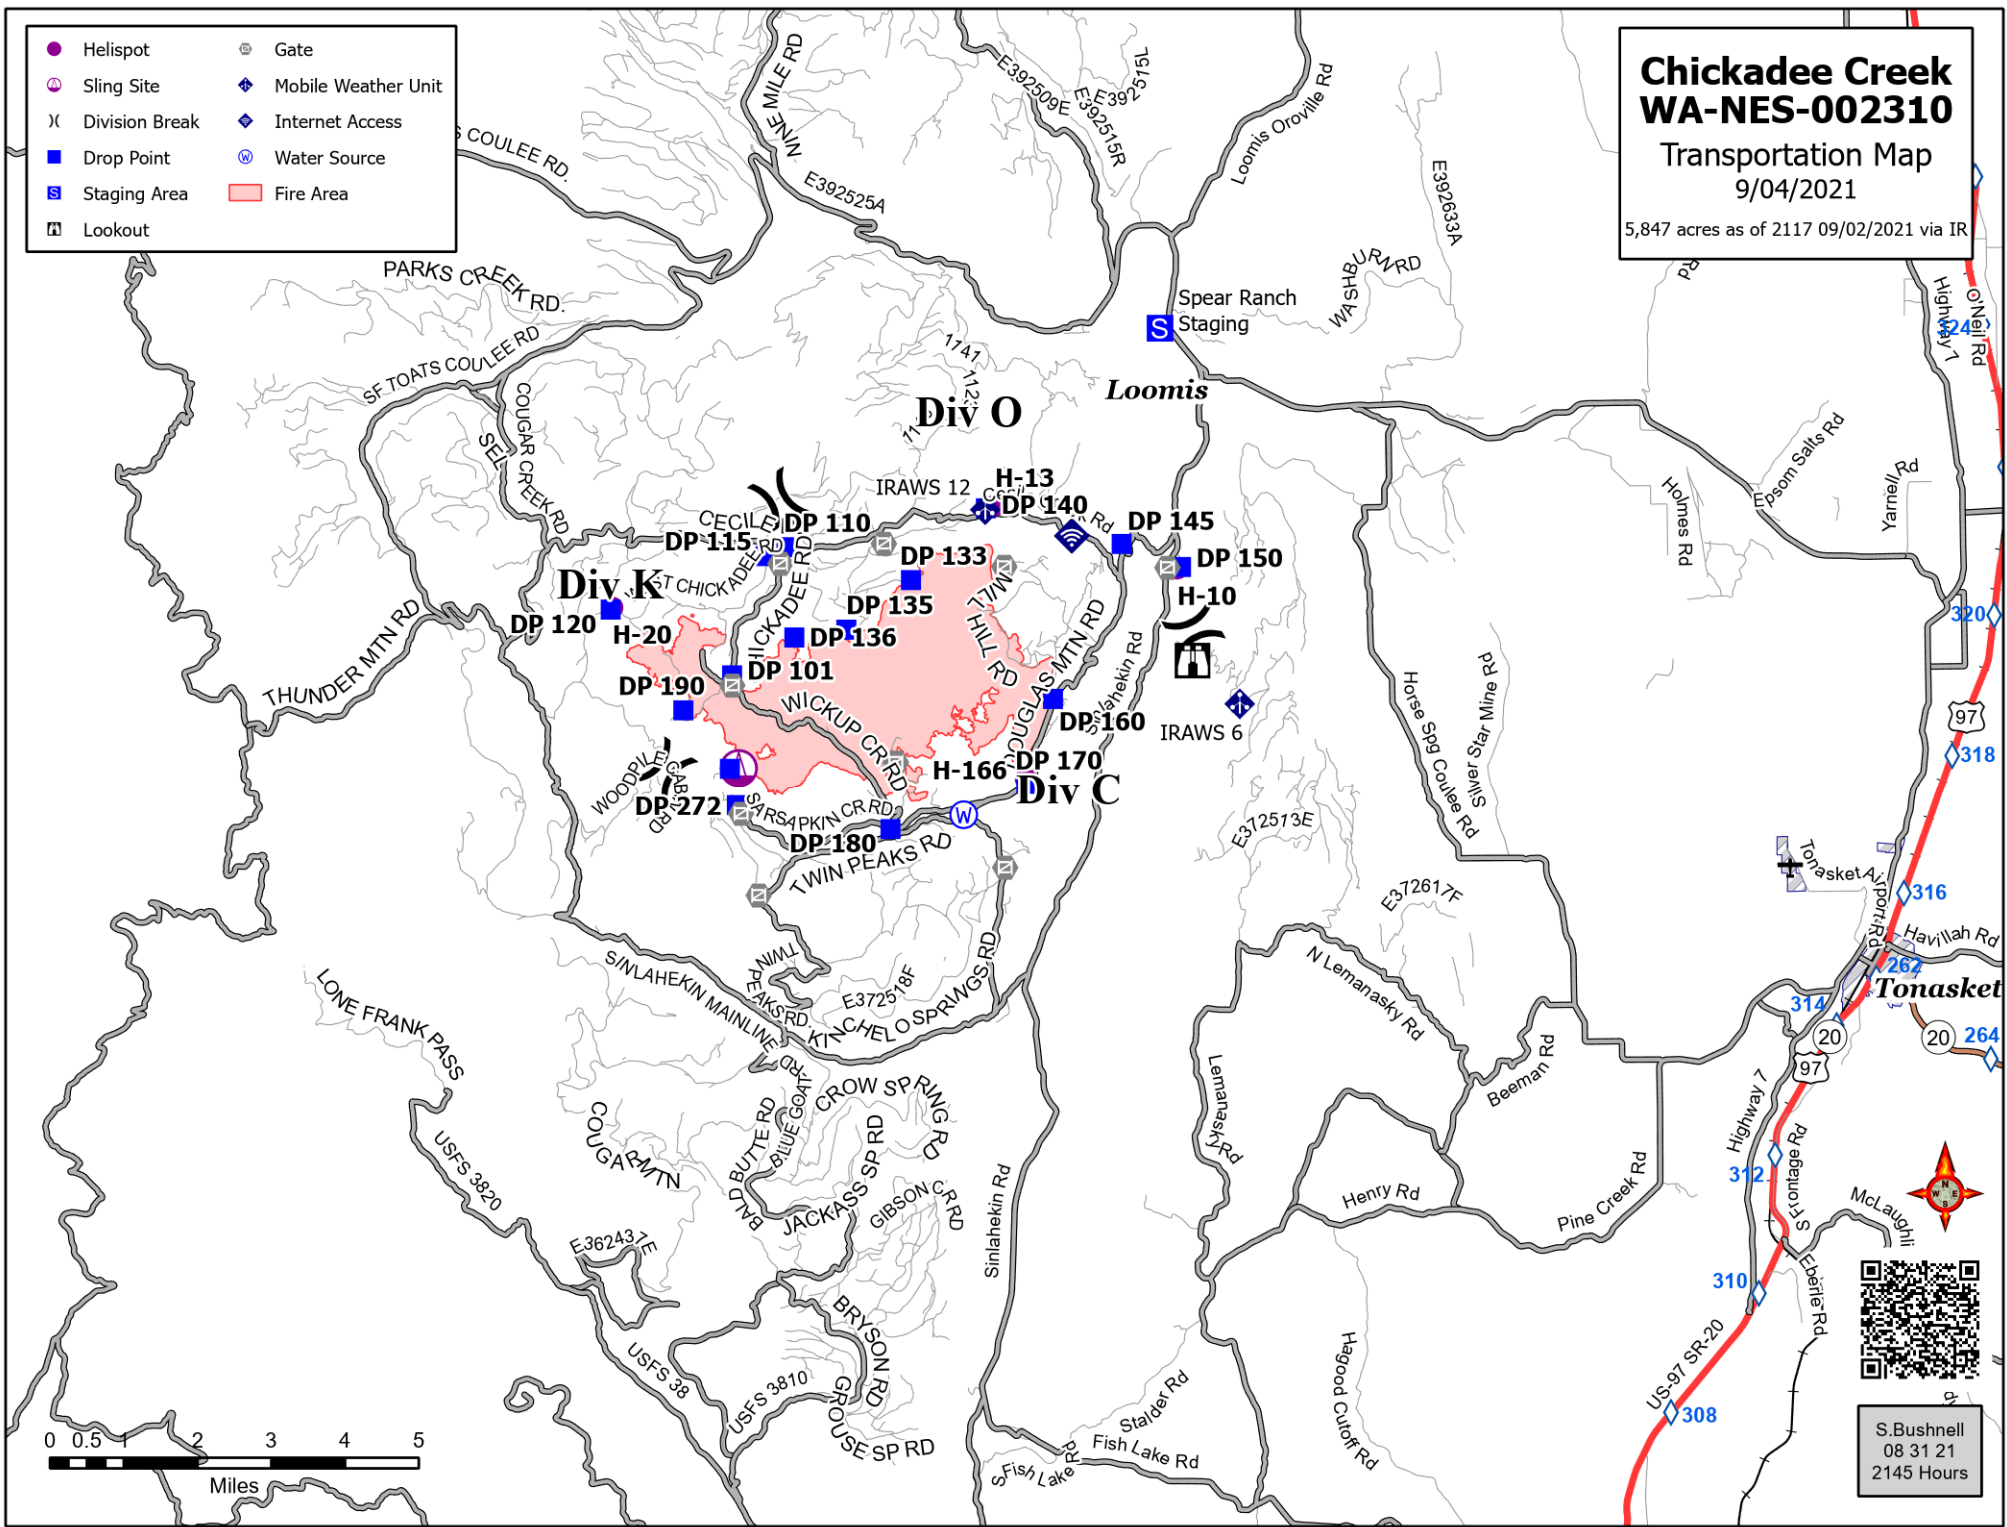

**Chickadee Creek
WA-NES-002310**
Transportation Map
9/04/2021
5,847 acres as of 2117 09/02/2021 via IR

- Helispot
- Ⓜ Sling Site
- X Division Break
- Drop Point
- Ⓜ Staging Area
- Ⓜ Lookout
- Ⓜ Gate
- Ⓜ Mobile Weather Unit
- Ⓜ Internet Access
- Ⓜ Water Source
- Fire Area