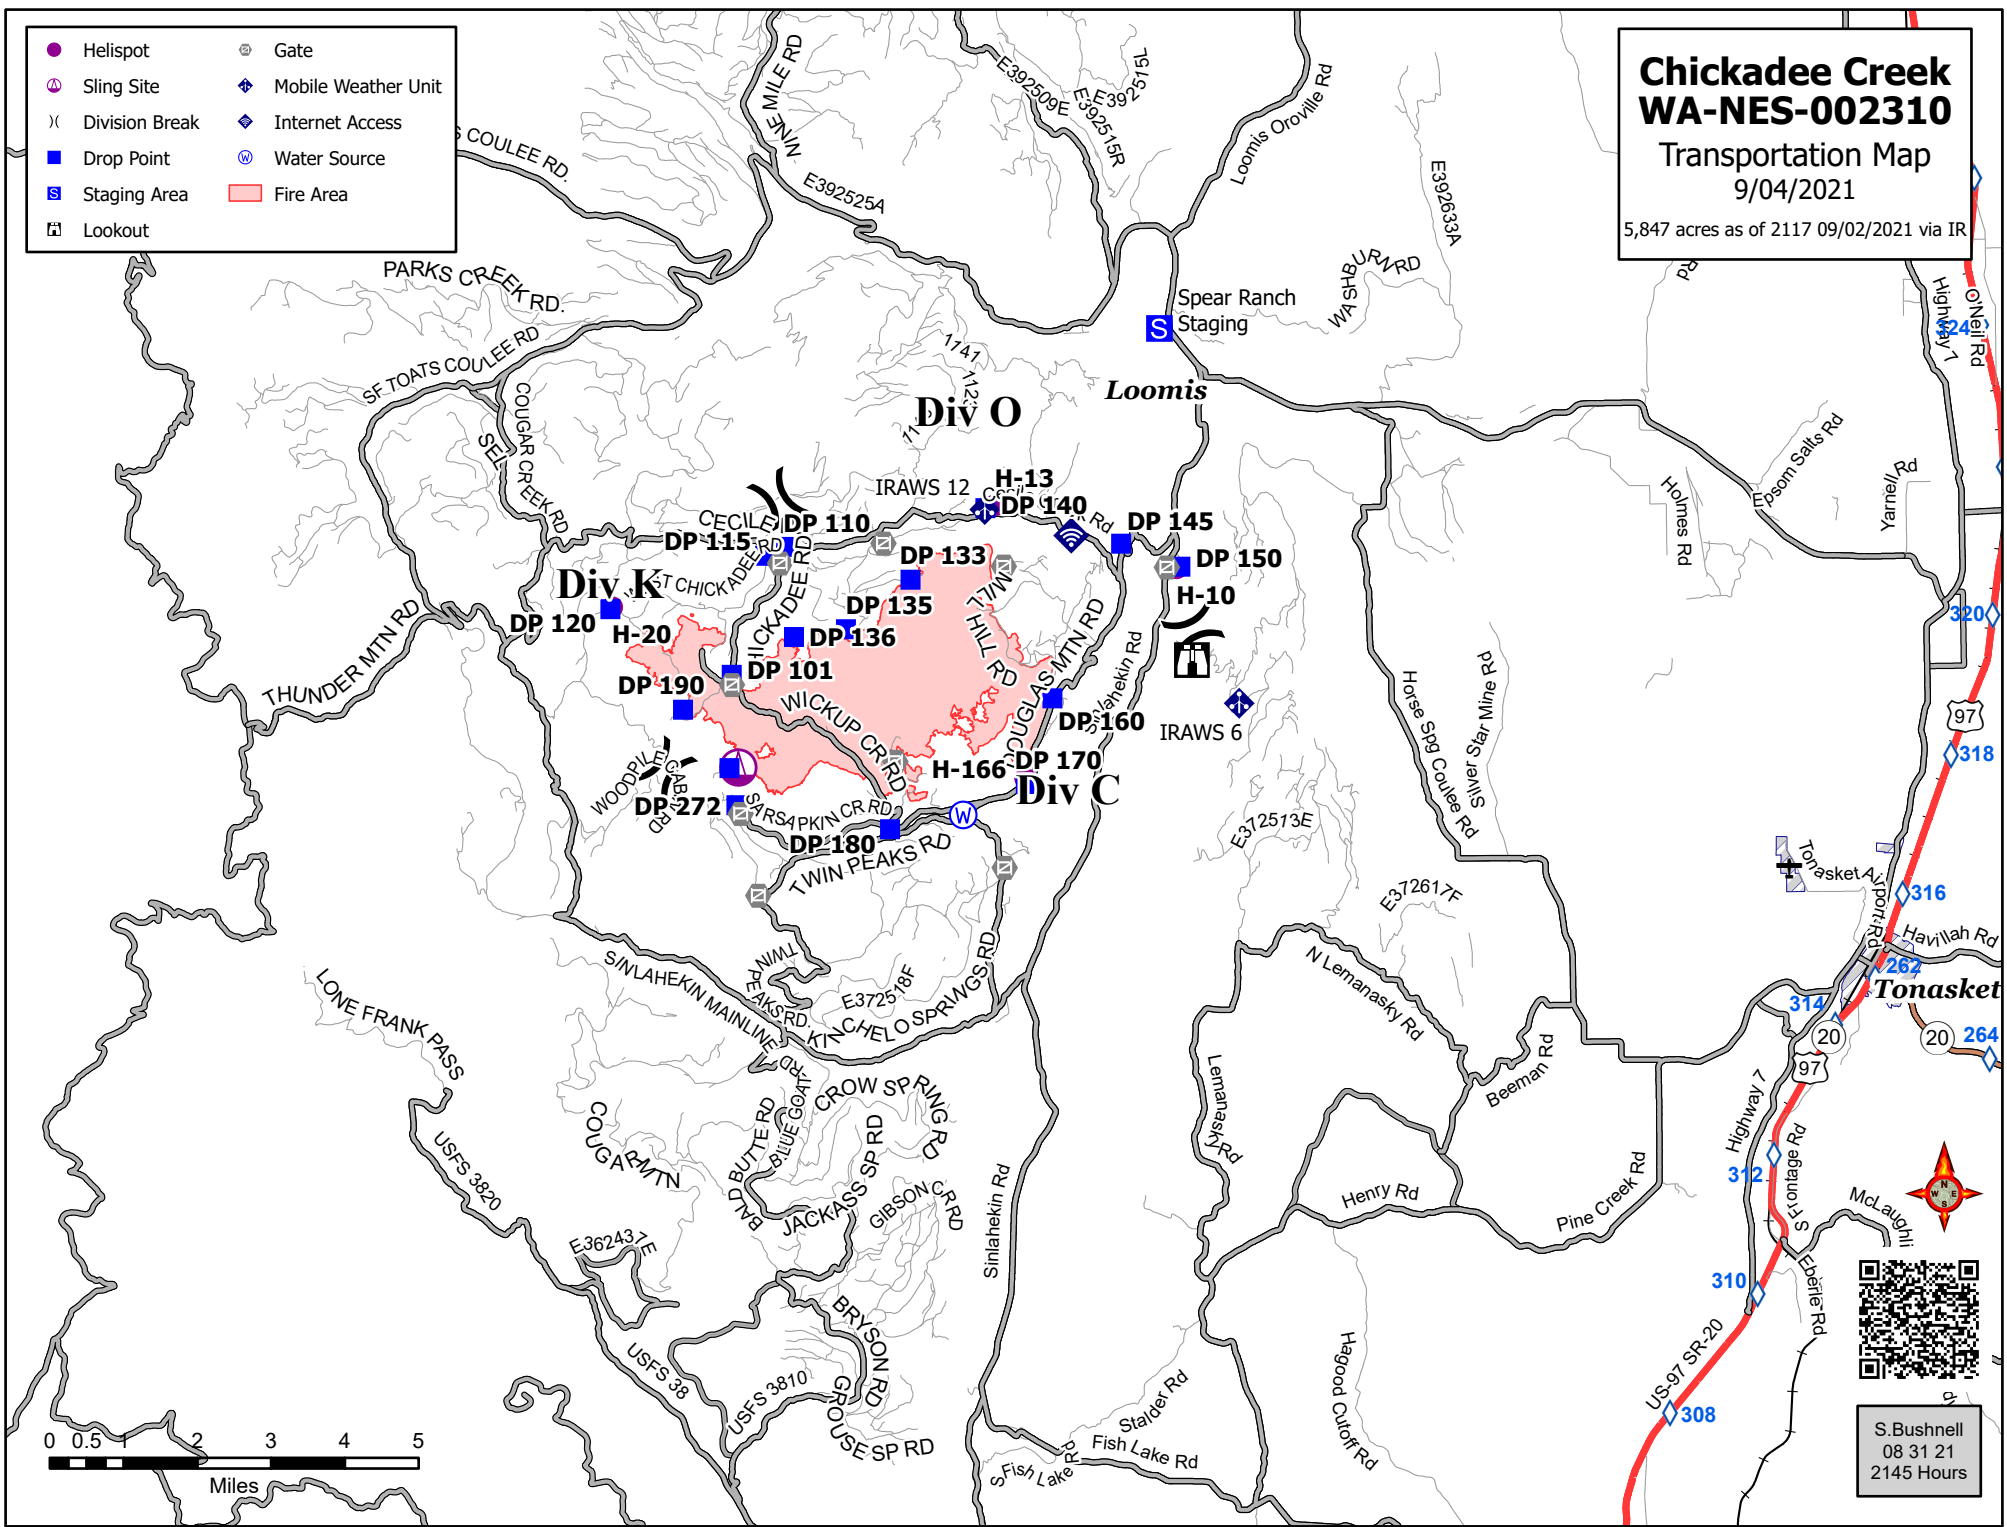

Chickadee Creek WA-NES-002310

Transportation Map
9/04/2021

5,847 acres as of 2117 09/02/2021 via IR

- Helispot
- ⊕ Gate
- ⊕ Sling Site
- ⊕ Mobile Weather Unit
- ⊕ Division Break
- ⊕ Internet Access
- Drop Point
- ⊕ Water Source
- Staging Area
- Fire Area
- ⊕ Lookout