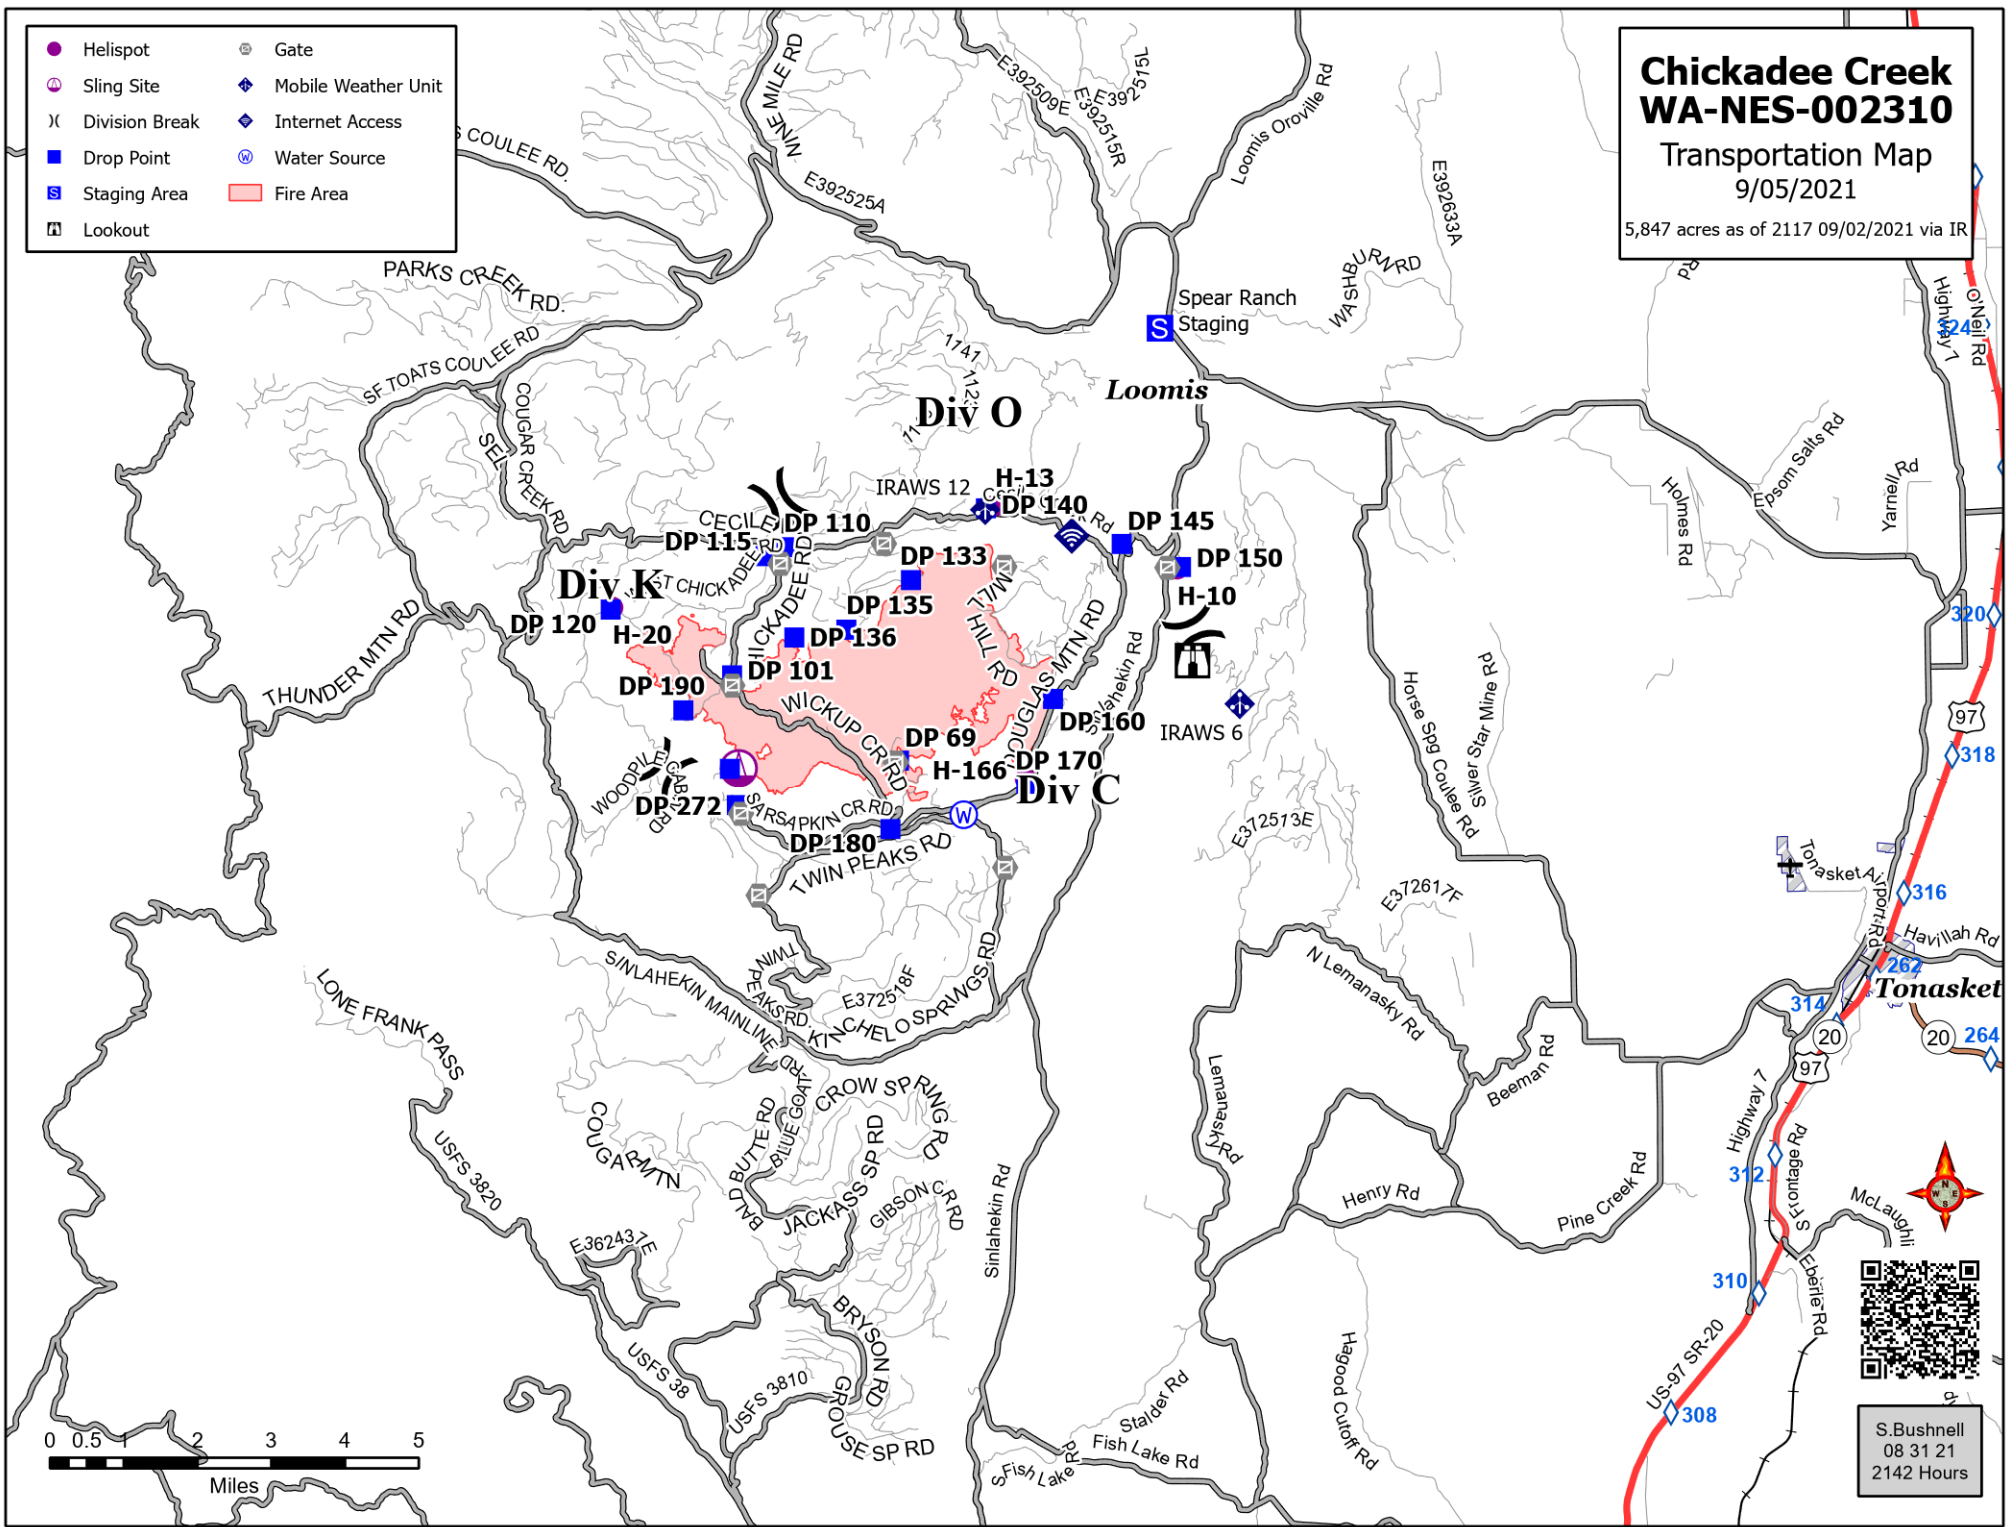

**Chickadee Creek  
WA-NES-002310**  
Transportation Map  
9/05/2021  
5,847 acres as of 2117 09/02/2021 via IR

- Helispot
- Ⓜ Sling Site
- X Division Break
- Drop Point
- Ⓜ Staging Area
- Ⓜ Lookout
- Ⓜ Gate
- Ⓜ Mobile Weather Unit
- Ⓜ Internet Access
- Ⓜ Water Source
- Fire Area

S. Bushnell  
 08 31 21  
 2142 Hours