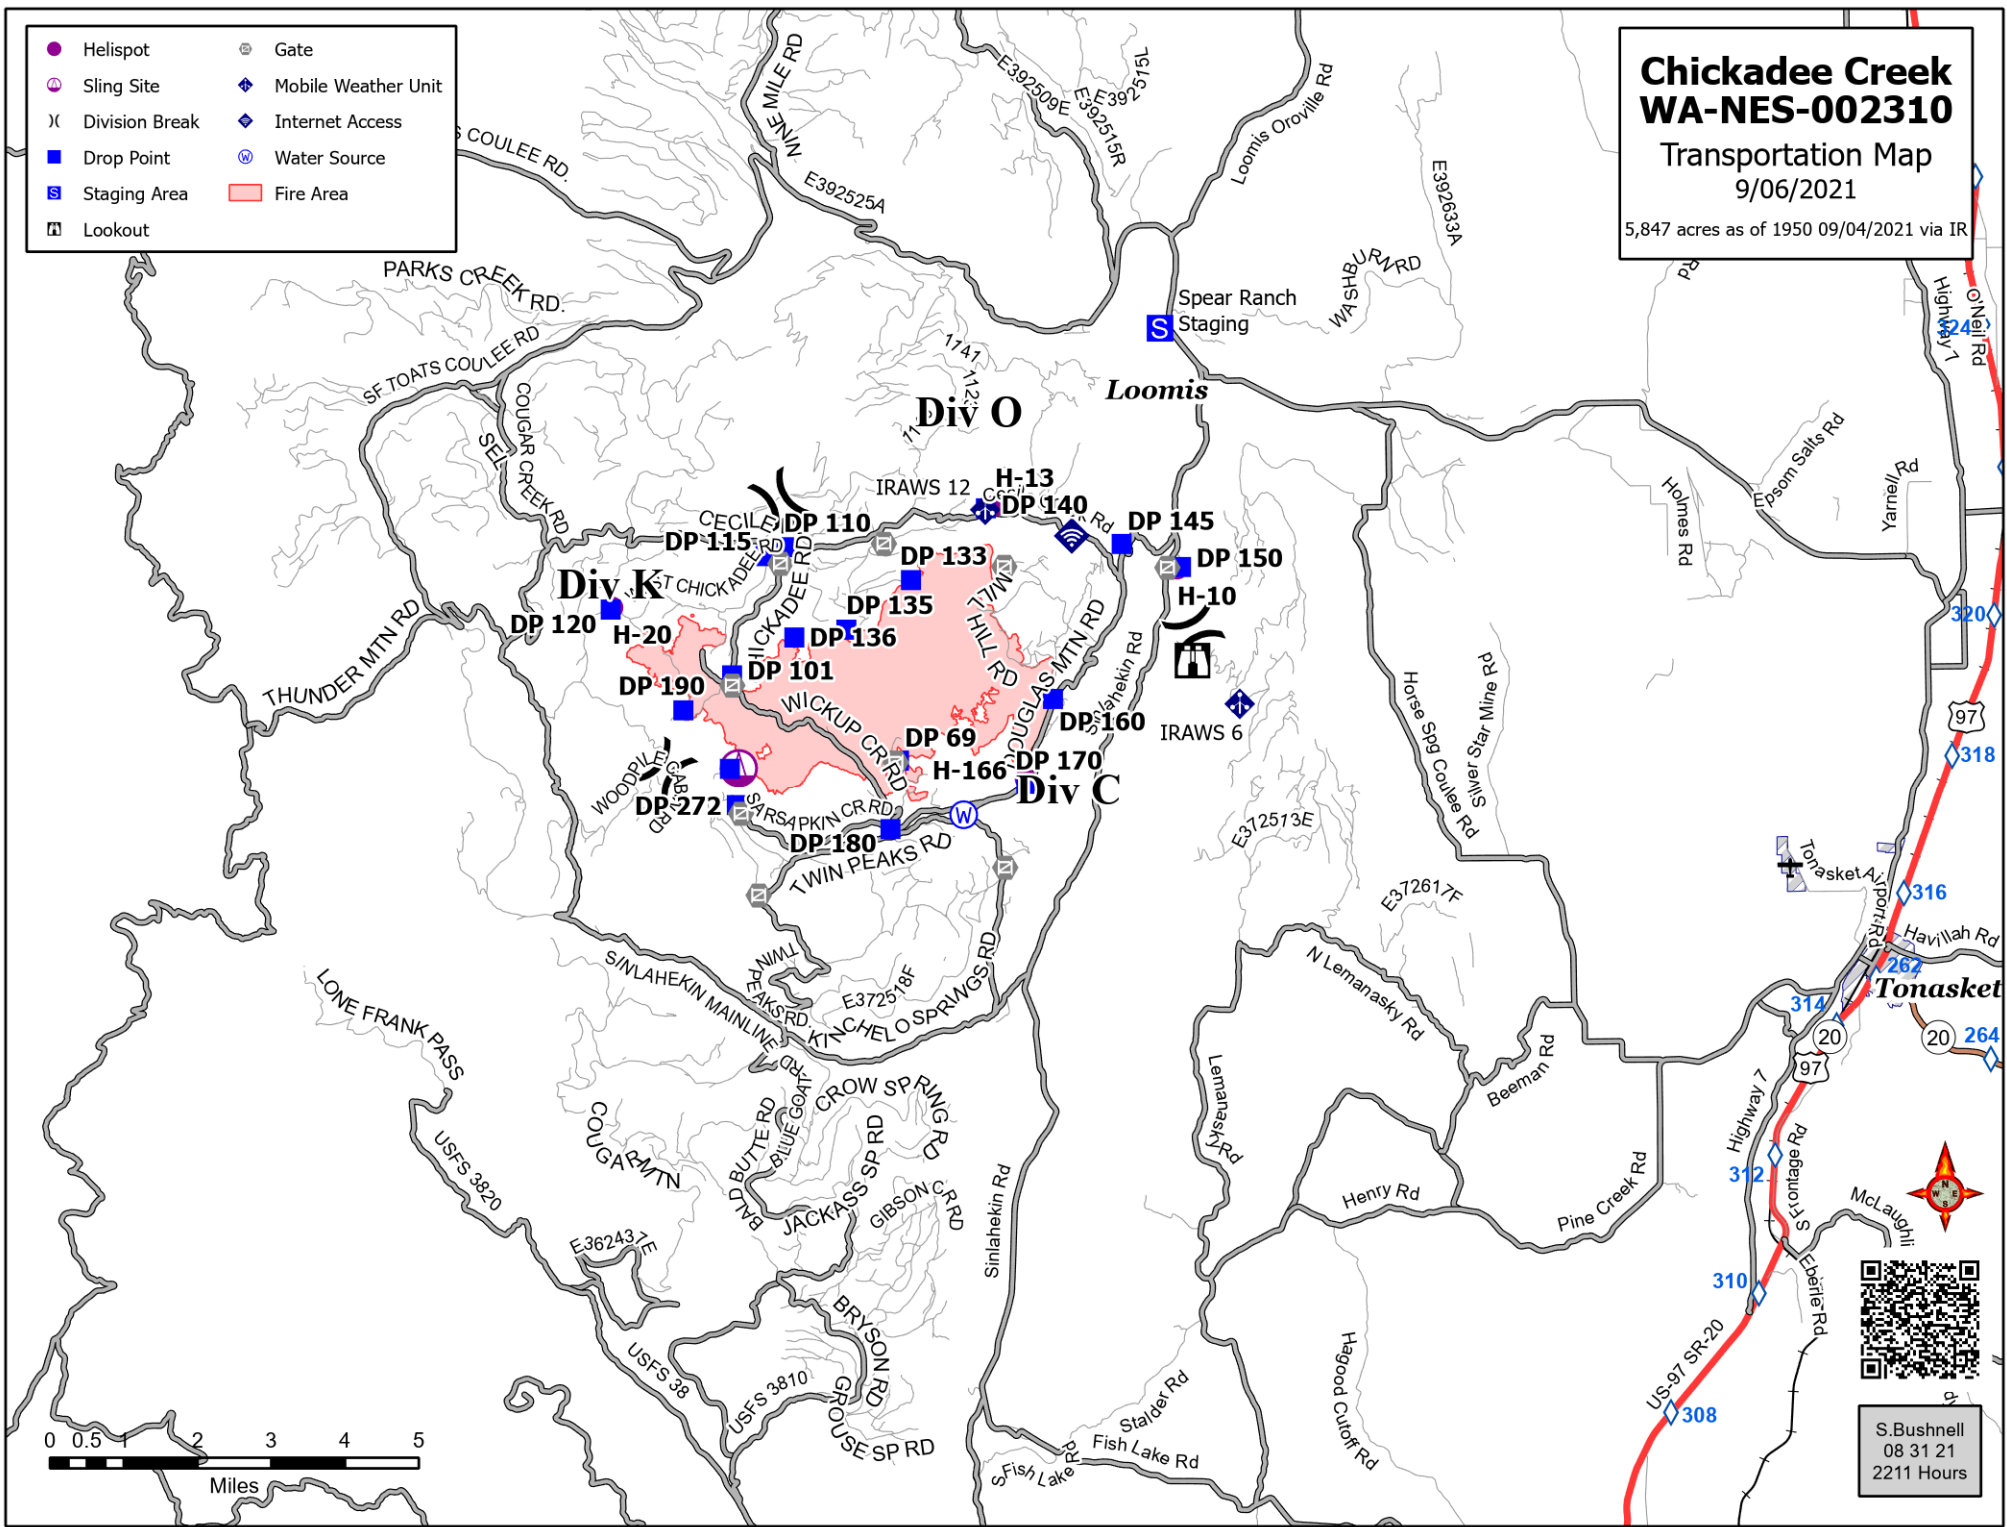

**Chickadee Creek
WA-NES-002310**
Transportation Map
9/06/2021
5,847 acres as of 1950 09/04/2021 via IR

- Helispot
- Ⓜ Sling Site
- X Division Break
- Drop Point
- S Staging Area
- H Lookout
- G Gate
- ◆ Mobile Weather Unit
- ◆ Internet Access
- W Water Source
- Fire Area