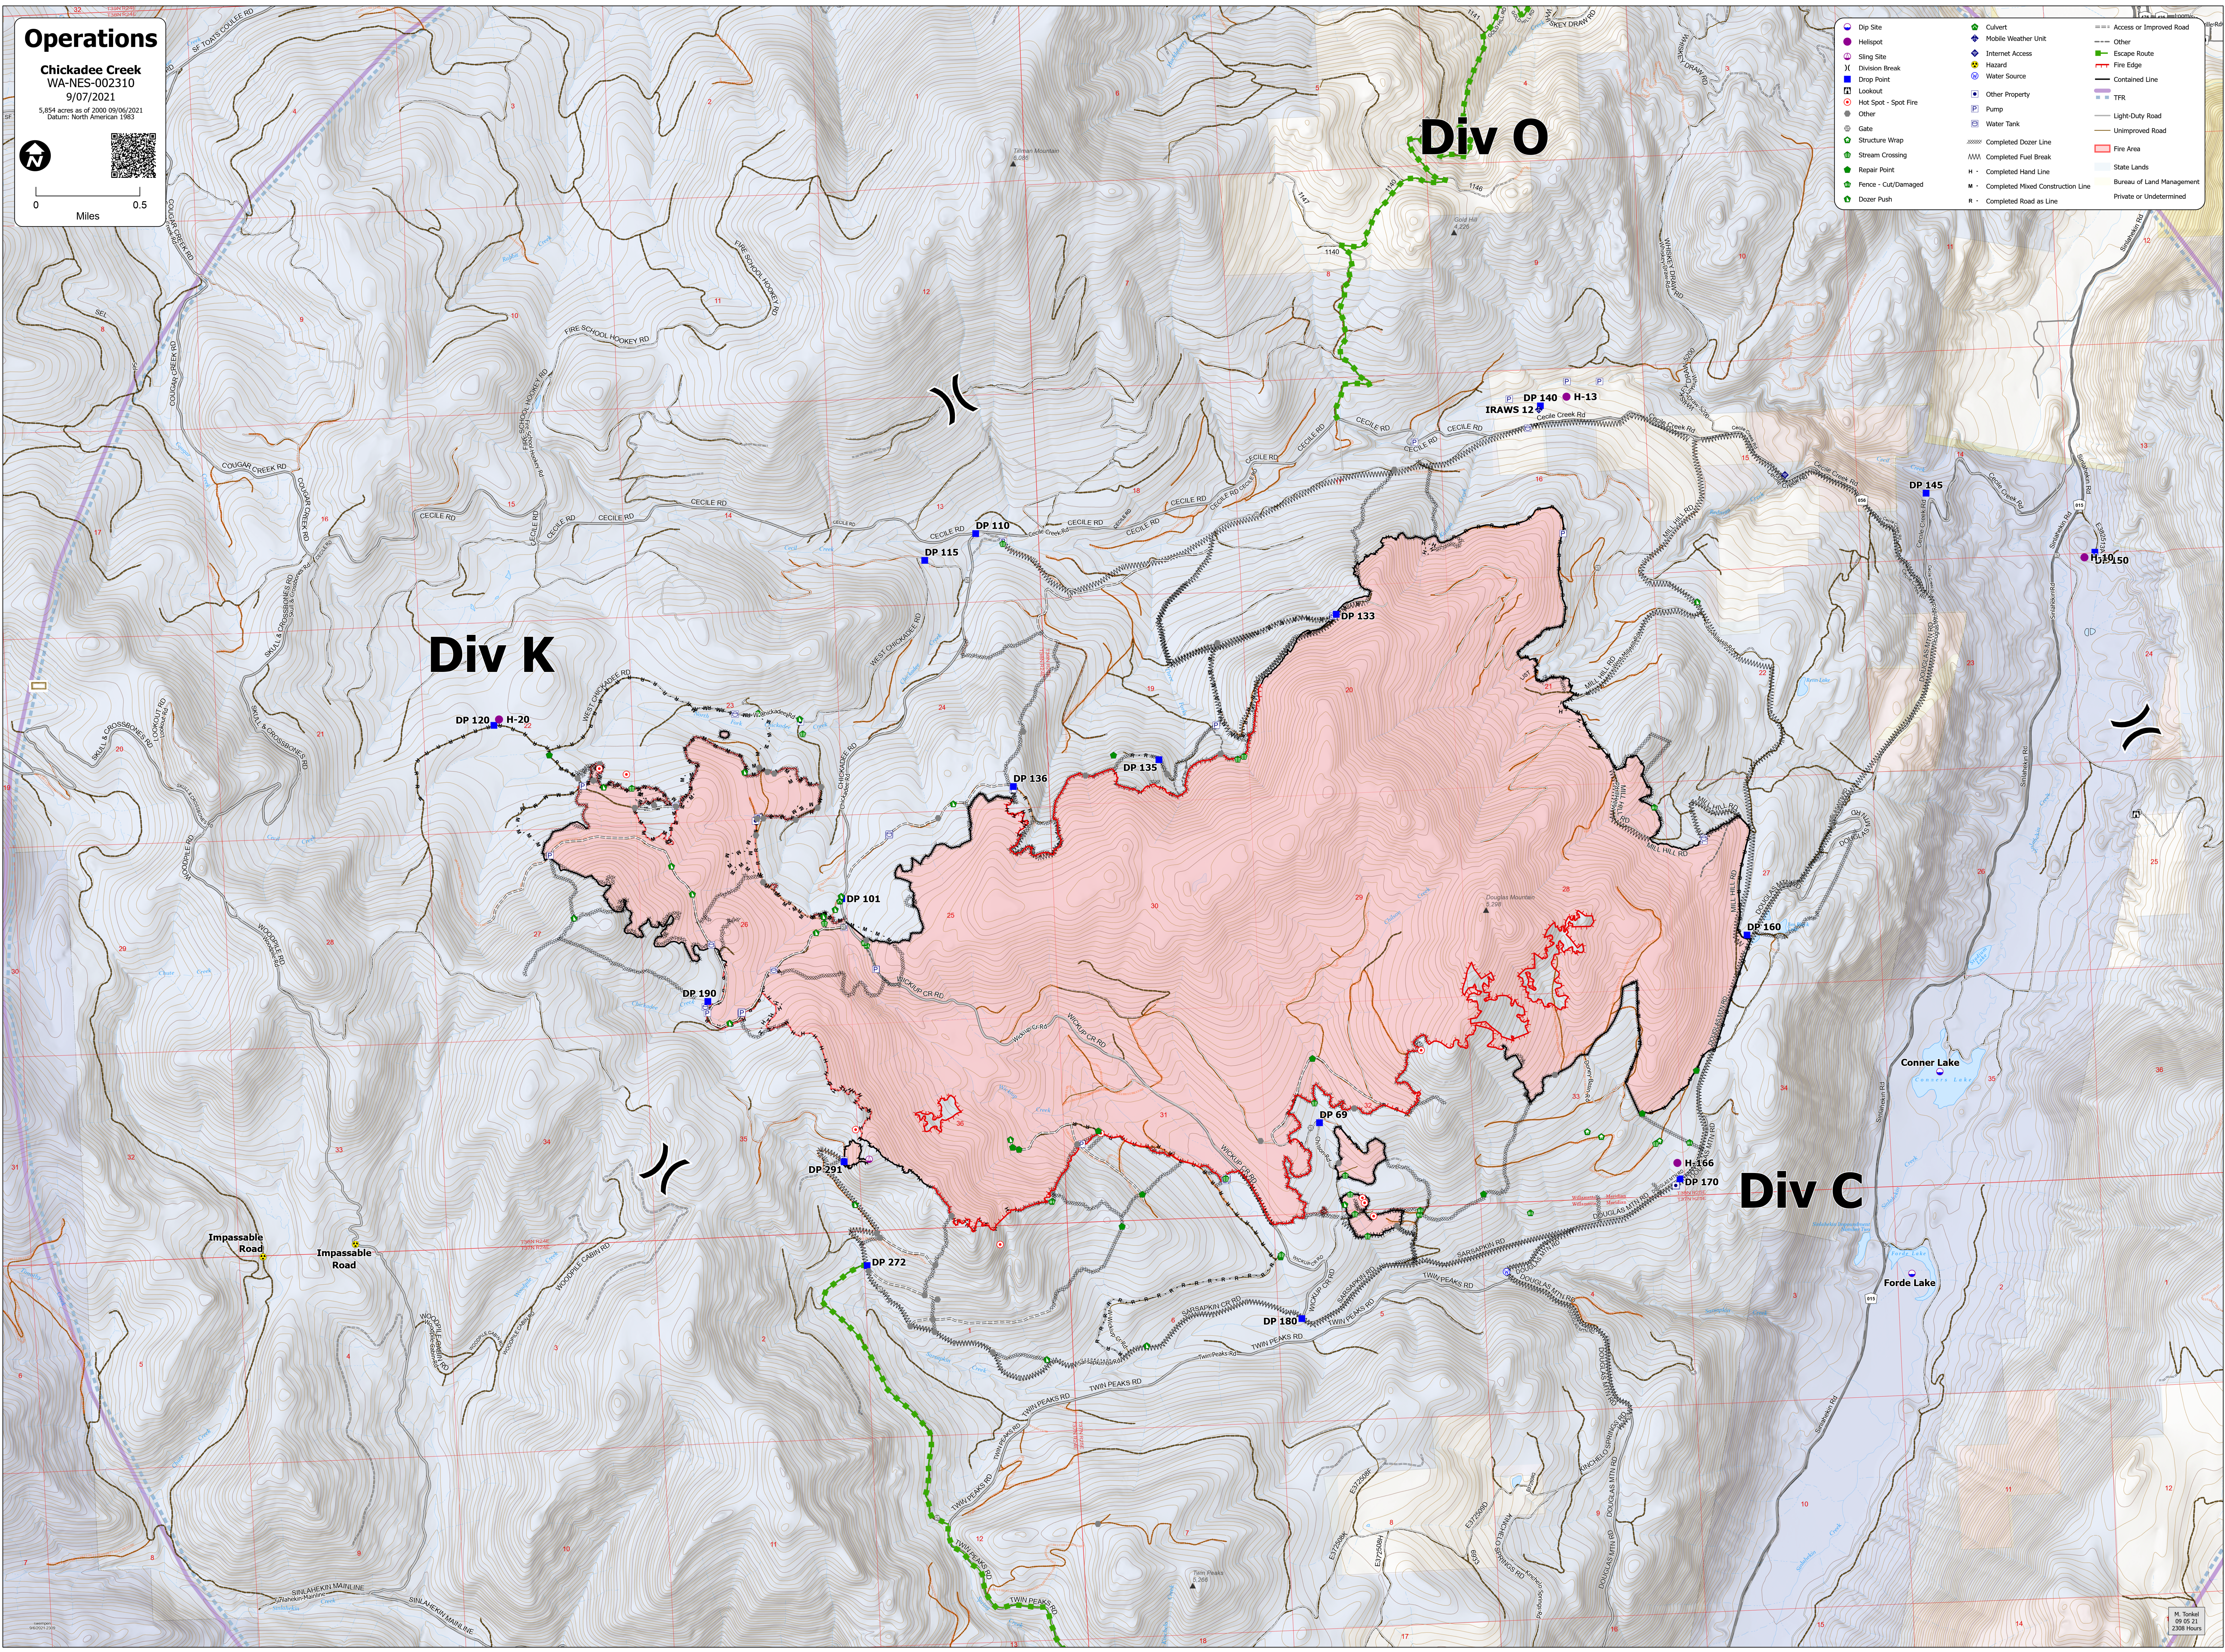

Operations
 Chickadee Creek
 WA-NES-002310
 9/07/2021
 5,854 acres as of 2000 09/06/2021
 Datum: North American 1983

Div O

Div K

Div C

Impassable Road

Impassable Road

Conner Lake

Forde Lake