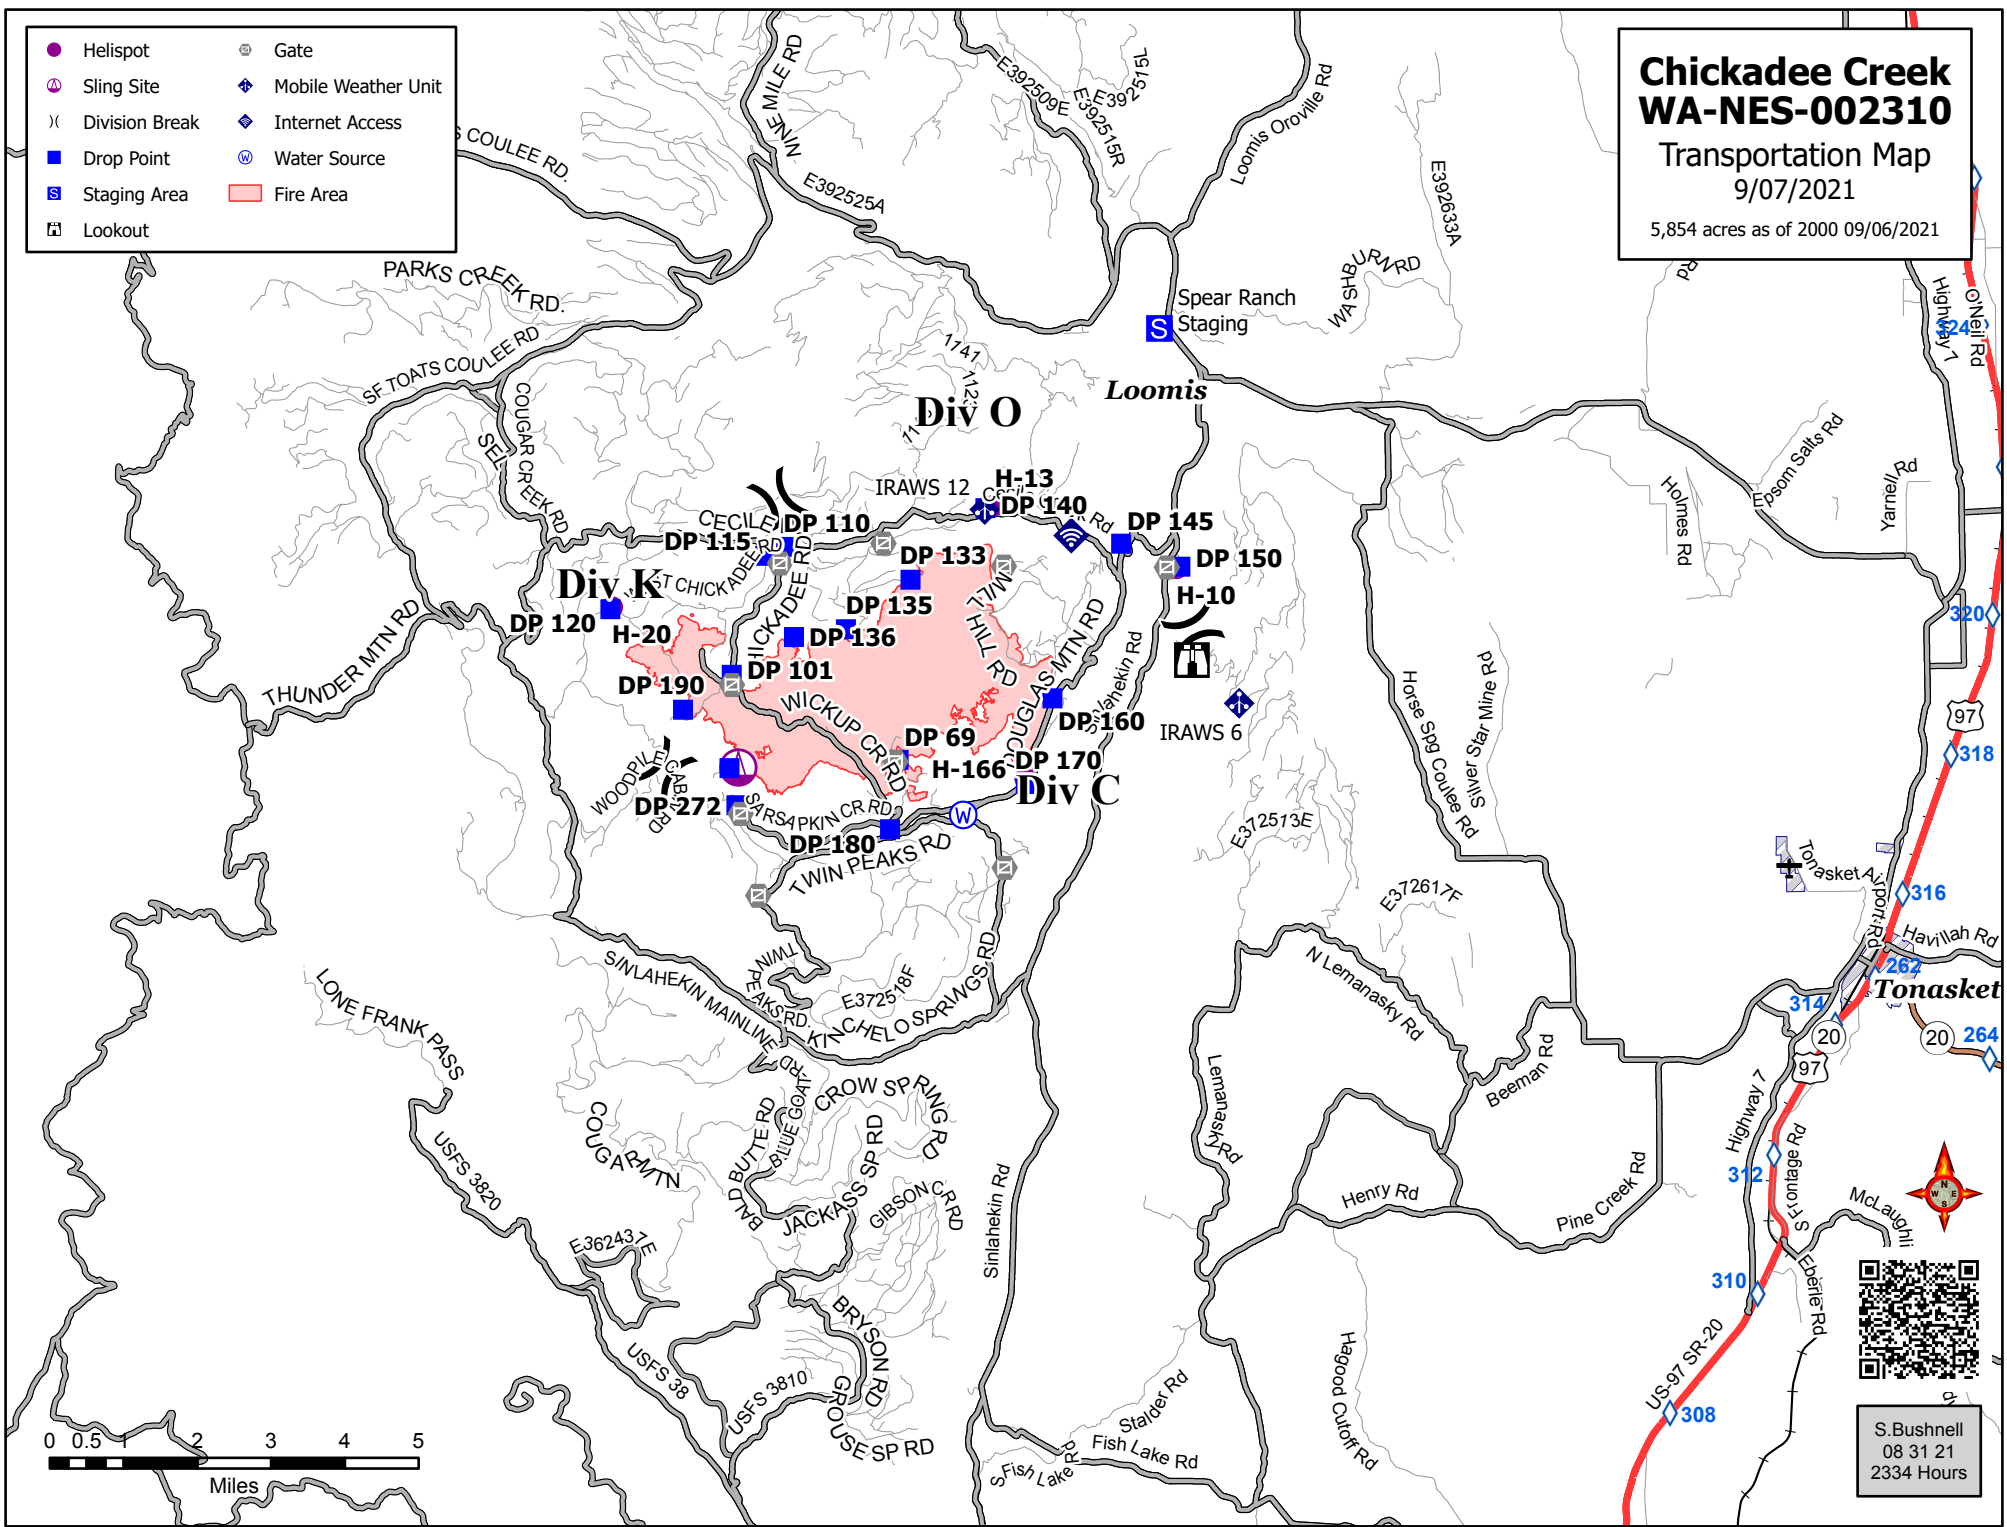

Chickadee Creek WA-NES-002310

Transportation Map
9/07/2021

5,854 acres as of 2000 09/06/2021

- Helispot
- ⊕ Gate
- ⊕ Sling Site
- ⊕ Mobile Weather Unit
- ⊕ Division Break
- ⊕ Internet Access
- Drop Point
- ⊕ Water Source
- Staging Area
- Fire Area
- ⊕ Lookout