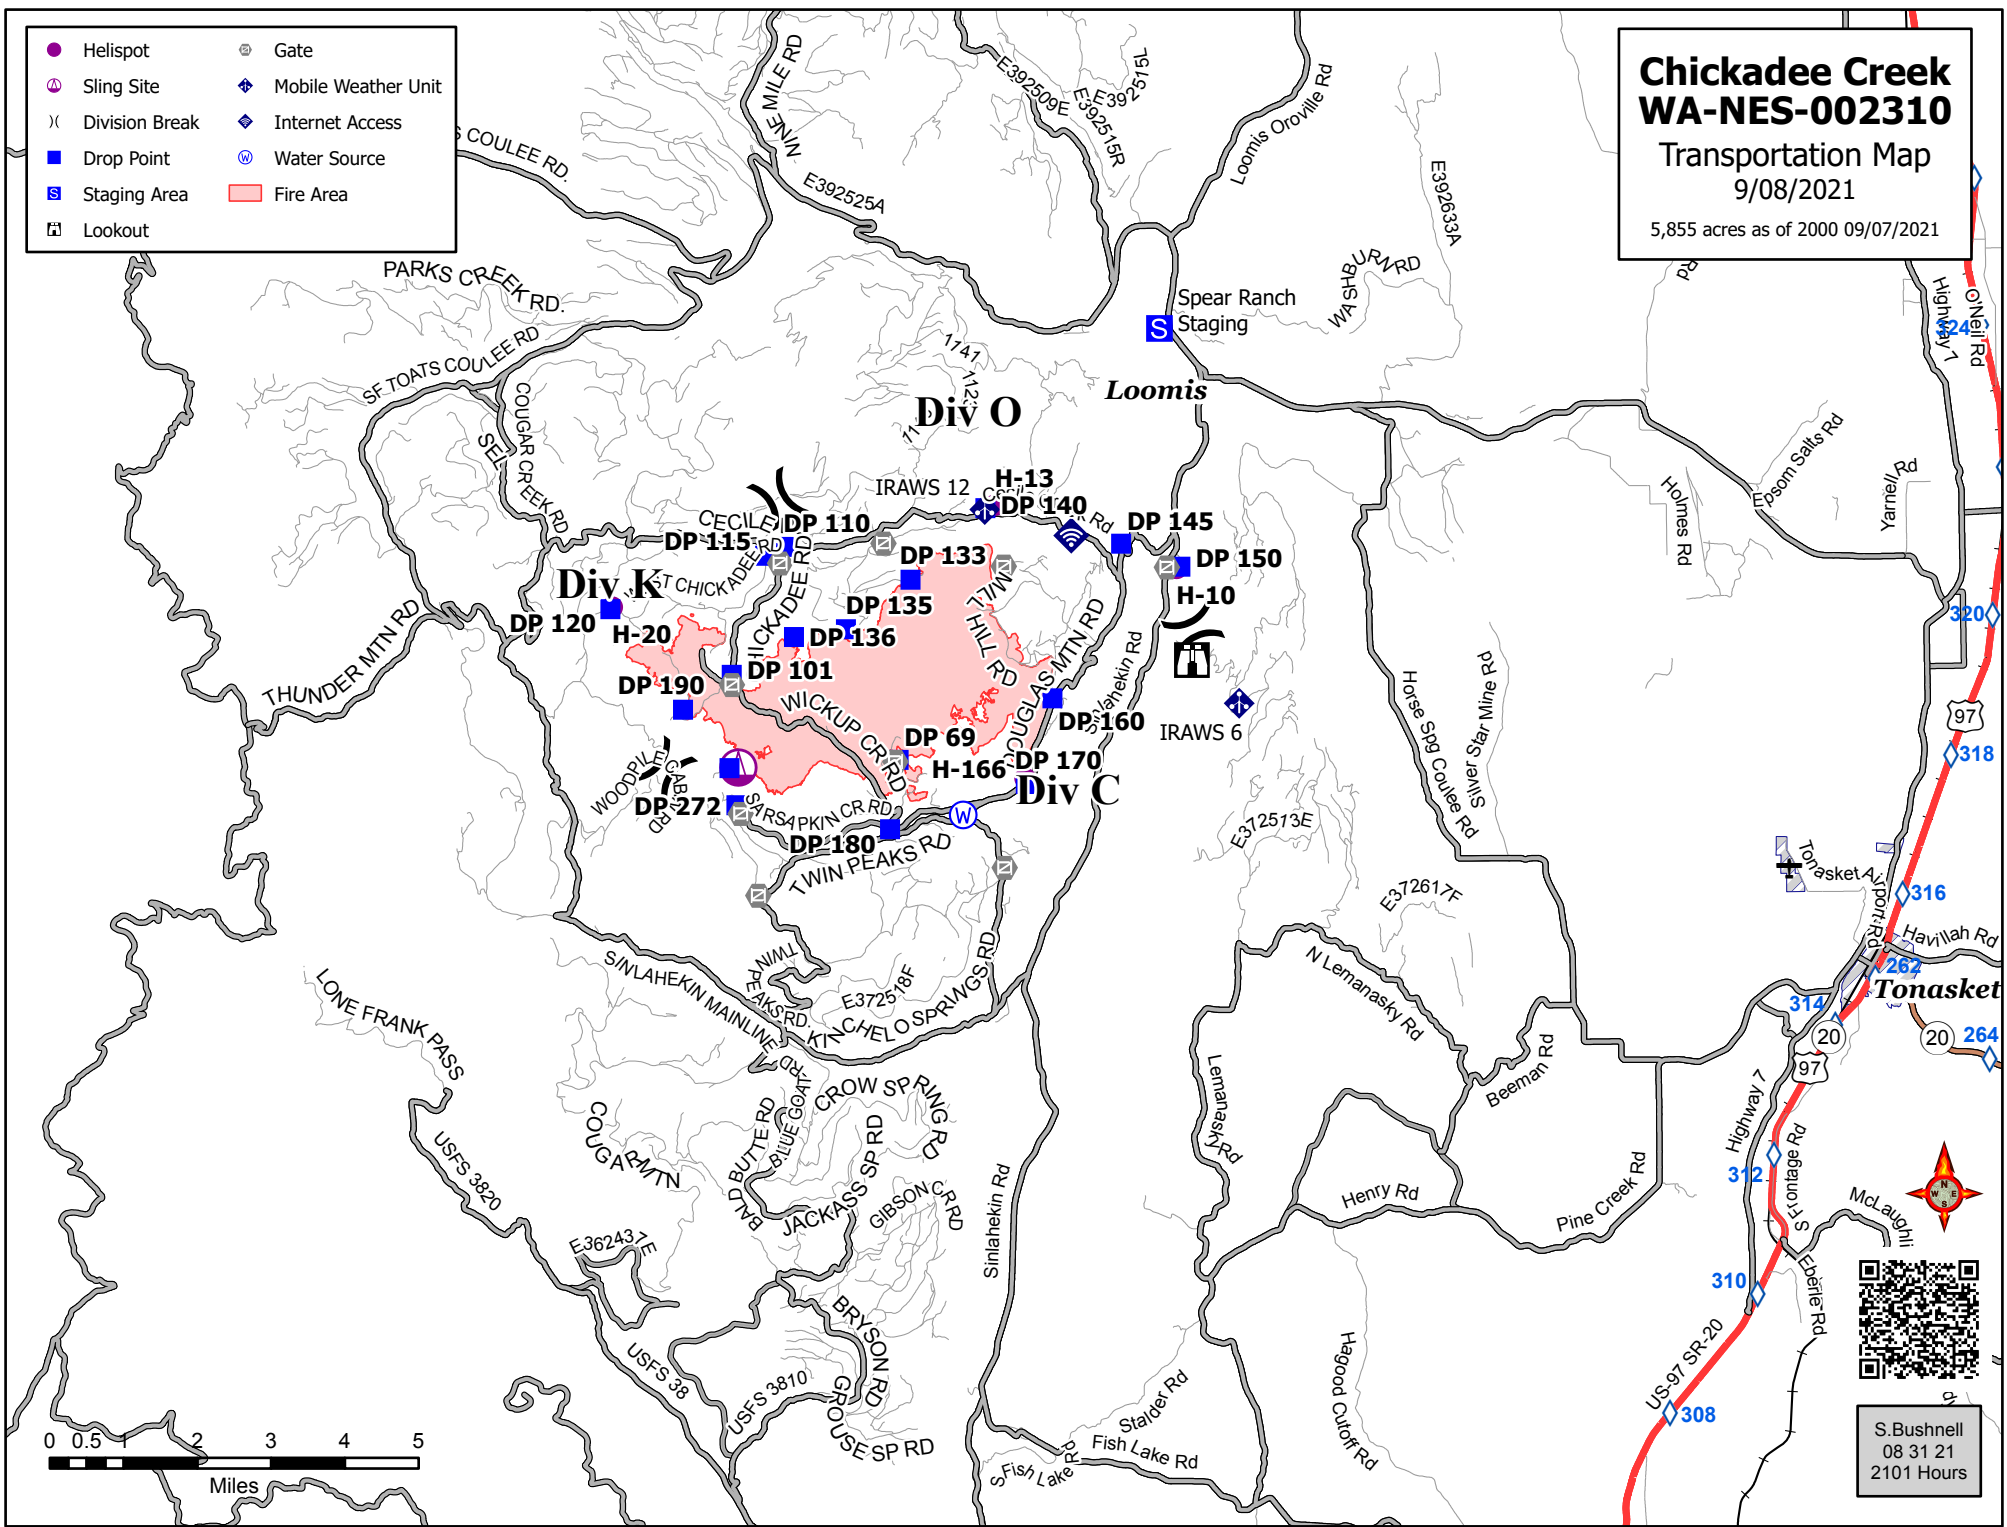

# Chickadee Creek WA-NES-002310

Transportation Map  
9/08/2021

5,855 acres as of 2000 09/07/2021

- Helispot
- ⊕ Gate
- ⊕ Sling Site
- ⊕ Mobile Weather Unit
- ⊕ Division Break
- ⊕ Internet Access
- Drop Point
- ⊕ Water Source
- Staging Area
- Fire Area
- ⊕ Lookout