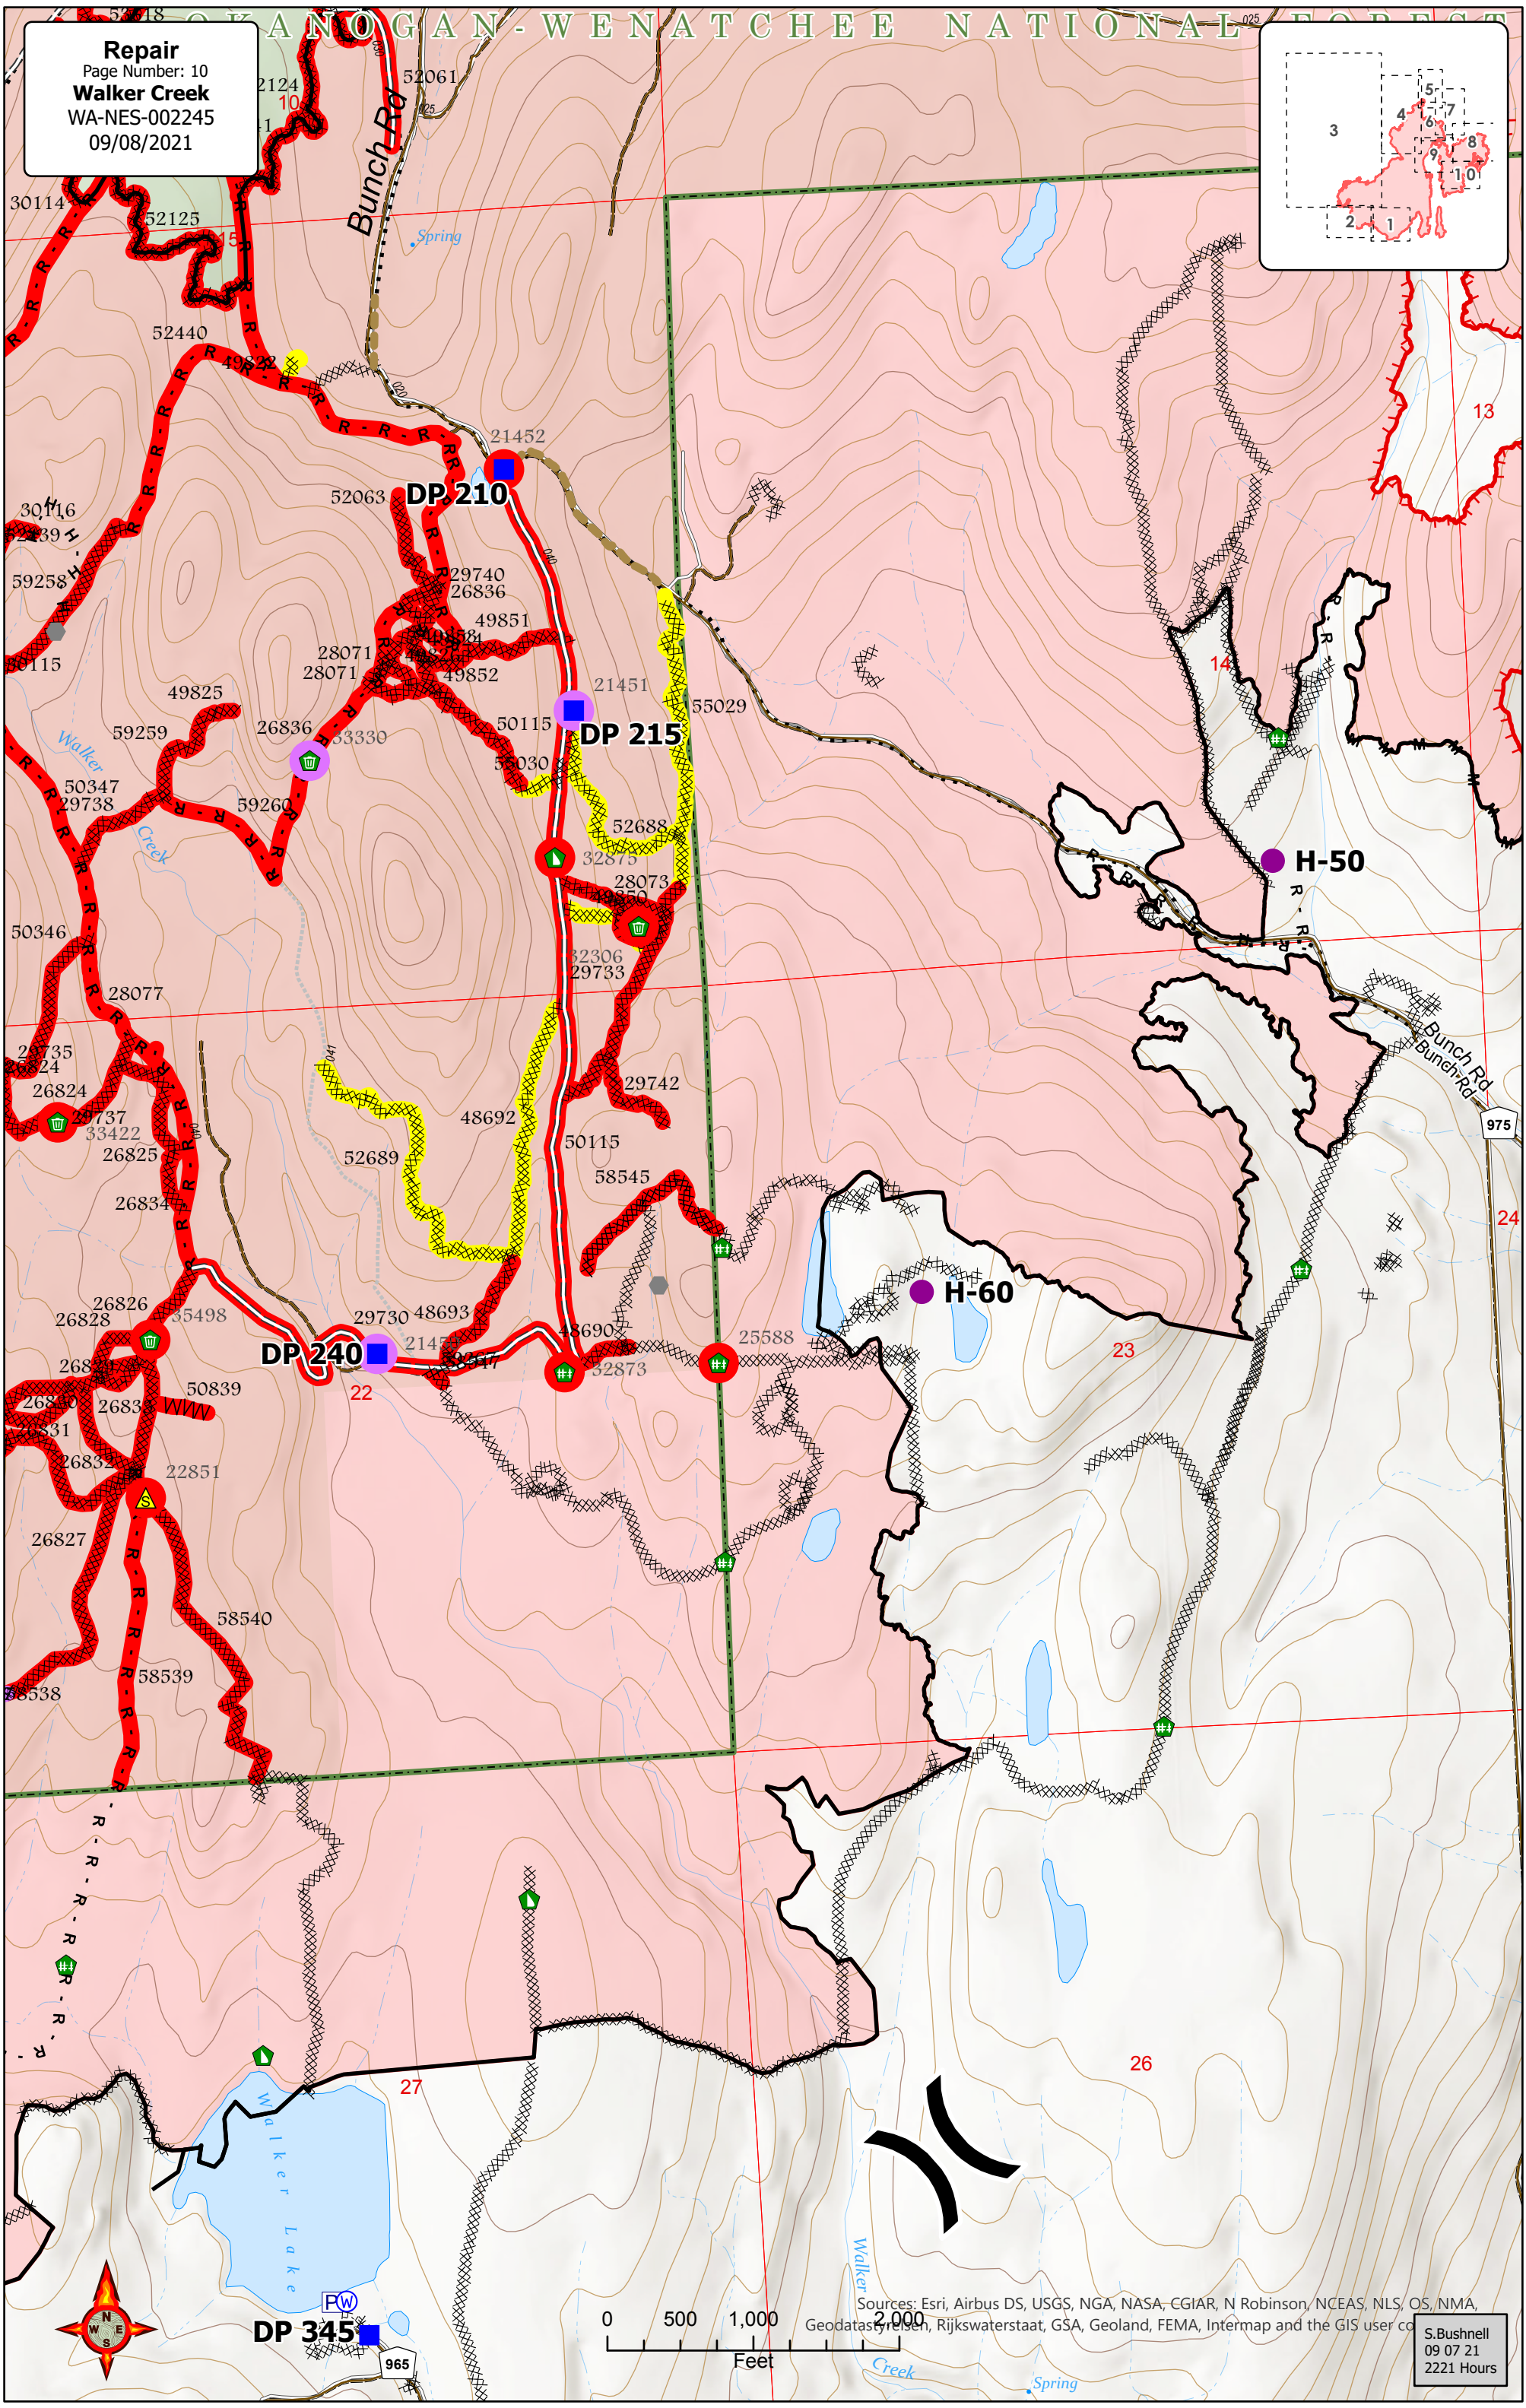

Repair  
Page Number: 10  
**Walker Creek**  
WA-NES-002245  
09/08/2021

Sources: Esri, Airbus DS, USGS, NGA, NASA, CGIAR, N Robinson, NCEAS, NLS, OS, NMA, Geodatas, Rijkswaterstaat, GSA, Geoland, FEMA, Intermap and the GIS user community

S. Bushnell  
09 07 21  
2221 Hours