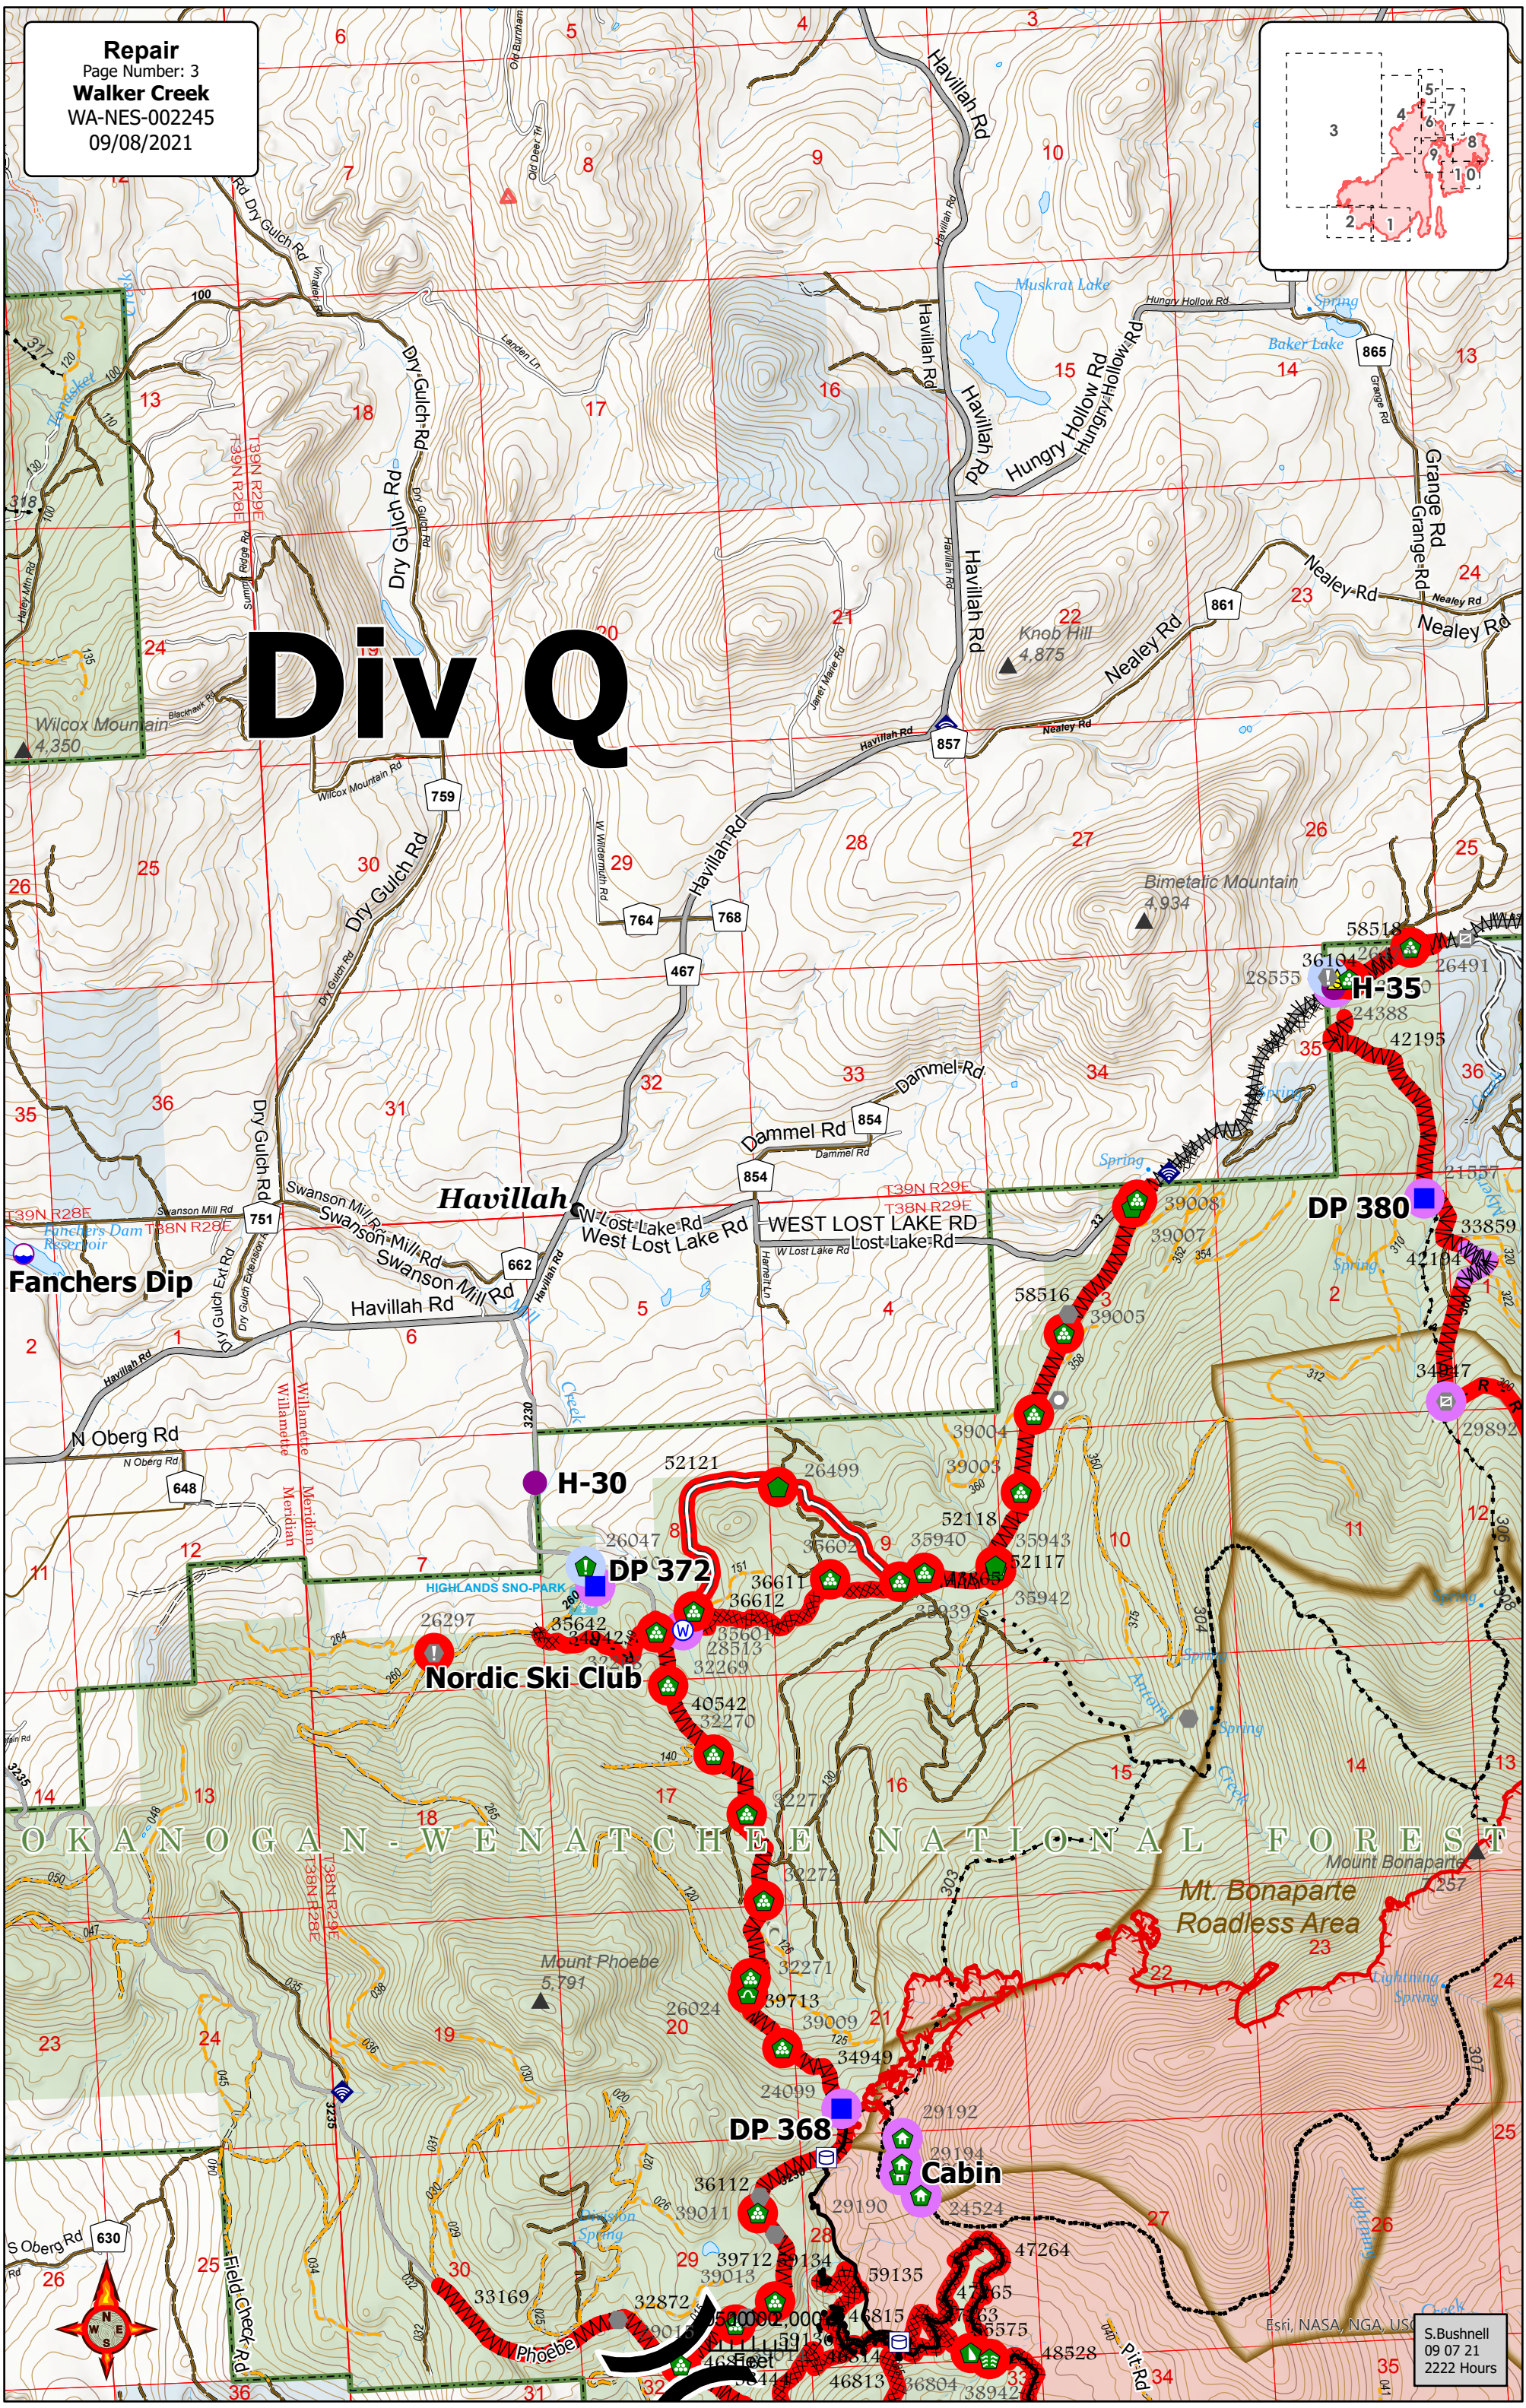

Div Q

Fanchers Dip

Havillah

WEST LOST LAKE RD

H-30

DP 372

Nordic Ski Club

DP 380

DP 368

Cabin

OKANOGAN-WENATCHEE NATIONAL FOREST

Mt. Bonaparte Roadless Area