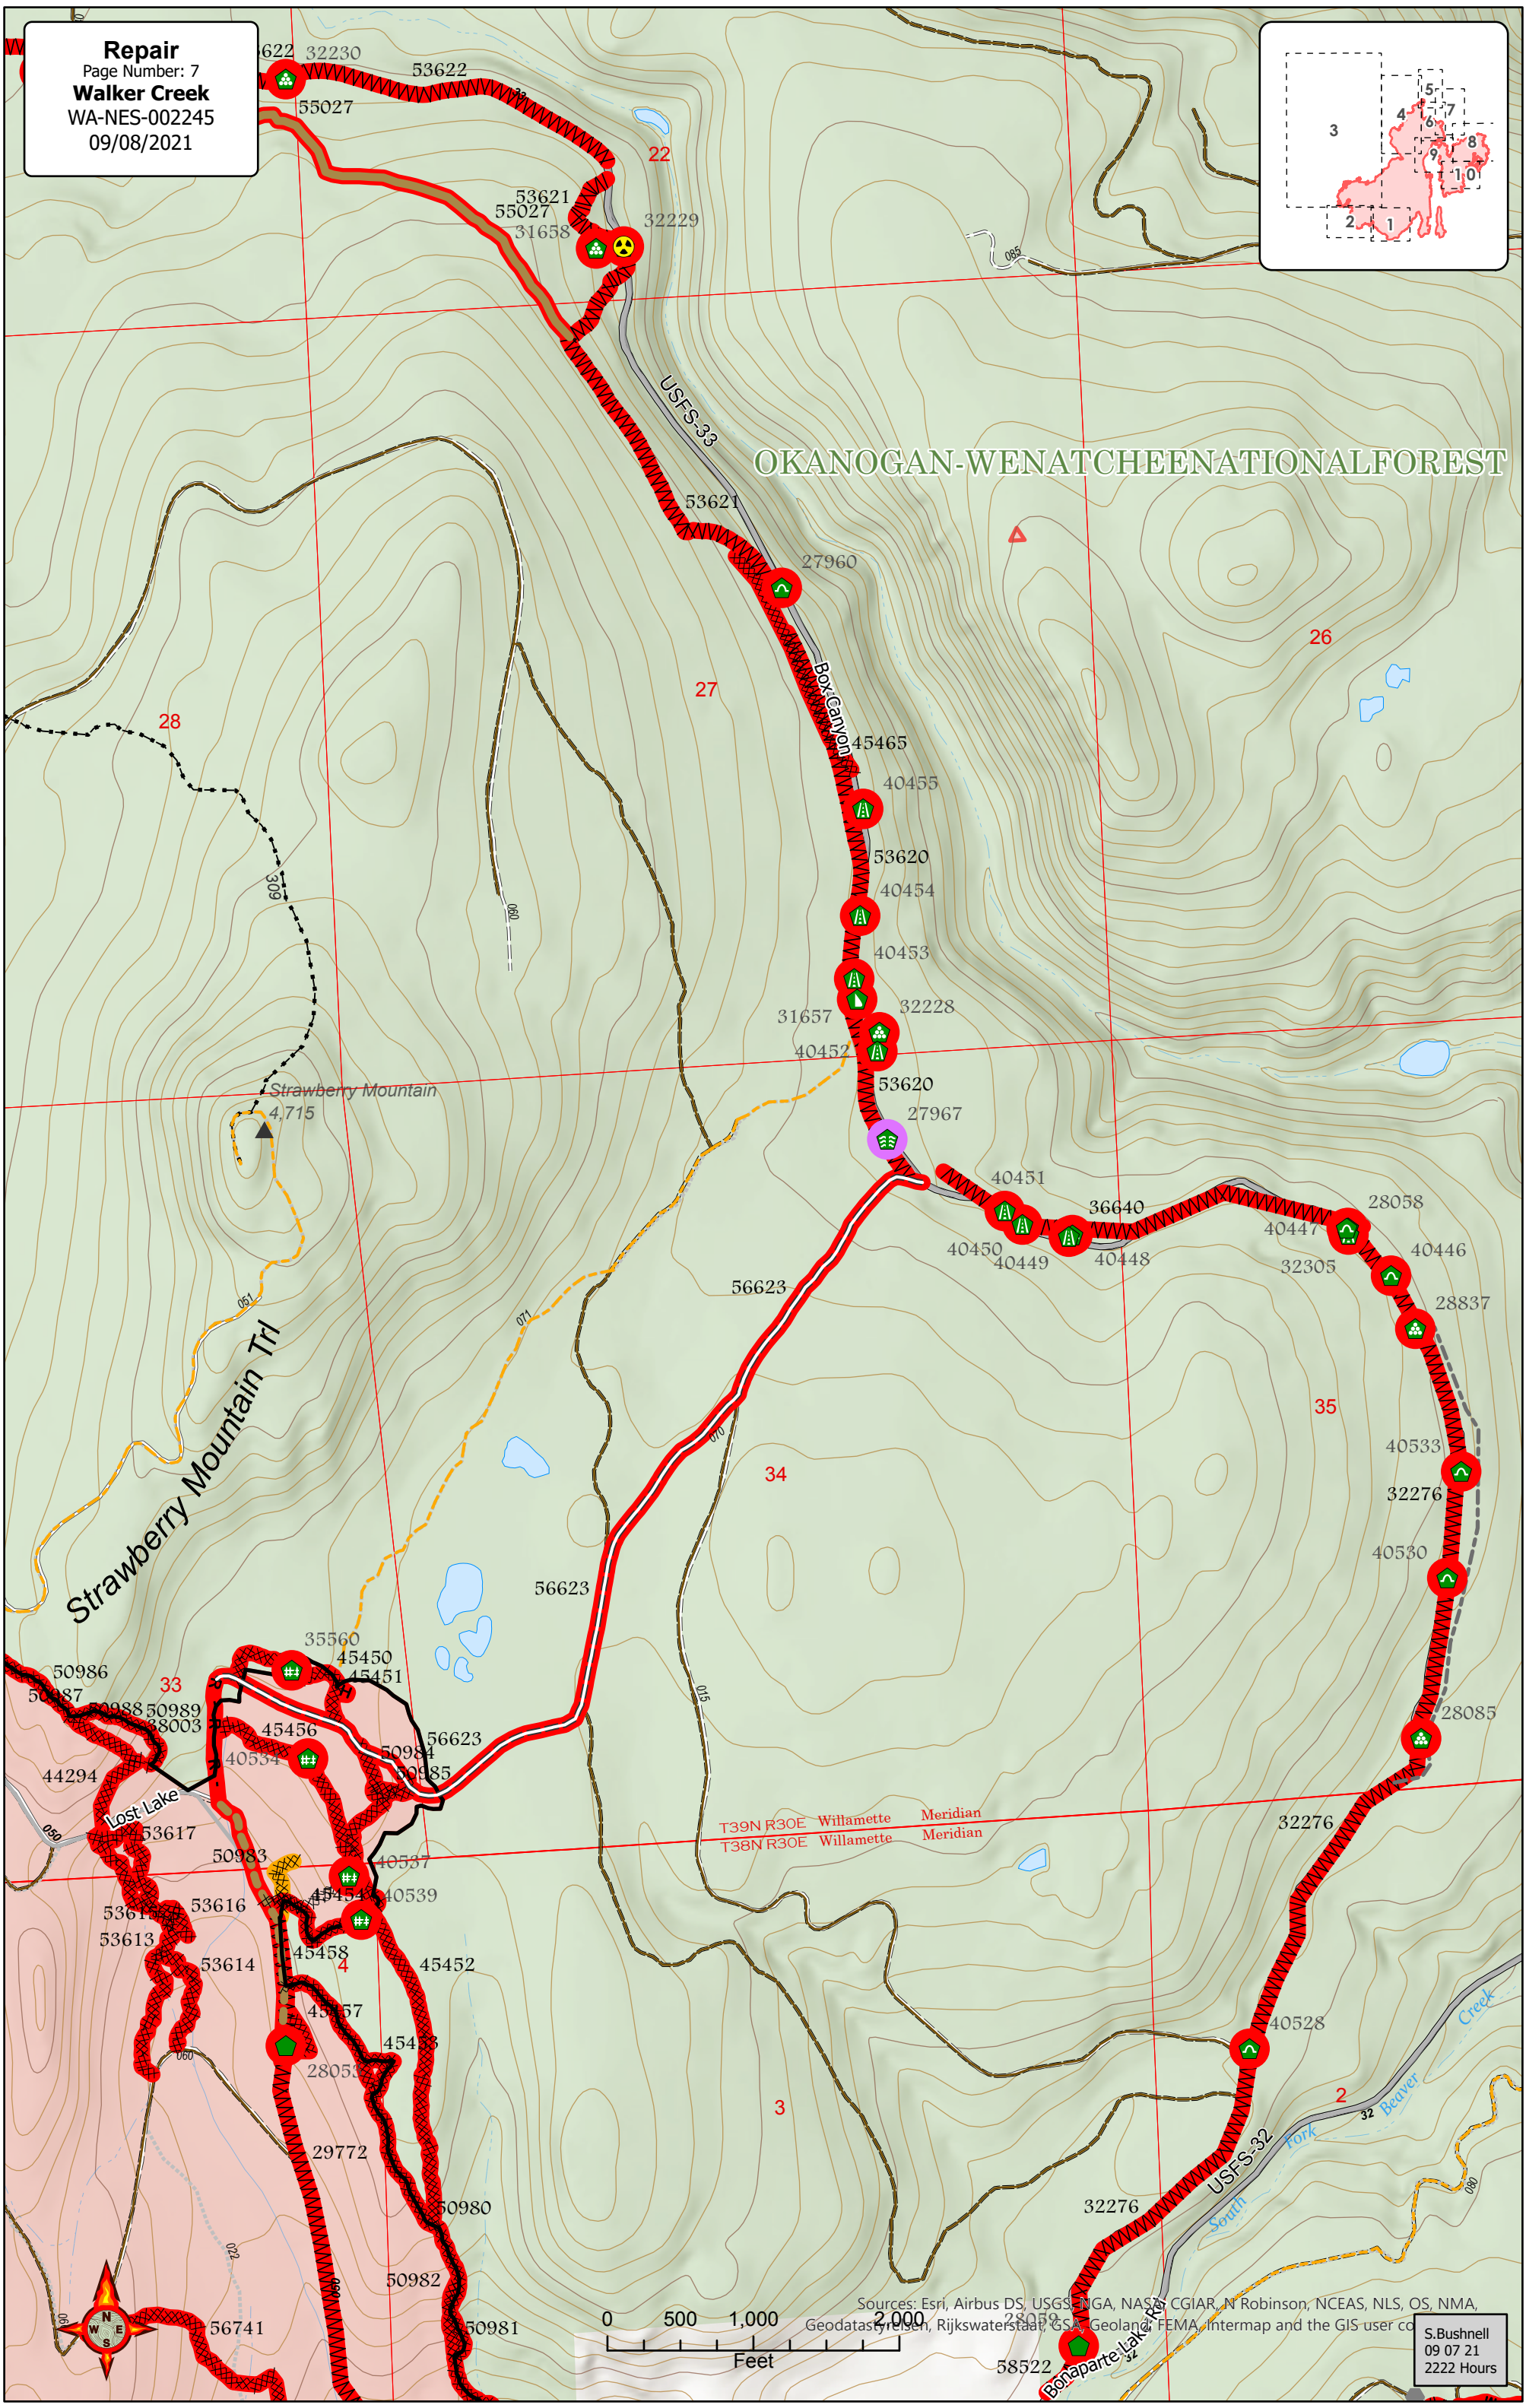

**OKANOGAN-WENATCHEE NATIONAL FOREST**

Strawberry Mountain Tri

Box Canyon

USFS-33

USFS-32

Bonaparte Lake

Beaver Creek

T39N R30E Willamette Meridian  
T38N R30E Willamette Meridian

Sources: Esri, Airbus DS, USGS, NGA, NASA, CGIAR, N Robinson, NCEAS, NLS, OS, NMA, Geodatas, Rijkswaterstaat, GSA, Geoland, FEMA, Intermap and the GIS user community

S. Bushnell  
09 07 21  
2222 Hours