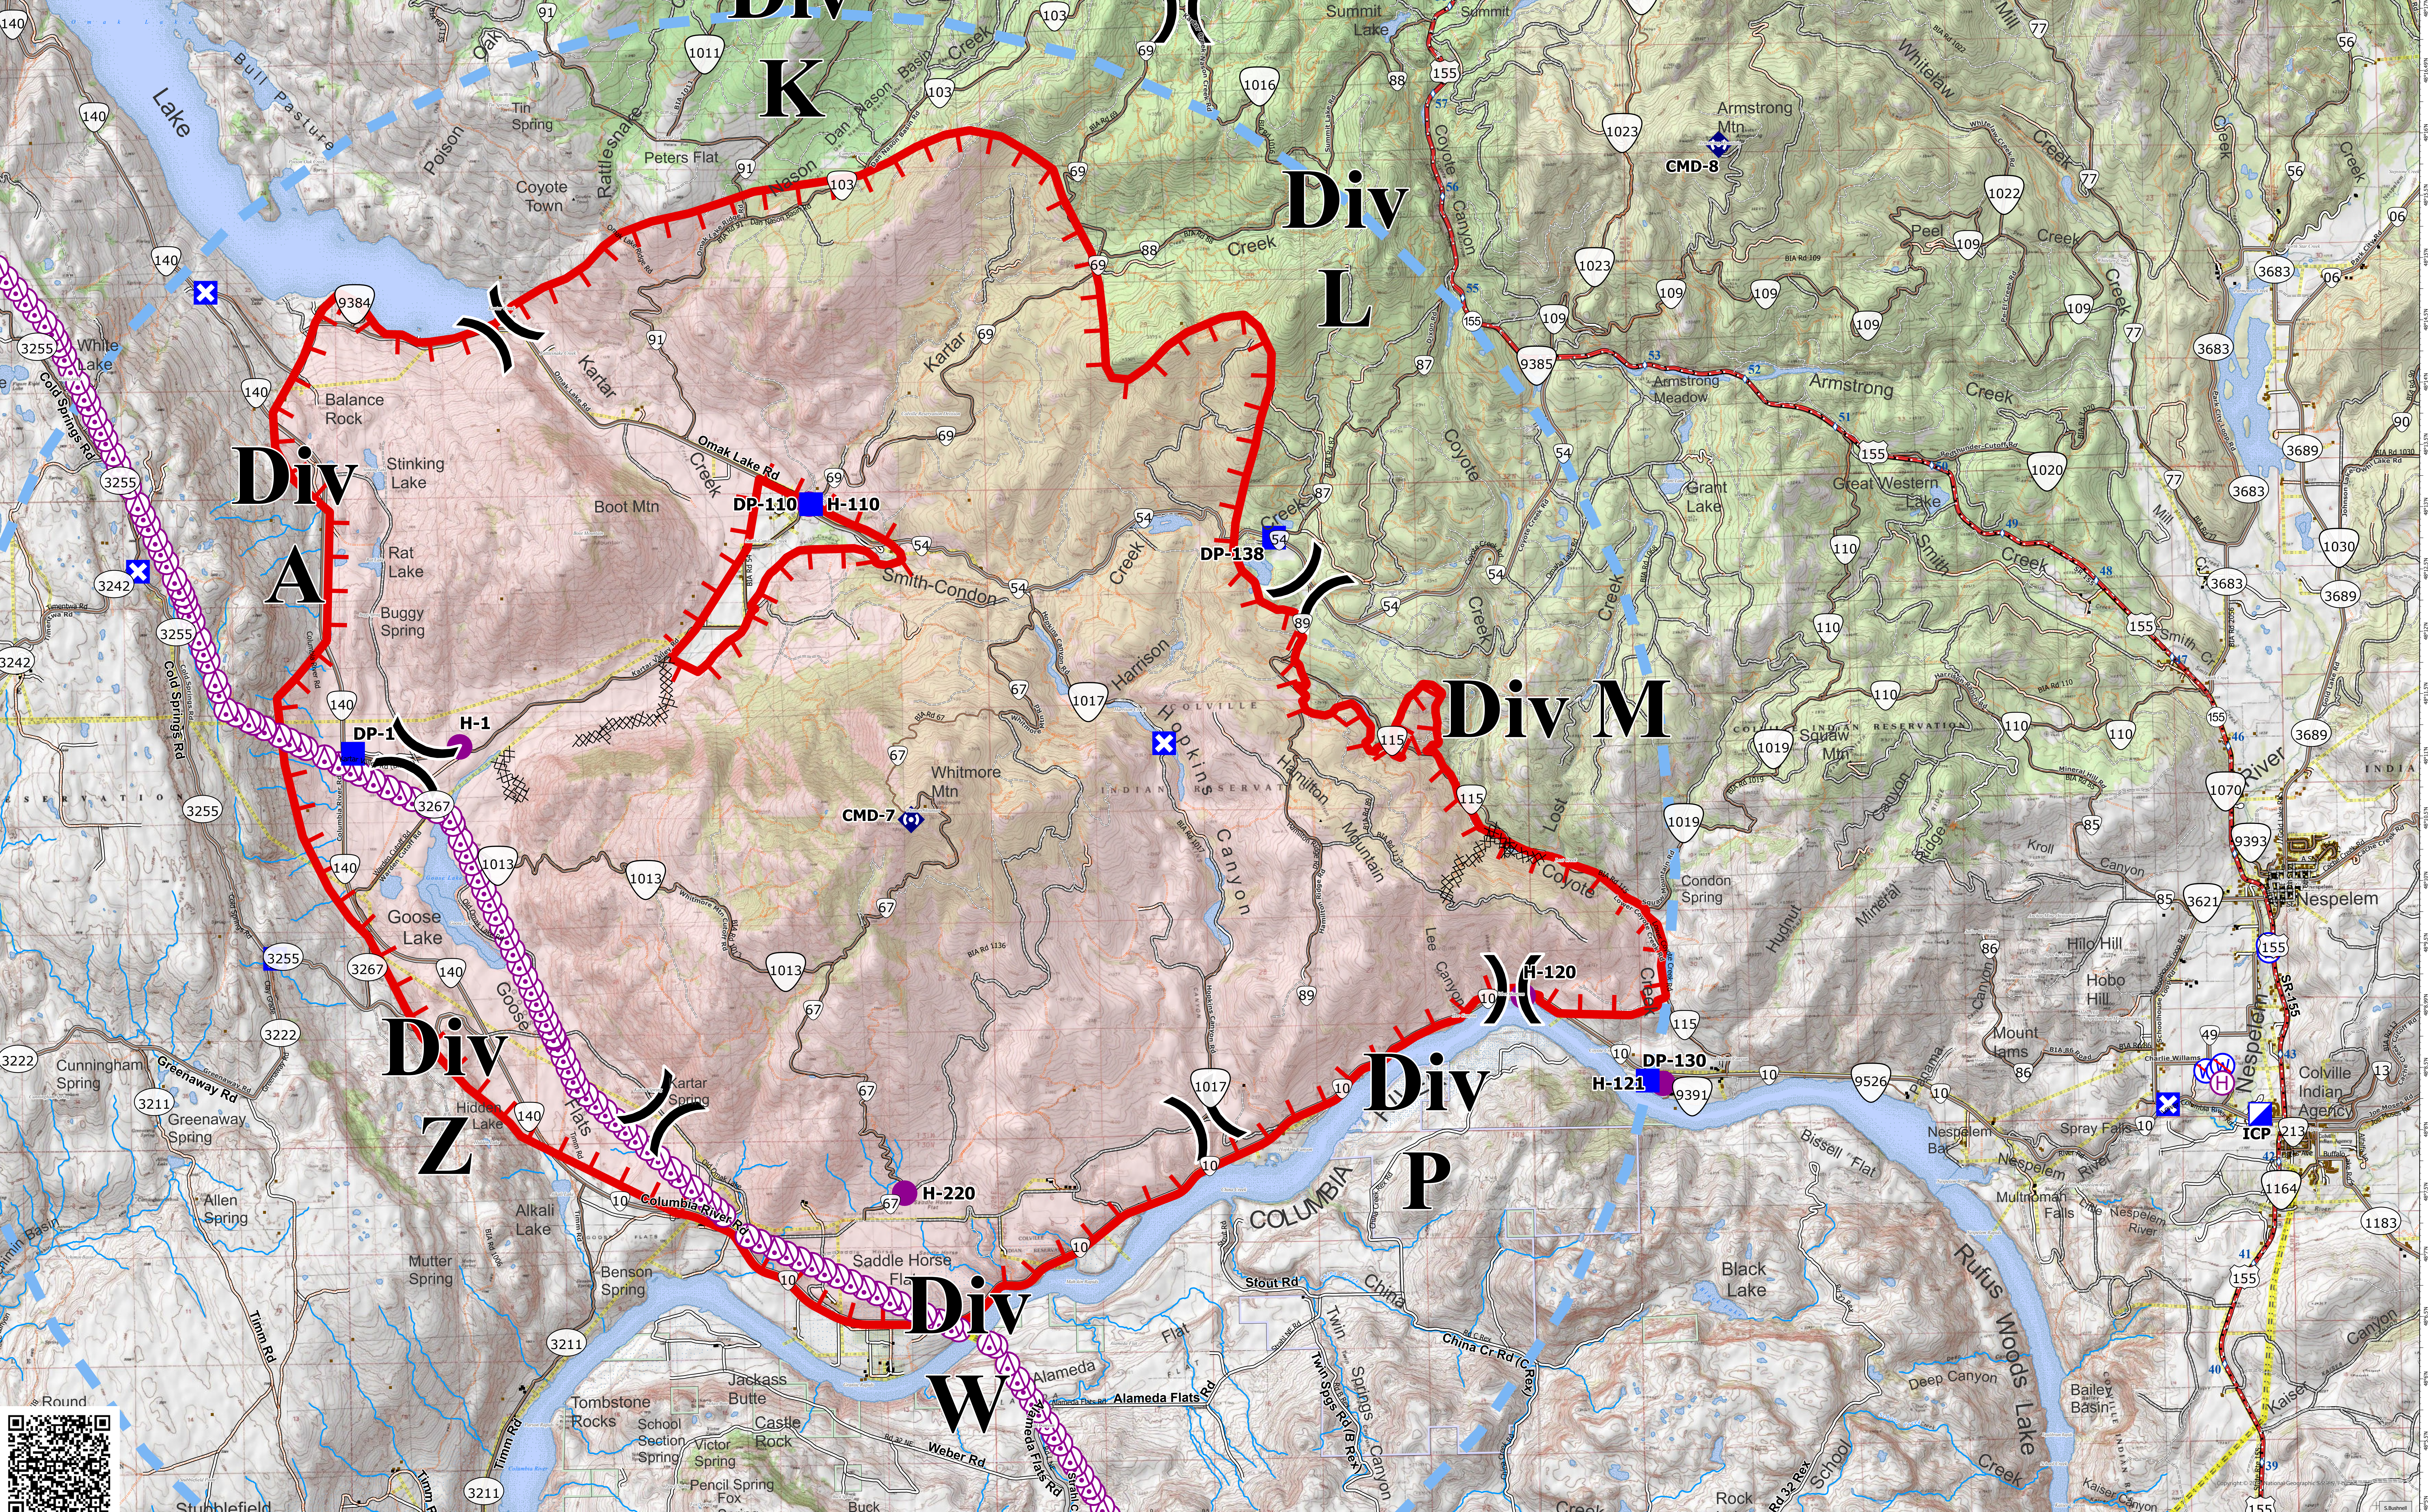

Whitmore WA-COA-200106

Briefing Map

08/08/2021 Day Shift

53,314 acres at 08/07/2021 @ 1500

Blue	Indian Reservation	Yellow	Indian Reservation
Red	Indian Reservation	Green	Indian Reservation
Black	Indian Reservation	Purple	Indian Reservation