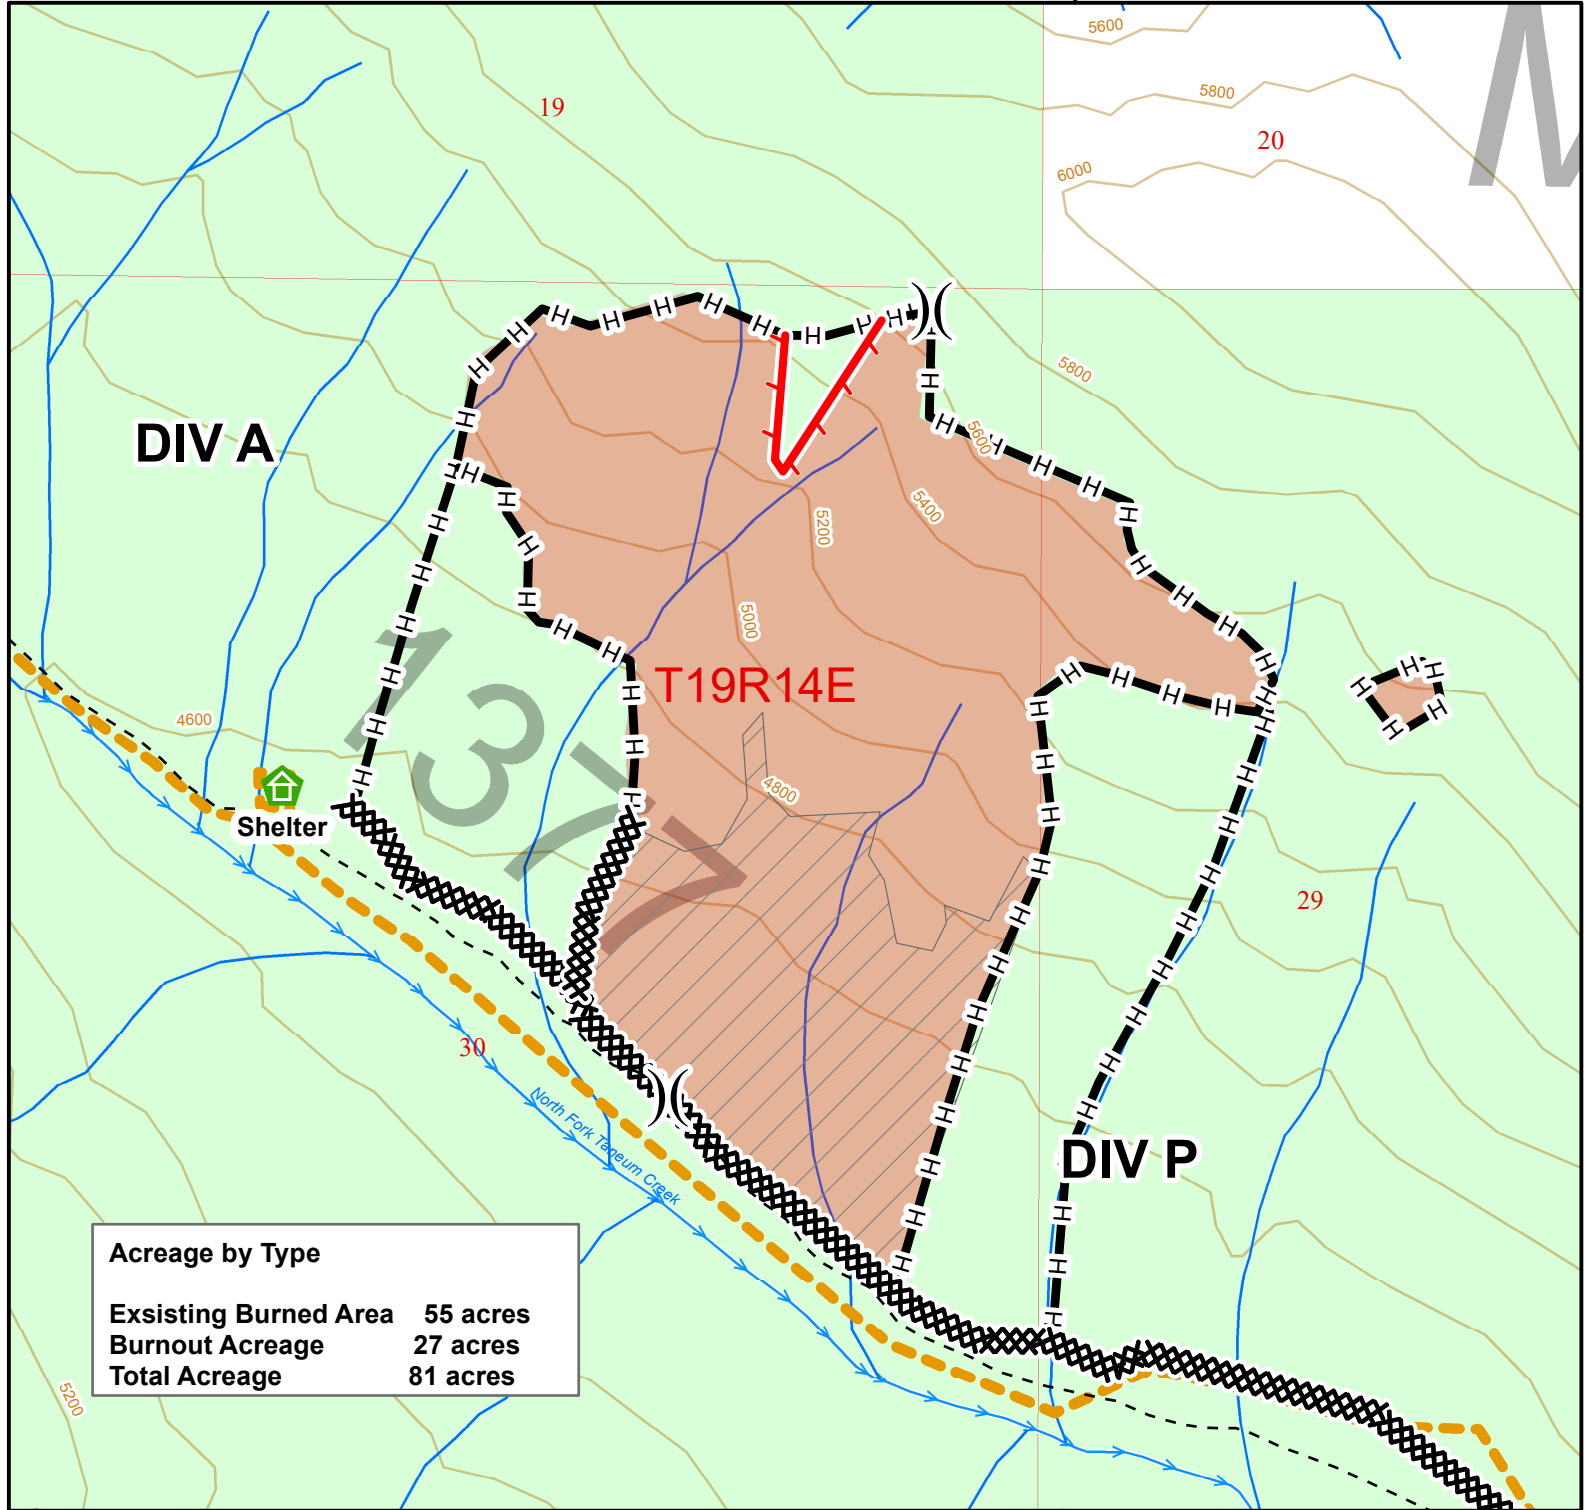

**WINDY PASS FIRE**  
**WA-OWF-000454**  
**81.7 Acres**

Perimeter as of 08/10/2021

SE WASHINGTON

INTER-AGENCY TEAM

- Burned Area
- Completed Burnout
- )) Div Break
- Structure
- Helispot
- DP
- Spike
- Bridge
- Road Block
- Dozer Line, Completed
- Dozer Line, Planned
- Fire Edge, Active
- Hand Line, Completed
- Contingency
- US Forest Service

Acreage by Type	
Existing Burned Area	55 acres
Burnout Acreage	27 acres
<b>Total Acreage</b>	<b>81 acres</b>