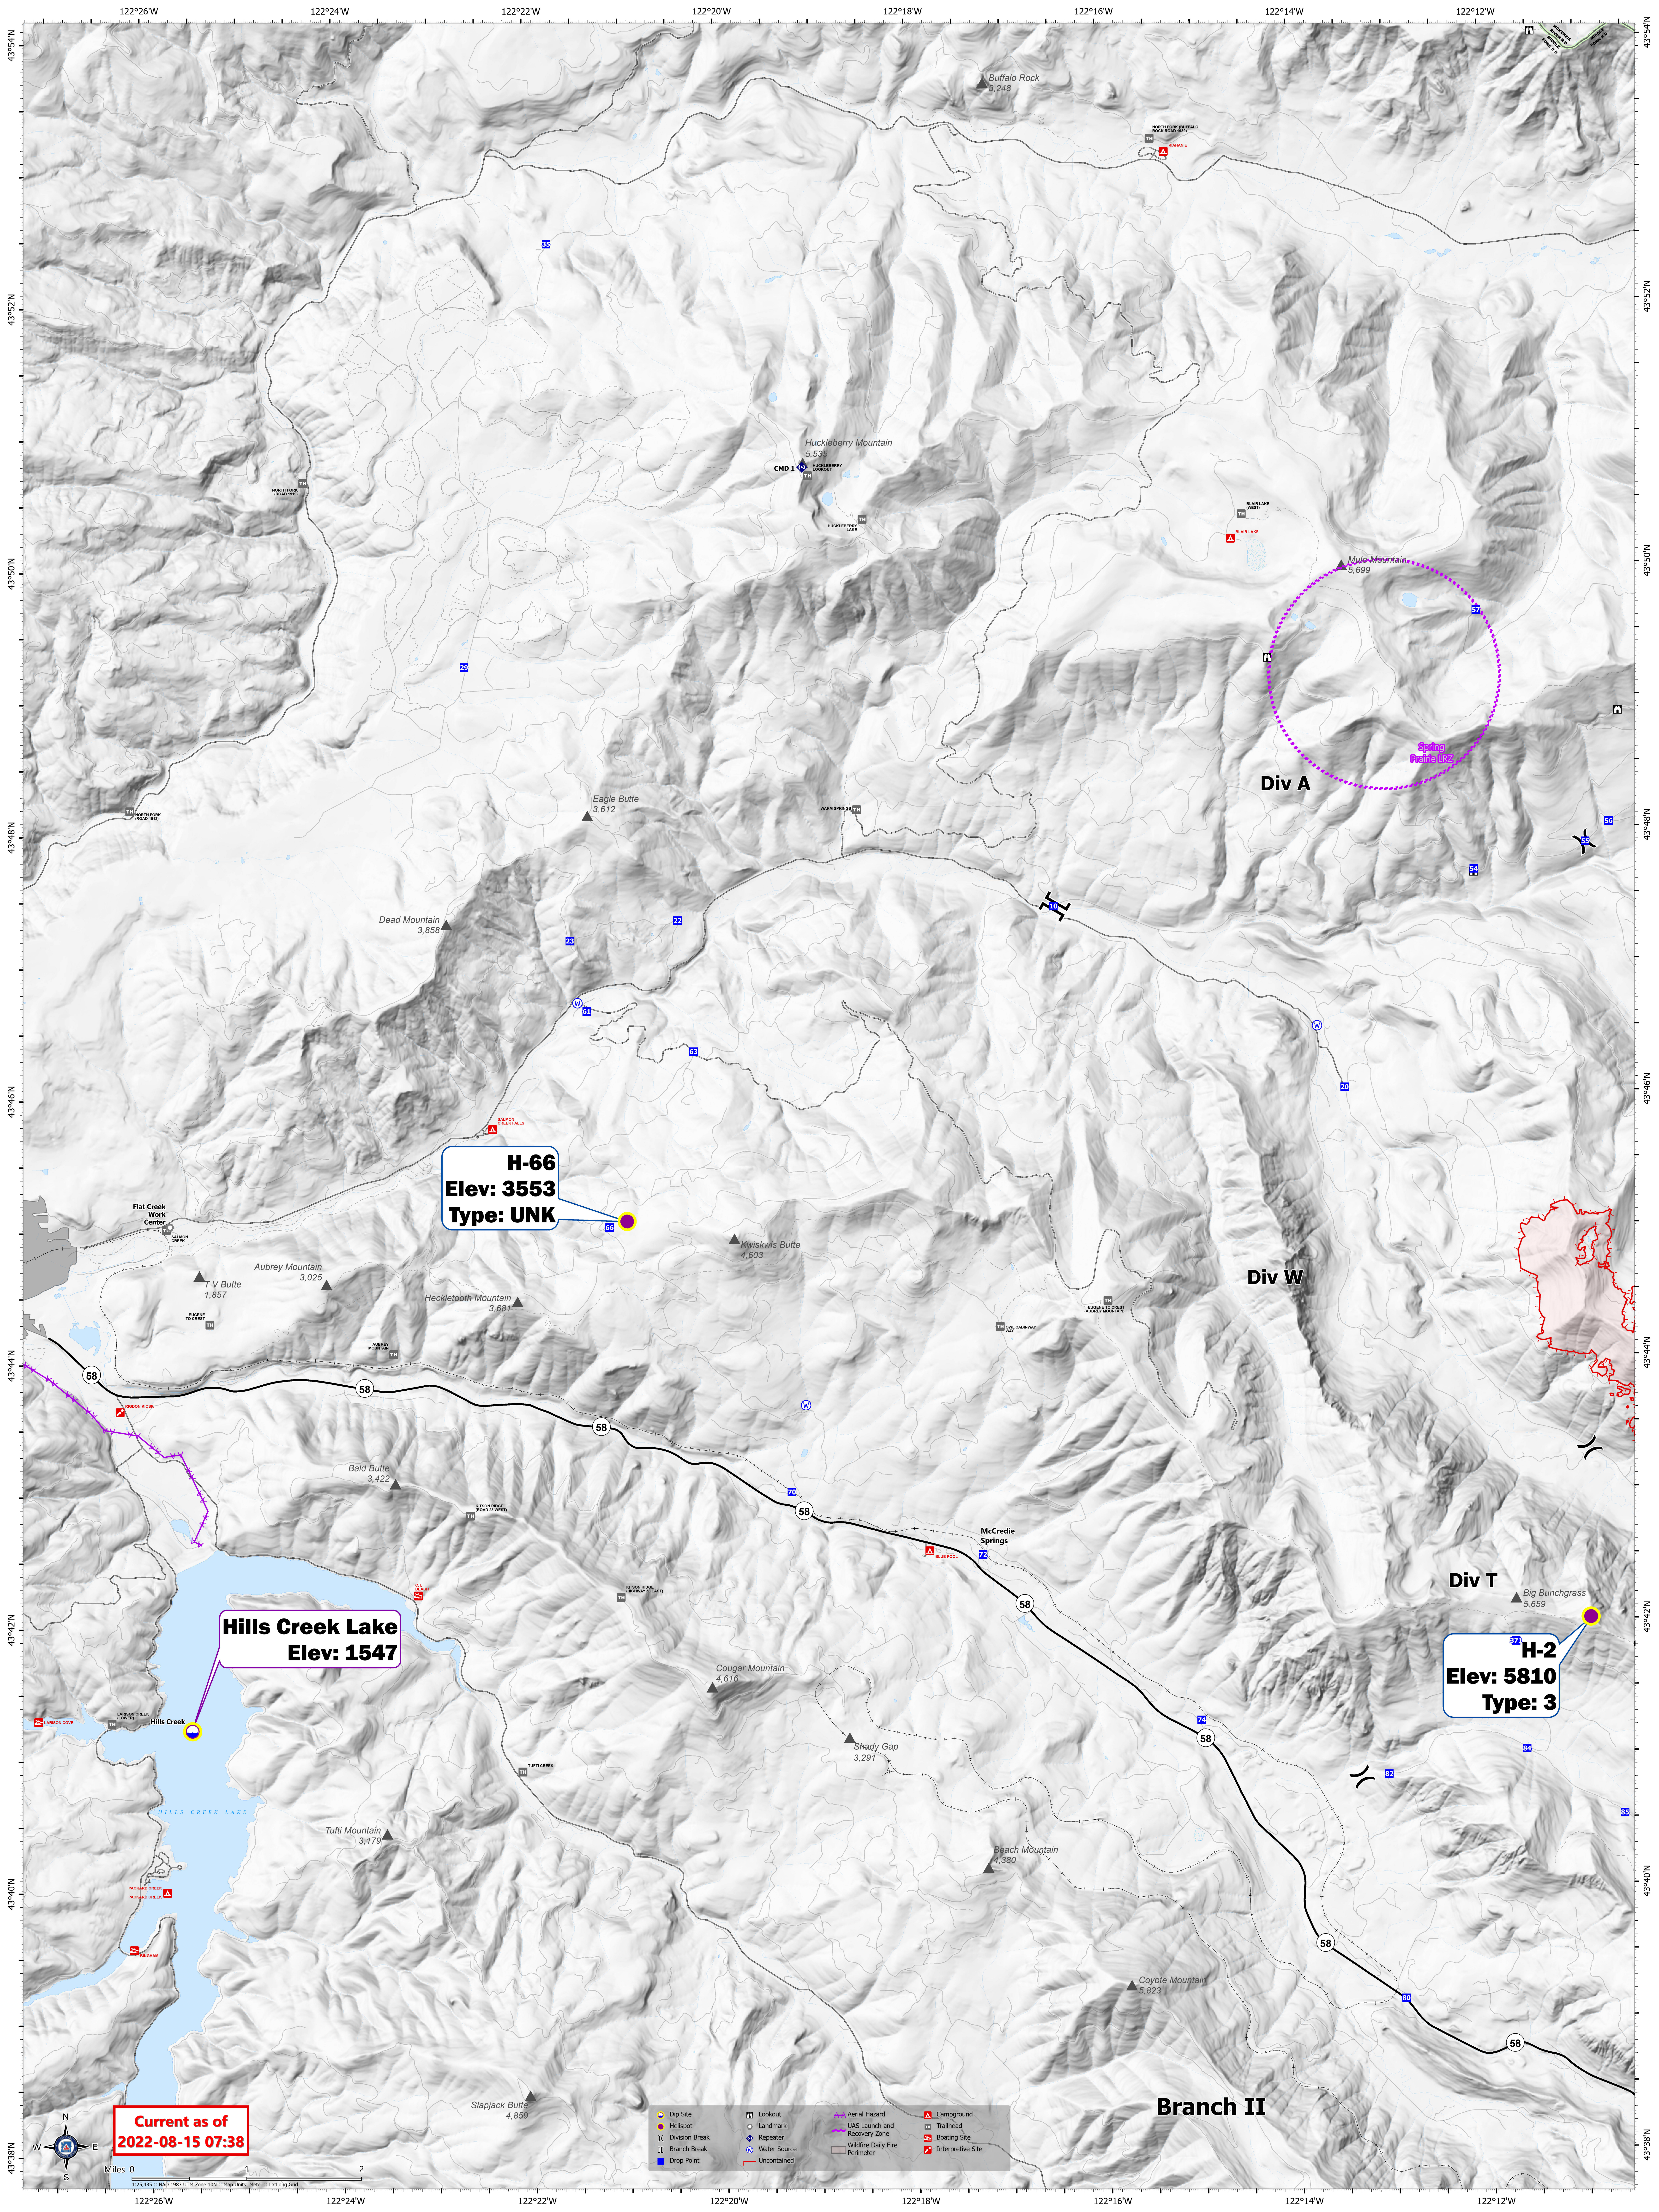

- Dip Site
- Helipoint
- Division Break
- | Branch Break
- Drop Point
- Lookout
- Responder
- Water Source
- Uncontaminated
- UAS Launch and Recovery Zone
- Wildfire Daily Fire Perimeter
- Restricted Water Source
- Campground
- Trailhead
- Boating Site
- Interpretive Site
- Snowpark

- Dip Site
- Helipoint
- Division Break
- Branch Break
- Drop Point
- Lookout
- Landmark
- Repeater
- Water Source
- Aerial Hazard
- UAS Launch and Recovery Zone
- Wildfire Daily Fire Perimeter
- Campground
- Trailhead
- Boating Site
- Interpretive Site
- Uncontaminated