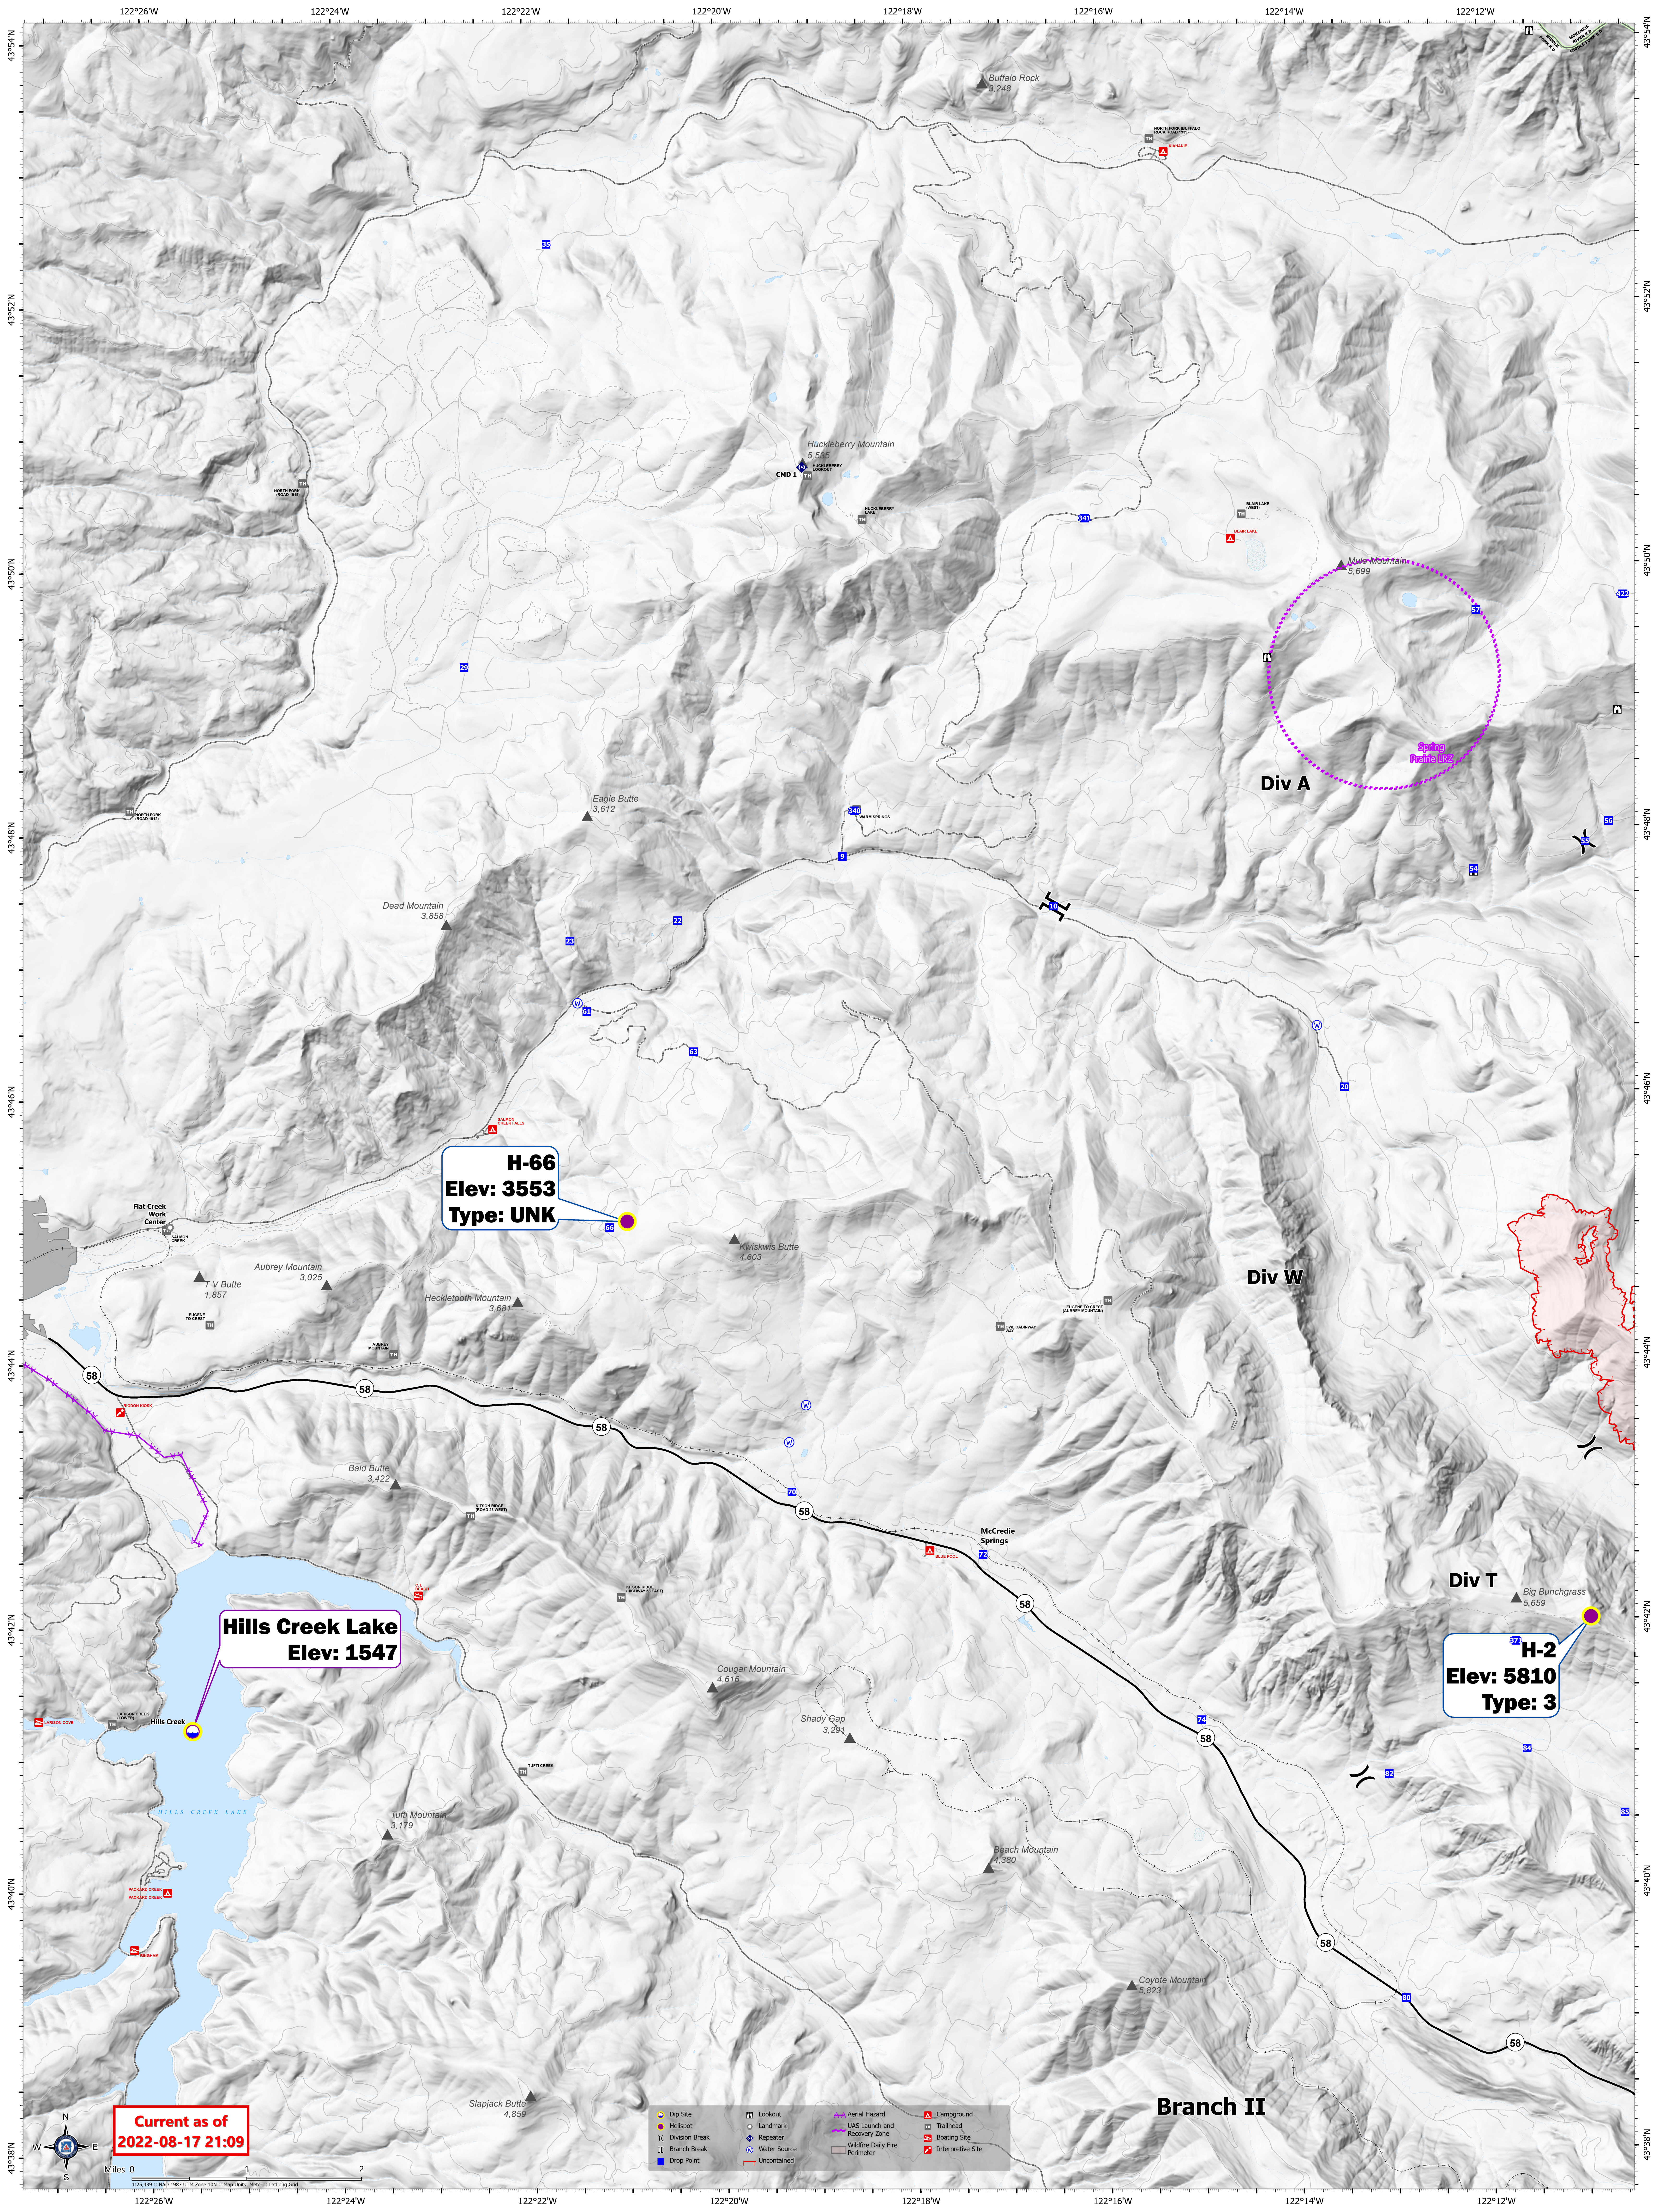

H-4
Elev: 5121
Type: UNK

H-3
Elev: 5581
Type: 2

Spirit
Elev: 5077

H-2
Elev: 5810
Type: 3

H-89
Elev: 6164
Type: UNK

Odell Lake
Elev: 4791

Current as of
2022-08-17 21:08

- Dip Site
- Lookout
- UAS Launch and Recovery Zone
- Wildfire Daily Fire Perimeter
- Drop Point
- Uncontaminated
- Water Source
- Restricted Water Source
- Trailhead
- Boating Site
- Interpretive Site
- Snowpark
- Campground

Miles 0 1 2

H-66
Elev: 3553
Type: UNK

Hills Creek Lake
Elev: 1547

H-2
Elev: 5810
Type: 3

Div A

Div W

Div T

Branch II

Current as of
2022-08-17 21:09

- Dip Site
- Helipoint
- Division Break
- Branch Break
- Drop Point
- Lookout
- Landmark
- Repeater
- Water Source
- Uncontaminated
- Aerial Hazard
- UAS Launch and Recovery Zone
- Wildfire Daily Fire Perimeter
- Campground
- Trailhead
- Boating Site
- Interpretive Site

Miles 0 1 2

122°26W 122°24W 122°22W 122°20W 122°18W 122°16W 122°14W 122°12W

43°54N 43°52N 43°50N 43°48N 43°46N 43°44N 43°42N 43°40N 43°38N