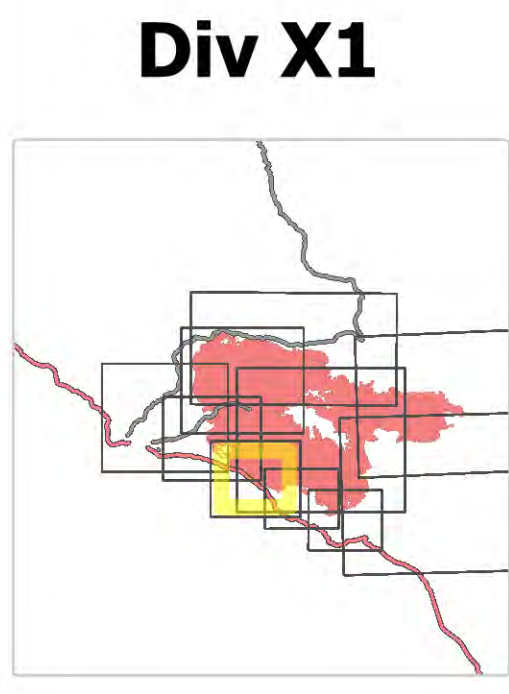

0 0.5 Miles
Map exported at 10/20/2022 22:02 W