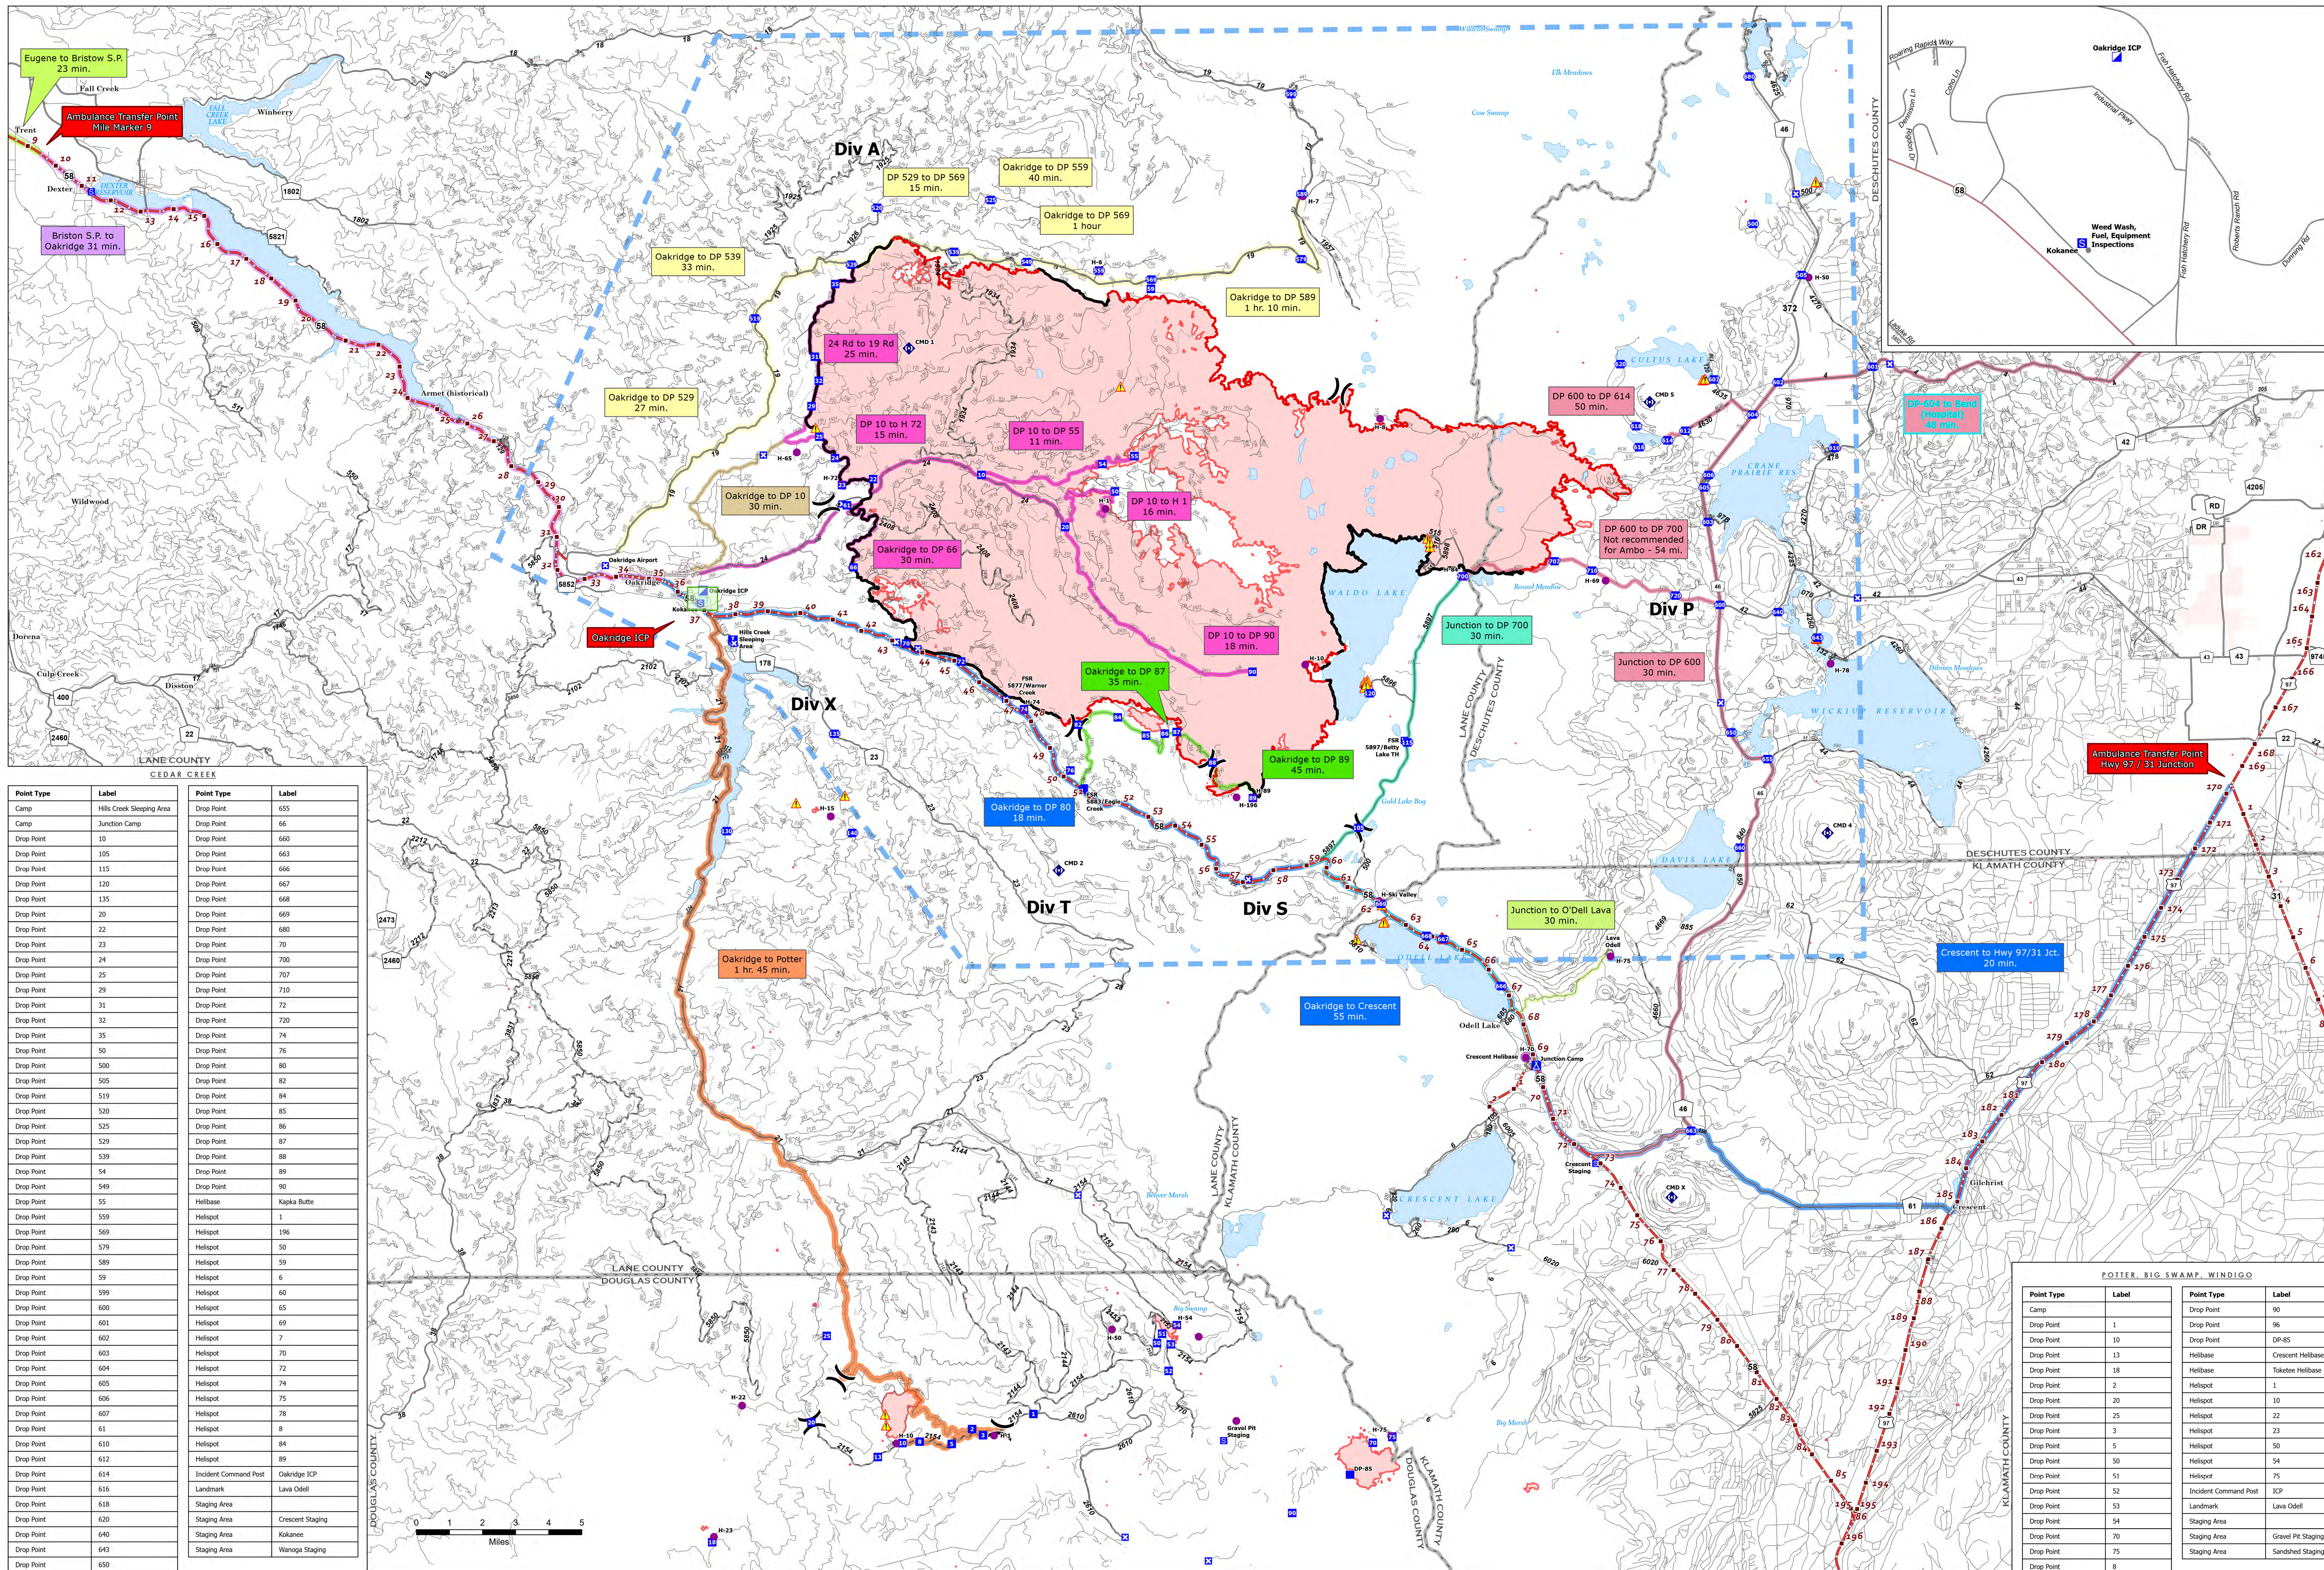

Map Created 10/20/2022 22:00

Point Type	Label	Point Type	Label
Camp	Hills Creek Sleeping Area	Drop Point	655
Camp	Junction Camp	Drop Point	66
Drop Point	10	Drop Point	660
Drop Point	105	Drop Point	663
Drop Point	115	Drop Point	666
Drop Point	120	Drop Point	667
Drop Point	135	Drop Point	668
Drop Point	20	Drop Point	669
Drop Point	22	Drop Point	680
Drop Point	23	Drop Point	70
Drop Point	24	Drop Point	700
Drop Point	25	Drop Point	707
Drop Point	29	Drop Point	710
Drop Point	31	Drop Point	72
Drop Point	32	Drop Point	720
Drop Point	35	Drop Point	74
Drop Point	50	Drop Point	76
Drop Point	500	Drop Point	80
Drop Point	505	Drop Point	82
Drop Point	519	Drop Point	84
Drop Point	520	Drop Point	85
Drop Point	525	Drop Point	86
Drop Point	529	Drop Point	87
Drop Point	539	Drop Point	88
Drop Point	54	Drop Point	89
Drop Point	540	Drop Point	90
Drop Point	55	Helibase	Kapka Butte
Drop Point	559	Helispot	1
Drop Point	569	Helispot	196
Drop Point	579	Helispot	50
Drop Point	589	Helispot	59
Drop Point	59	Helispot	6
Drop Point	599	Helispot	60
Drop Point	600	Helispot	65
Drop Point	601	Helispot	69
Drop Point	602	Helispot	70
Drop Point	603	Helispot	7
Drop Point	604	Helispot	72
Drop Point	605	Helispot	74
Drop Point	606	Helispot	75
Drop Point	607	Helispot	78
Drop Point	61	Helispot	8
Drop Point	610	Helispot	84
Drop Point	612	Helispot	89
Drop Point	614	Incident Command Post	Oakridge ICP
Drop Point	616	Landmark	Lava Odell
Drop Point	618	Staging Area	
Drop Point	620	Staging Area	Crescent Staging
Drop Point	640	Staging Area	Kokanee
Drop Point	643	Staging Area	Winogga Staging
Drop Point	650		

Point Type	Label	Point Type	Label
Drop Point	1	Drop Point	90
Drop Point	10	Drop Point	96
Drop Point	13	Helibase	Crescent Helibase
Drop Point	18	Helibase	Toketee Helibase
Drop Point	2	Helispot	1
Drop Point	20	Helispot	10
Drop Point	25	Helispot	22
Drop Point	3	Helispot	23
Drop Point	5	Helispot	50
Drop Point	50	Helispot	54
Drop Point	51	Helispot	75
Drop Point	52	Incident Command Post	ICP
Drop Point	53	Landmark	Lava Odell
Drop Point	54	Staging Area	
Drop Point	70	Staging Area	Gravel Pit Staging
Drop Point	75	Staging Area	Sandshed Staging
Drop Point	8		

MEDICAL TRANSPORT
Cedar Creek
OR-WIF-220180
10/21/2022 24 Hour
126,690 acres at 10/19/2022 @
1948 Acres from IR & Field