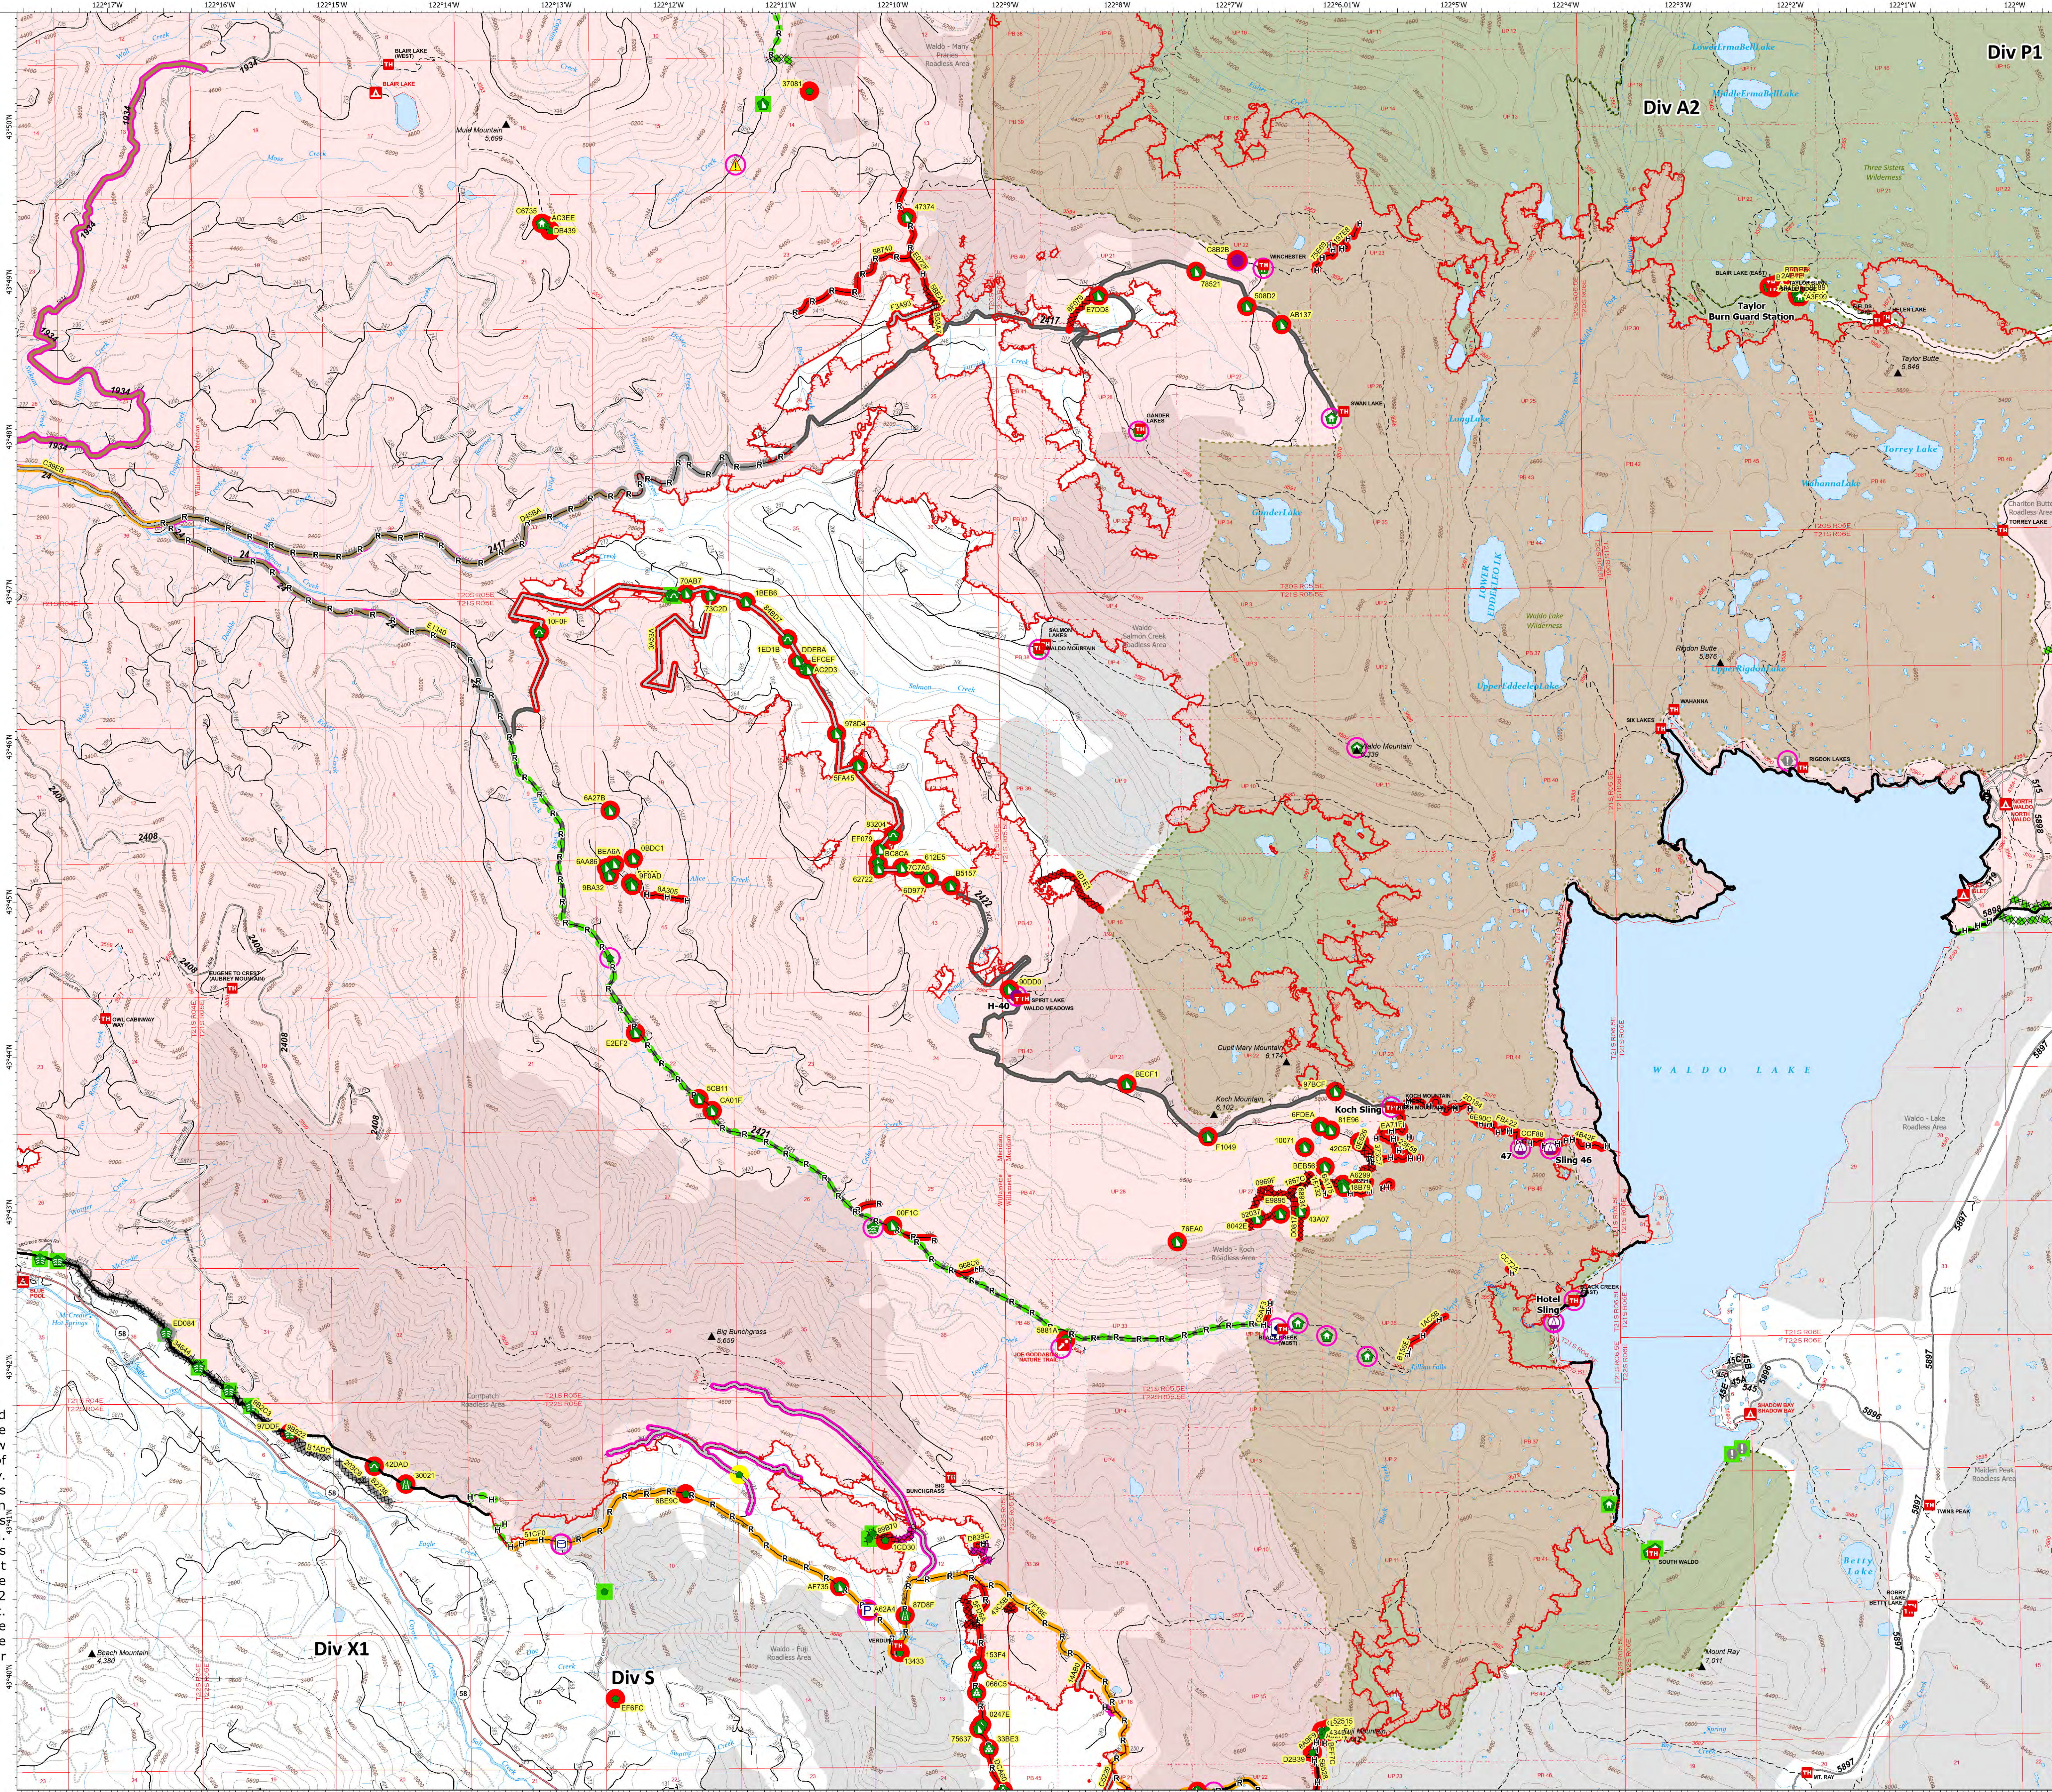

Suppression Repair Tiles

Cedar Creek
OR-WF-20180
10/23/2022 24 Hour
127,283 acres as of 10/20/2022 @ 2027
1:11,000,000
Interior

1. Accountable Property - Repair Status
2. In Use - Fire Management (7)
   - Accountable Property
   - Other Property (4)
   - Range (1)
   - Water Tank (1)
   - In Use - Fire Management (21)
   - Repair Needed (62)
   - Completed - Ready for Inspection (1)
   - Completed - Inspected (17)
   - Other - See Comments (1)
   - Helispot (2)
   - Sling Site (4)
   - Value at Risk (3)
   - Water Development or Draft Site (3)
   - Structure Wrap (20)
   - Stream Crossing (7)
   - Road Repair (2)
   - Repair Point (22)
   - Landing or Log Deck (5)
   - Dozer Push (50)
   - Culvert (8)
   - Hazard (7)
   - Completed Dozer Line (36)
   - Completed Hand Line (46)
   - Completed Road as Line (11)
   - Access or Improved Road (10)
   - Repair Line (3)
   - In Use - Fire Management (12)
   - Needs Assessment (5)
   - Repair Needed (64)
   - In Progress (3)
   - Completed - Inspected (12)
   - Other - See Comments (9)
   - Confined
   - Uncolimated
   - Wildfire Daily Fire Perimeter
   - Interior Roads
   - Secondary Highway
   - Paved Roads
   - Dirt (Not Paved)
   - Paved Road
   - Crushed Road
   - Unimproved Road
   - Closed Roads
   - Wilderness
   - Roadless Area

Interior