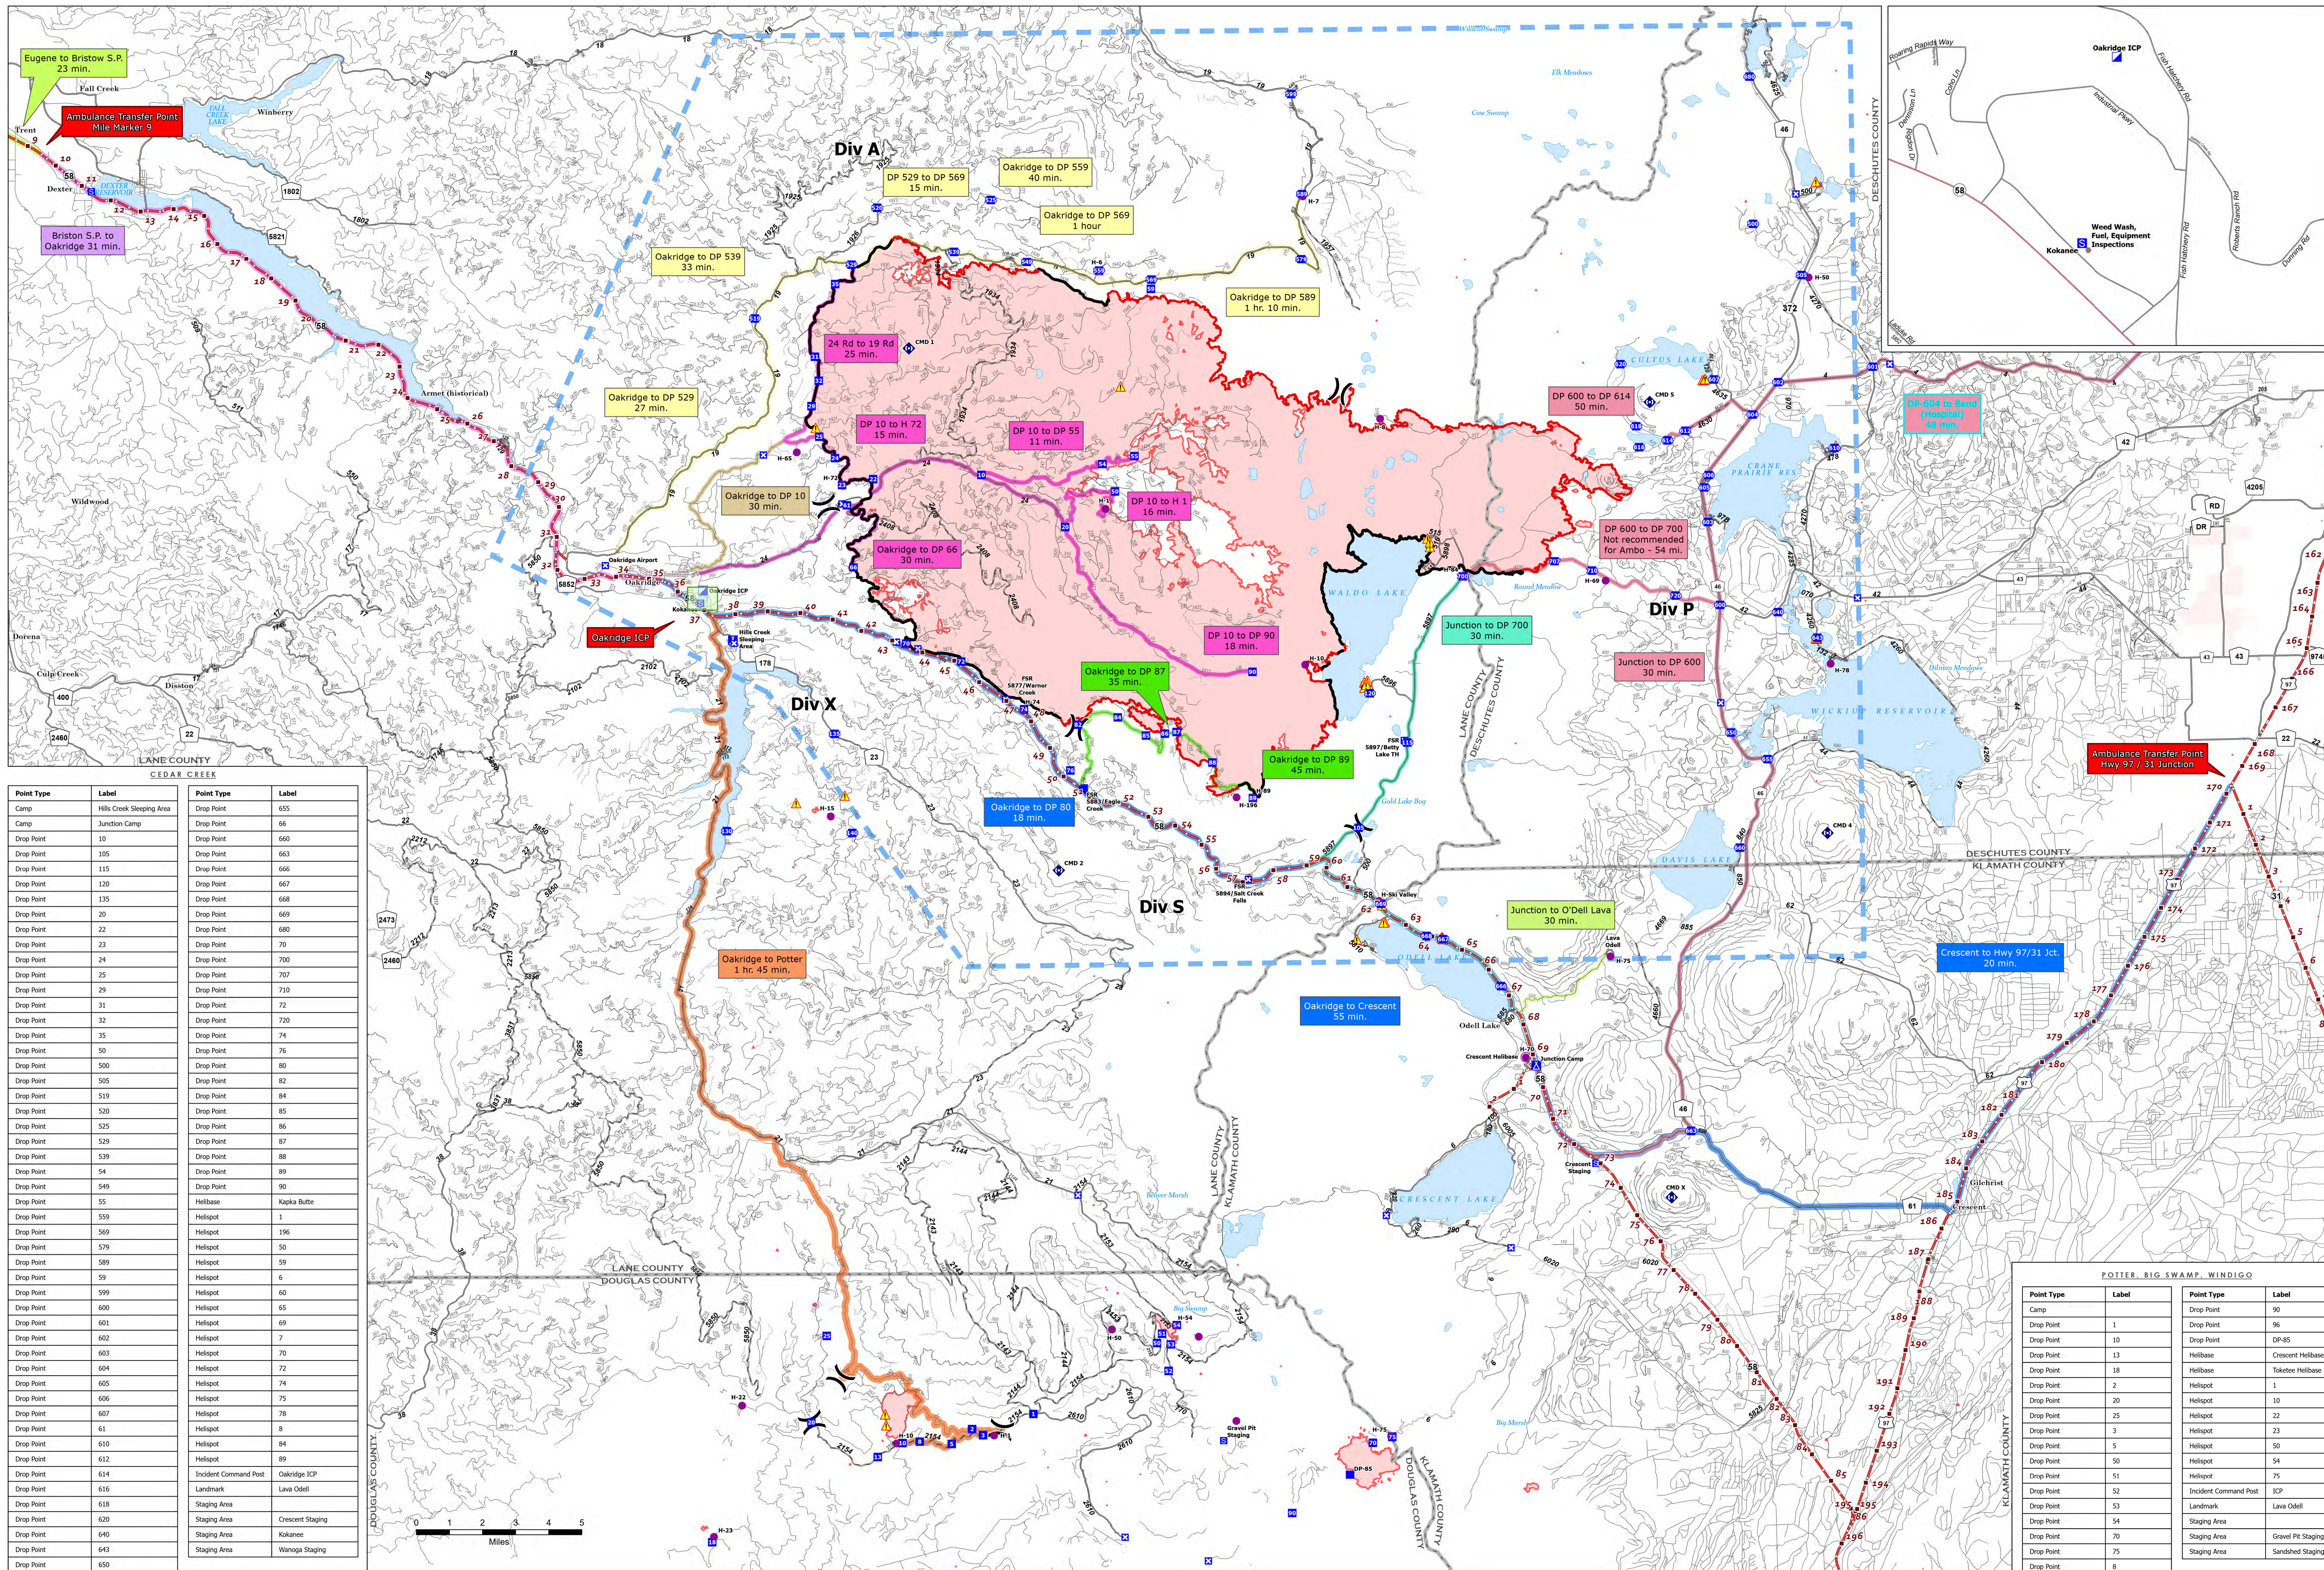

Map Created 10/22/2022 19:33Z

Point Type	Label	Point Type	Label
Camp	Hills Creek Sleeping Area	Drop Point	655
Camp	Junction Camp	Drop Point	66
Drop Point	10	Drop Point	660
Drop Point	105	Drop Point	663
Drop Point	115	Drop Point	666
Drop Point	120	Drop Point	667
Drop Point	135	Drop Point	668
Drop Point	20	Drop Point	669
Drop Point	22	Drop Point	680
Drop Point	23	Drop Point	70
Drop Point	24	Drop Point	700
Drop Point	25	Drop Point	707
Drop Point	29	Drop Point	710
Drop Point	31	Drop Point	72
Drop Point	32	Drop Point	720
Drop Point	35	Drop Point	74
Drop Point	50	Drop Point	76
Drop Point	500	Drop Point	80
Drop Point	505	Drop Point	82
Drop Point	519	Drop Point	84
Drop Point	520	Drop Point	85
Drop Point	525	Drop Point	86
Drop Point	529	Drop Point	87
Drop Point	539	Drop Point	88
Drop Point	54	Drop Point	89
Drop Point	540	Drop Point	90
Drop Point	55	Helibase	Kapka Butte
Drop Point	559	Helispot	1
Drop Point	569	Helispot	196
Drop Point	579	Helispot	50
Drop Point	589	Helispot	59
Drop Point	59	Helispot	6
Drop Point	599	Helispot	60
Drop Point	600	Helispot	65
Drop Point	601	Helispot	69
Drop Point	602	Helispot	70
Drop Point	603	Helispot	7
Drop Point	604	Helispot	72
Drop Point	605	Helispot	74
Drop Point	606	Helispot	75
Drop Point	607	Helispot	78
Drop Point	61	Helispot	8
Drop Point	610	Helispot	84
Drop Point	612	Helispot	89
Drop Point	614	Incident Command Post	Oakridge ICP
Drop Point	616	Landmark	Lava Odell
Drop Point	618	Staging Area	
Drop Point	620	Staging Area	Crescent Staging
Drop Point	640	Staging Area	Kokanee
Drop Point	643	Staging Area	Winogga Staging
Drop Point	650		