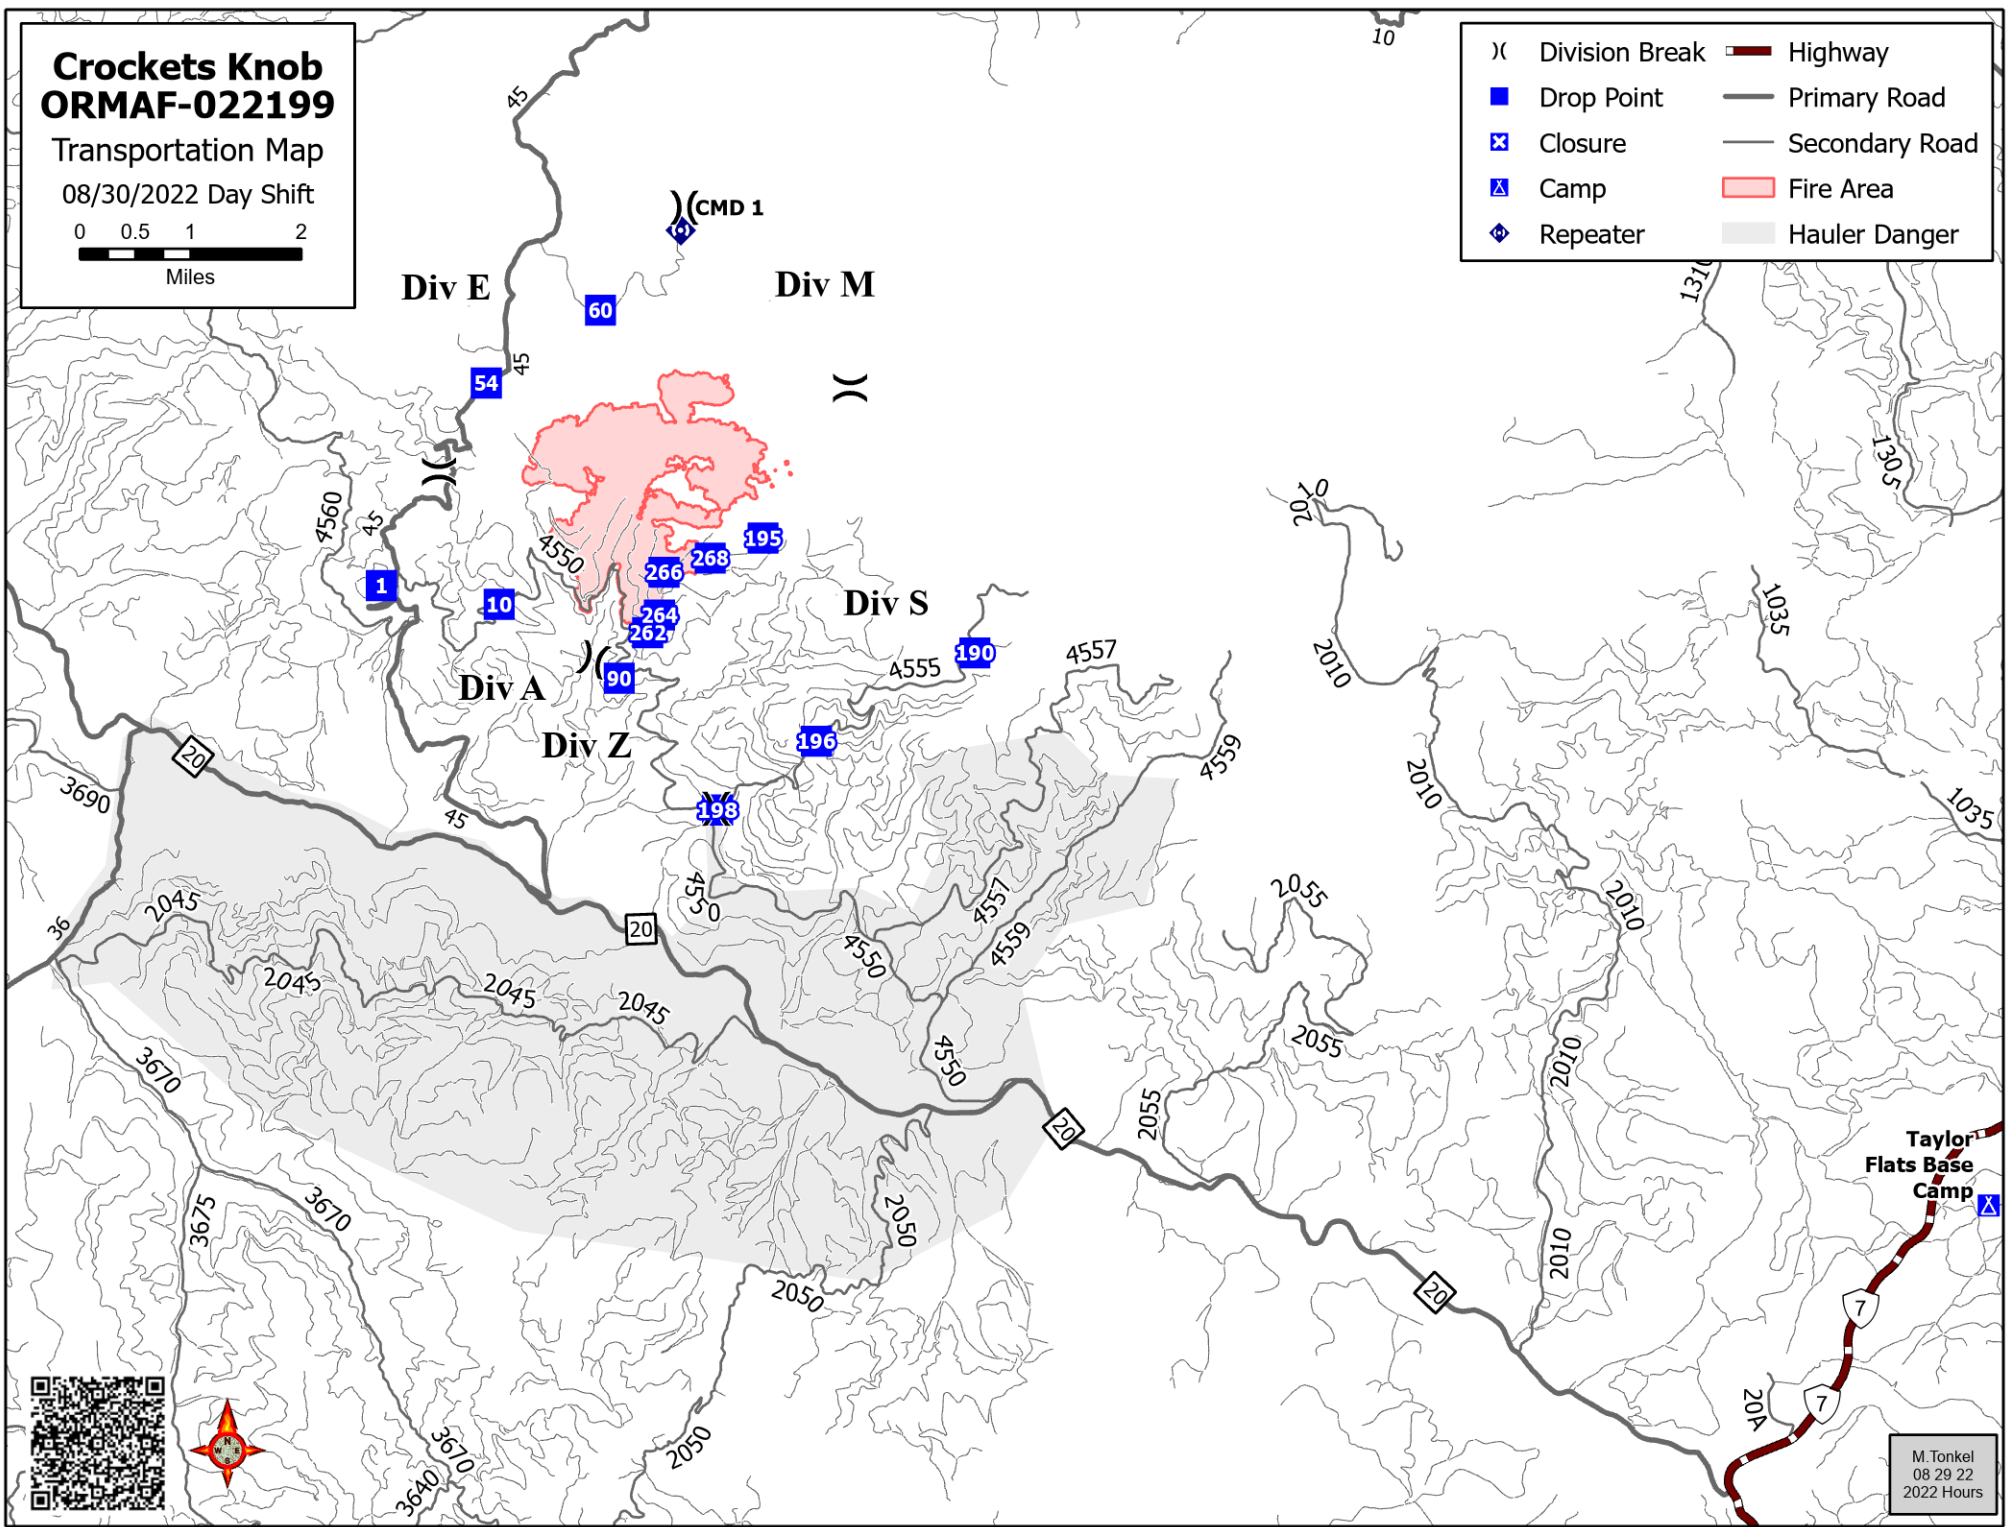

Crocketts Knob ORMAF-022199

Transportation Map

08/30/2022 Day Shift

- (X) Division Break
- Drop Point
- ⊠ Closure
- ⚡ Camp
- ⬢ Repeater
- Highway
- Primary Road
- Secondary Road
- Fire Area
- Hauler Danger

M. Tonkel
08 29 22
2022 Hours