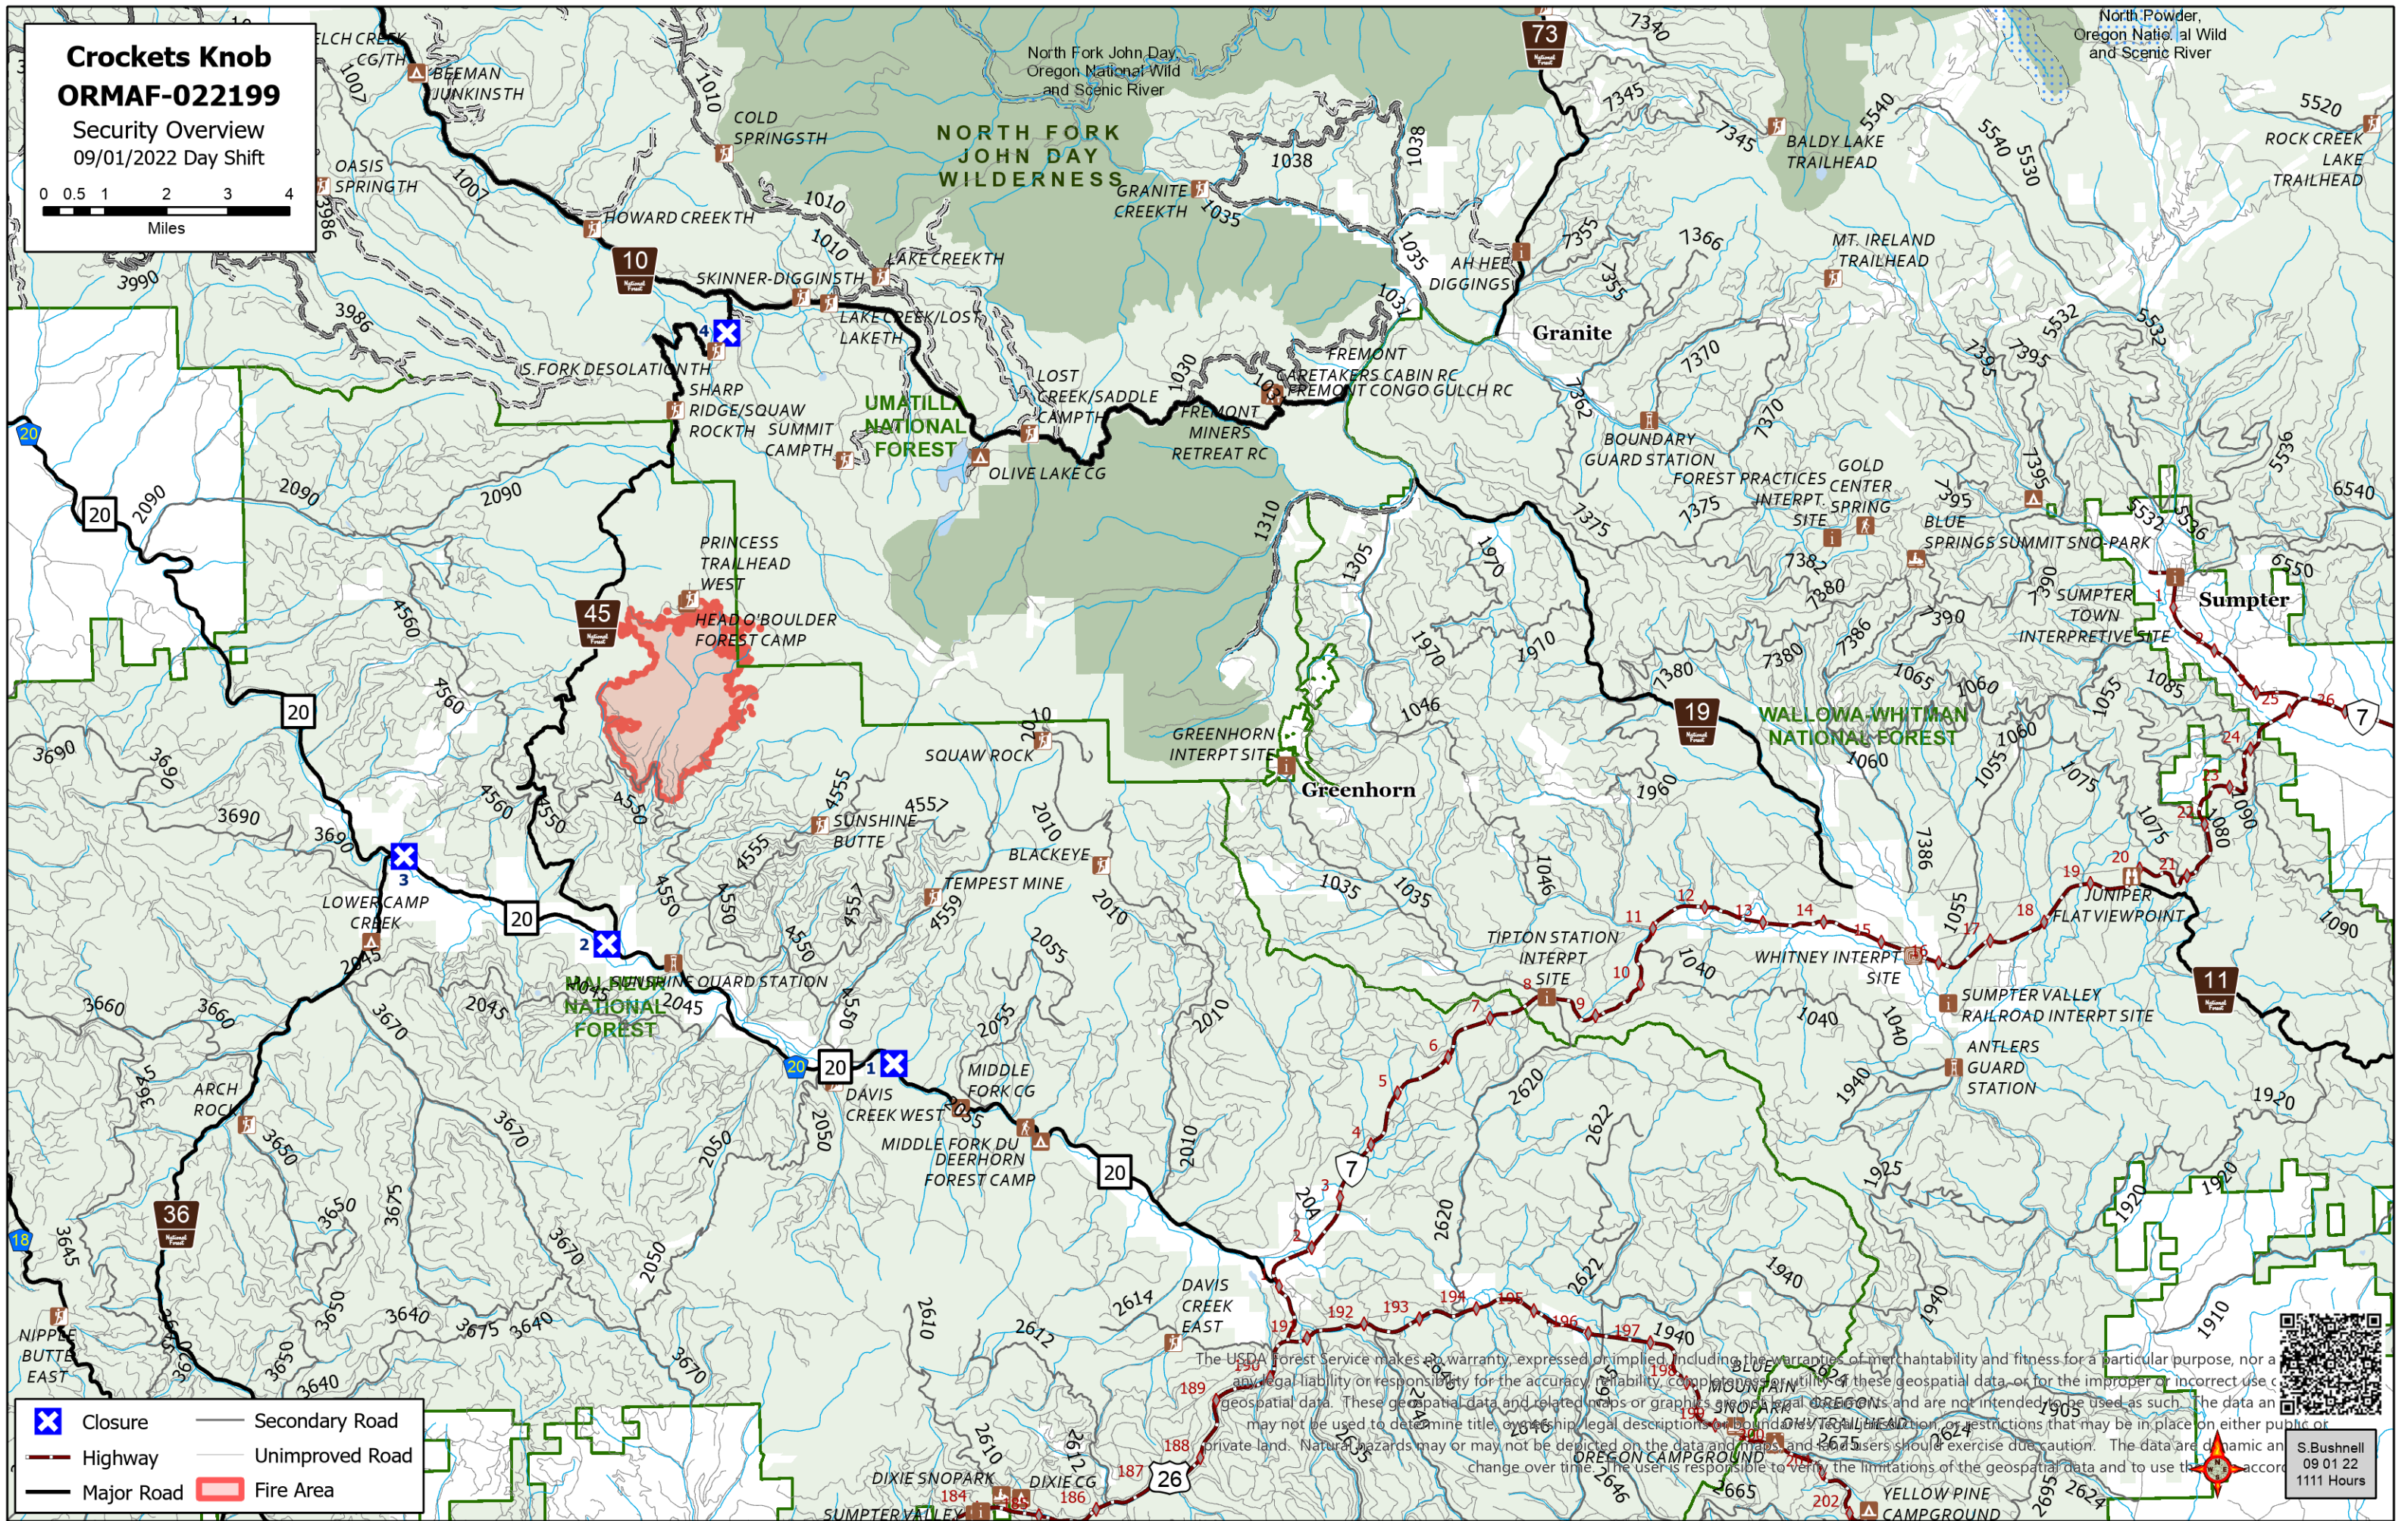

Crookets Knob
ORMAF-022199
 Security Overview
 09/01/2022 Day Shift

	Closure		Secondary Road
	Highway		Unimproved Road
	Major Road		Fire Area

The USDA Forest Service makes no warranty, expressed or implied, including the warranties of merchantability and fitness for a particular purpose, nor a legal liability or responsibility for the accuracy, reliability, completeness, or utility of these geospatial data, or for the improper or incorrect use of geospatial data. These geospatial data and related maps or graphics are not intended to be used as such. The data are not intended to be used to determine title, ownership, legal descriptions, boundaries, or restrictions that may be in place on either public or private land. Natural hazards may or may not be depicted on the data and maps, and users should exercise due caution. The data are dynamic and change over time. The user is responsible to verify the limitations of the geospatial data and to use them accordingly.

S. Bushnell
 09 01 22
 1111 Hours