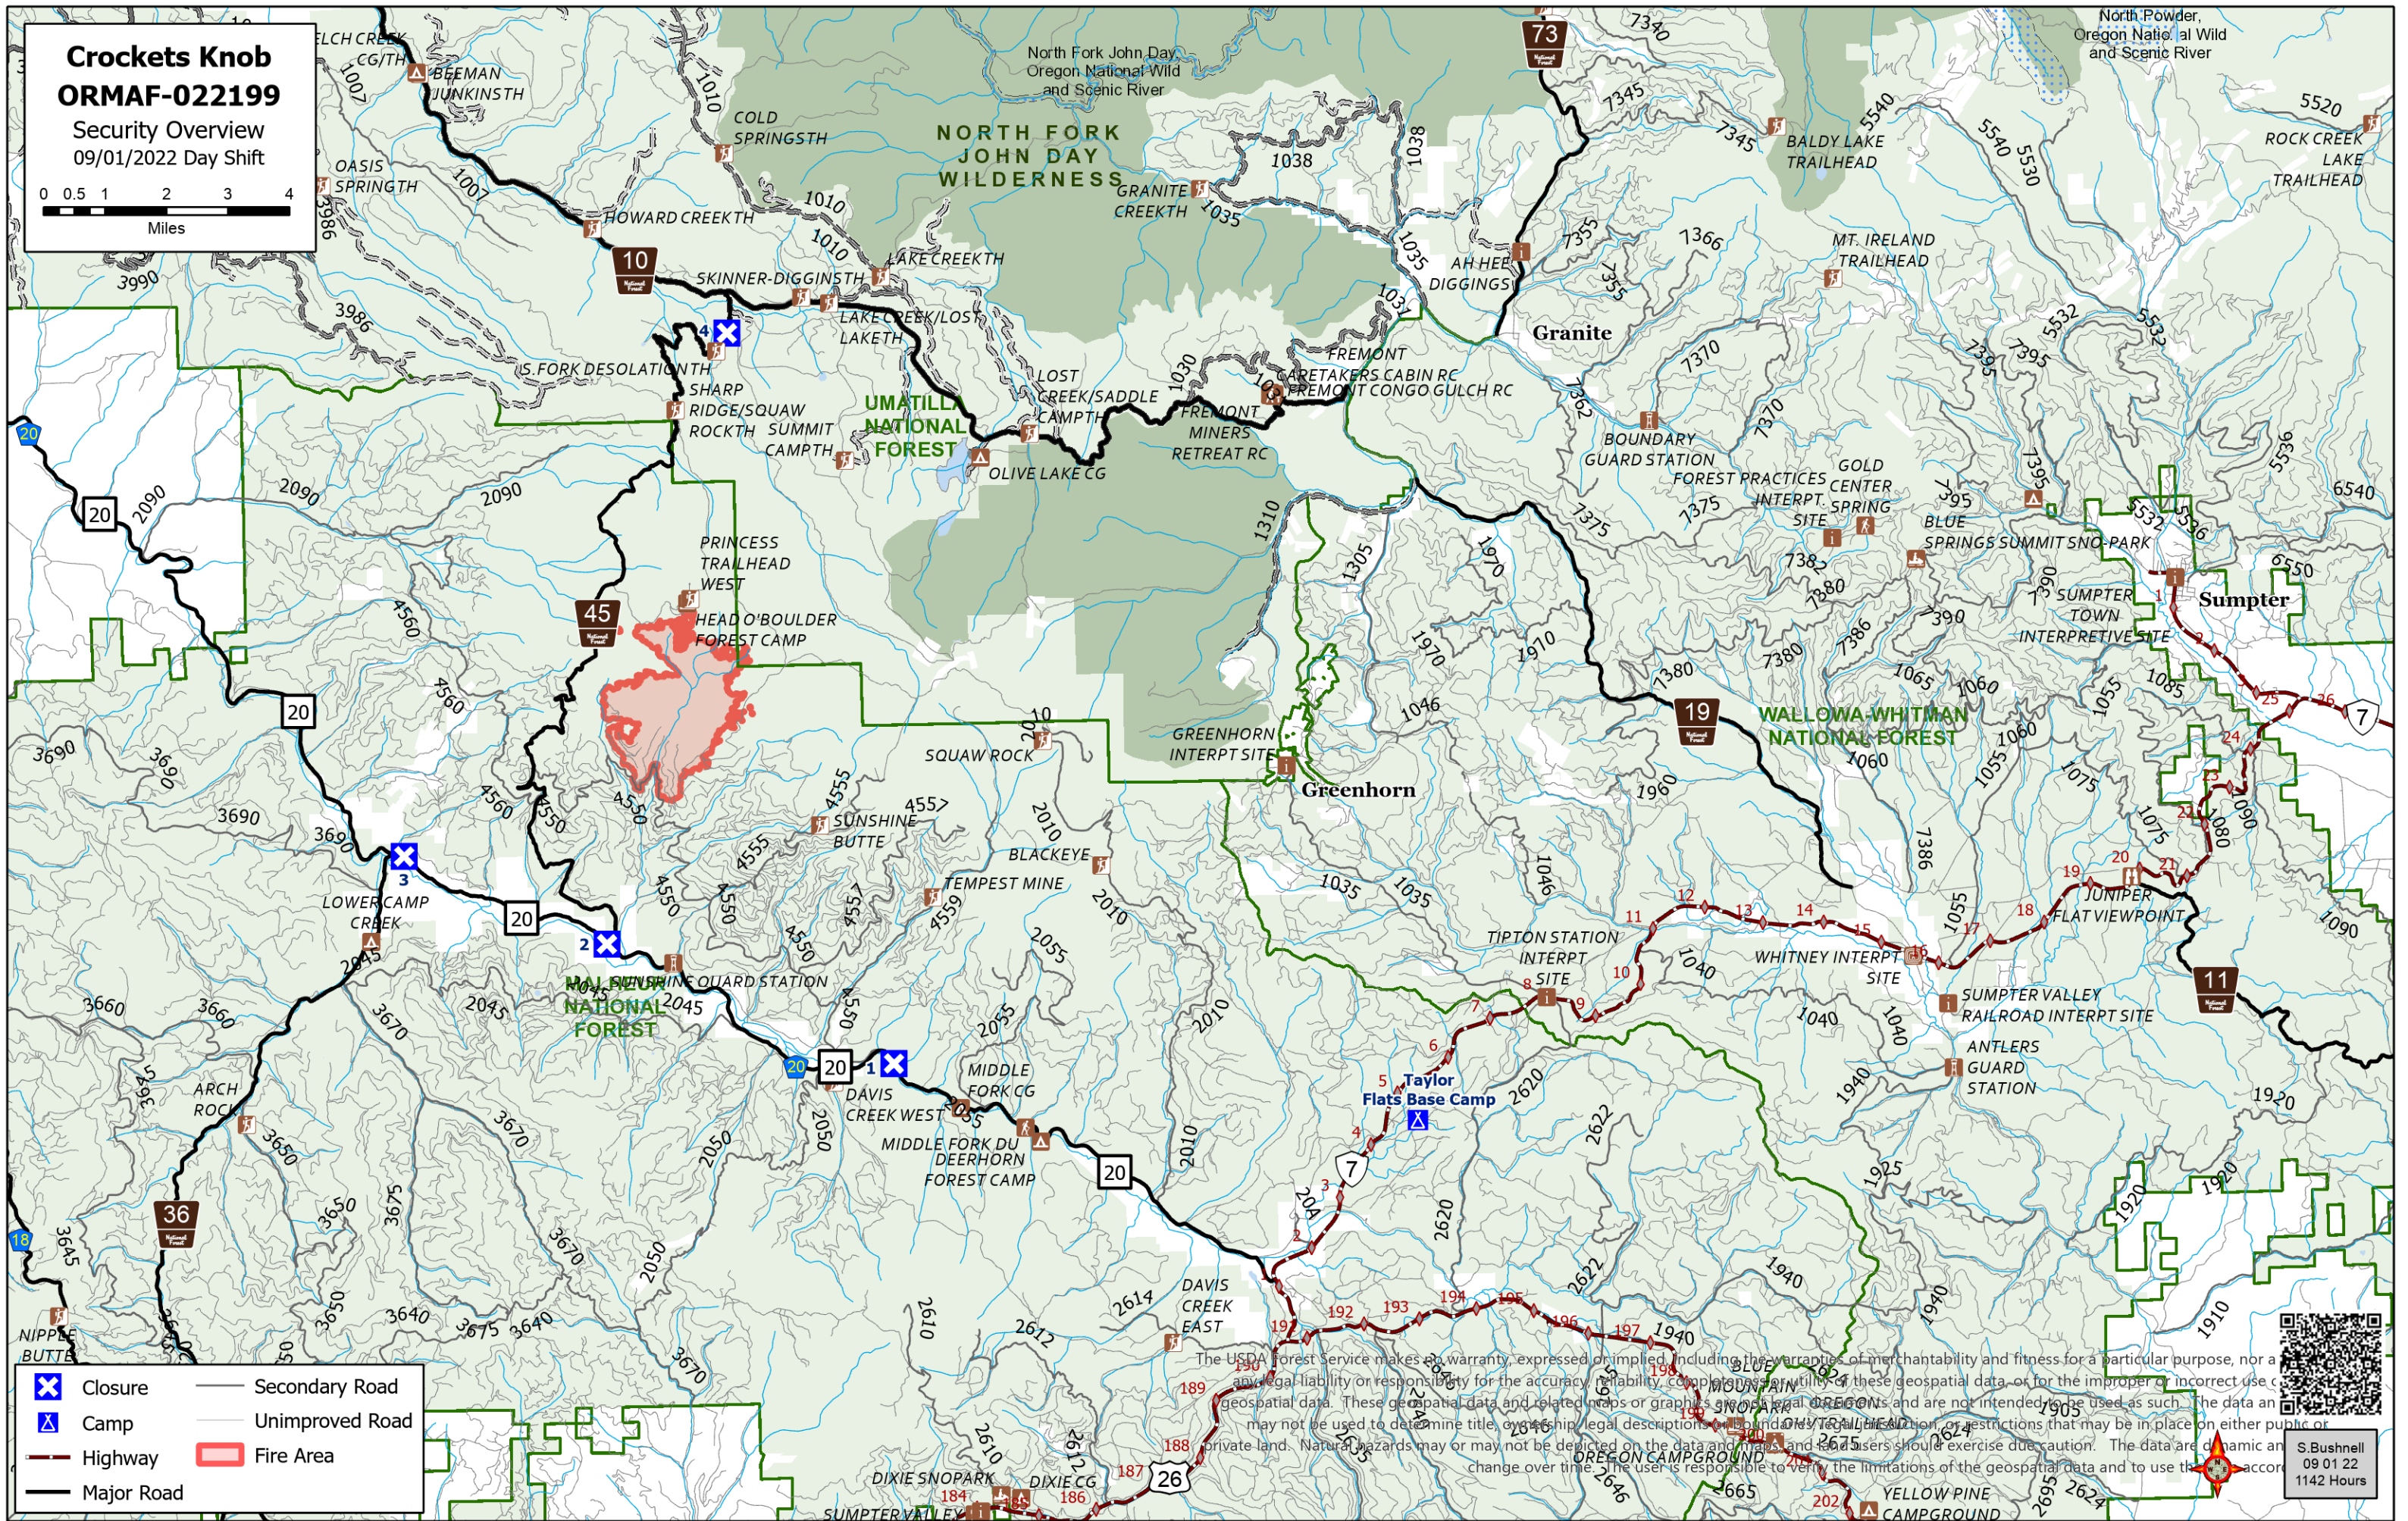

# Crocket's Knob ORMAF-022199

Security Overview  
09/01/2022 Day Shift

	Closure		Secondary Road
	Camp		Unimproved Road
	Highway		Fire Area
	Major Road		

The USDA Forest Service makes no warranty, expressed or implied, including the warranties of merchantability and fitness for a particular purpose, nor a legal liability or responsibility for the accuracy, reliability, completeness, or utility of these geospatial data, or for the improper or incorrect use of geospatial data. These geospatial data and related maps or graphics are not intended to be used as such. The data and maps may not be used to determine title, ownership, legal descriptions, boundaries, or other legal information, or restrictions that may be in place on either public or private land. Natural hazards may or may not be depicted on the data and maps, and users should exercise due caution. The data are dynamic and change over time. The user is responsible to verify the limitations of the geospatial data and to use them accordingly.

S. Bushnell  
09 01 22  
1142 Hours