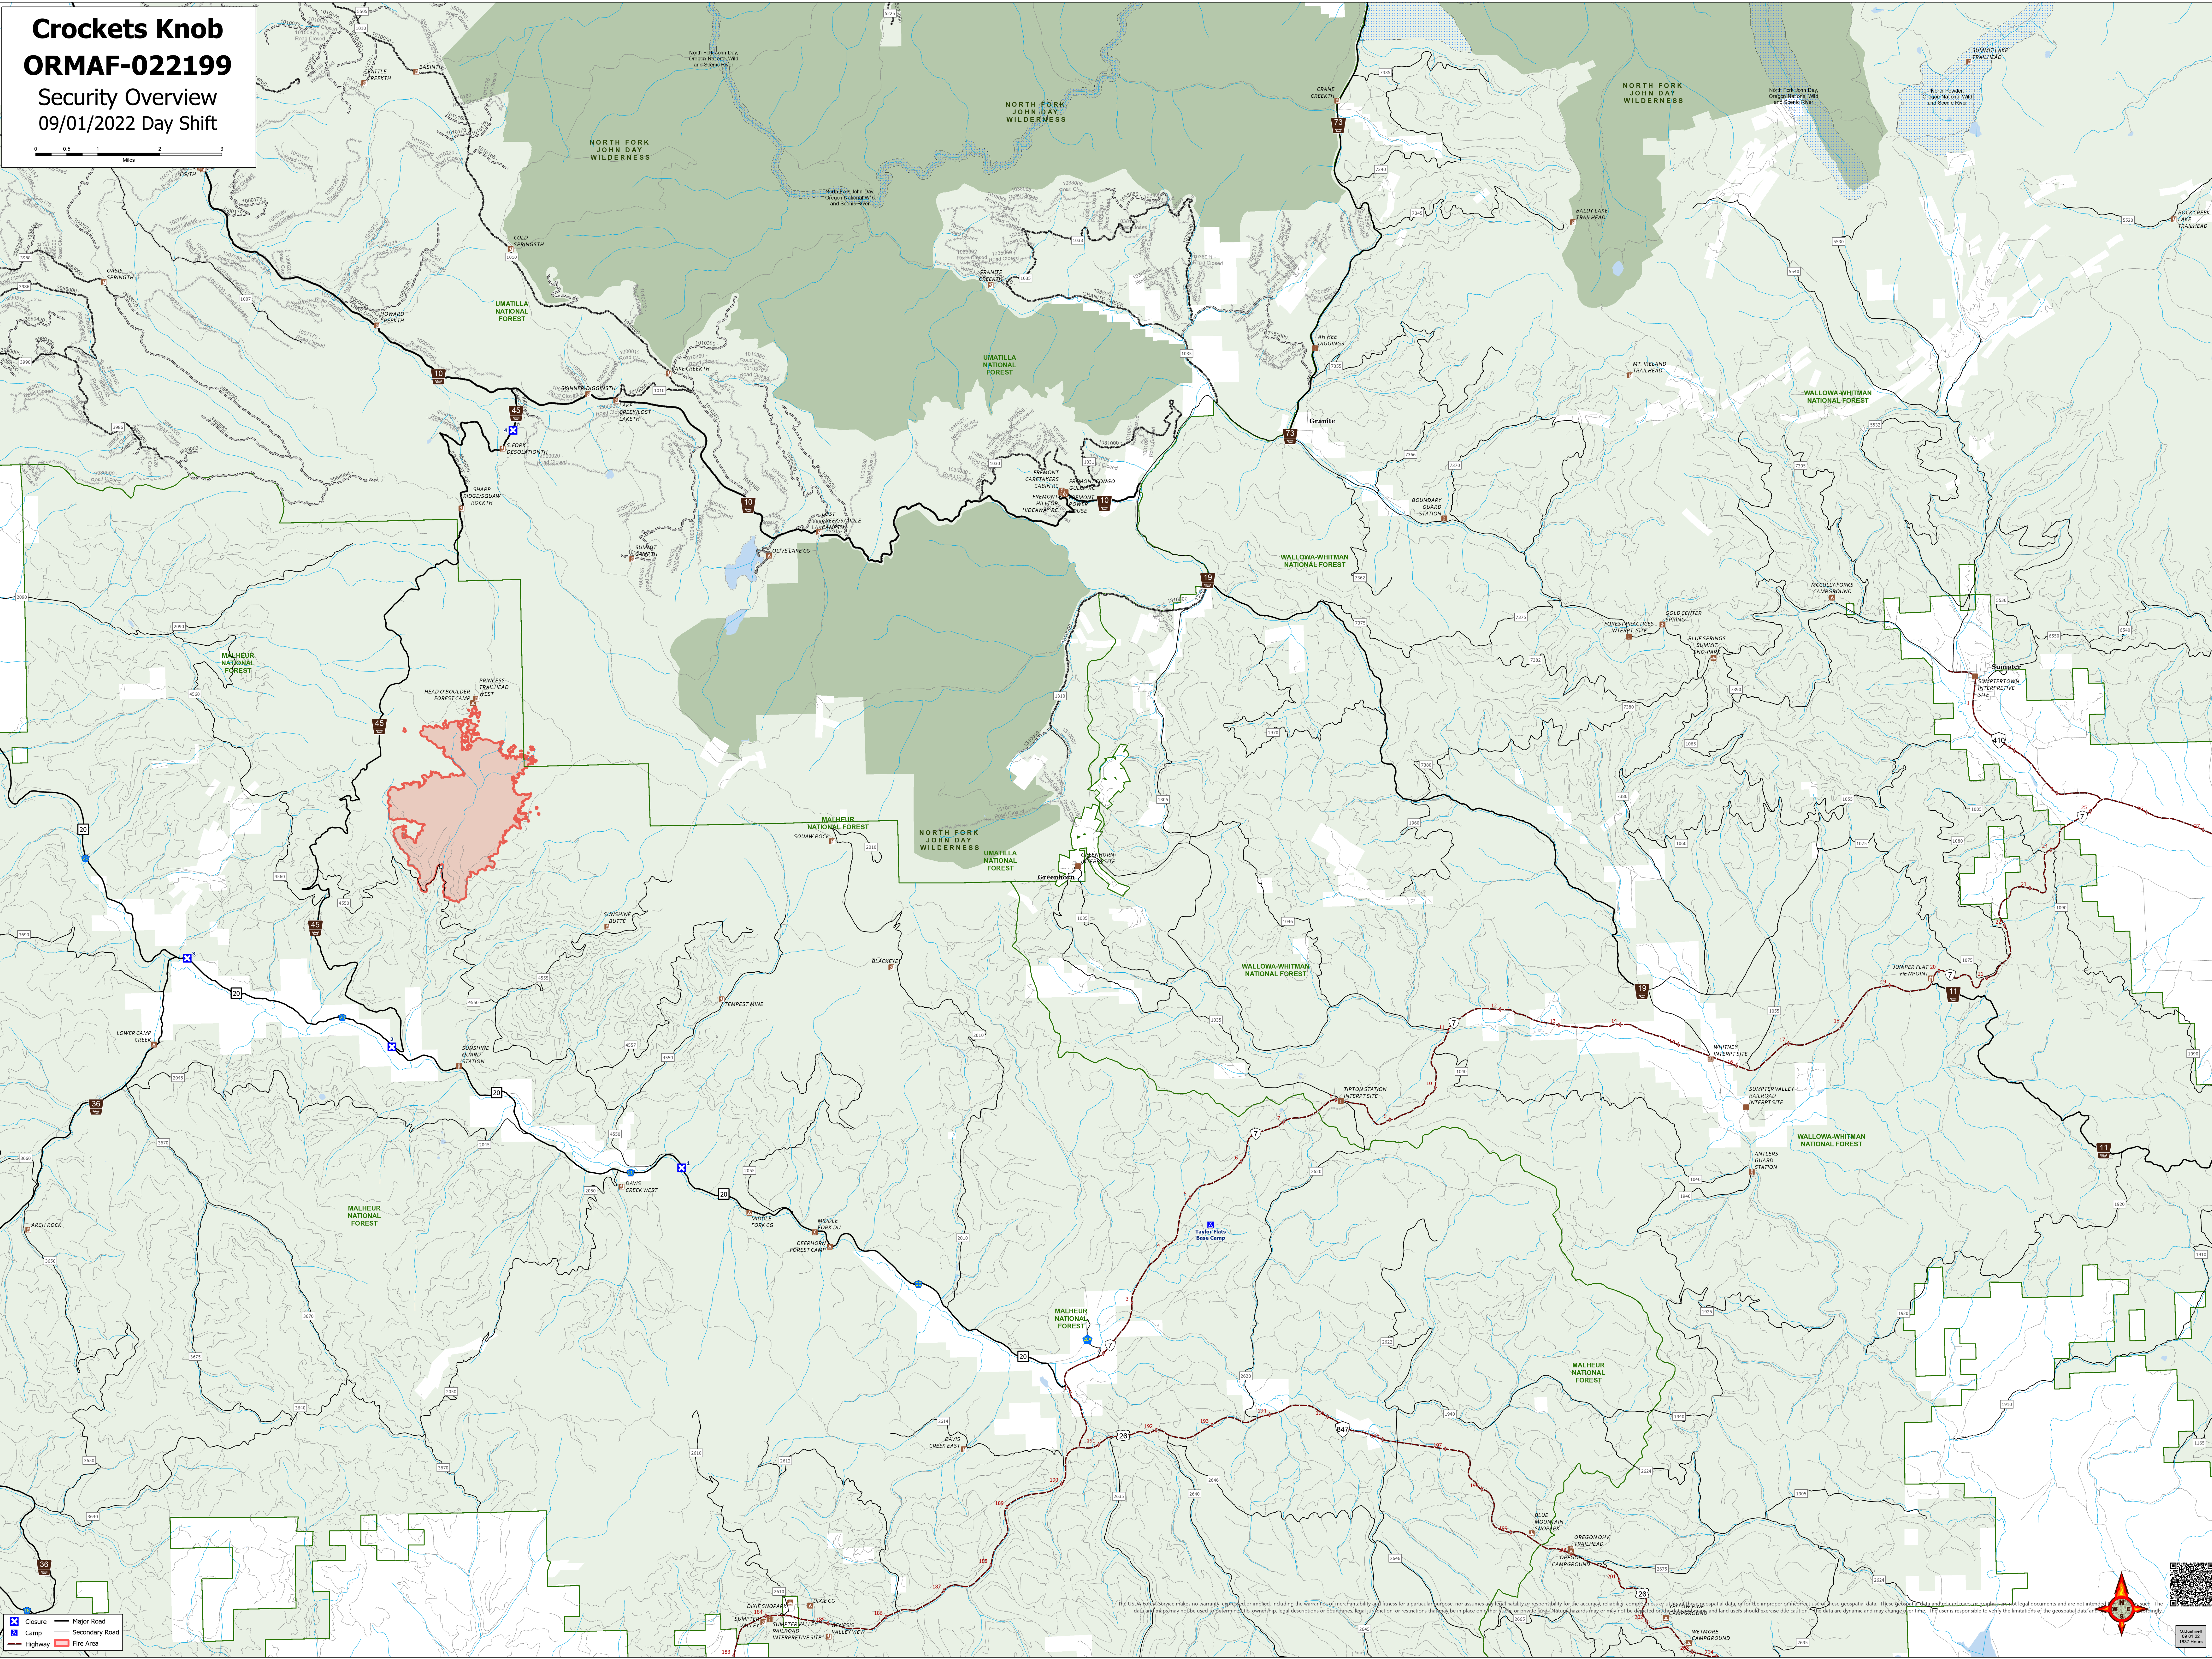

Crocketts Knob ORMAF-022199

Security Overview
09/01/2022 Day Shift

0 0.5 1 2 3
Miles

- Closure
- Camp
- Highway
- Major Road
- Secondary Road
- Fire Area