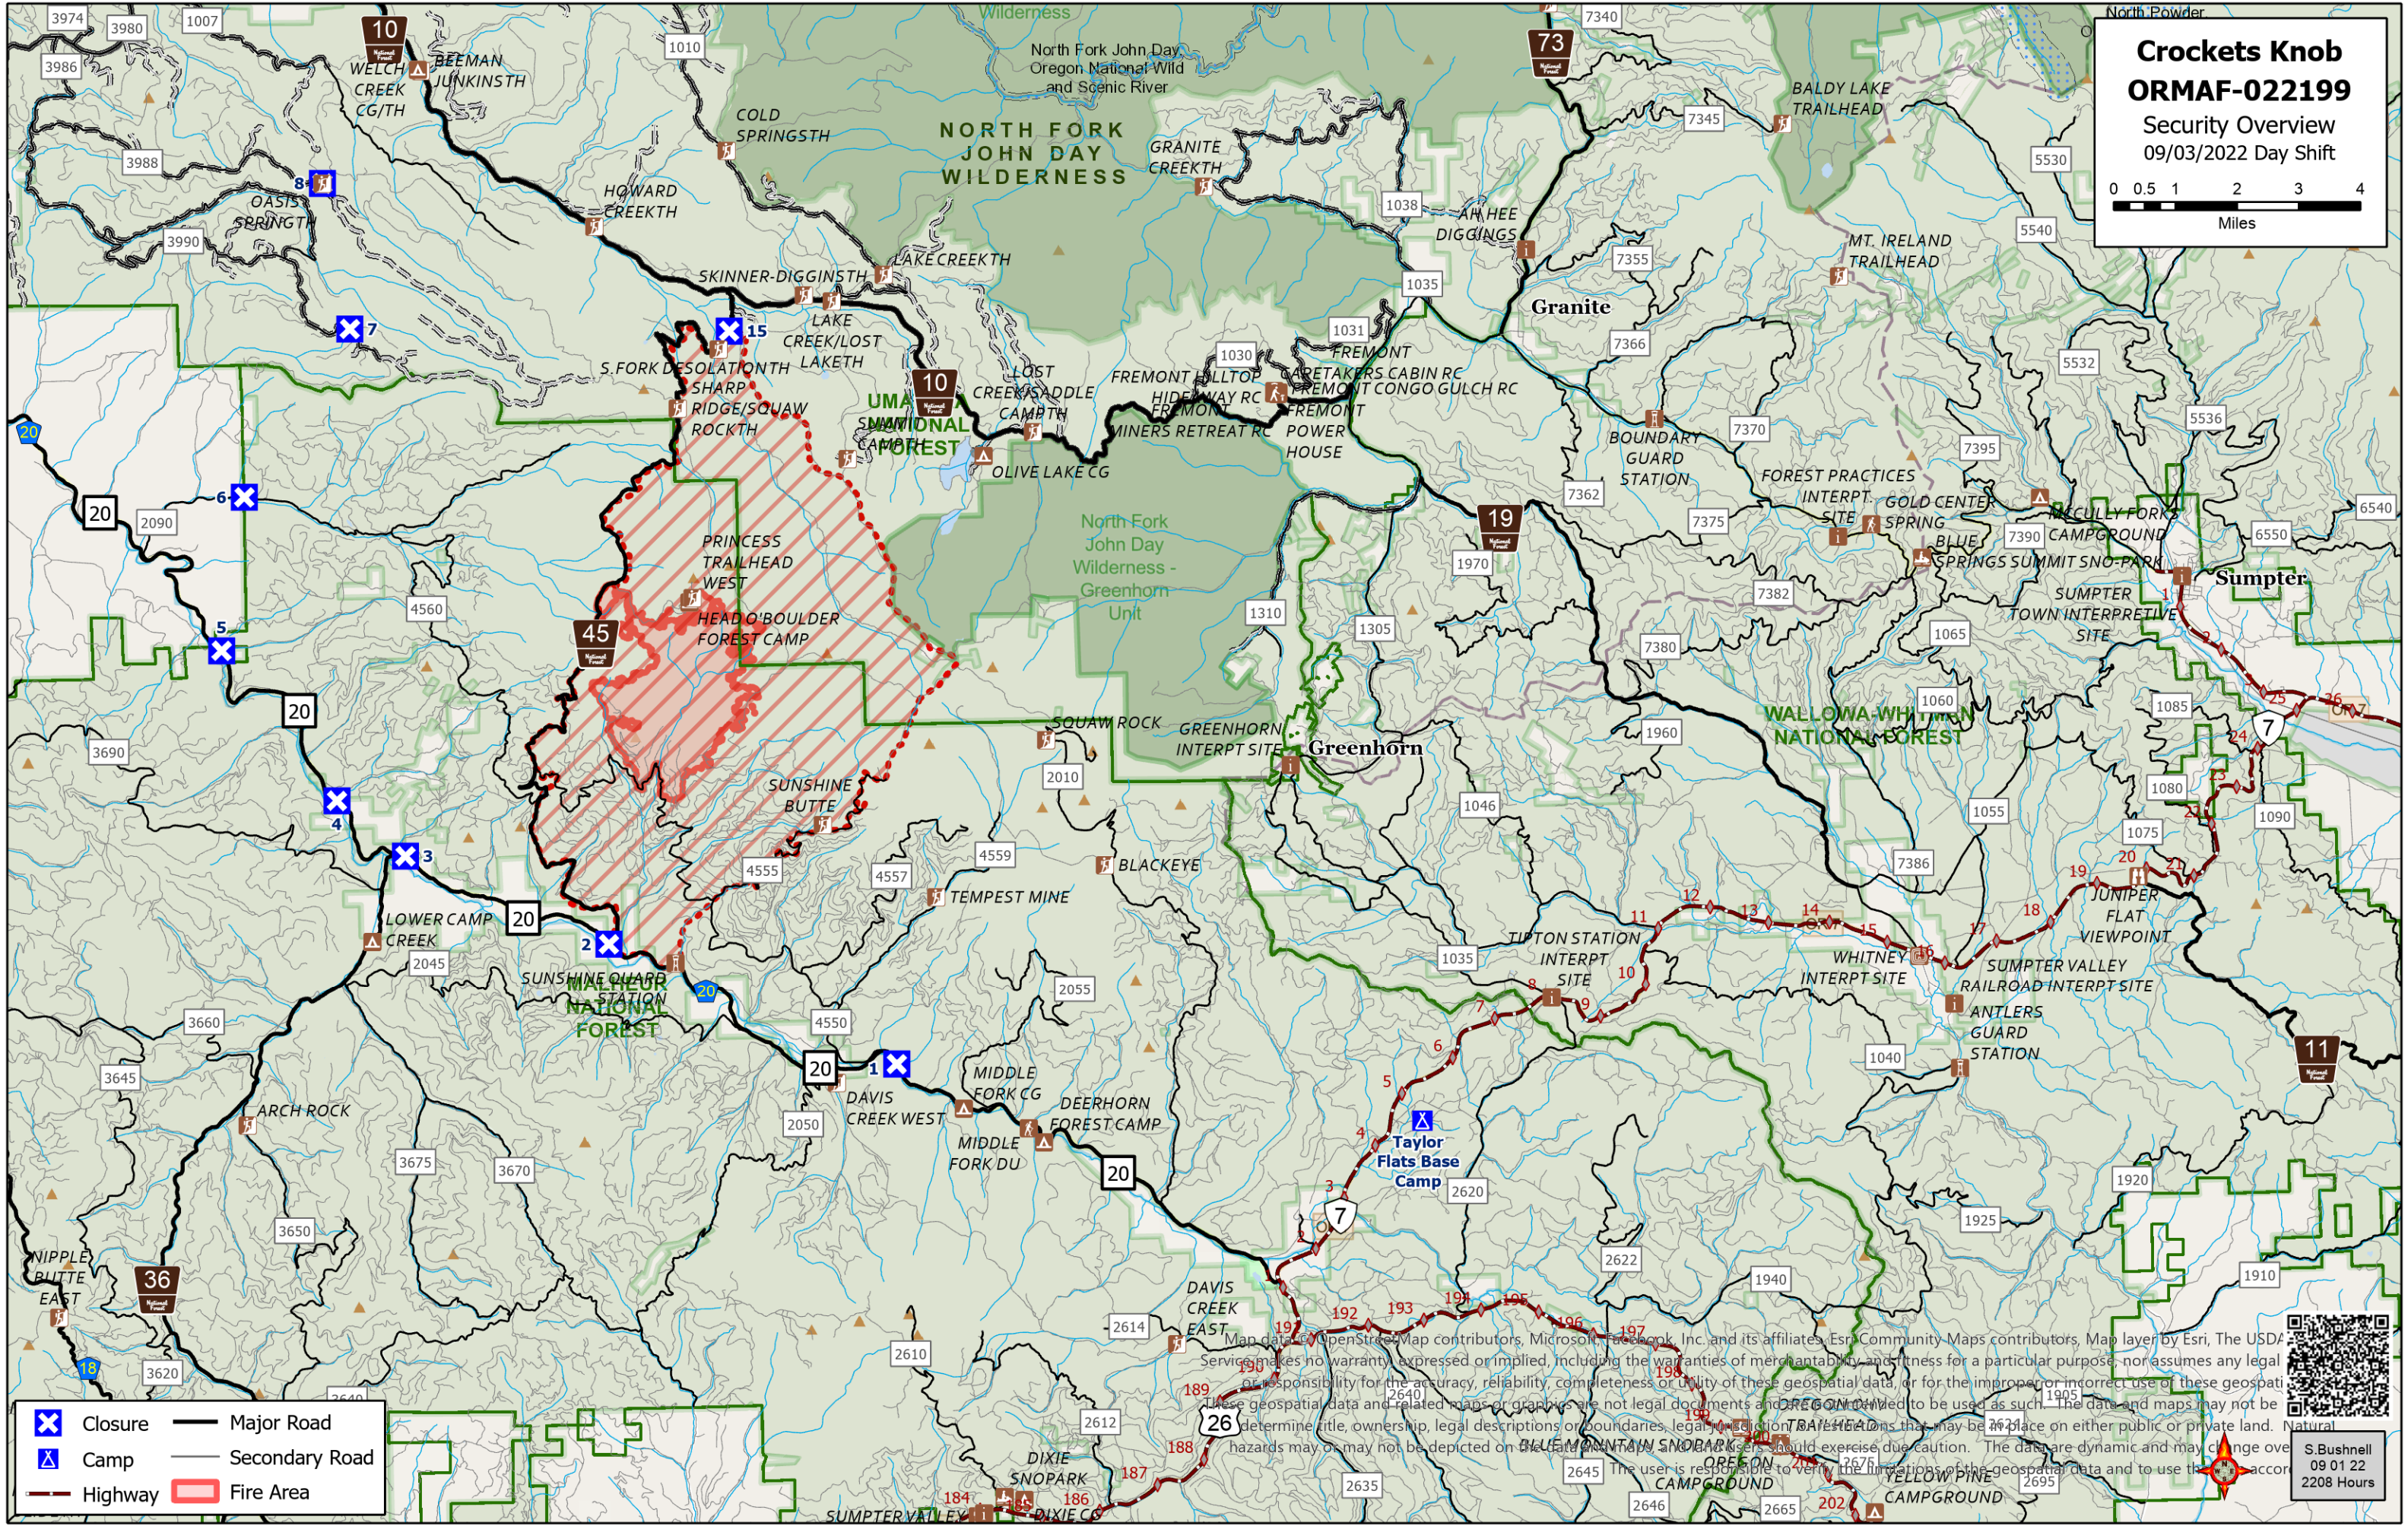

Crocketts Knob ORMAF-022199

Security Overview
09/03/2022 Day Shift

	Closure		Major Road
	Camp		Secondary Road
	Highway		Fire Area

Map data © OpenStreetMap contributors, Microsoft, Facebook, Esri, Community Maps contributors, Map layer by Esri, The USDA Service makes no warranty, expressed or implied, including the warranties of merchantability and fitness for a particular purpose, nor assumes any legal responsibility for the accuracy, reliability, completeness or utility of these geospatial data, or for the improper or incorrect use of these geospatial data. These geospatial data and related maps or graphics are not legal documents and should not be used as such. The data and maps may not be used to determine title, ownership, legal descriptions or boundaries, legal jurisdiction, zoning or regulatory requirements that may be in place on either public or private land. Natural hazards may or may not be depicted on this map. Users should exercise due caution. The data are dynamic and may change over time. The user is responsible to verify the limitations of the geospatial data and to use the data according to the intended purpose.

S. Bushnell
09 01 22
2208 Hours