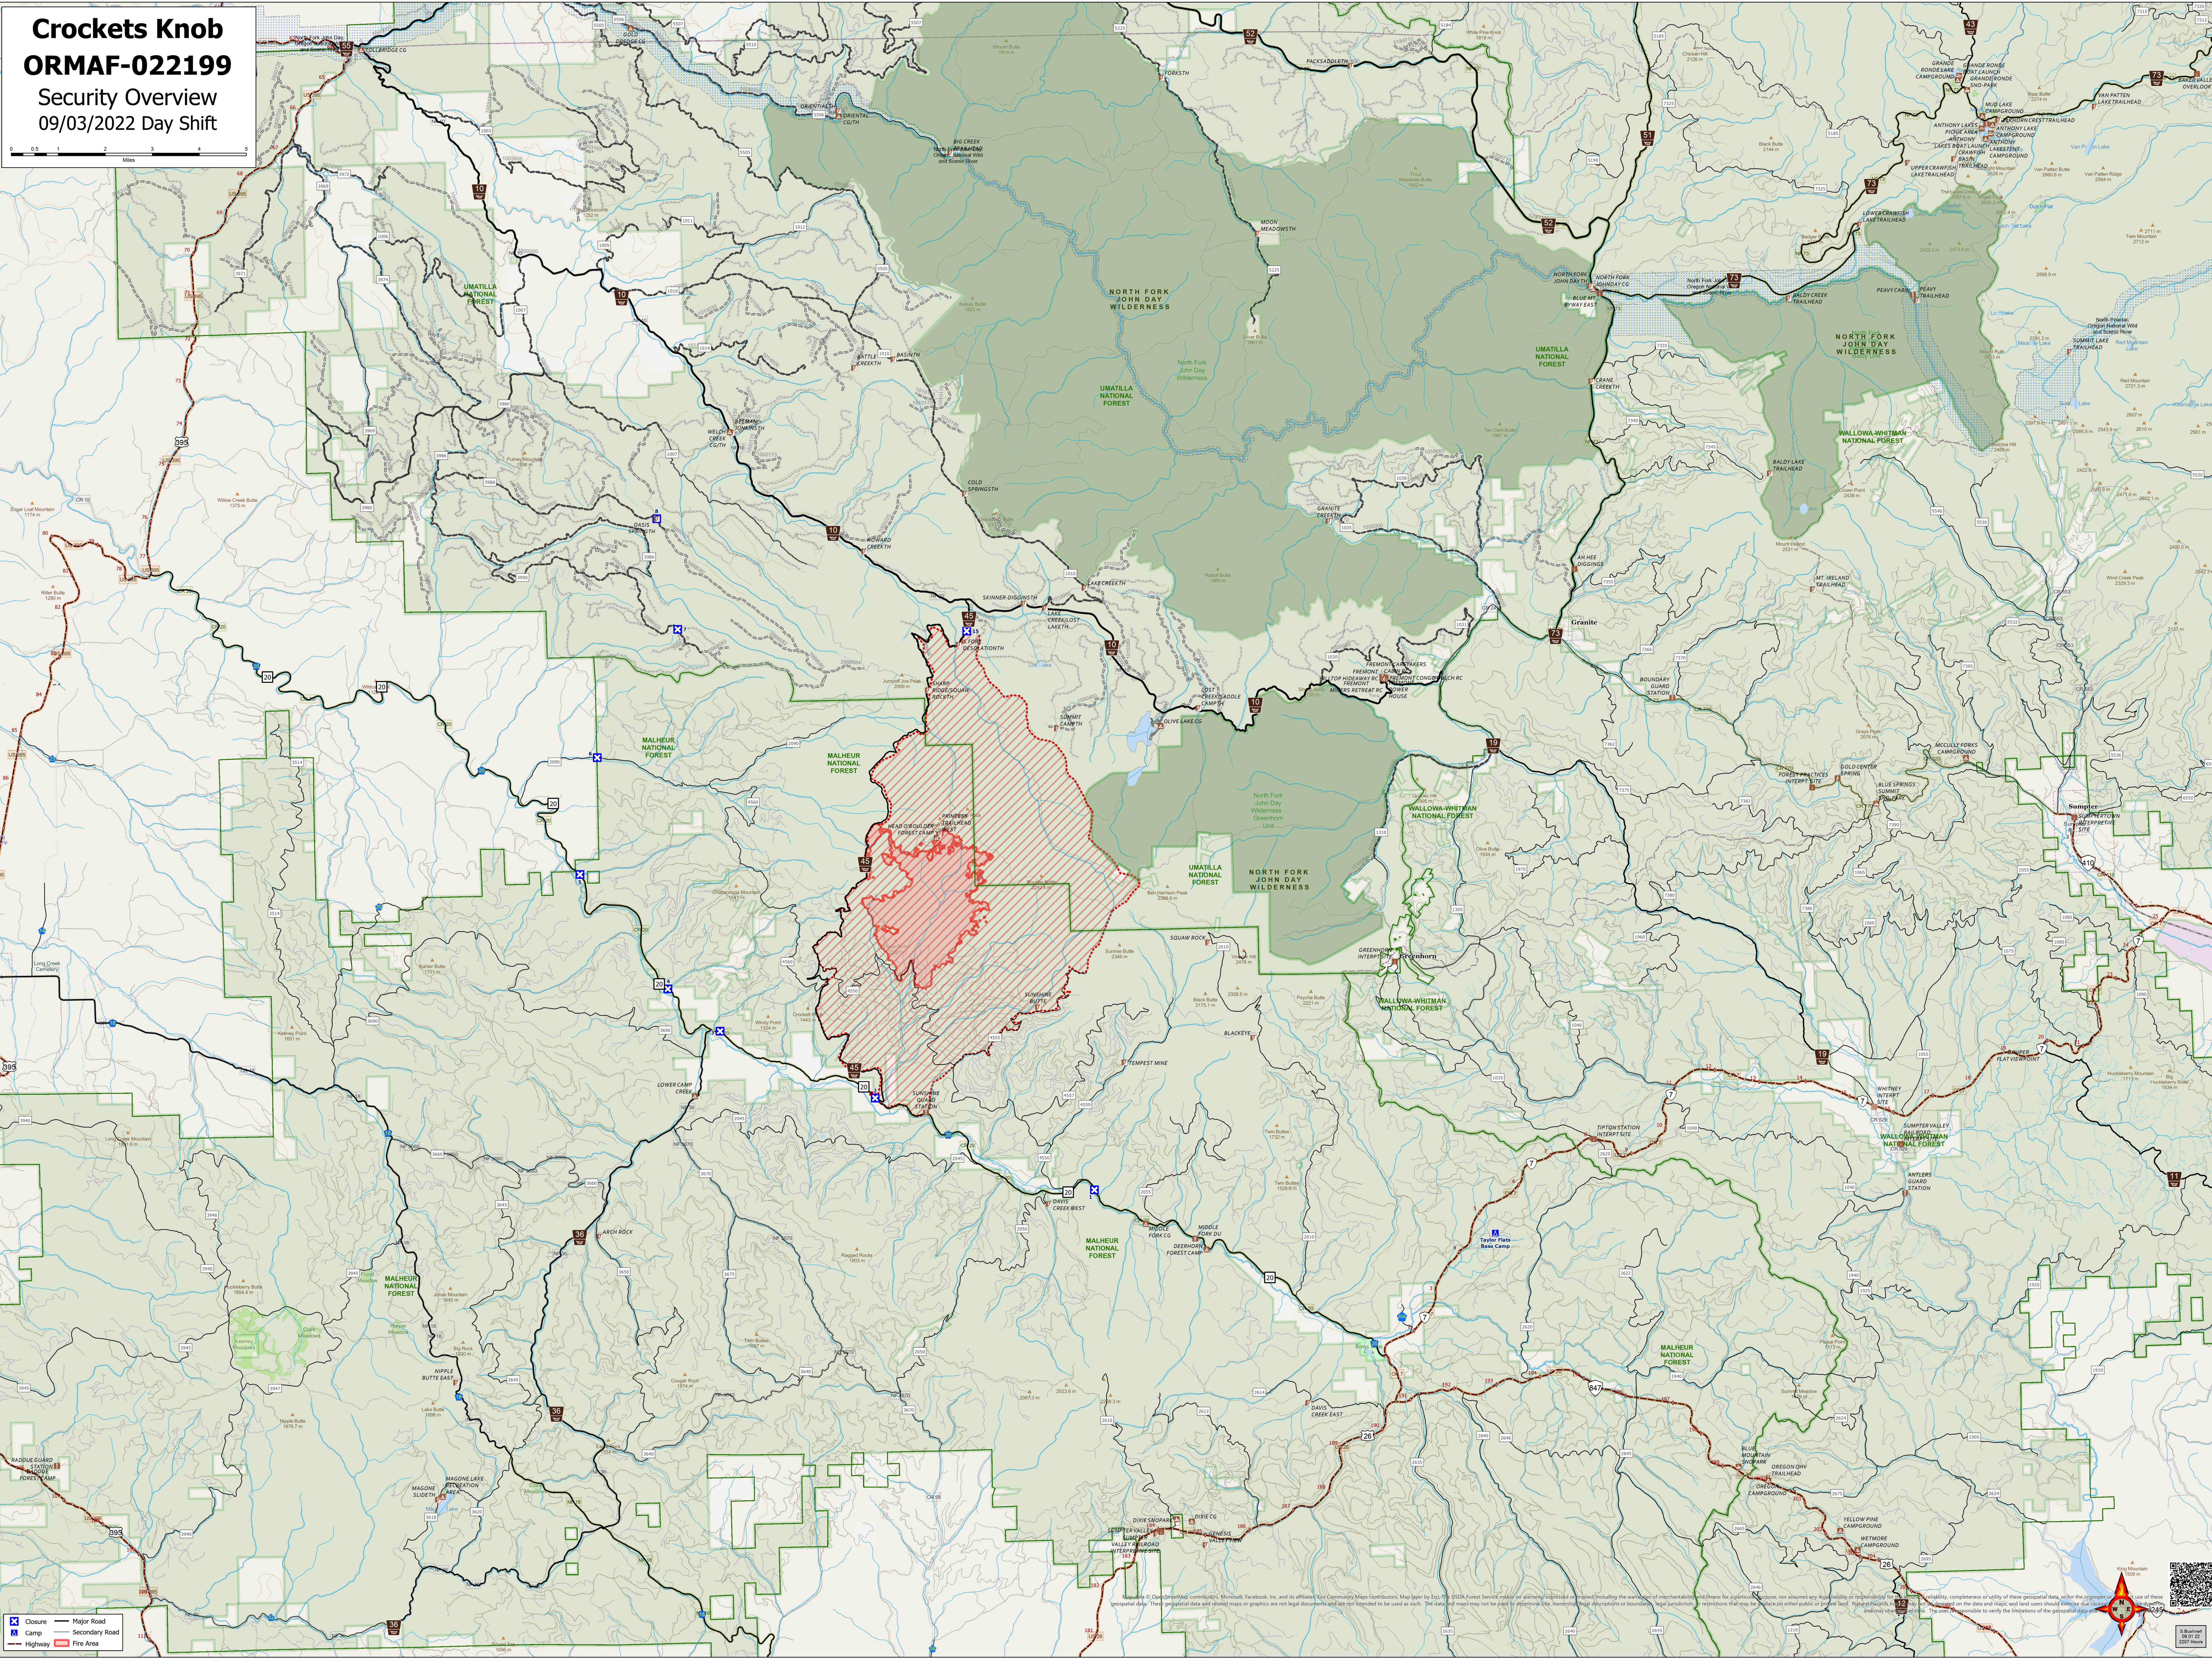

Crocketts Knob ORMAF-022199

Security Overview
09/03/2022 Day Shift

North Arrow

© 2022 Oregon Department of Forestry