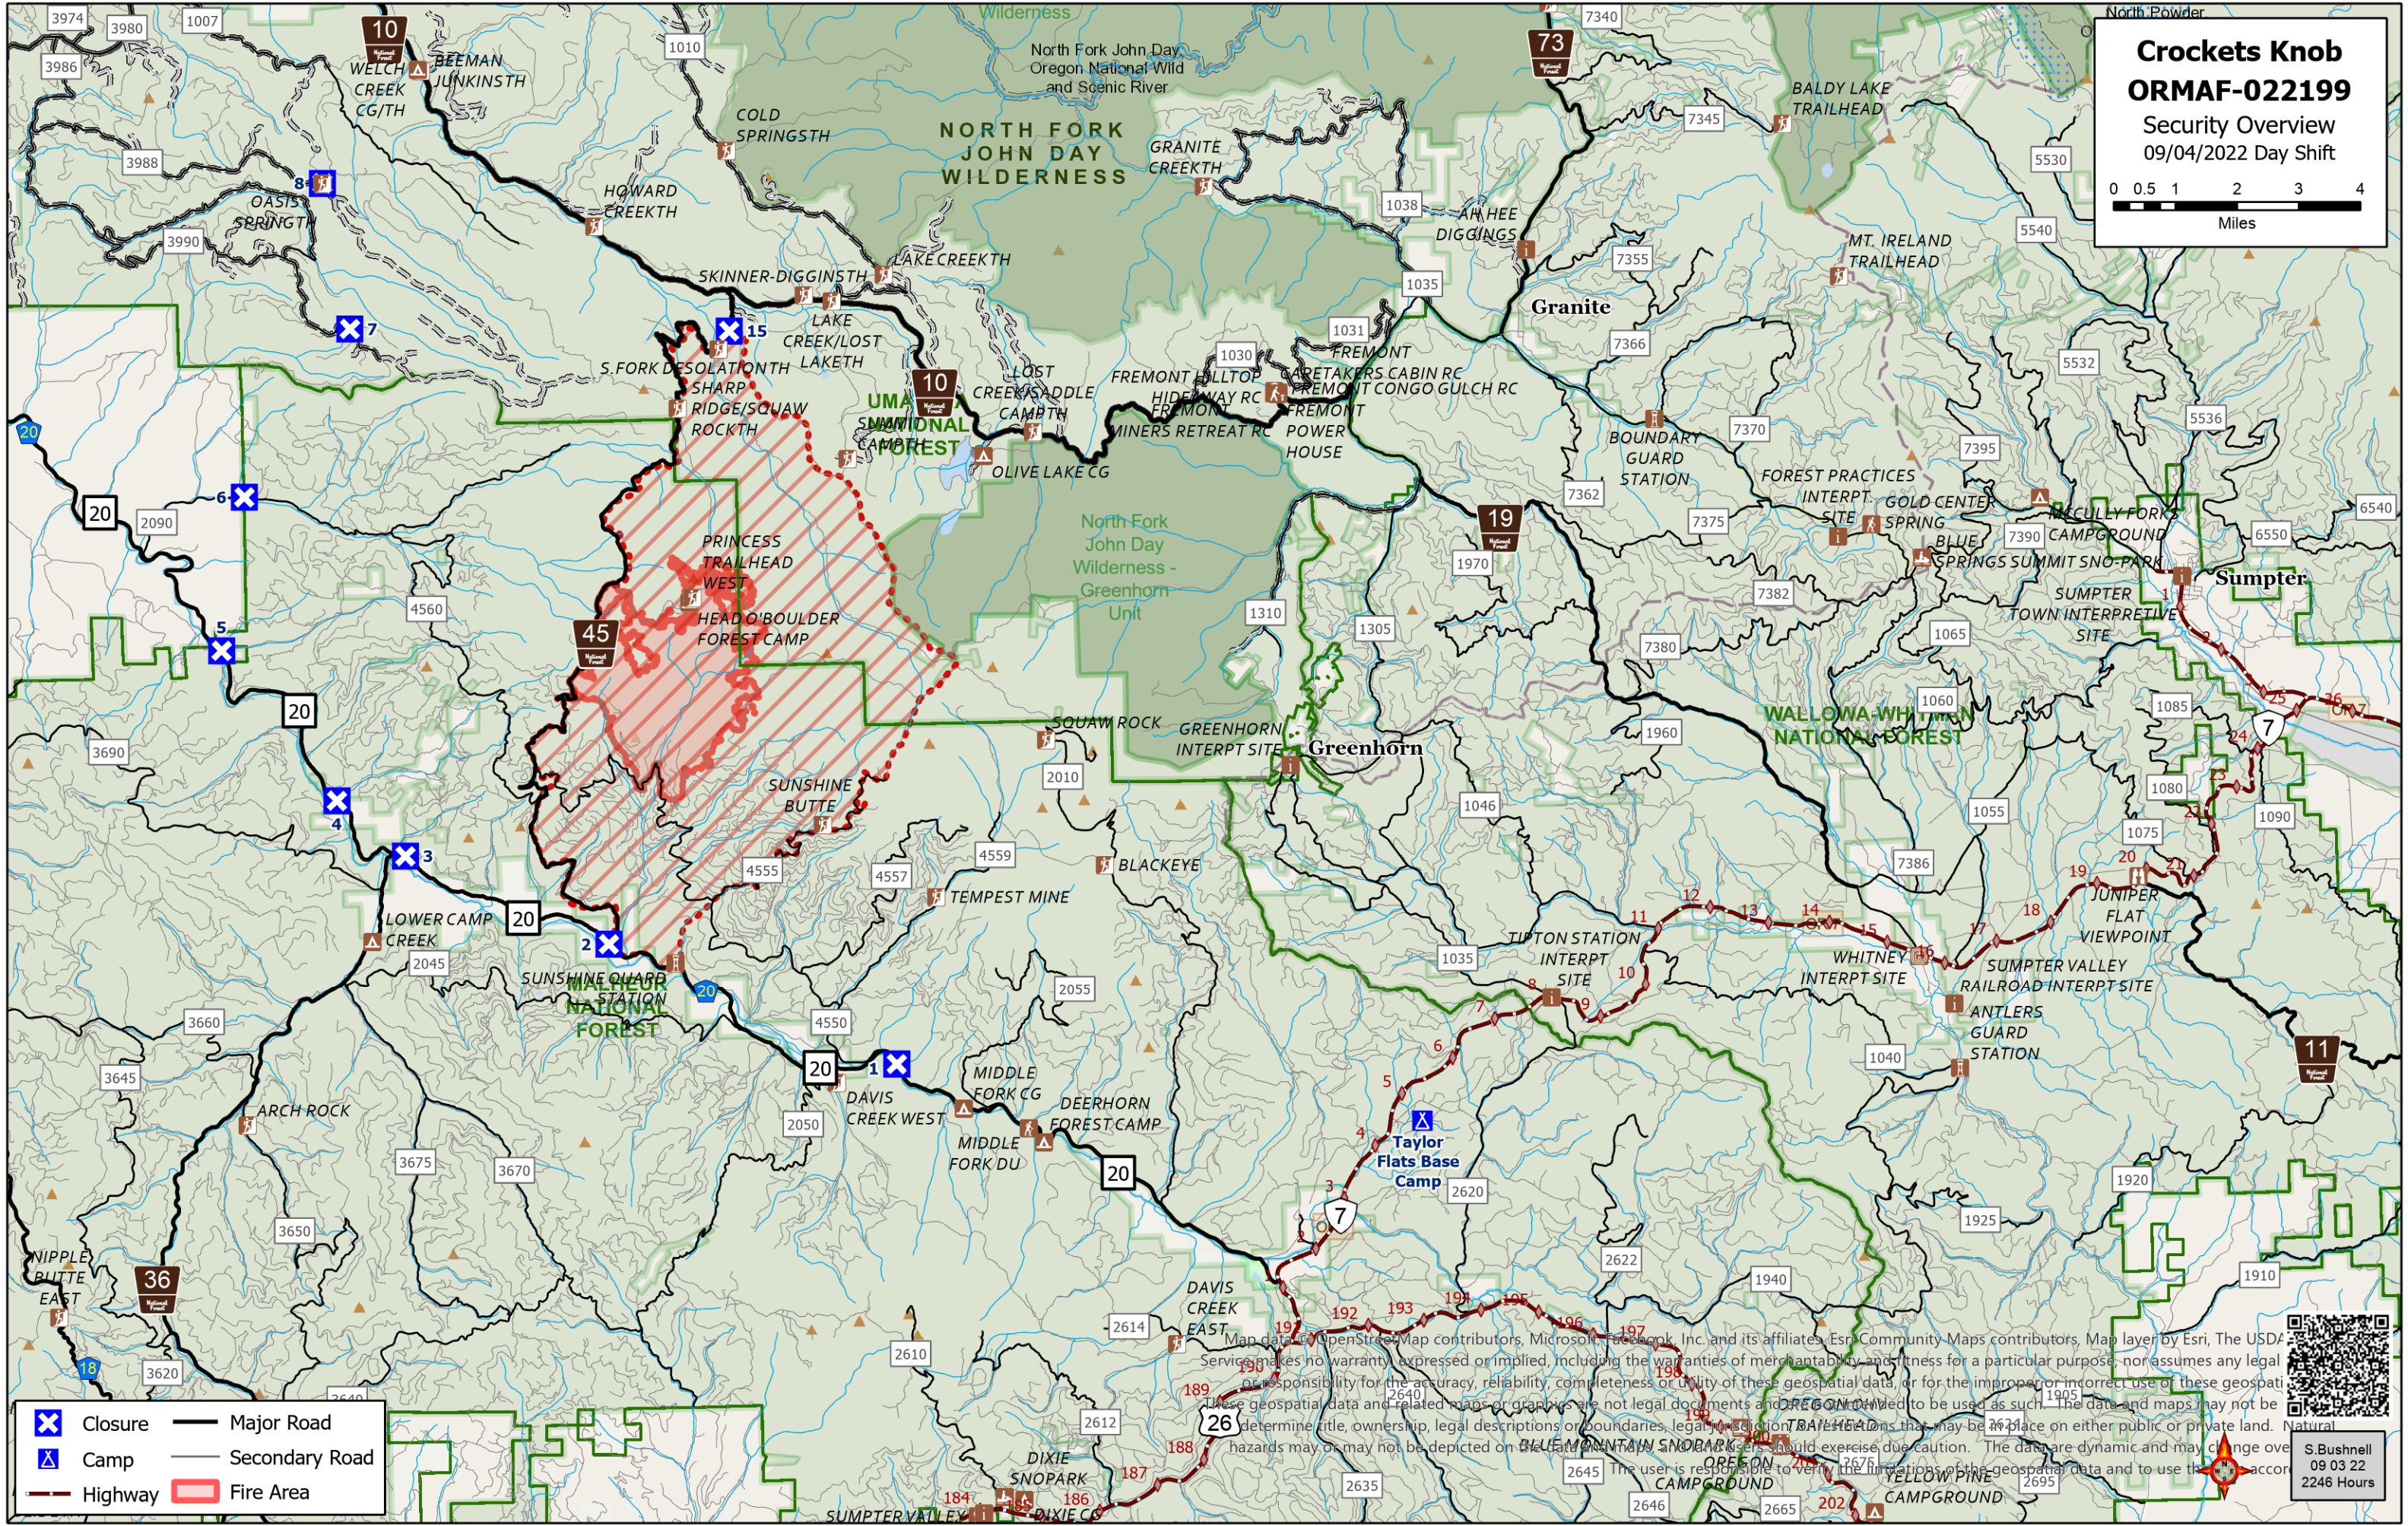

# Crocketts Knob ORMAF-022199

Security Overview  
09/04/2022 Day Shift

	Closure		Major Road
	Camp		Secondary Road
	Highway		Fire Area

Map data © OpenStreetMap contributors, Microsoft, Facebook, Esri, Community Maps contributors, Map layer by Esri, The USDA Service makes no warranty, expressed or implied, including the warranties of merchantability and fitness for a particular purpose, nor assumes any legal responsibility for the accuracy, reliability, completeness or utility of these geospatial data, or for the improper or incorrect use of these geospatial data. These geospatial data and related maps or graphics are not legal documents and should not be used as such. The data and maps may not be used to determine title, ownership, legal descriptions or boundaries, legal jurisdiction, zoning or regulatory requirements that may be in place on either public or private land. Natural hazards may or may not be depicted on this map. Users should exercise due caution. The data are dynamic and may change over time. The user is responsible to verify the limitations of the geospatial data and to use the data according to the intended purpose.

S. Bushnell  
09 03 22  
2246 Hours