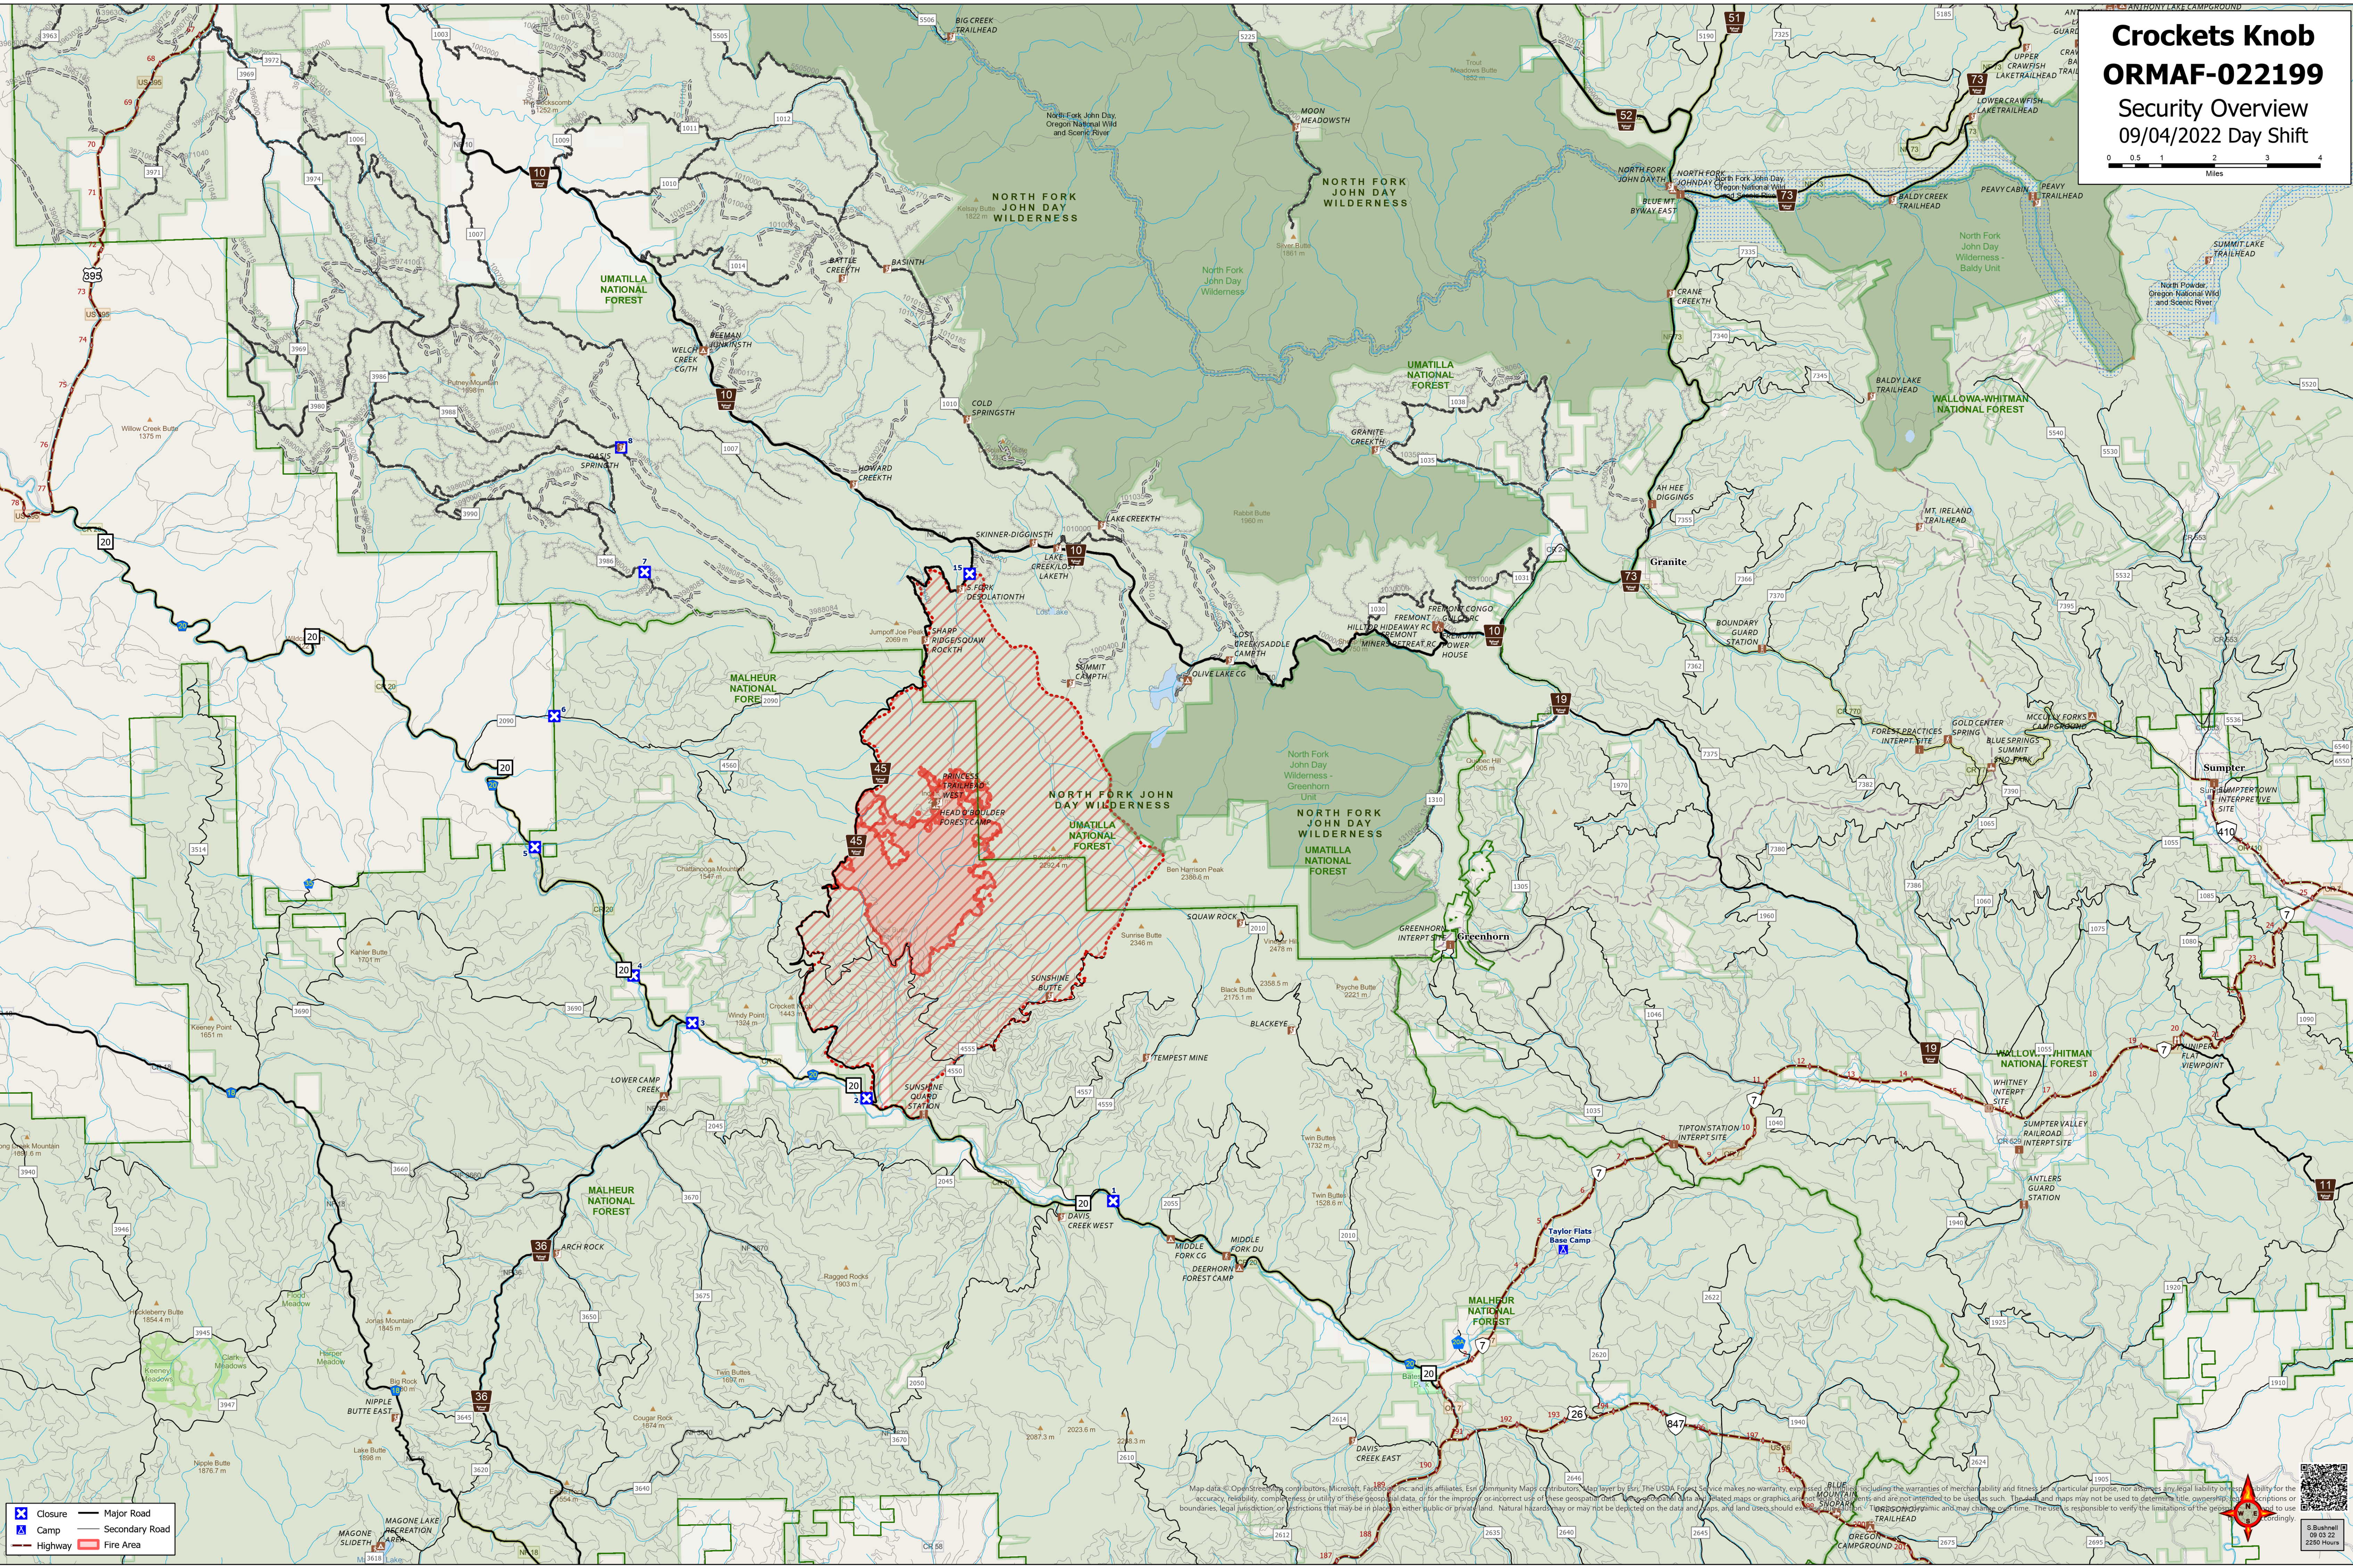

Crookets Knob ORMAF-022199

Security Overview
09/04/2022 Day Shift

- Closure
- Major Road
- Secondary Road
- Fire Area
- Highway

Map data © OpenStreetMap contributors, Microsoft, Facebook Inc. and its affiliates, Esri, Community Maps contributors, Mapbox by Esri, The USDA Forest Service makes no warranty, expressed or implied, including the warranties of merchantability and fitness for a particular purpose, nor assumes any legal liability or responsibility for the accuracy, reliability, completeness or utility of these geospatial data, or for the improvement or incorrect use of these geospatial data. The geospatial data and related maps or graphics are not to be used to determine title, ownership, boundaries, legal jurisdiction or restrictions that may be in place on either public or private land. Natural hazards may or may not be depicted on the data and maps, and land users should exercise caution accordingly. S. Bushnell 09/03/22 2250 Hours