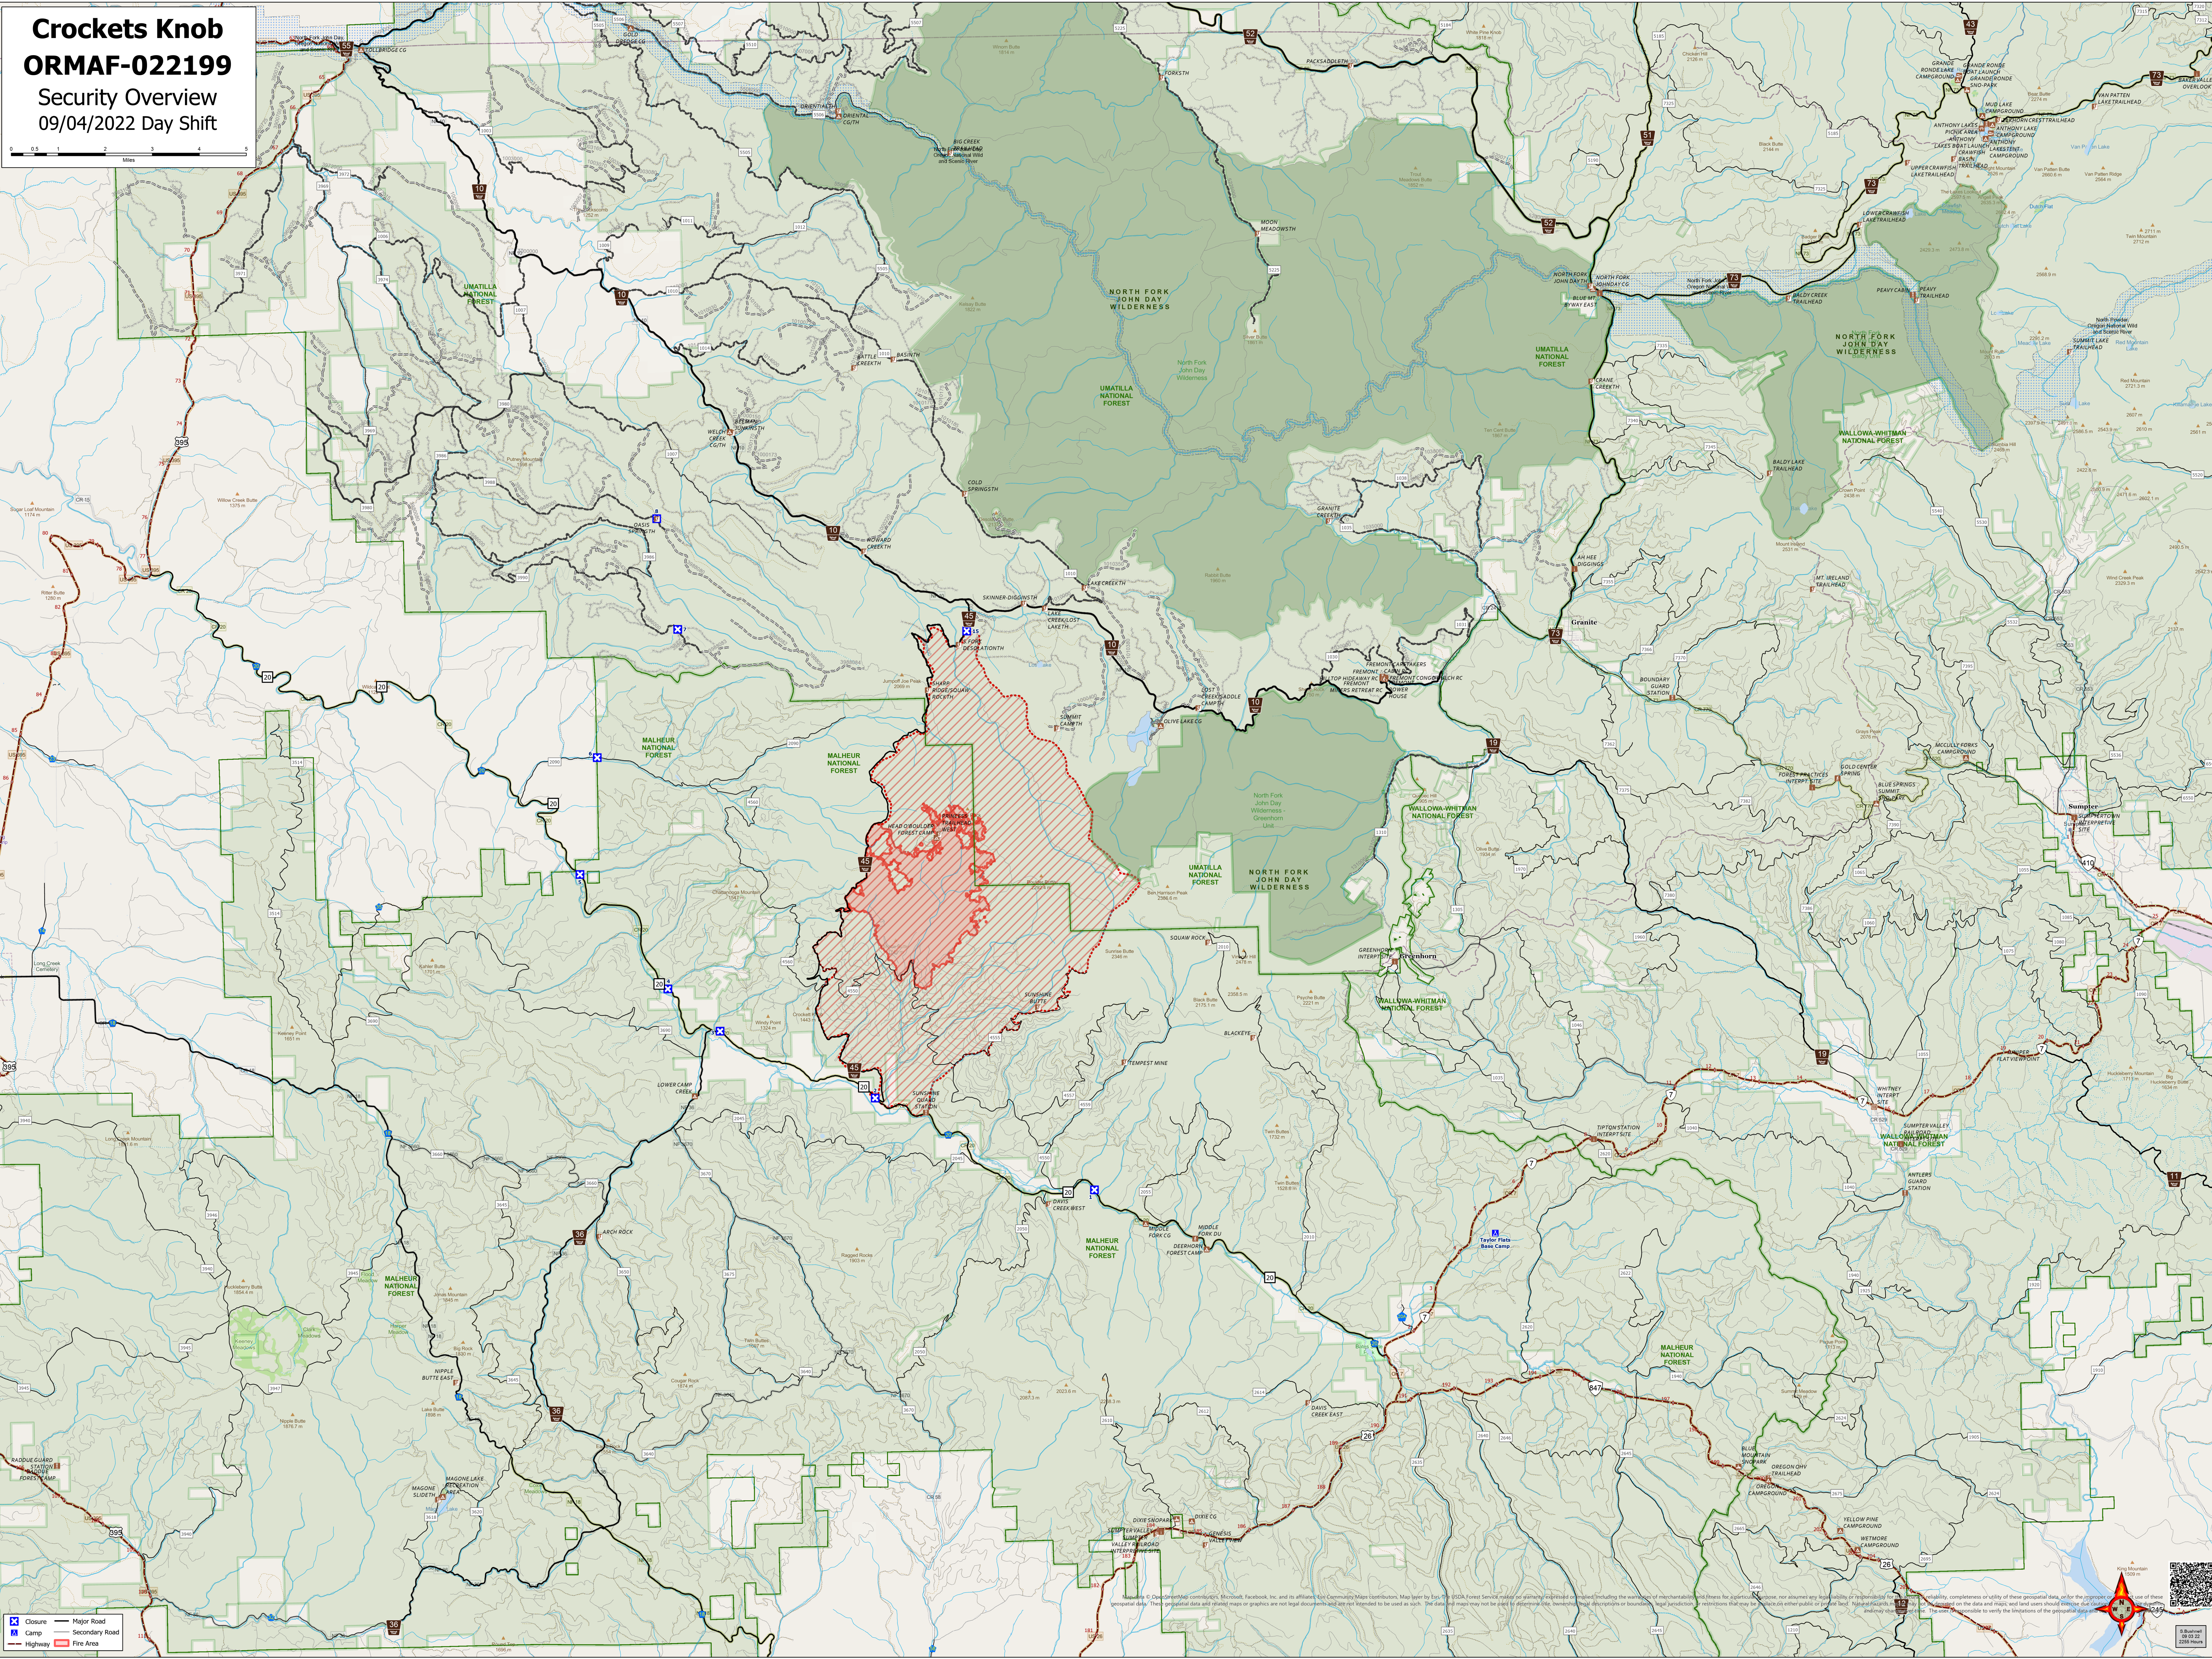

Crocketts Knob ORMAF-022199

Security Overview
09/04/2022 Day Shift

North Arrow

© 2022 Oregon State Department of Forestry

09/04/2022 09:00 AM