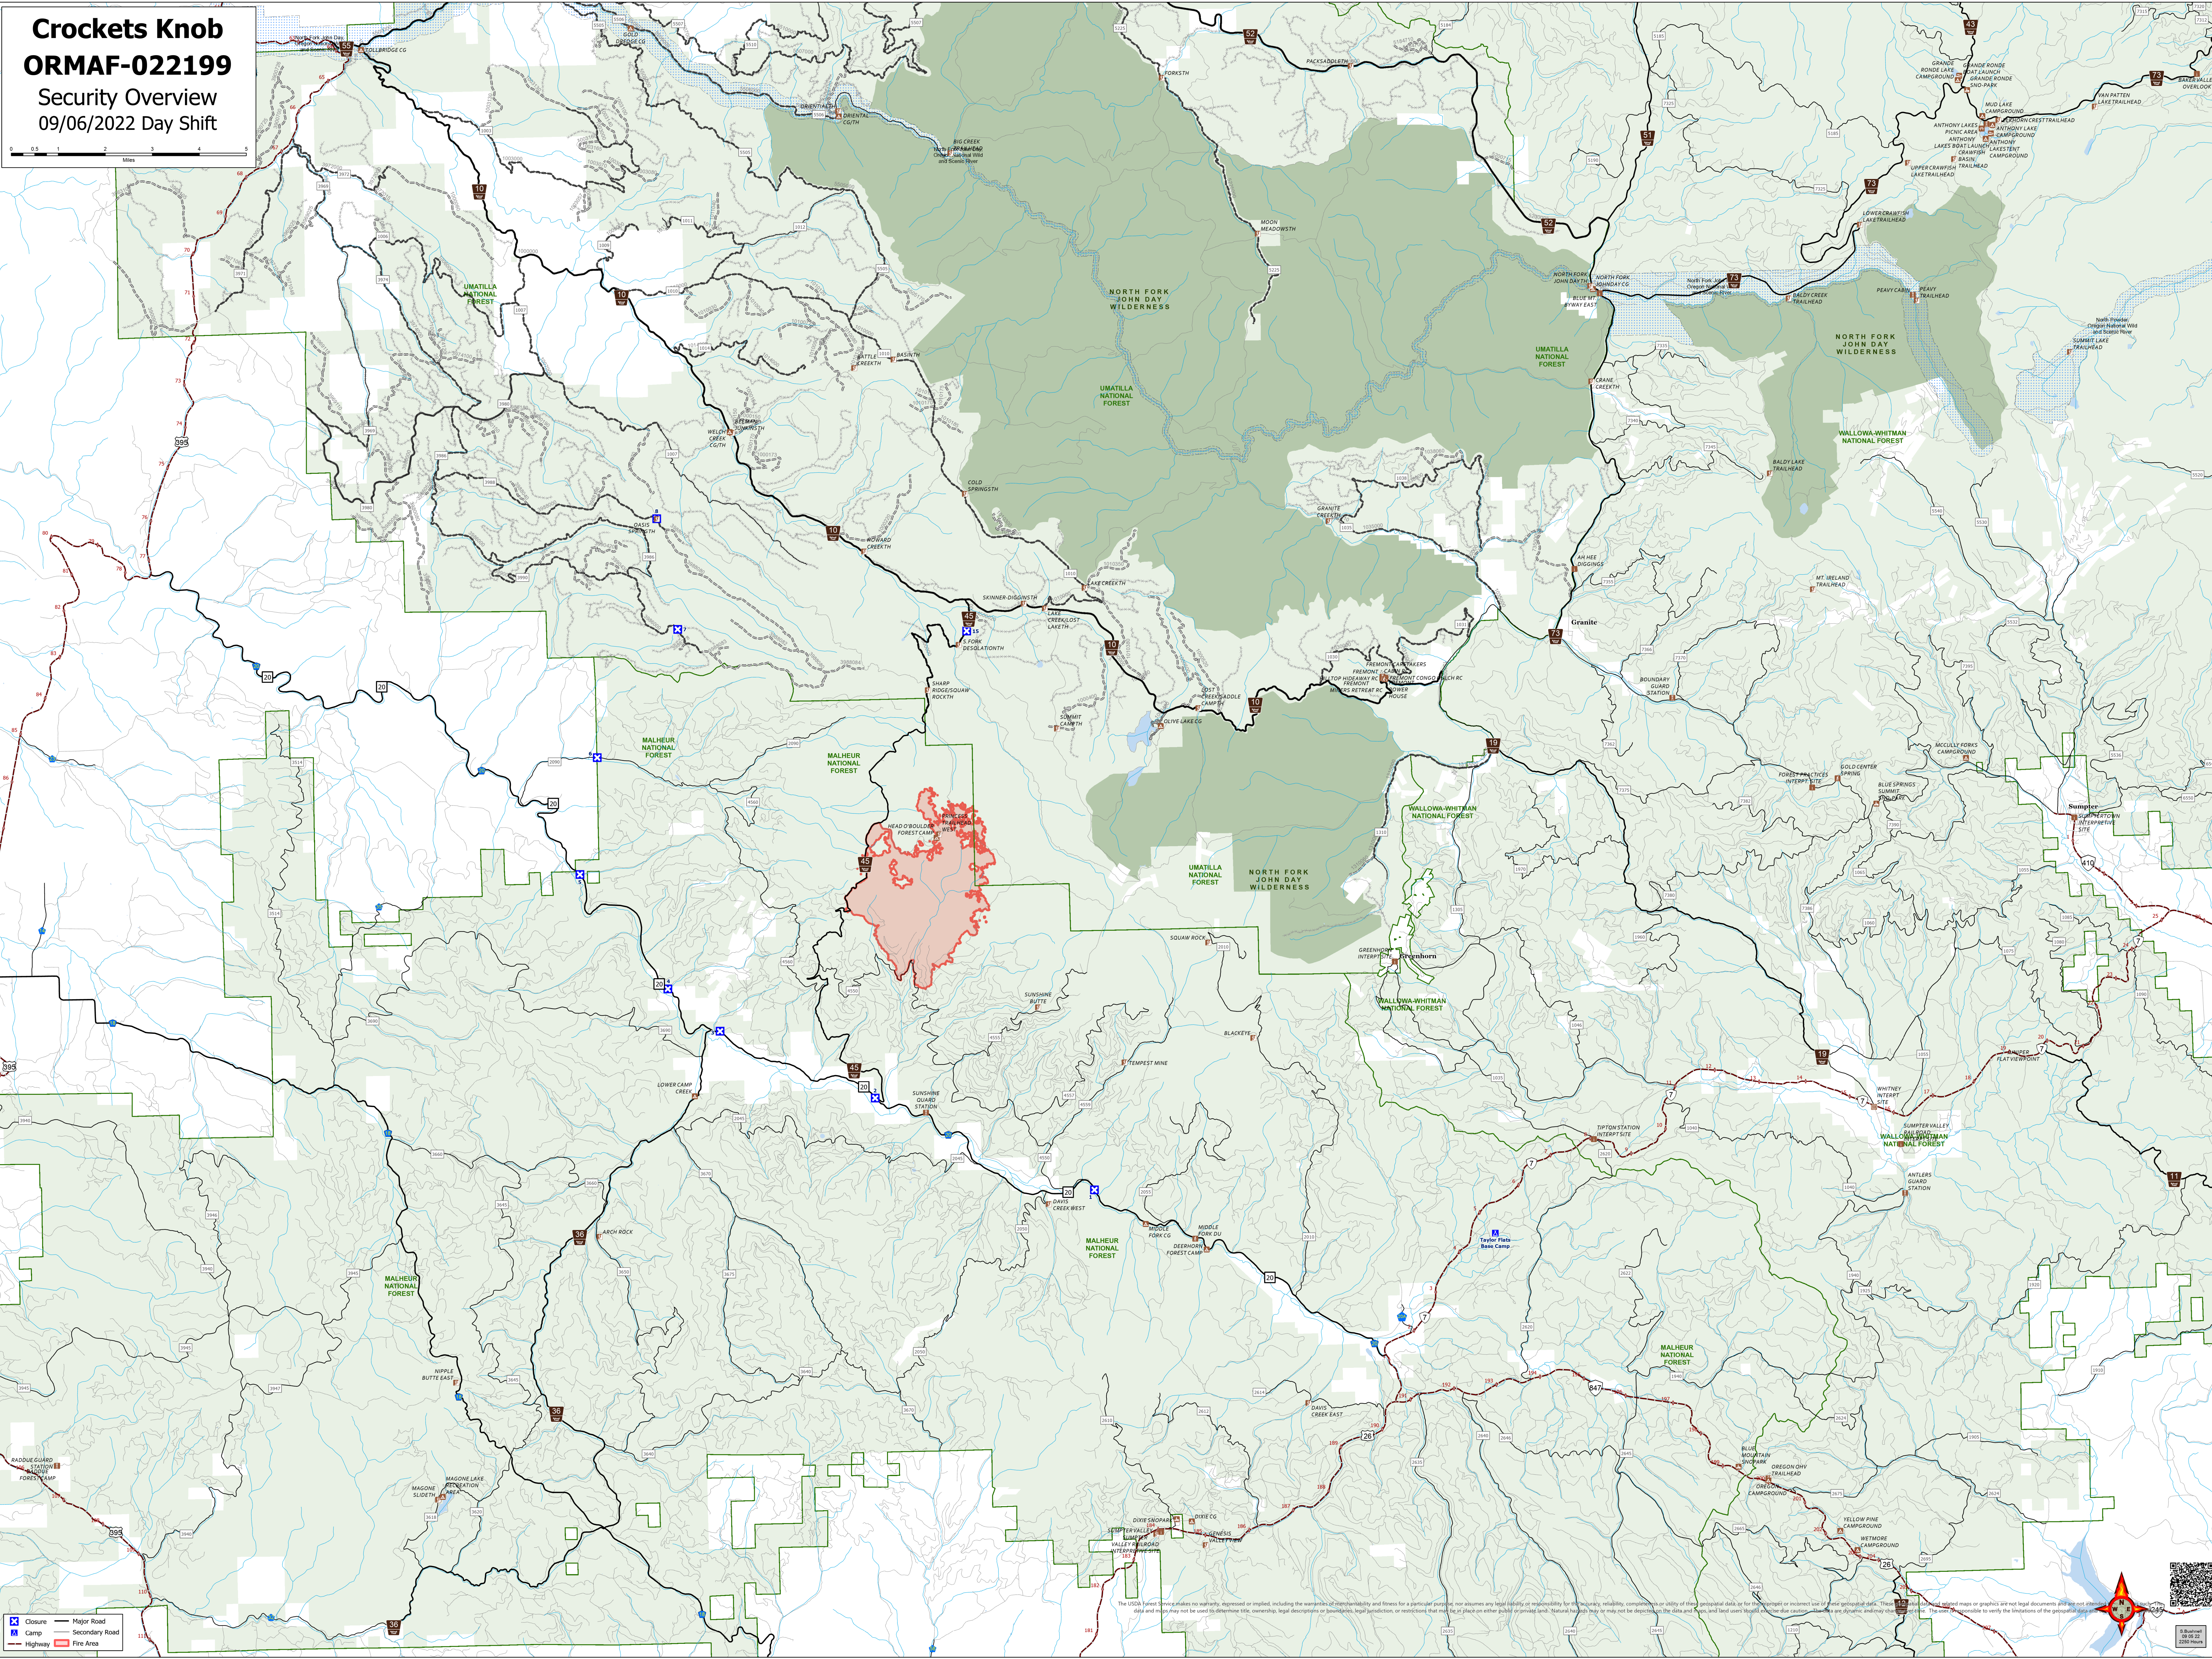

Crocketts Knob ORMAF-022199

Security Overview
09/06/2022 Day Shift

- Closure
- Major Road
- Camp
- Secondary Road
- Highway
- Fire Area