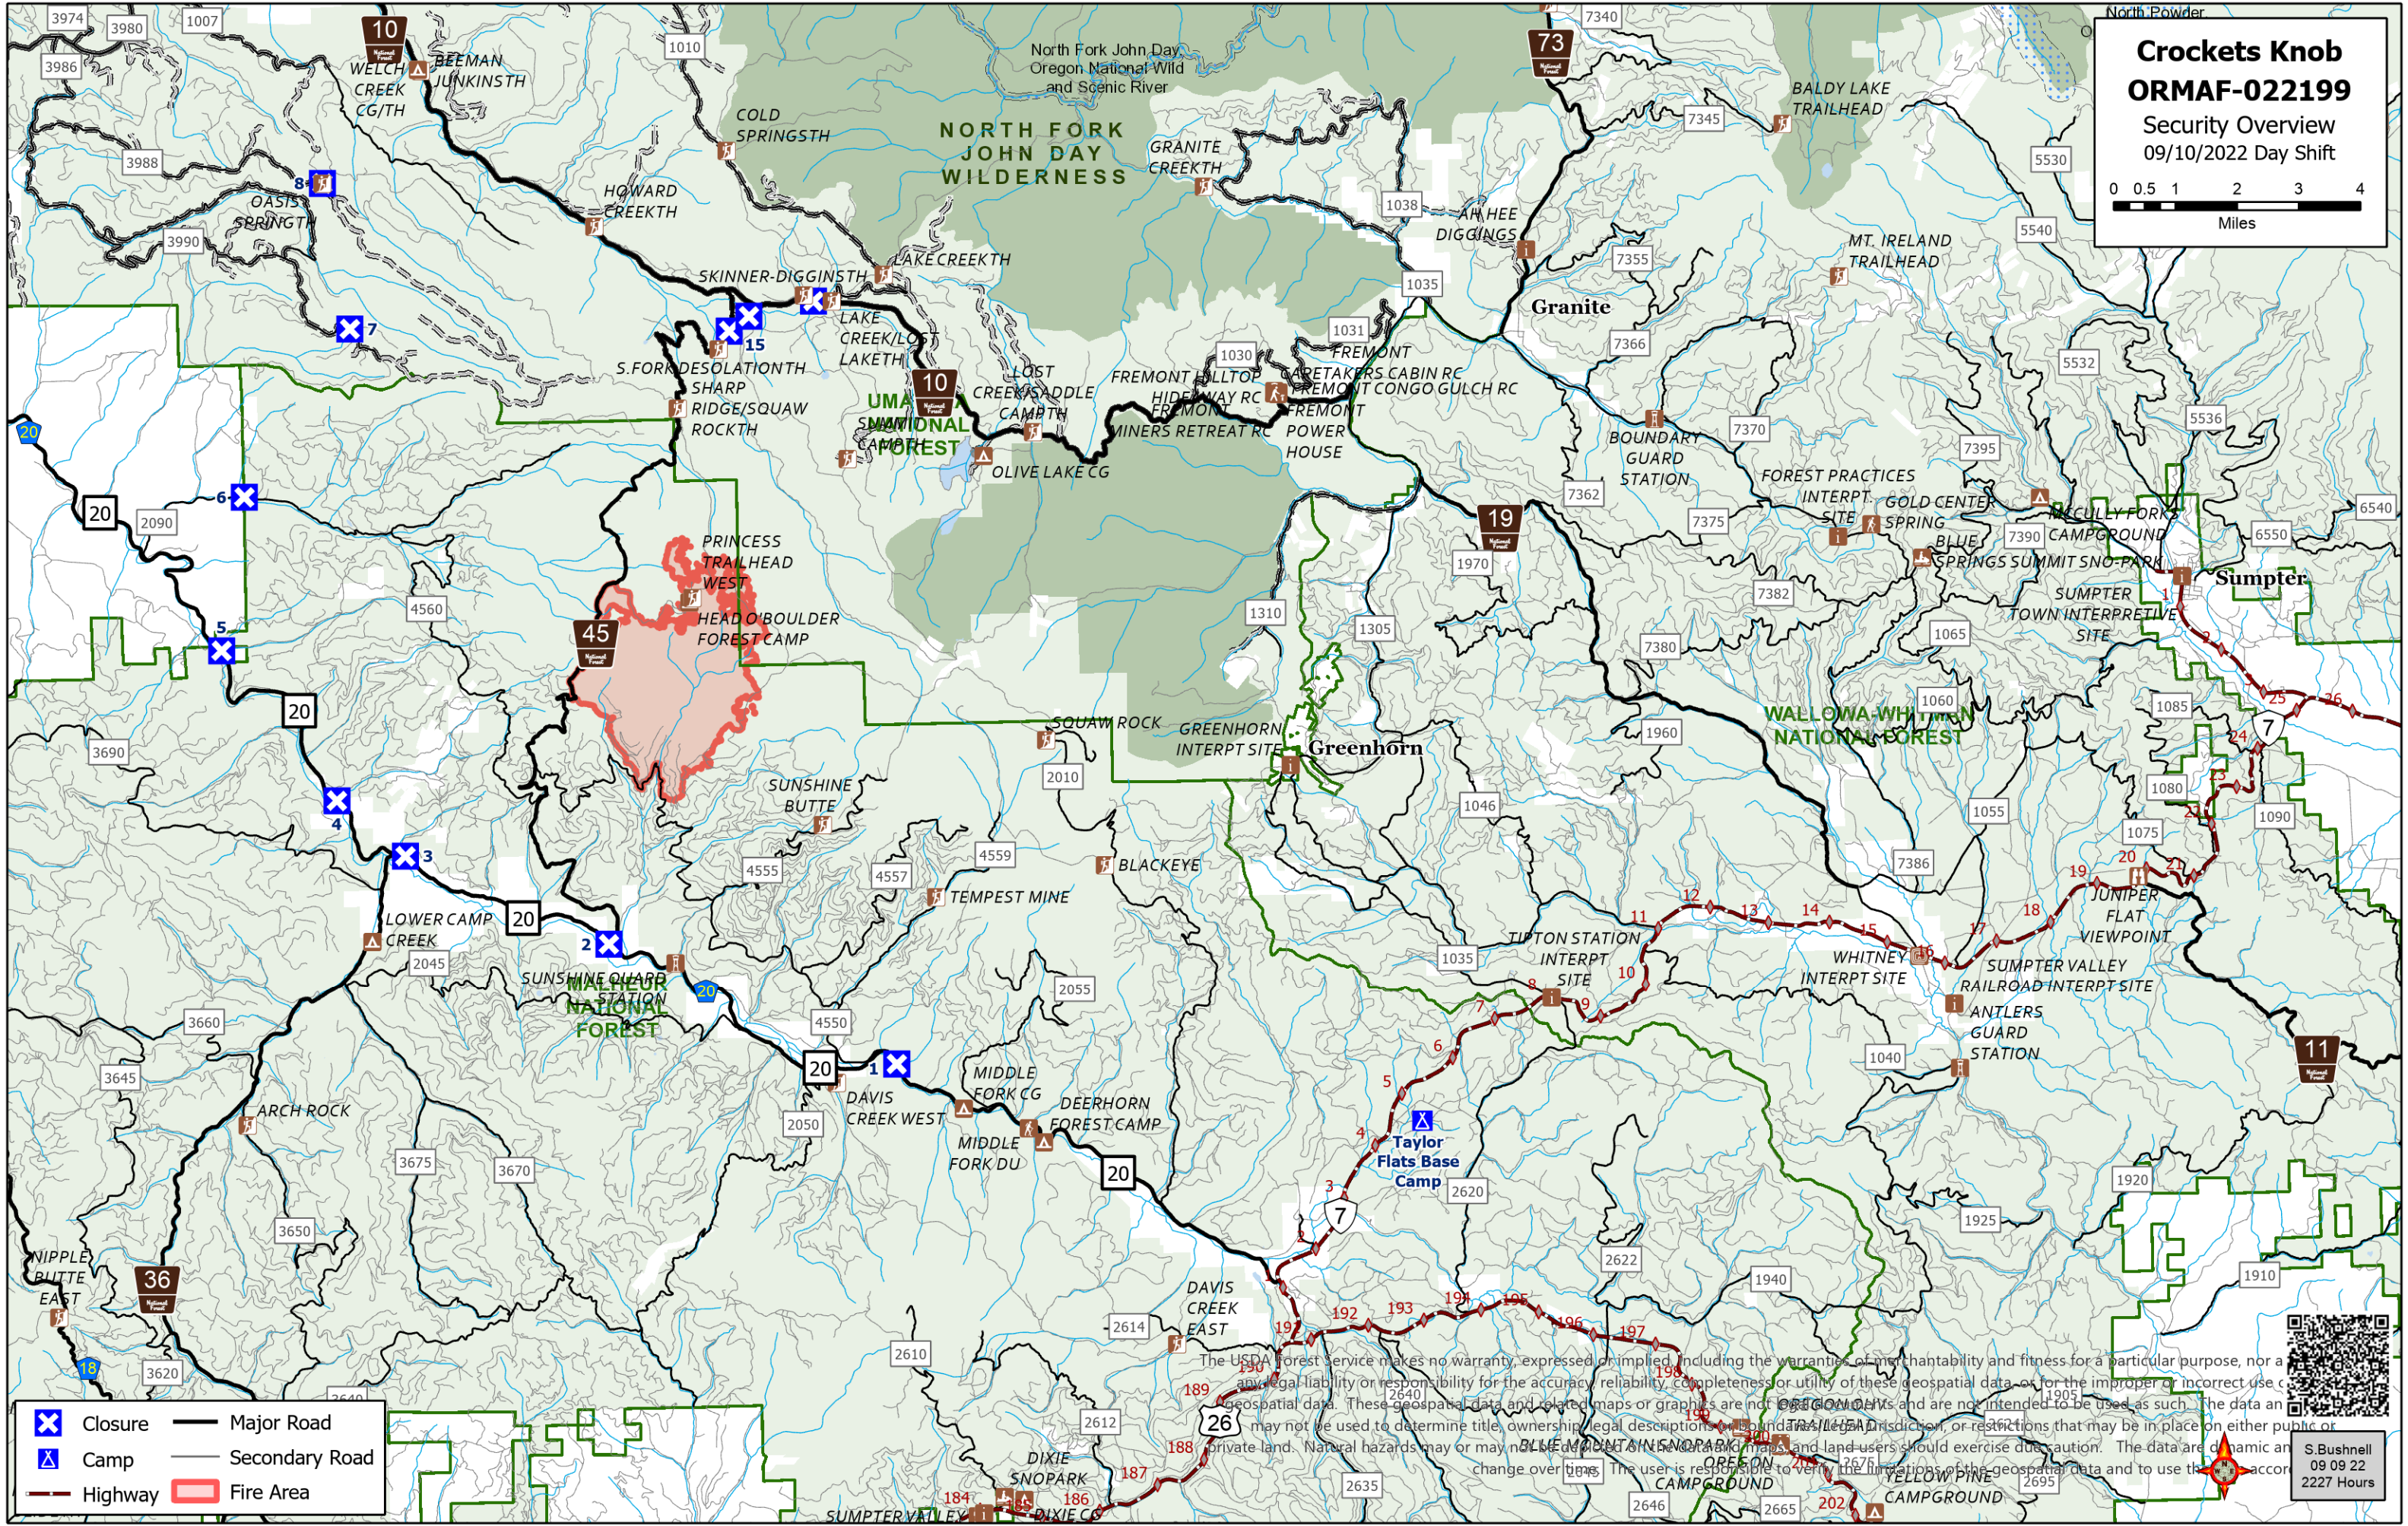

Crookets Knob ORMAF-022199

Security Overview
09/10/2022 Day Shift

	Closure		Major Road
	Camp		Secondary Road
	Highway		Fire Area

The USDA Forest Service makes no warranty, expressed or implied, including the warranties of merchantability and fitness for a particular purpose, nor a legal liability or responsibility for the accuracy, reliability, completeness, or utility of these geospatial data, or for the improper or incorrect use of geospatial data. These geospatial data and related maps or graphics are not for navigation and are not intended to be used as such. The data may not be used to determine title, ownership, legal descriptions, or boundaries, jurisdiction, or restrictions that may be in place on either public or private land. Natural hazards may or may not be depicted on these maps, and land users should exercise due caution. The data are dynamic and change over time. The user is responsible to verify the limitations of the geospatial data and to use them accordingly.

09/09/22
2227 Hours