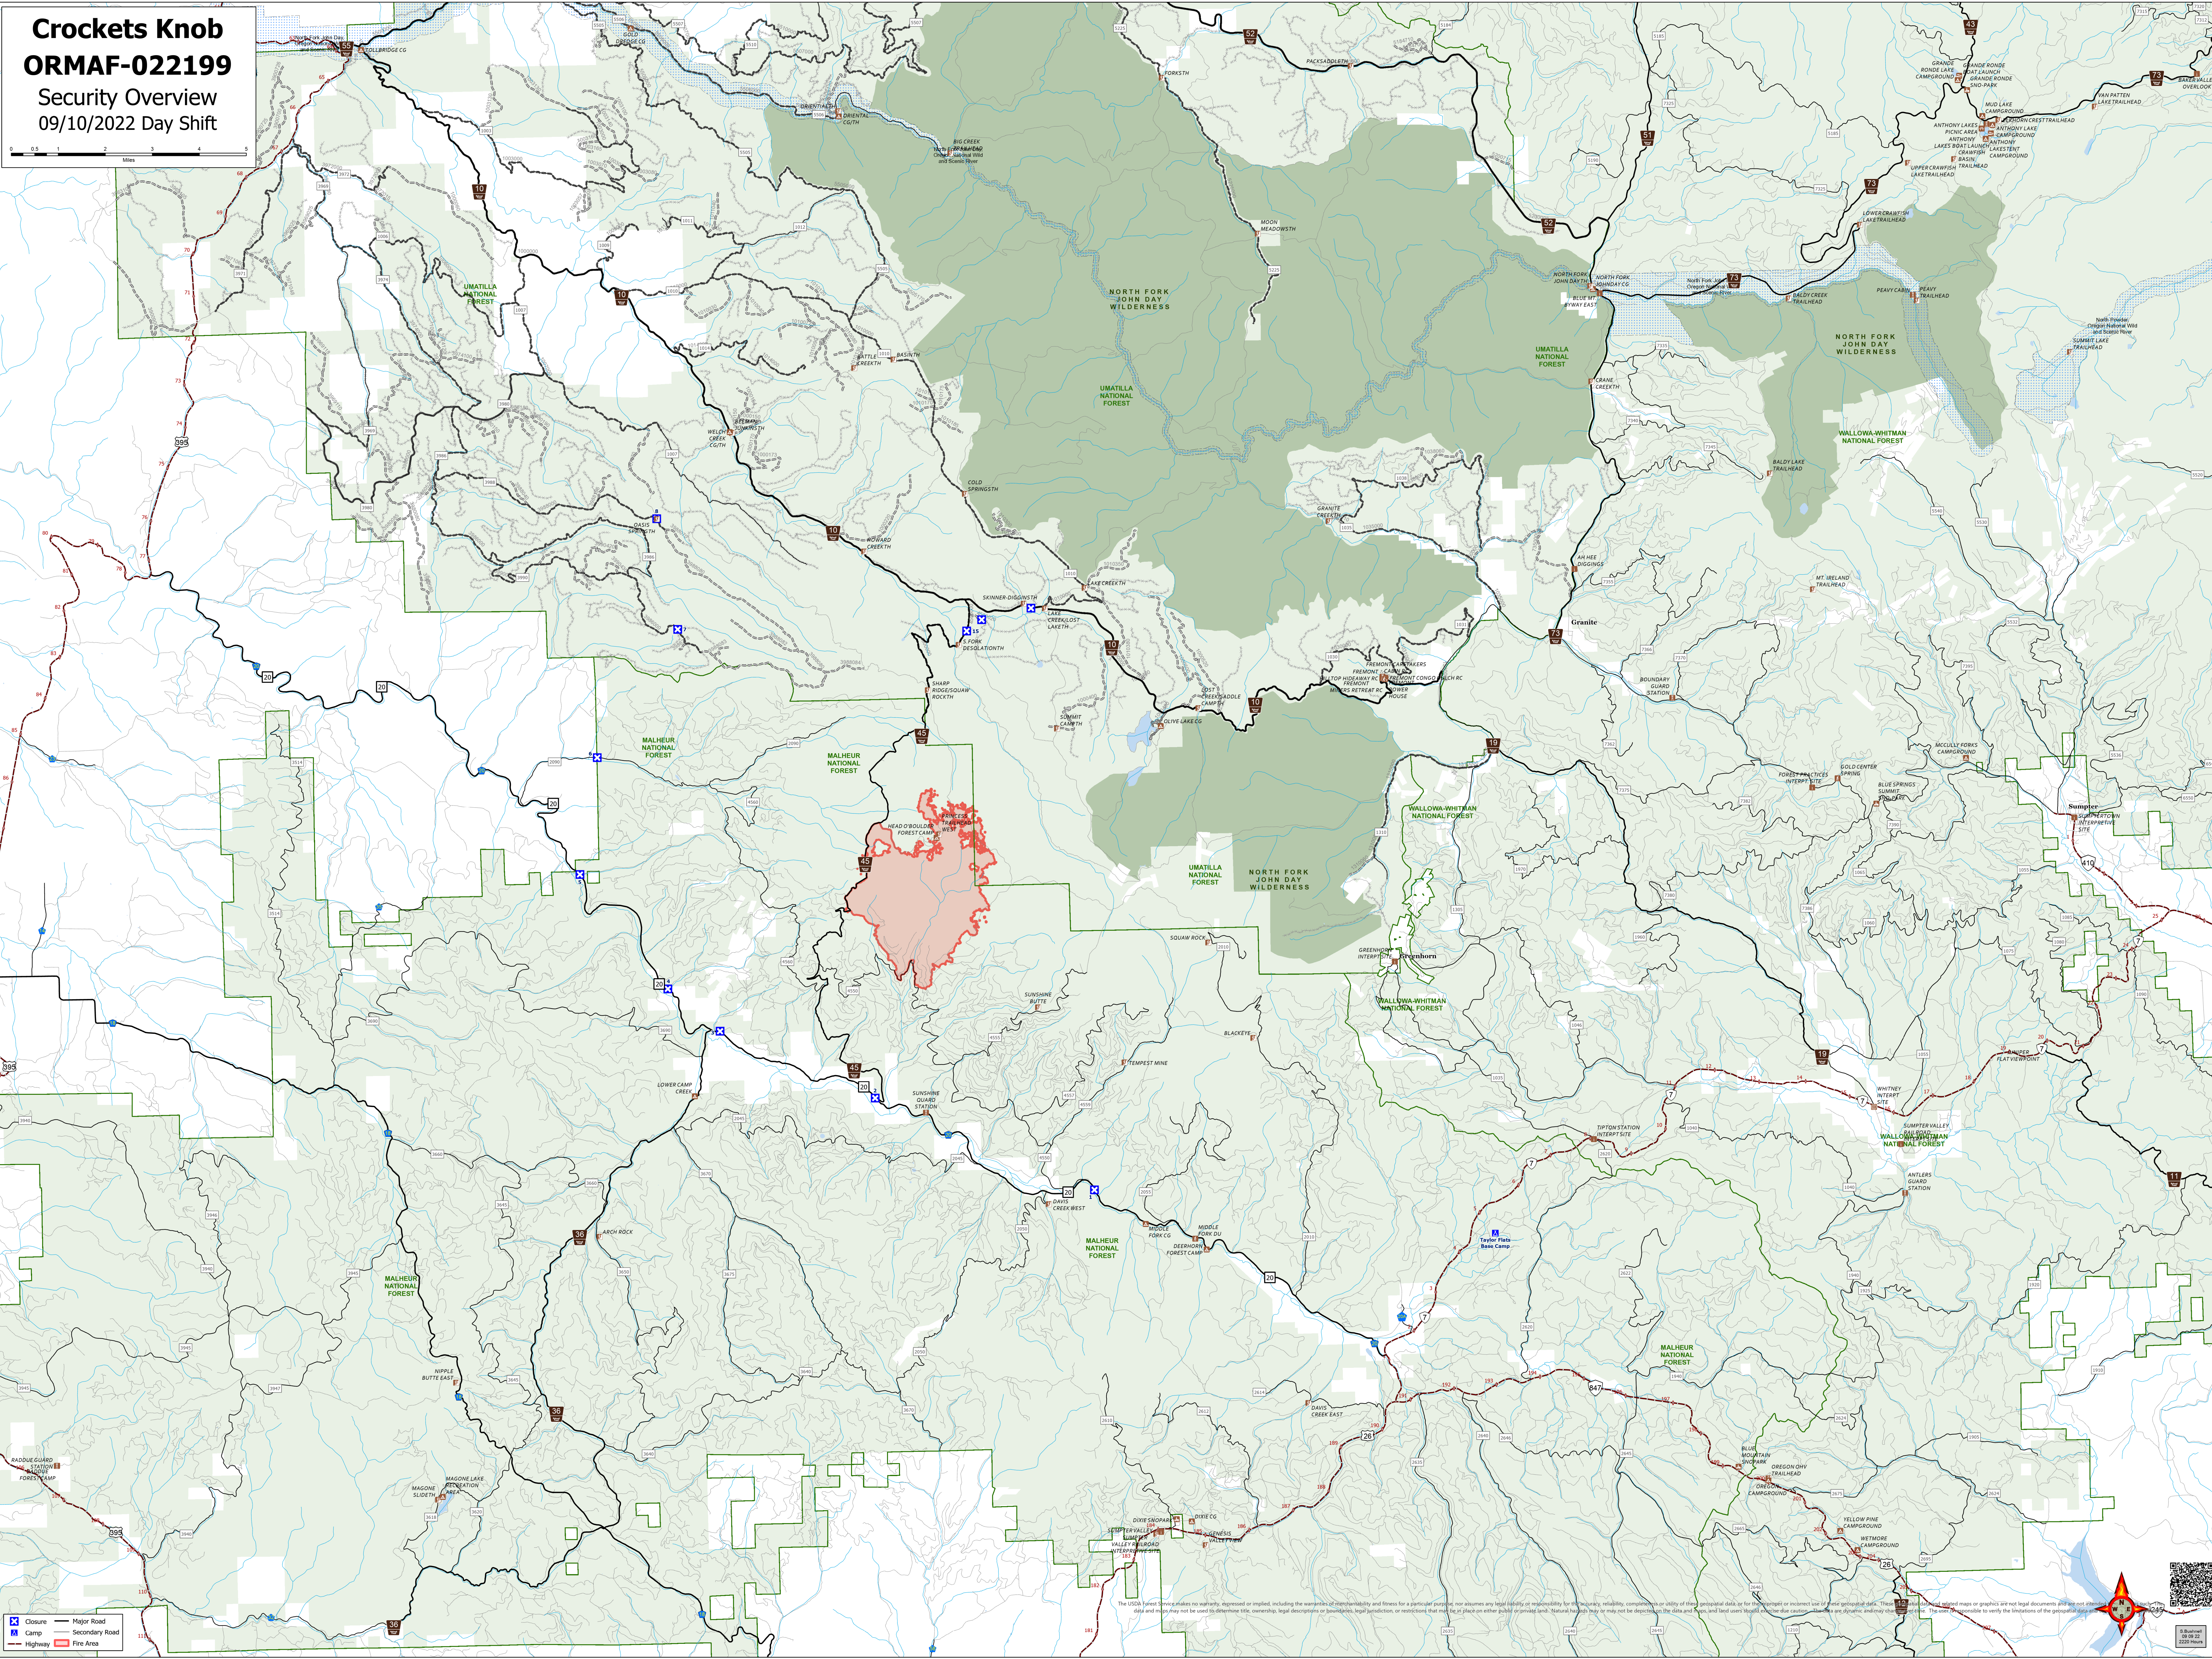

Crocketts Knob ORMAF-022199

Security Overview
09/10/2022 Day Shift

- Closure
- Major Road
- Camp
- Secondary Road
- Highway
- Fire Area