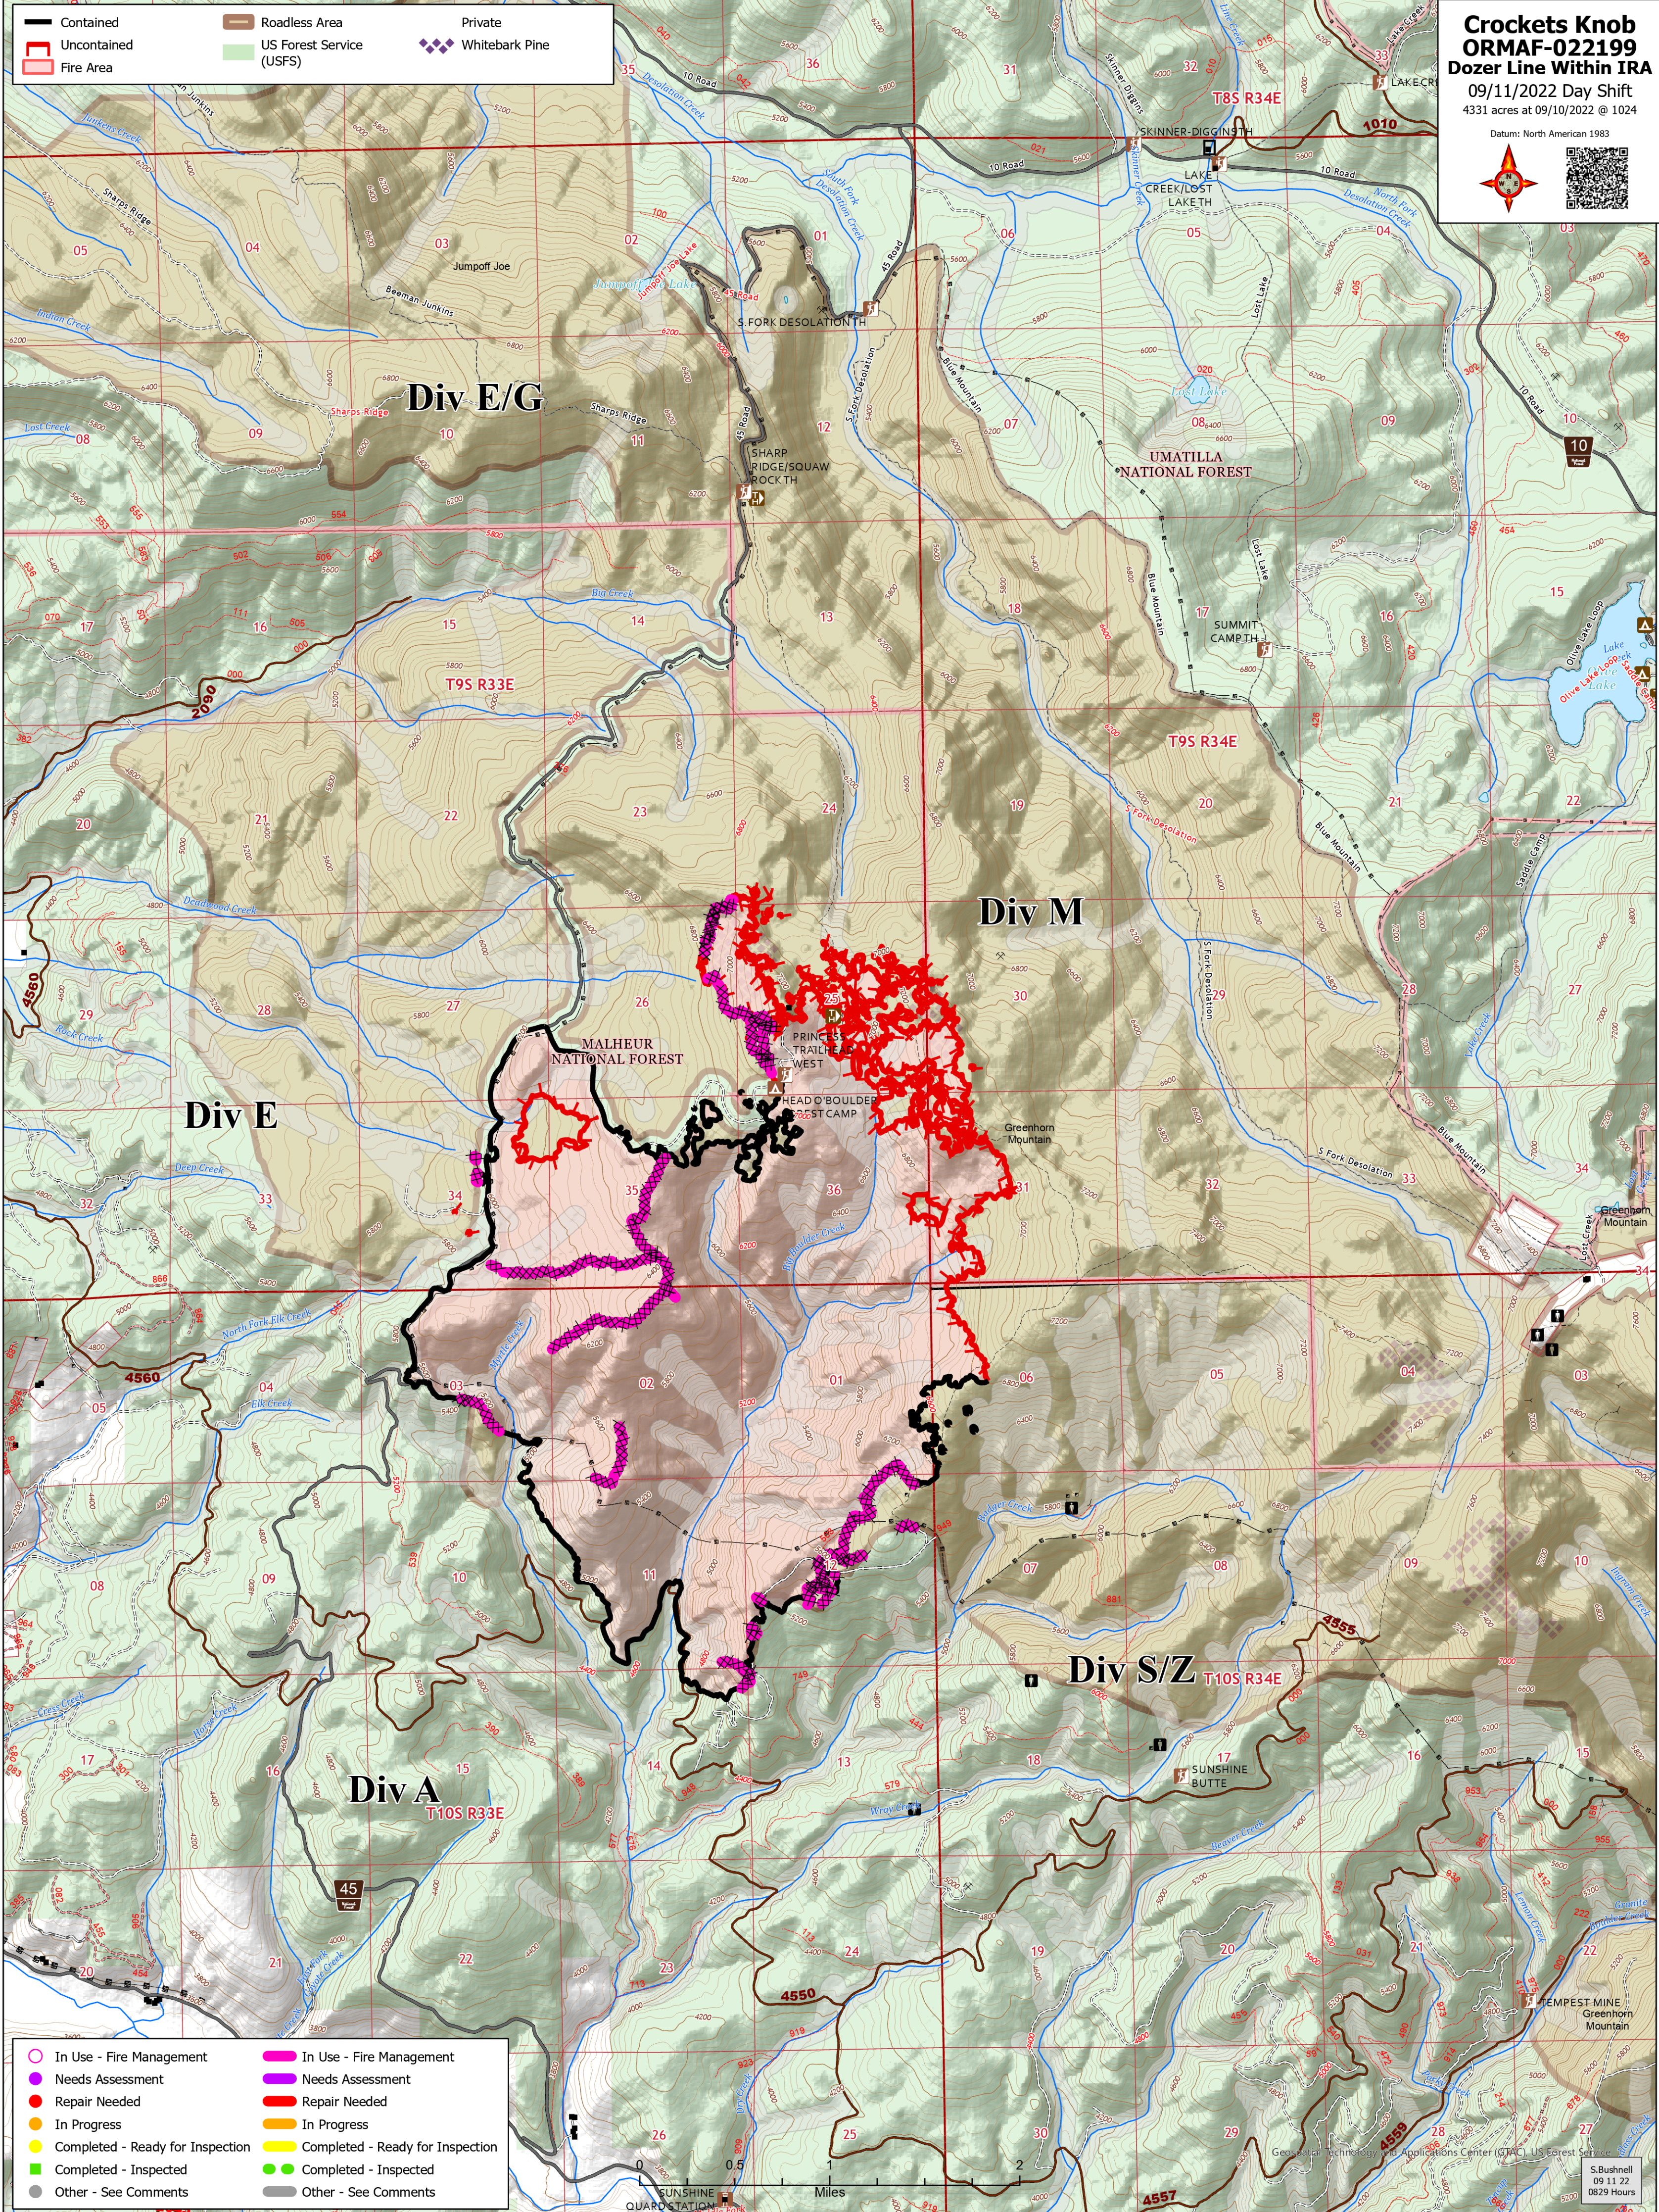

	Contained		Roadless Area		Private
	Uncontained		US Forest Service (USFS)		Whitebark Pine
	Fire Area				

	In Use - Fire Management		In Use - Fire Management
	Needs Assessment		Needs Assessment
	Repair Needed		Repair Needed
	In Progress		In Progress
	Completed - Ready for Inspection		Completed - Ready for Inspection
	Completed - Inspected		Completed - Inspected
	Other - See Comments		Other - See Comments