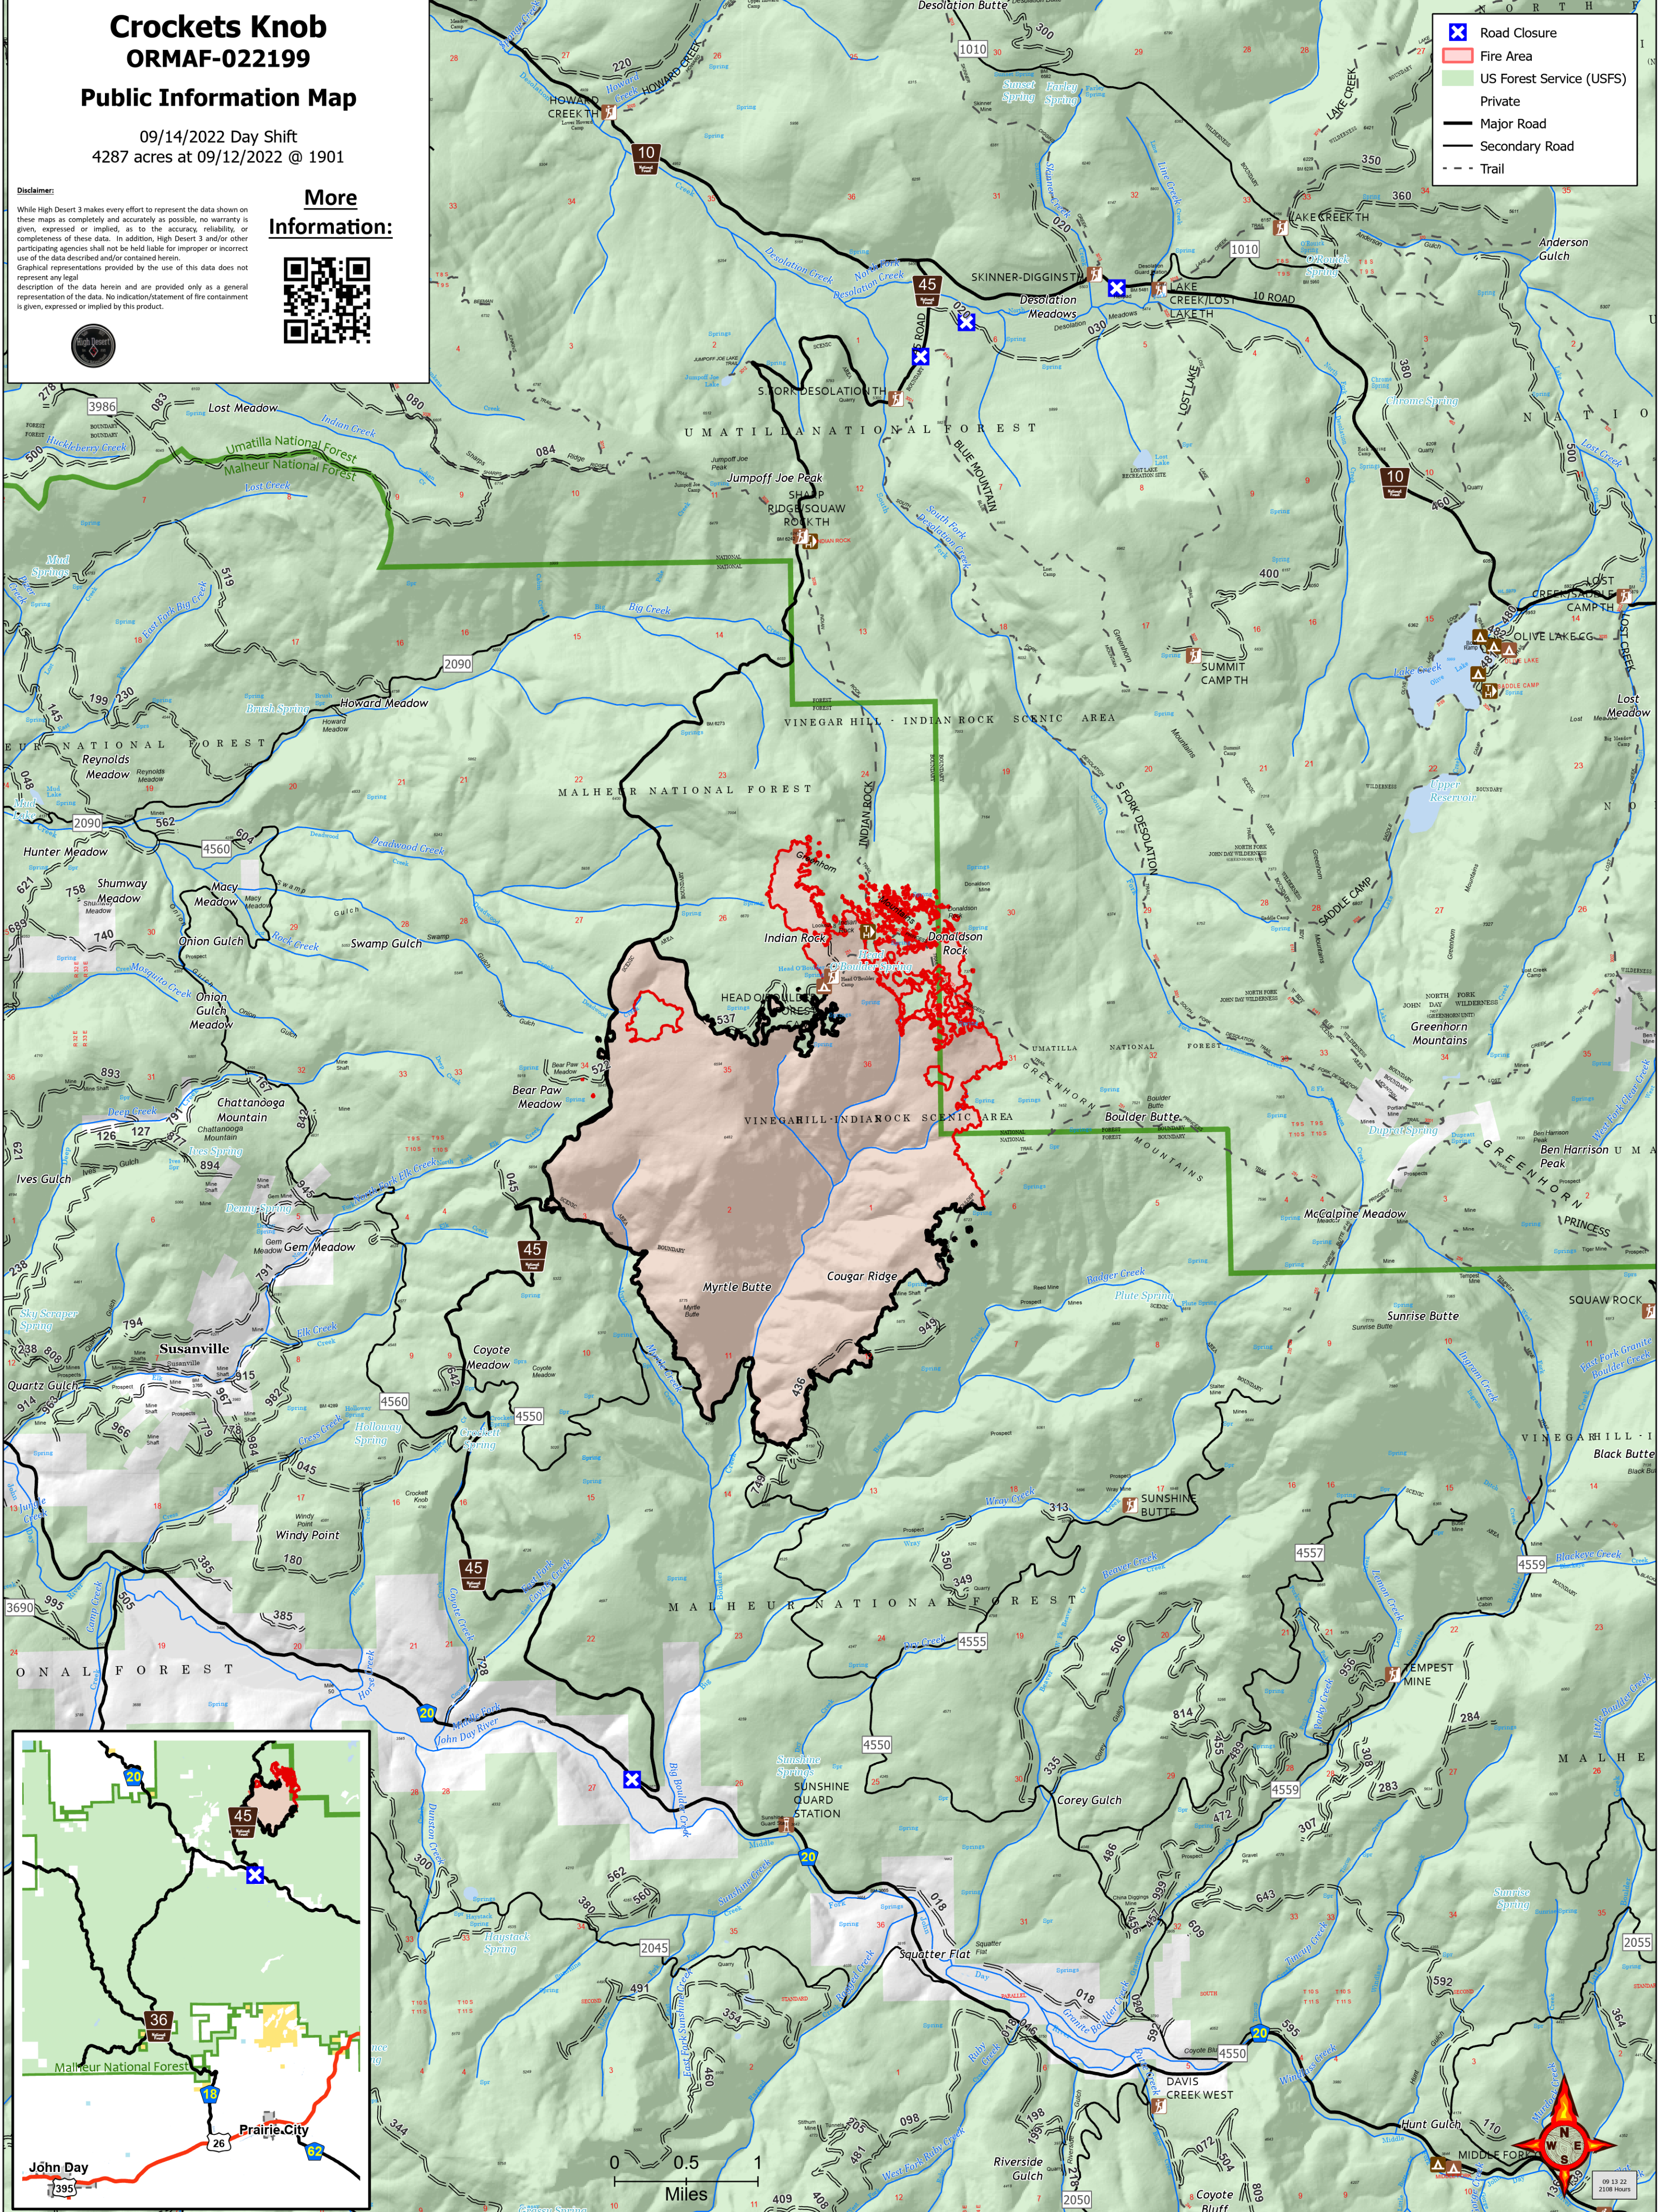

Crocketts Knob ORMAF-022199

Public Information Map

09/14/2022 Day Shift
4287 acres at 09/12/2022 @ 1901

More Information:

- Road Closure
- Fire Area
- US Forest Service (USFS)
- Private
- Major Road
- Secondary Road
- Trail

09/13/22
2:08 Hours