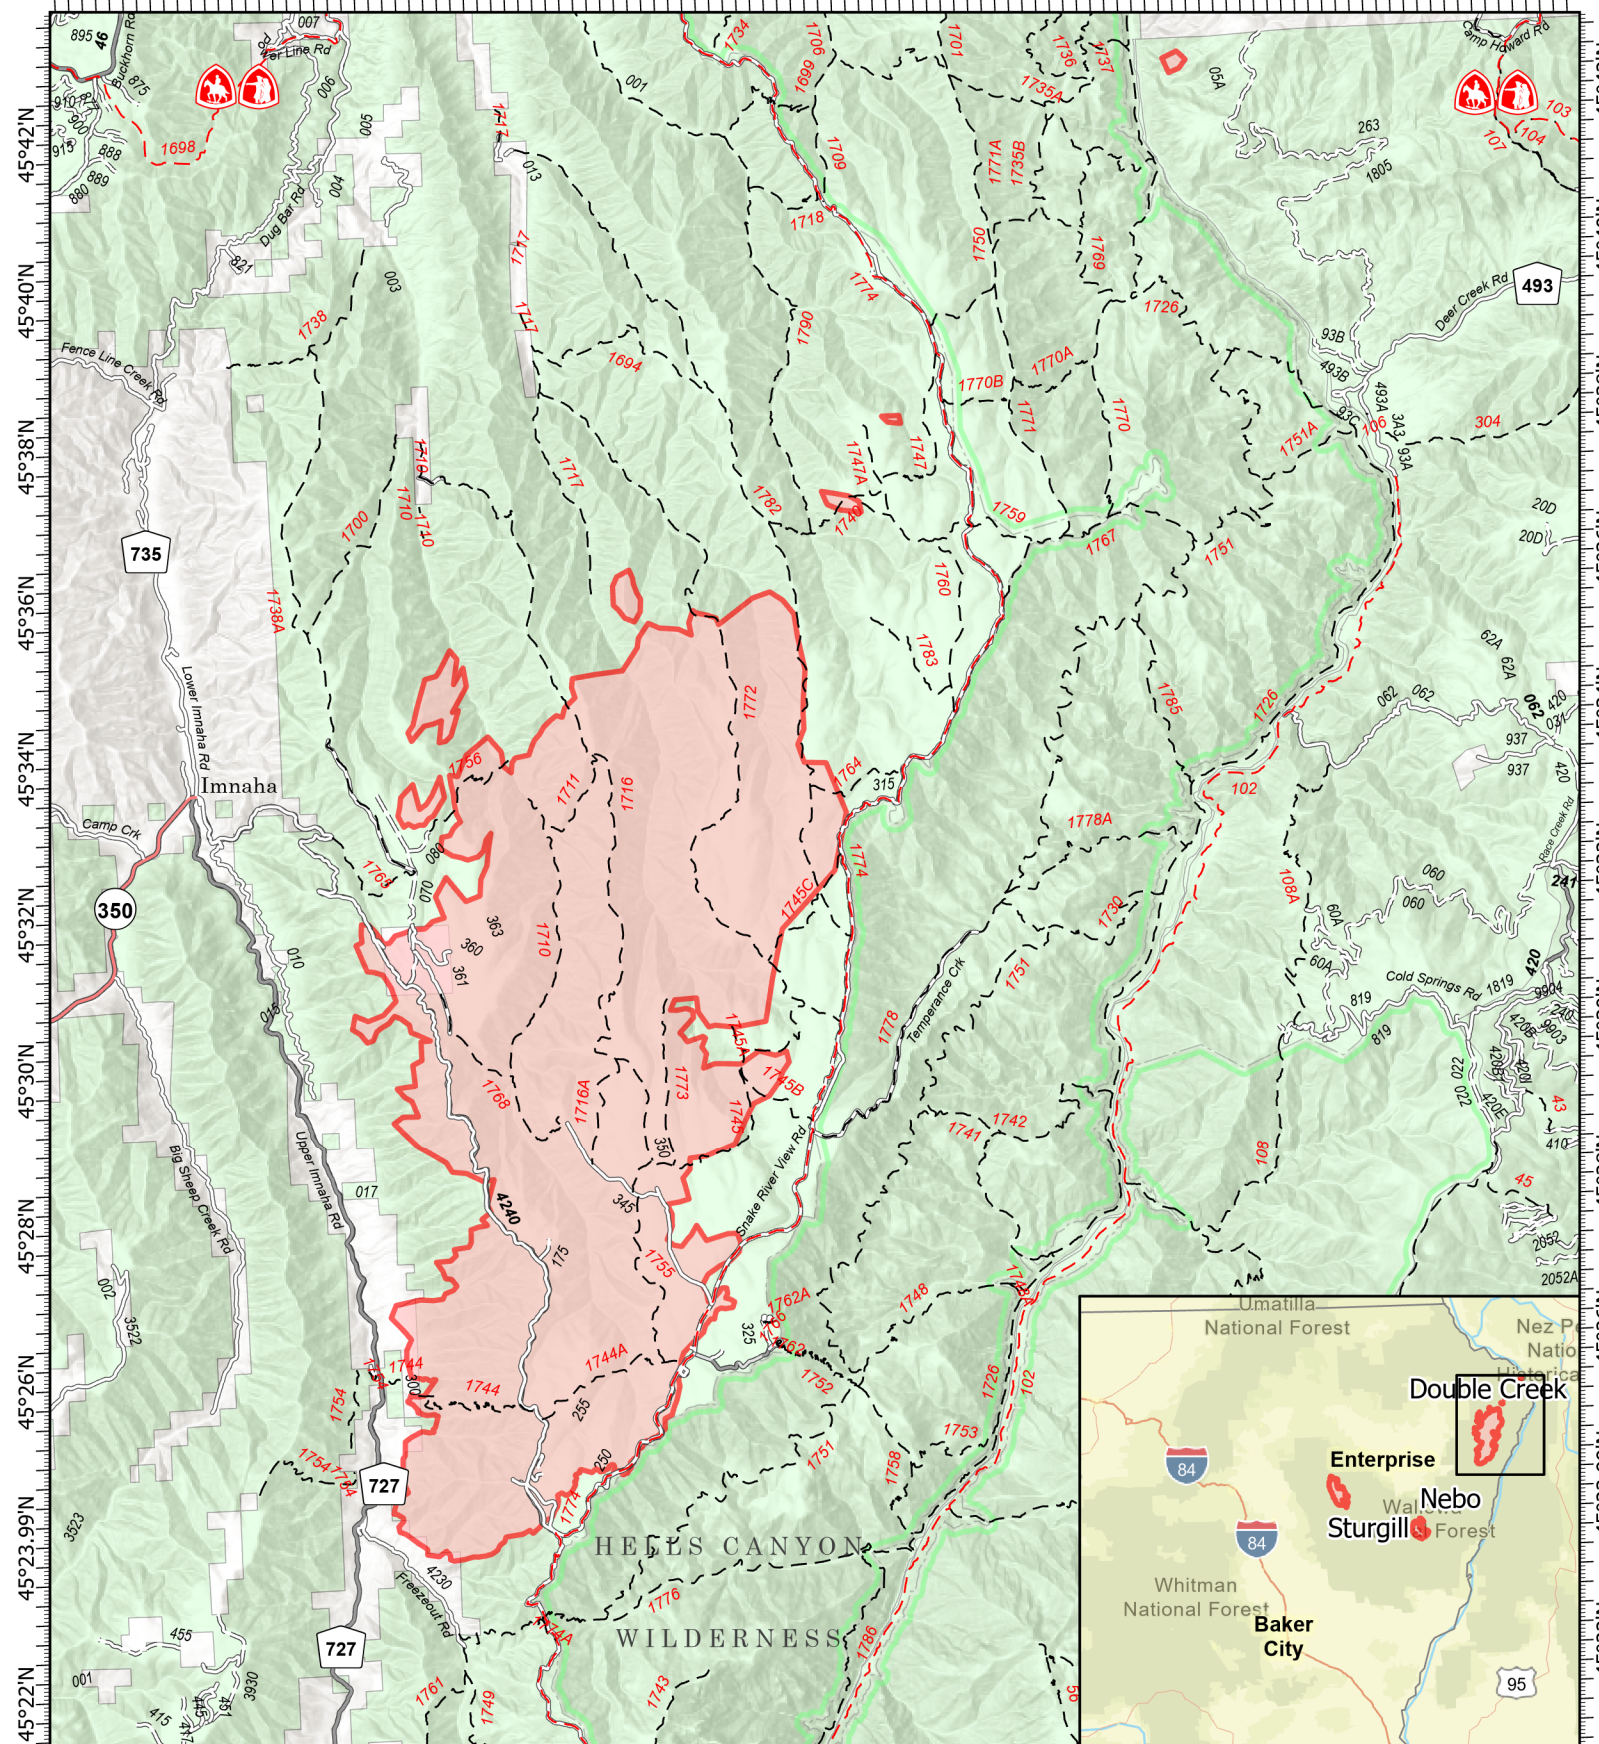

116°52'W 116°50'W 116°48'W 116°46'W 116°44'W 116°42'W 116°40'W 116°38'W 116°36.01'W 116°34'W 116°32'W 116°30'W 116°28'W 116°26'W

116°52'W 116°50'W 116°48'W 116°46'W 116°44'W 116°42'W 116°40'W 116°38'W 116°36.01'W 116°34'W 116°32'W 116°30'W 116°28'W 116°26'W

<p>Public Information</p> <p>Double Creek</p> <p>OR-WWF-000400</p> <p>09/04/22</p> <p>38,0498 acres at 9/3/22 1700</p>	Wildfire Daily Fire Perimeter	Gravel Road
	National_Trails	Dirt Roads
	Trail	Unimproved Roads
	National Designated Trail	FS Wilderness Boundary
	National Designated Trail	Forest Service Land
Paved Road		

Miles
0 0.5 1 2

9/3/2022 2306
Acres from IR
North American 1983 Datum.
Lat/Long Grid