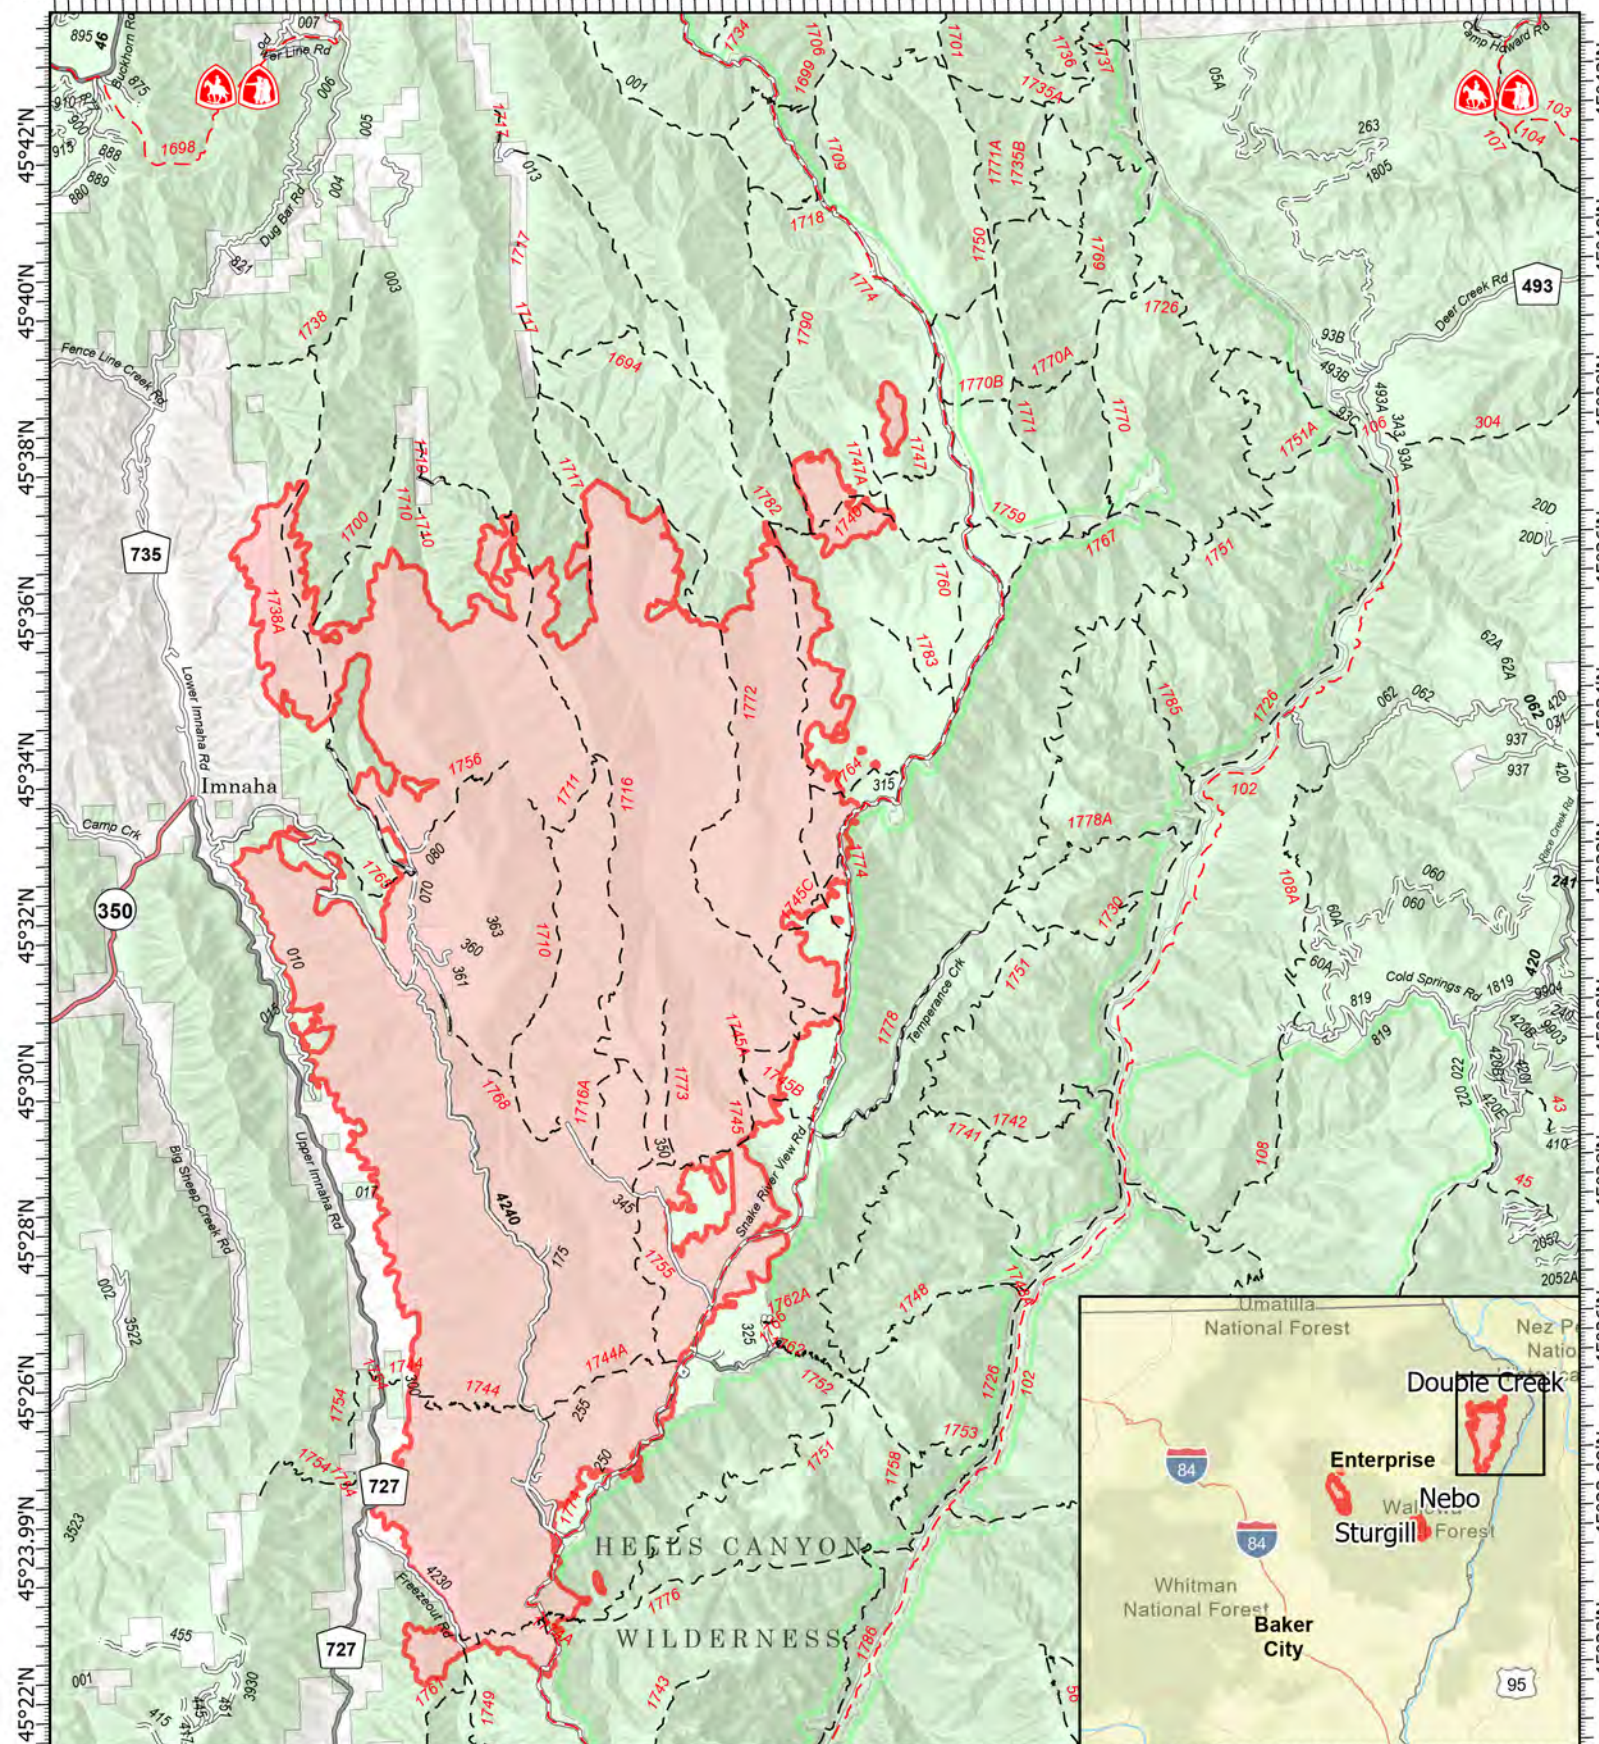

116°52'W 116°50'W 116°48'W 116°46'W 116°44'W 116°42'W 116°40'W 116°38'W 116°36.01'W 116°34'W 116°32'W 116°30'W 116°28'W 116°26'W

116°52'W 116°50'W 116°48'W 116°46'W 116°44'W 116°42'W 116°40'W 116°38'W 116°36.01'W 116°34'W 116°32'W 116°30'W 116°28'W 116°26'W

Public Information

Double Creek
OR-WWF-000400

09/07/22

59,510 acres at 9/06/22 1845

- ▬ Wildfire Daily Fire Perimeter
- - - National_Trails
- - - Trail
- - - National Designated Trail
- - - National Designated Trail
- ▬ Paved Road
- ▬ Gravel Road
- ▬ Dirt Roads
- ▬ Unimproved Roads
- ▬ FS Wilderness Boundary
- ▬ Forest Service Land

Miles
0 0.5 1 2

9/6/2022 2211
Acres from IR
North American 1983 Datum.
Lat/Long Grid