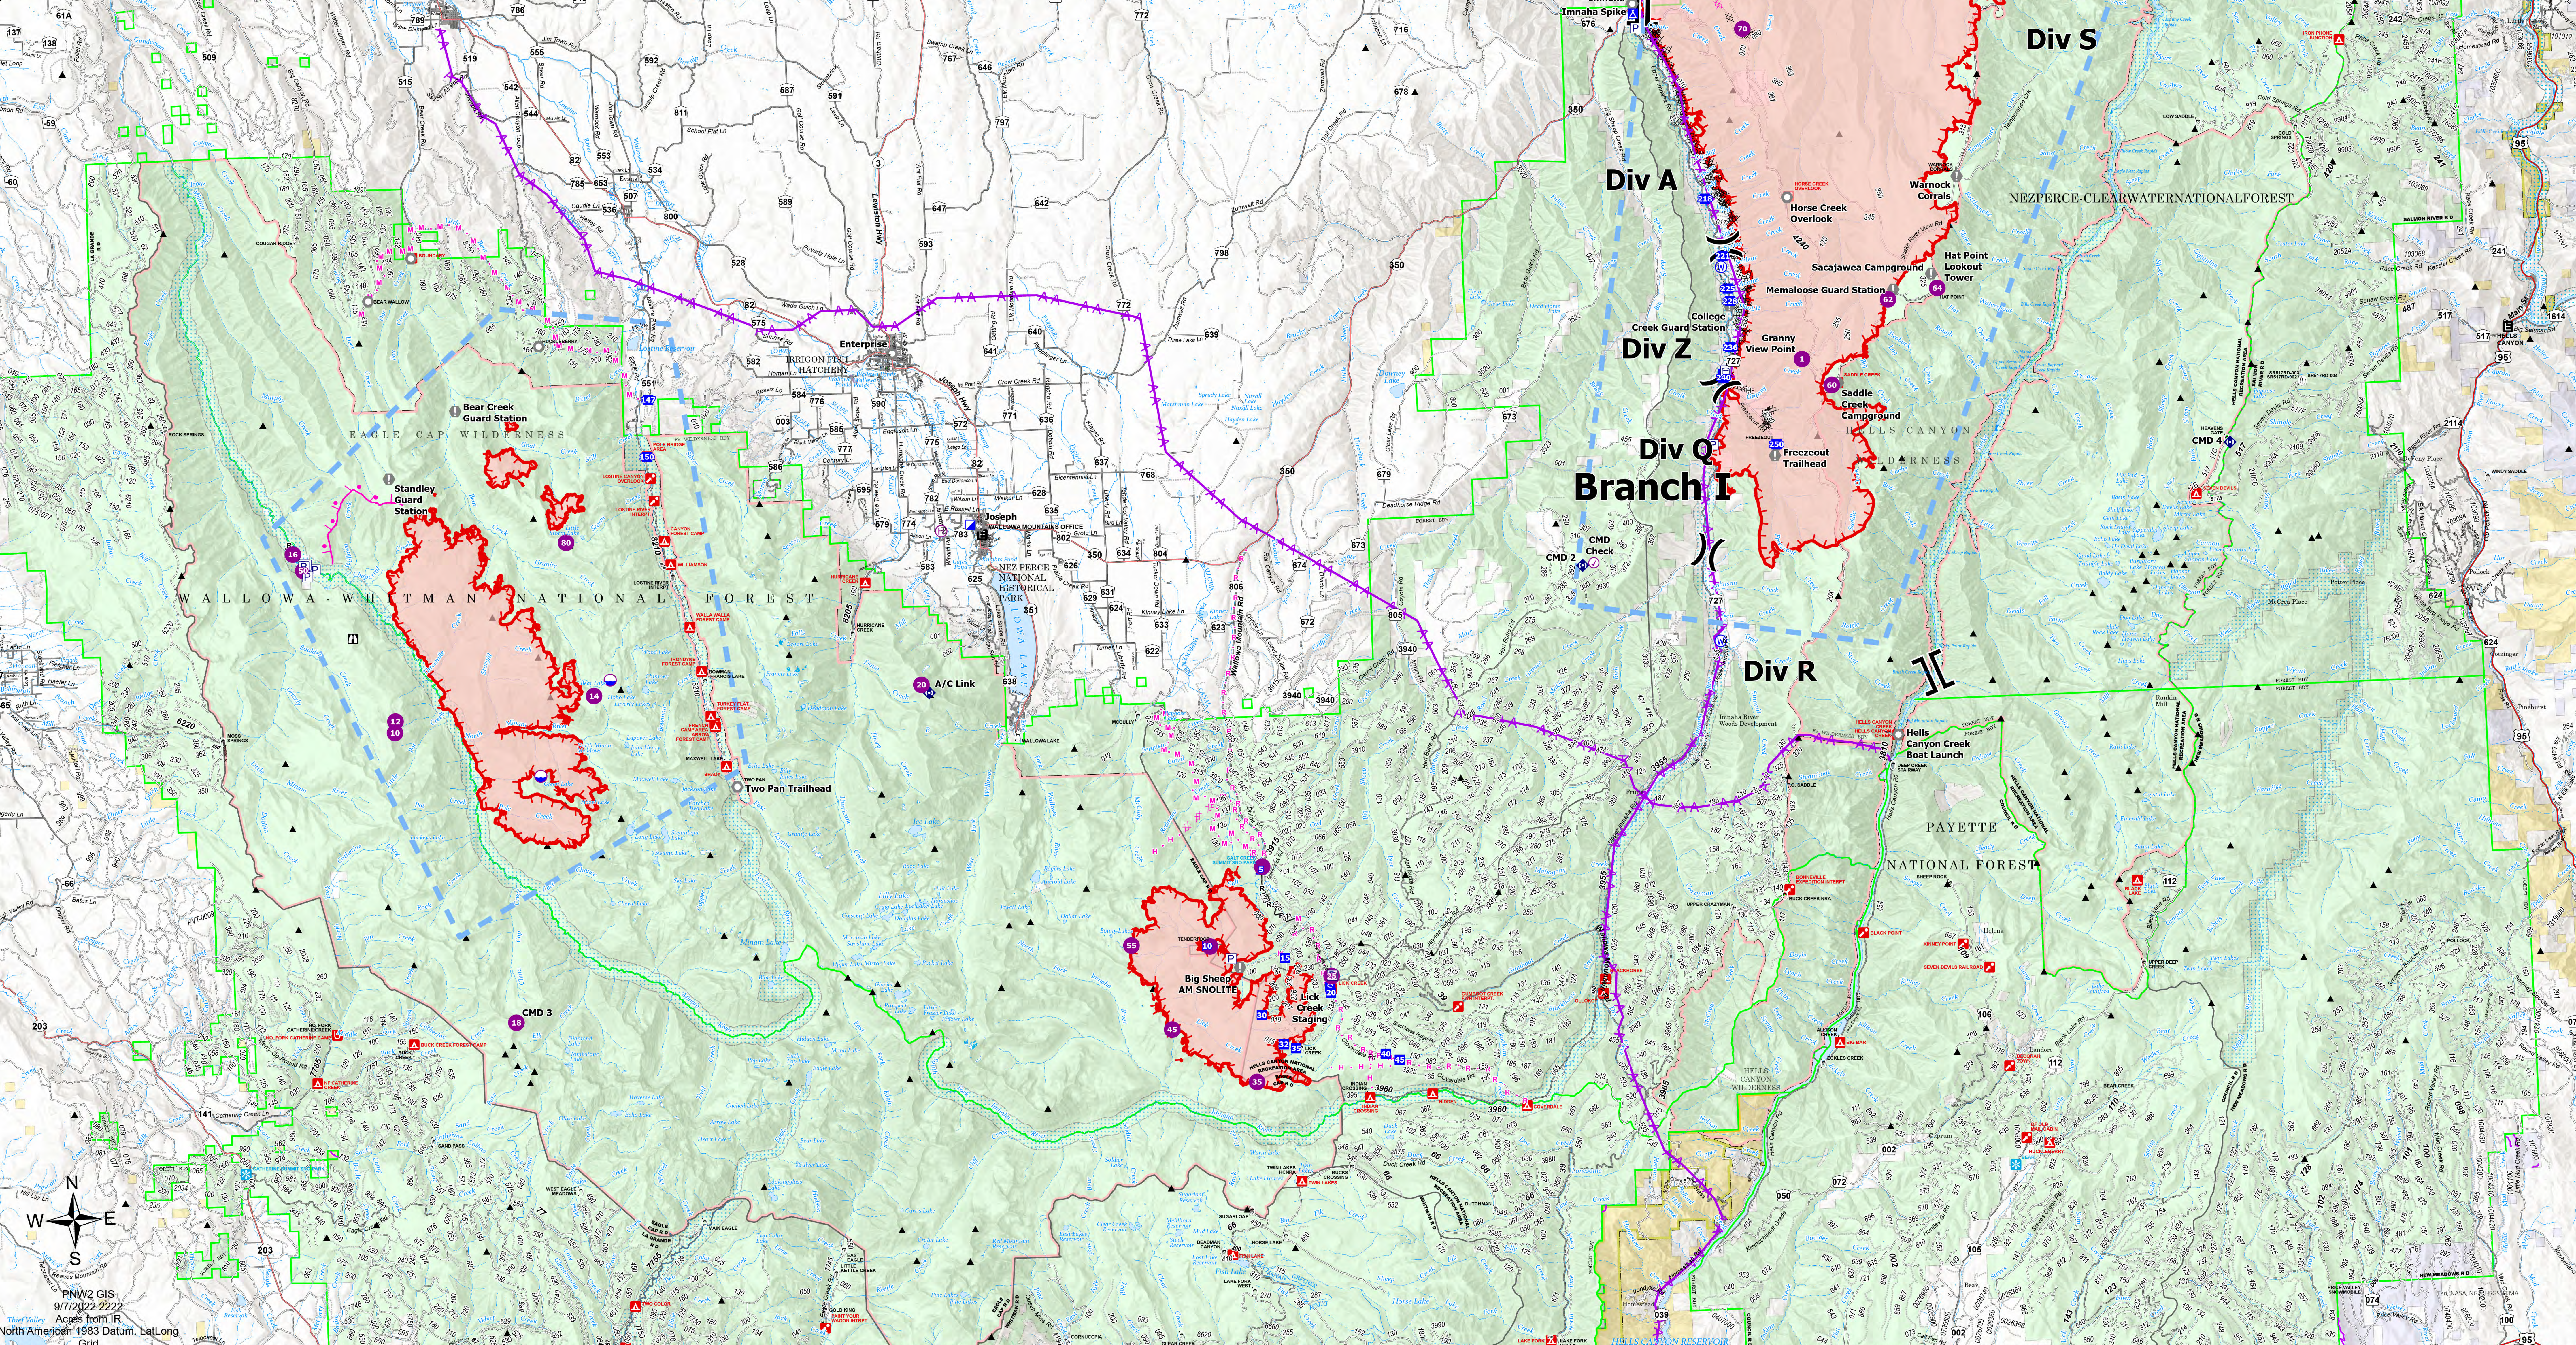

Air Operations

Double Creek
OR-WWF-000400
Date and OP of Use

100,182 acres at 9/07/22 2000

- Aviation Check Point
- Dip Site
- Helispot
- Helibase
- Division Break
- Branch Break
- Incident Command Post
- Drop Point
- Camp
- Staging Area
- Lookout
- Value at Risk
- Landmark
- Repeater
- Water Source
- Wildfire Daily Fire Perimeter

PNW2 GIS
9/7/2022 2222
Acres from IR
North American 1983 Datum, Lat/Long
Grid