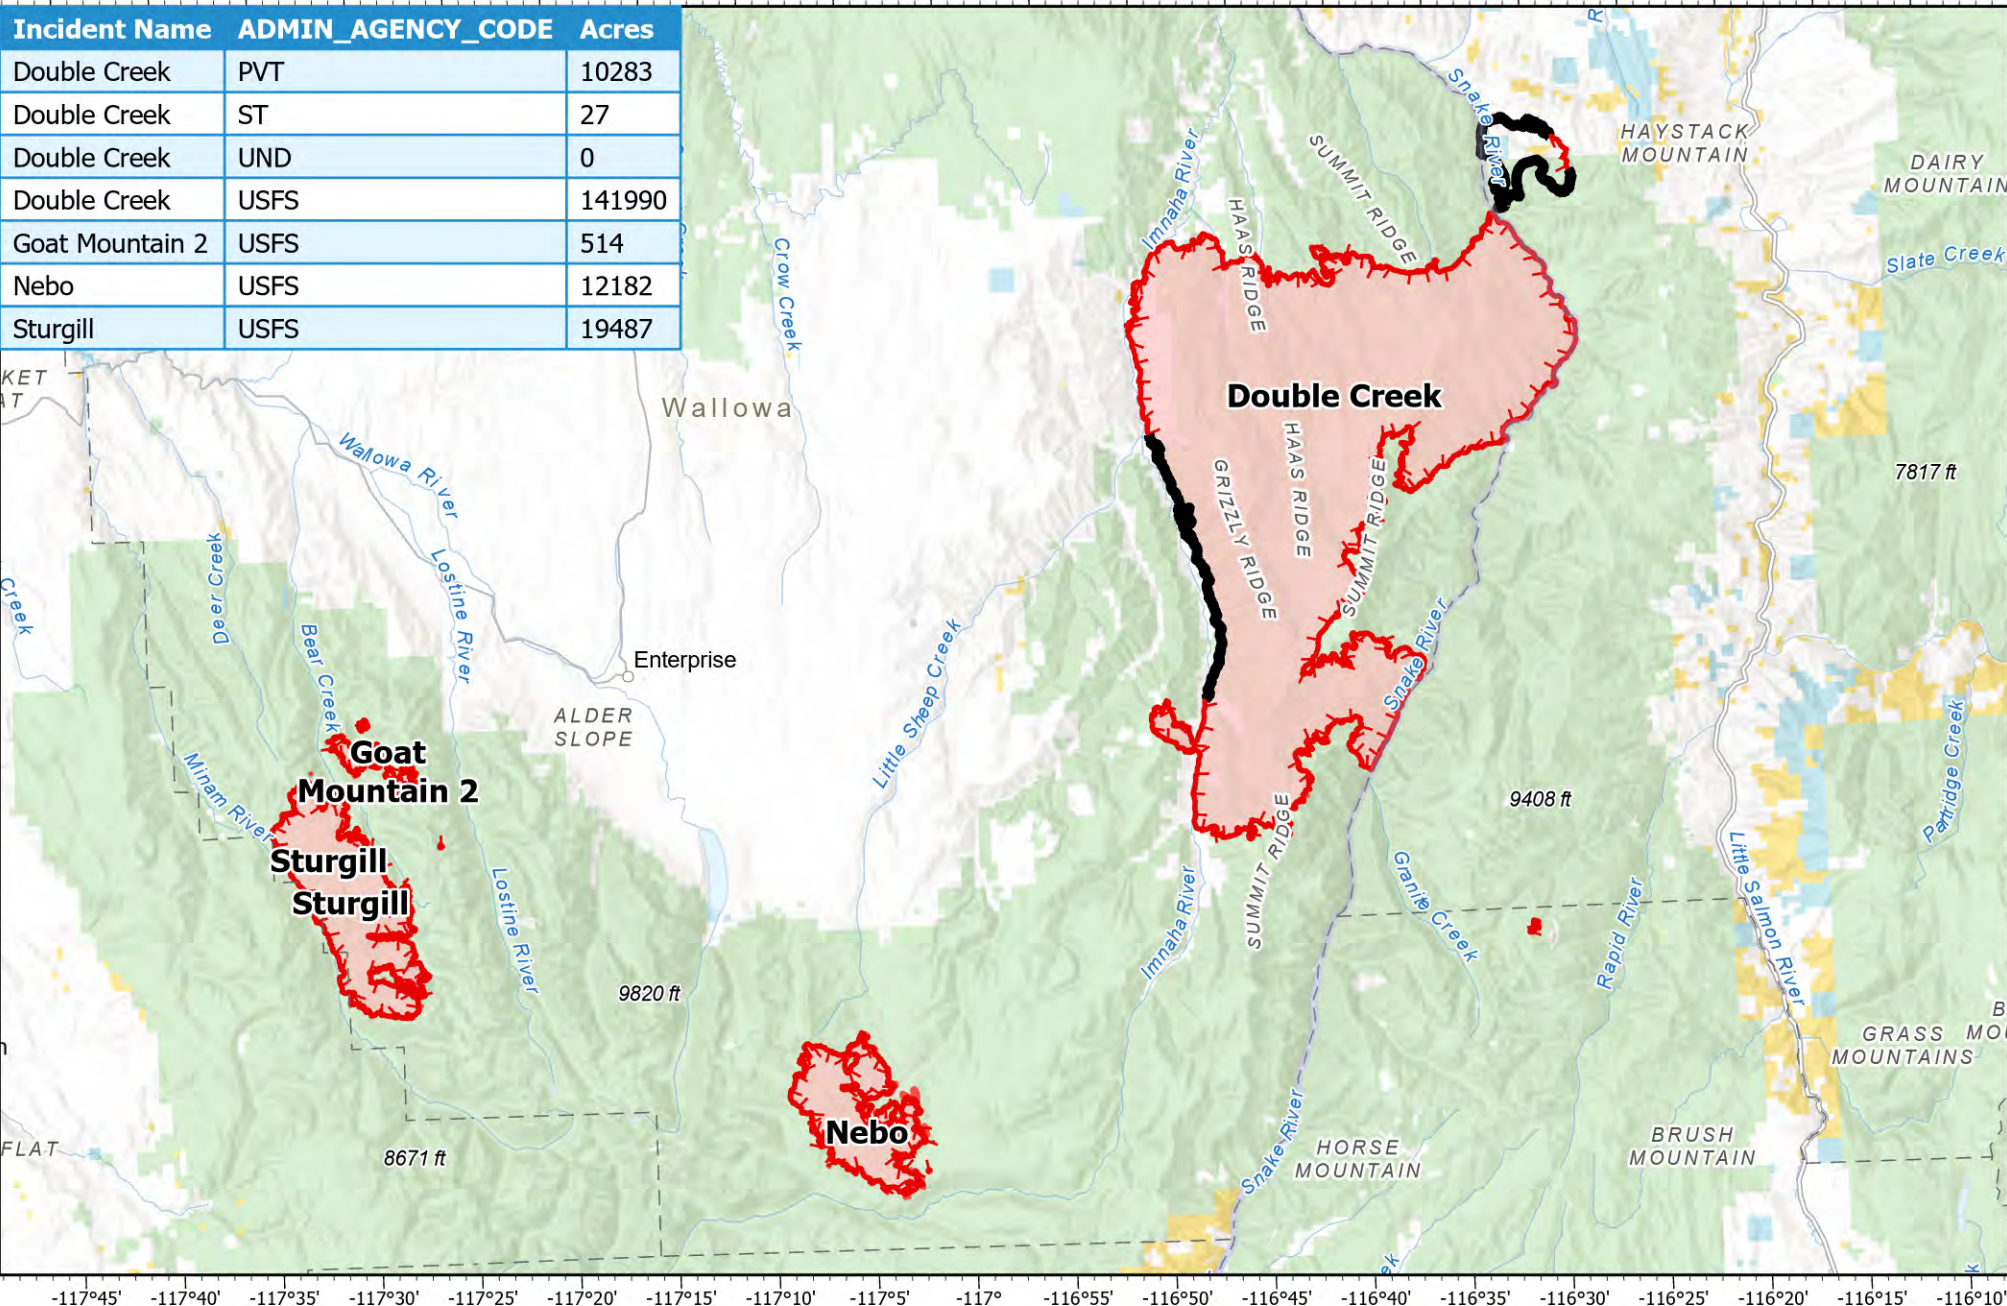

Incident Name	ADMIN_AGENCY_CODE	Acres
Double Creek	PVT	10283
Double Creek	ST	27
Double Creek	UND	0
Double Creek	USFS	141990
Goat Mountain 2	USFS	514
Nebo	USFS	12182
Sturgill	USFS	19487

## Ownership

Double Creek  
 OR-WWF-000400  
 09/11/22

152,301 acres at 9/11/22 0036 PDT

0 2.75 5.5 11 Miles

- Bureau of Land Management (BLM)
- National Park Service (NPS)
- State
- US Forest Service (USFS)
- Private

PNW2 GIS  
 9/11/2022 0644  
 Acres from IR  
 North American 1983 Datum.  
 LatLong Grid