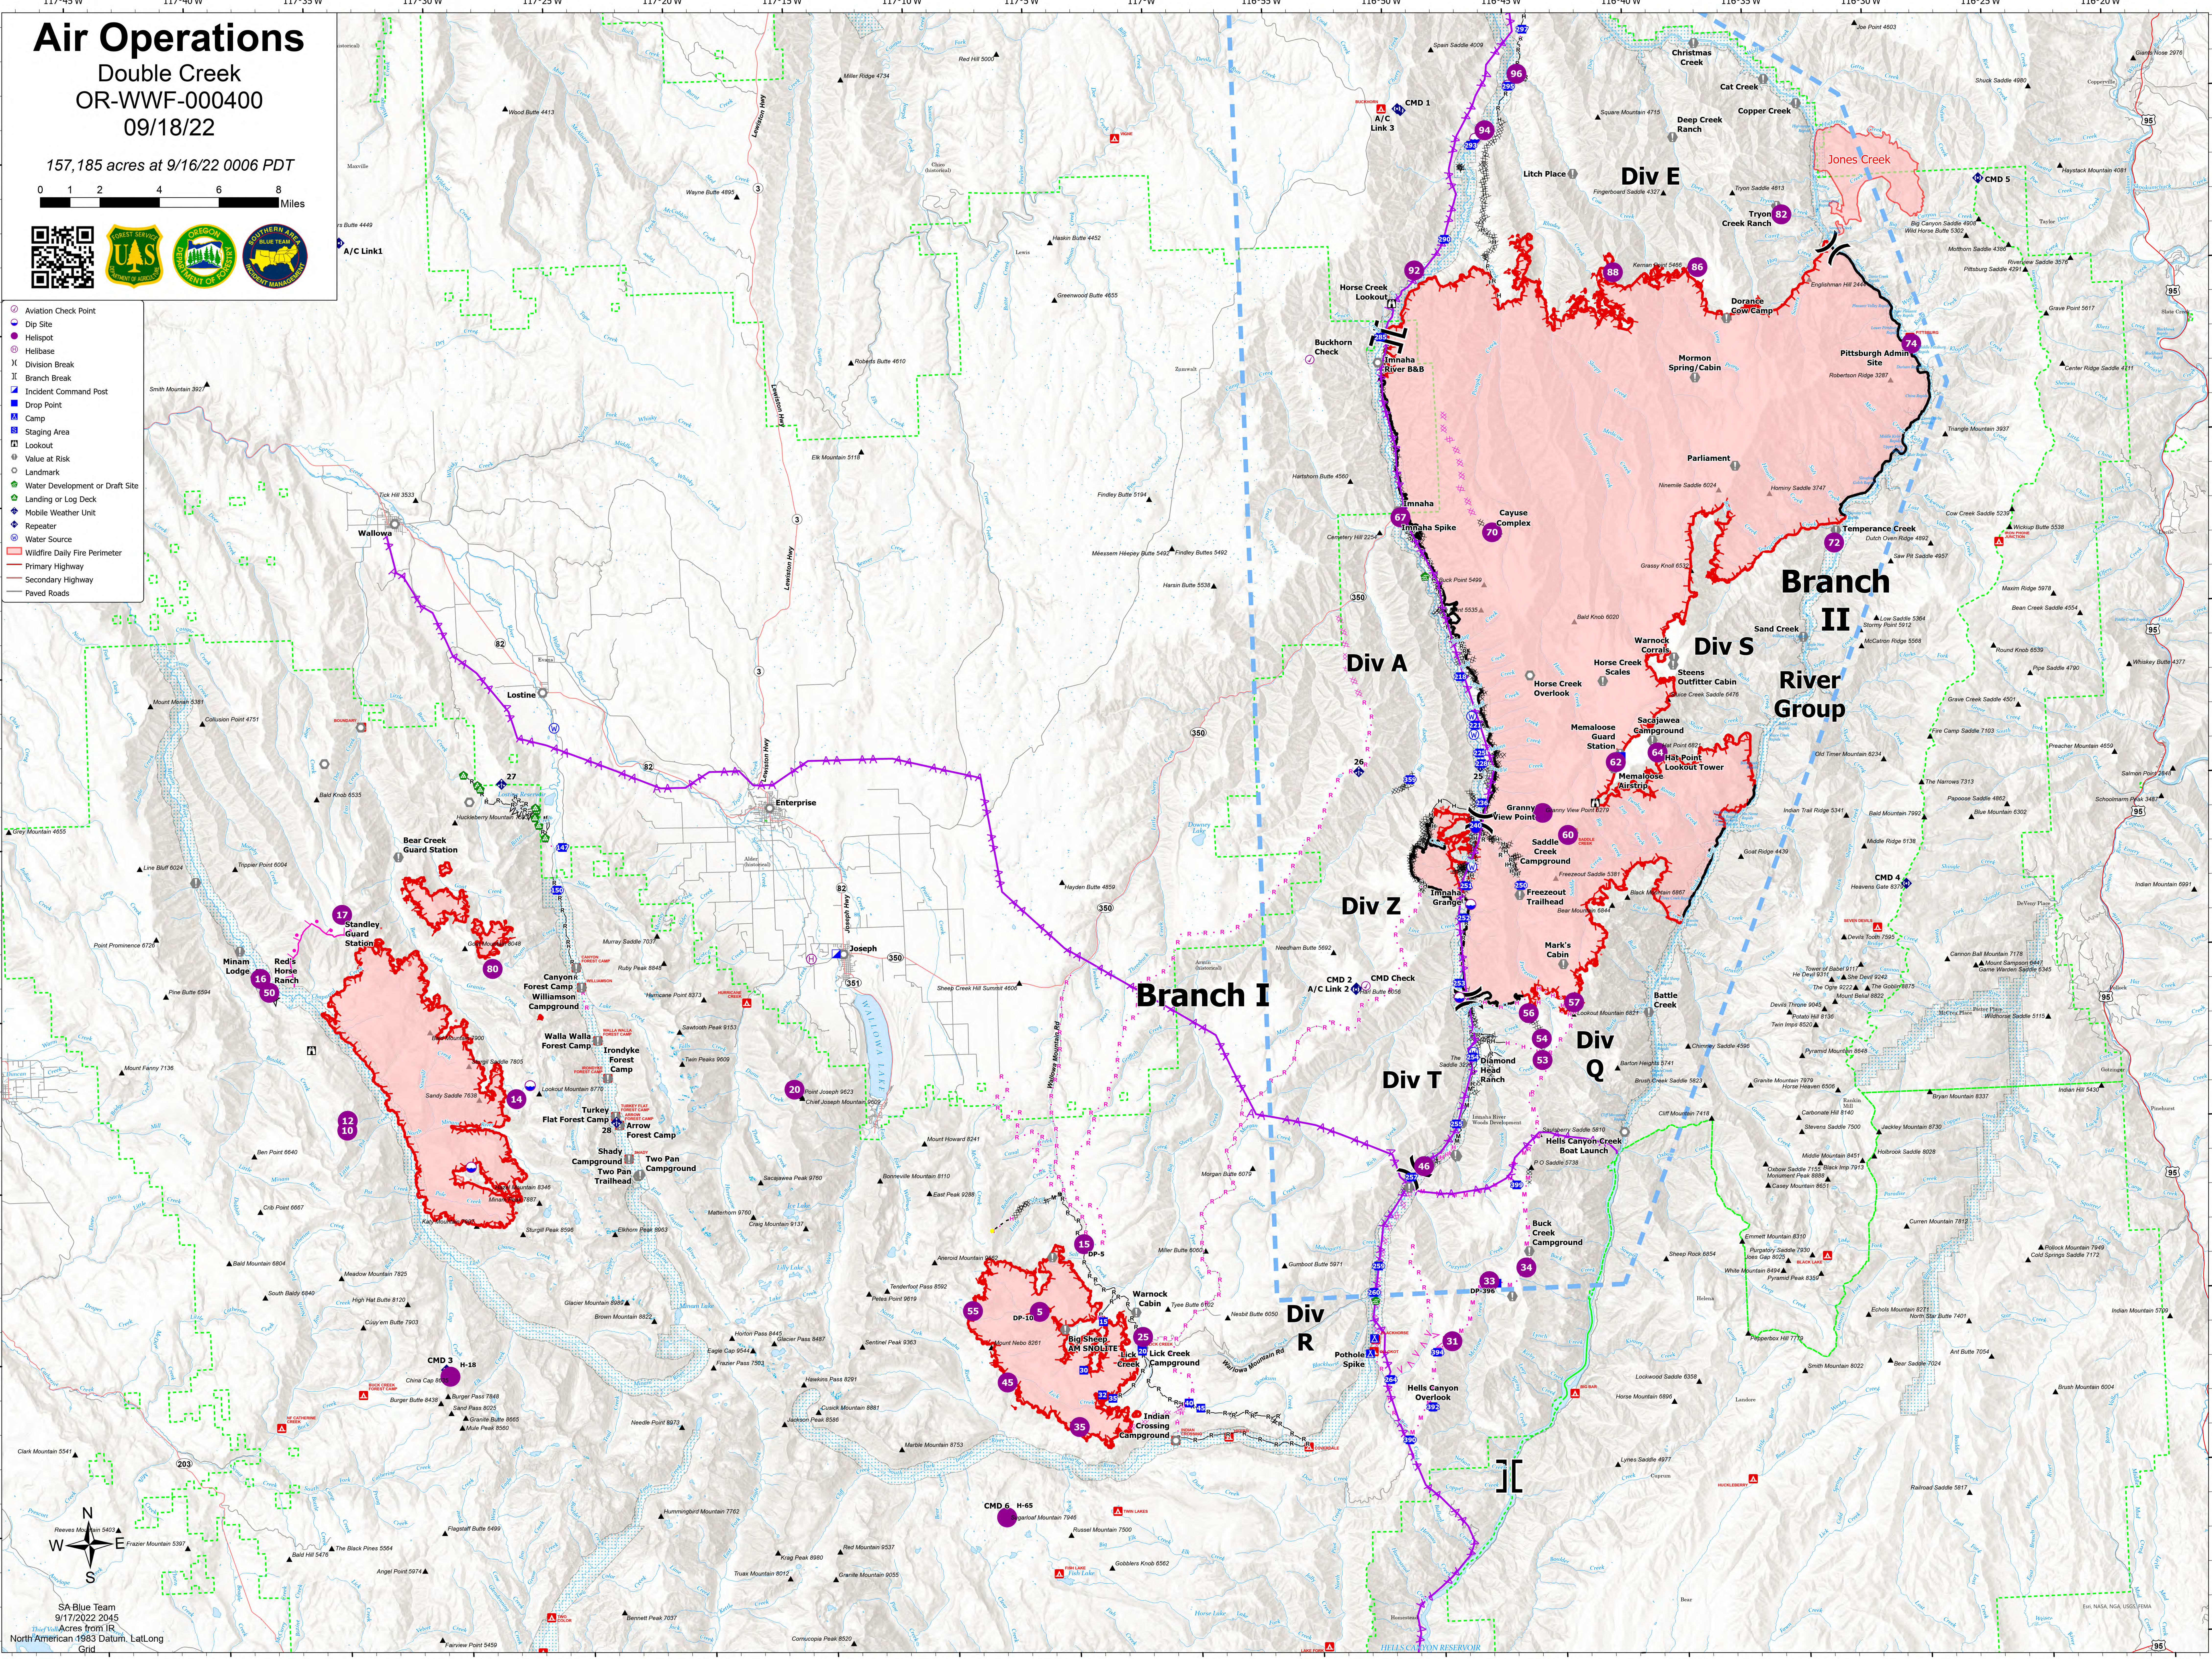

Air Operations

Double Creek
OR-WWF-000400
09/18/22

157,185 acres at 9/16/22 0006 PDT

- Aviation Check Point
- Dip Site
- Helispot
- Helibase
- Division Break
- Branch Break
- Incident Command Post
- Drop Point
- Camp
- Staging Area
- Lookout
- Value at Risk
- Landmark
- Water Development or Draft Site
- Landing or Log Deck
- Mobile Weather Unit
- Repeater
- Water Source
- Wildfire Daily Fire Perimeter
- Primary Highway
- Secondary Highway
- Paved Roads

SA Blue Team
9/17/2022 2045
Acres from IR
North American 1983 Datum, Lat/Long
Grid