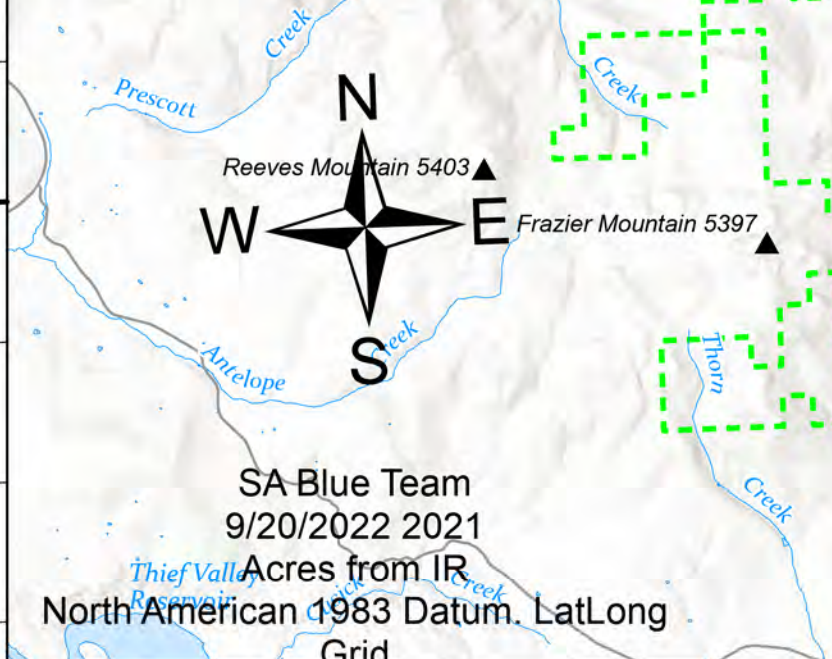

Air Operations

Double Creek
OR-WWF-000400

09/21/22

157,295 acres at 9/20/22 0006 PDT

- Aviation Check Point
- Dip Site
- Helispot
- Helibase
- Division Break
- Branch Break
- Incident Command Post
- Drop Point
- Camp
- Staging Area
- Lookout
- Value at Risk
- Landmark
- Water Development or Draft Site
- Landing or Log Deck
- Mobile Weather Unit
- Repeater
- Water Source
- Wildfire Daily Fire Perimeter
- Primary Highway
- Secondary Highway
- Paved Roads

SA Blue Team
9/20/2022 2021
Acres from IR
North American 1983 Datum, Lat/Long
Grid