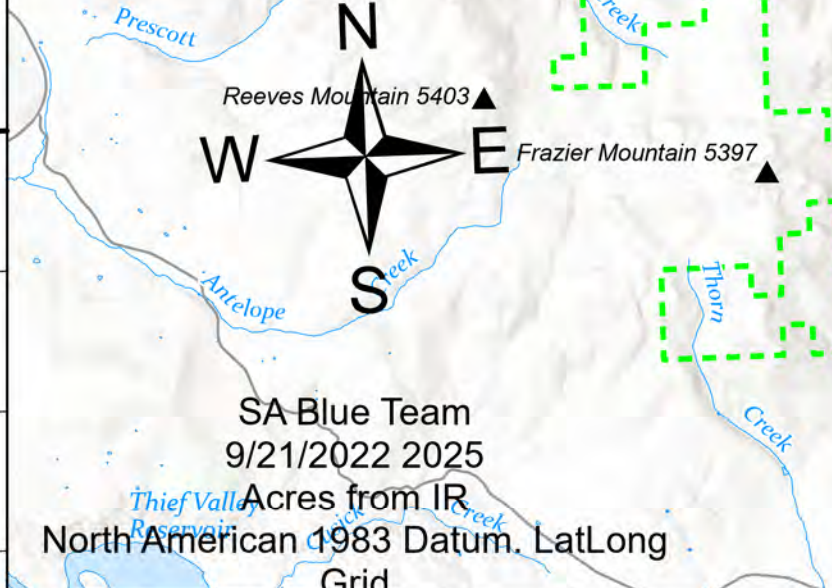

Air Operations

Double Creek
OR-WWF-000400

09/22/22

157,320 acres at 9/21/22 0006 PDT

- Aviation Check Point
- Dip Site
- Helispot
- ⌵ Heli-base
- ⌵ Division Break
- ⌵ Branch Break
- ⌵ Incident Command Post
- ⌵ Drop Point
- ⌵ Camp
- ⌵ Staging Area
- ⌵ Lookout
- ⌵ Value at Risk
- ⌵ Landmark
- ⌵ Water Development or Draft Site
- ⌵ Landing or Log Deck
- ⌵ Mobile Weather Unit
- ⌵ Repeater
- ⌵ Water Source
- ⌵ Wildfire Daily Fire Perimeter
- Primary Highway
- Secondary Highway
- Paved Roads

SA Blue Team
9/21/2022 2025
Acres from IR
North American 1983 Datum, Lat/Long
Grid