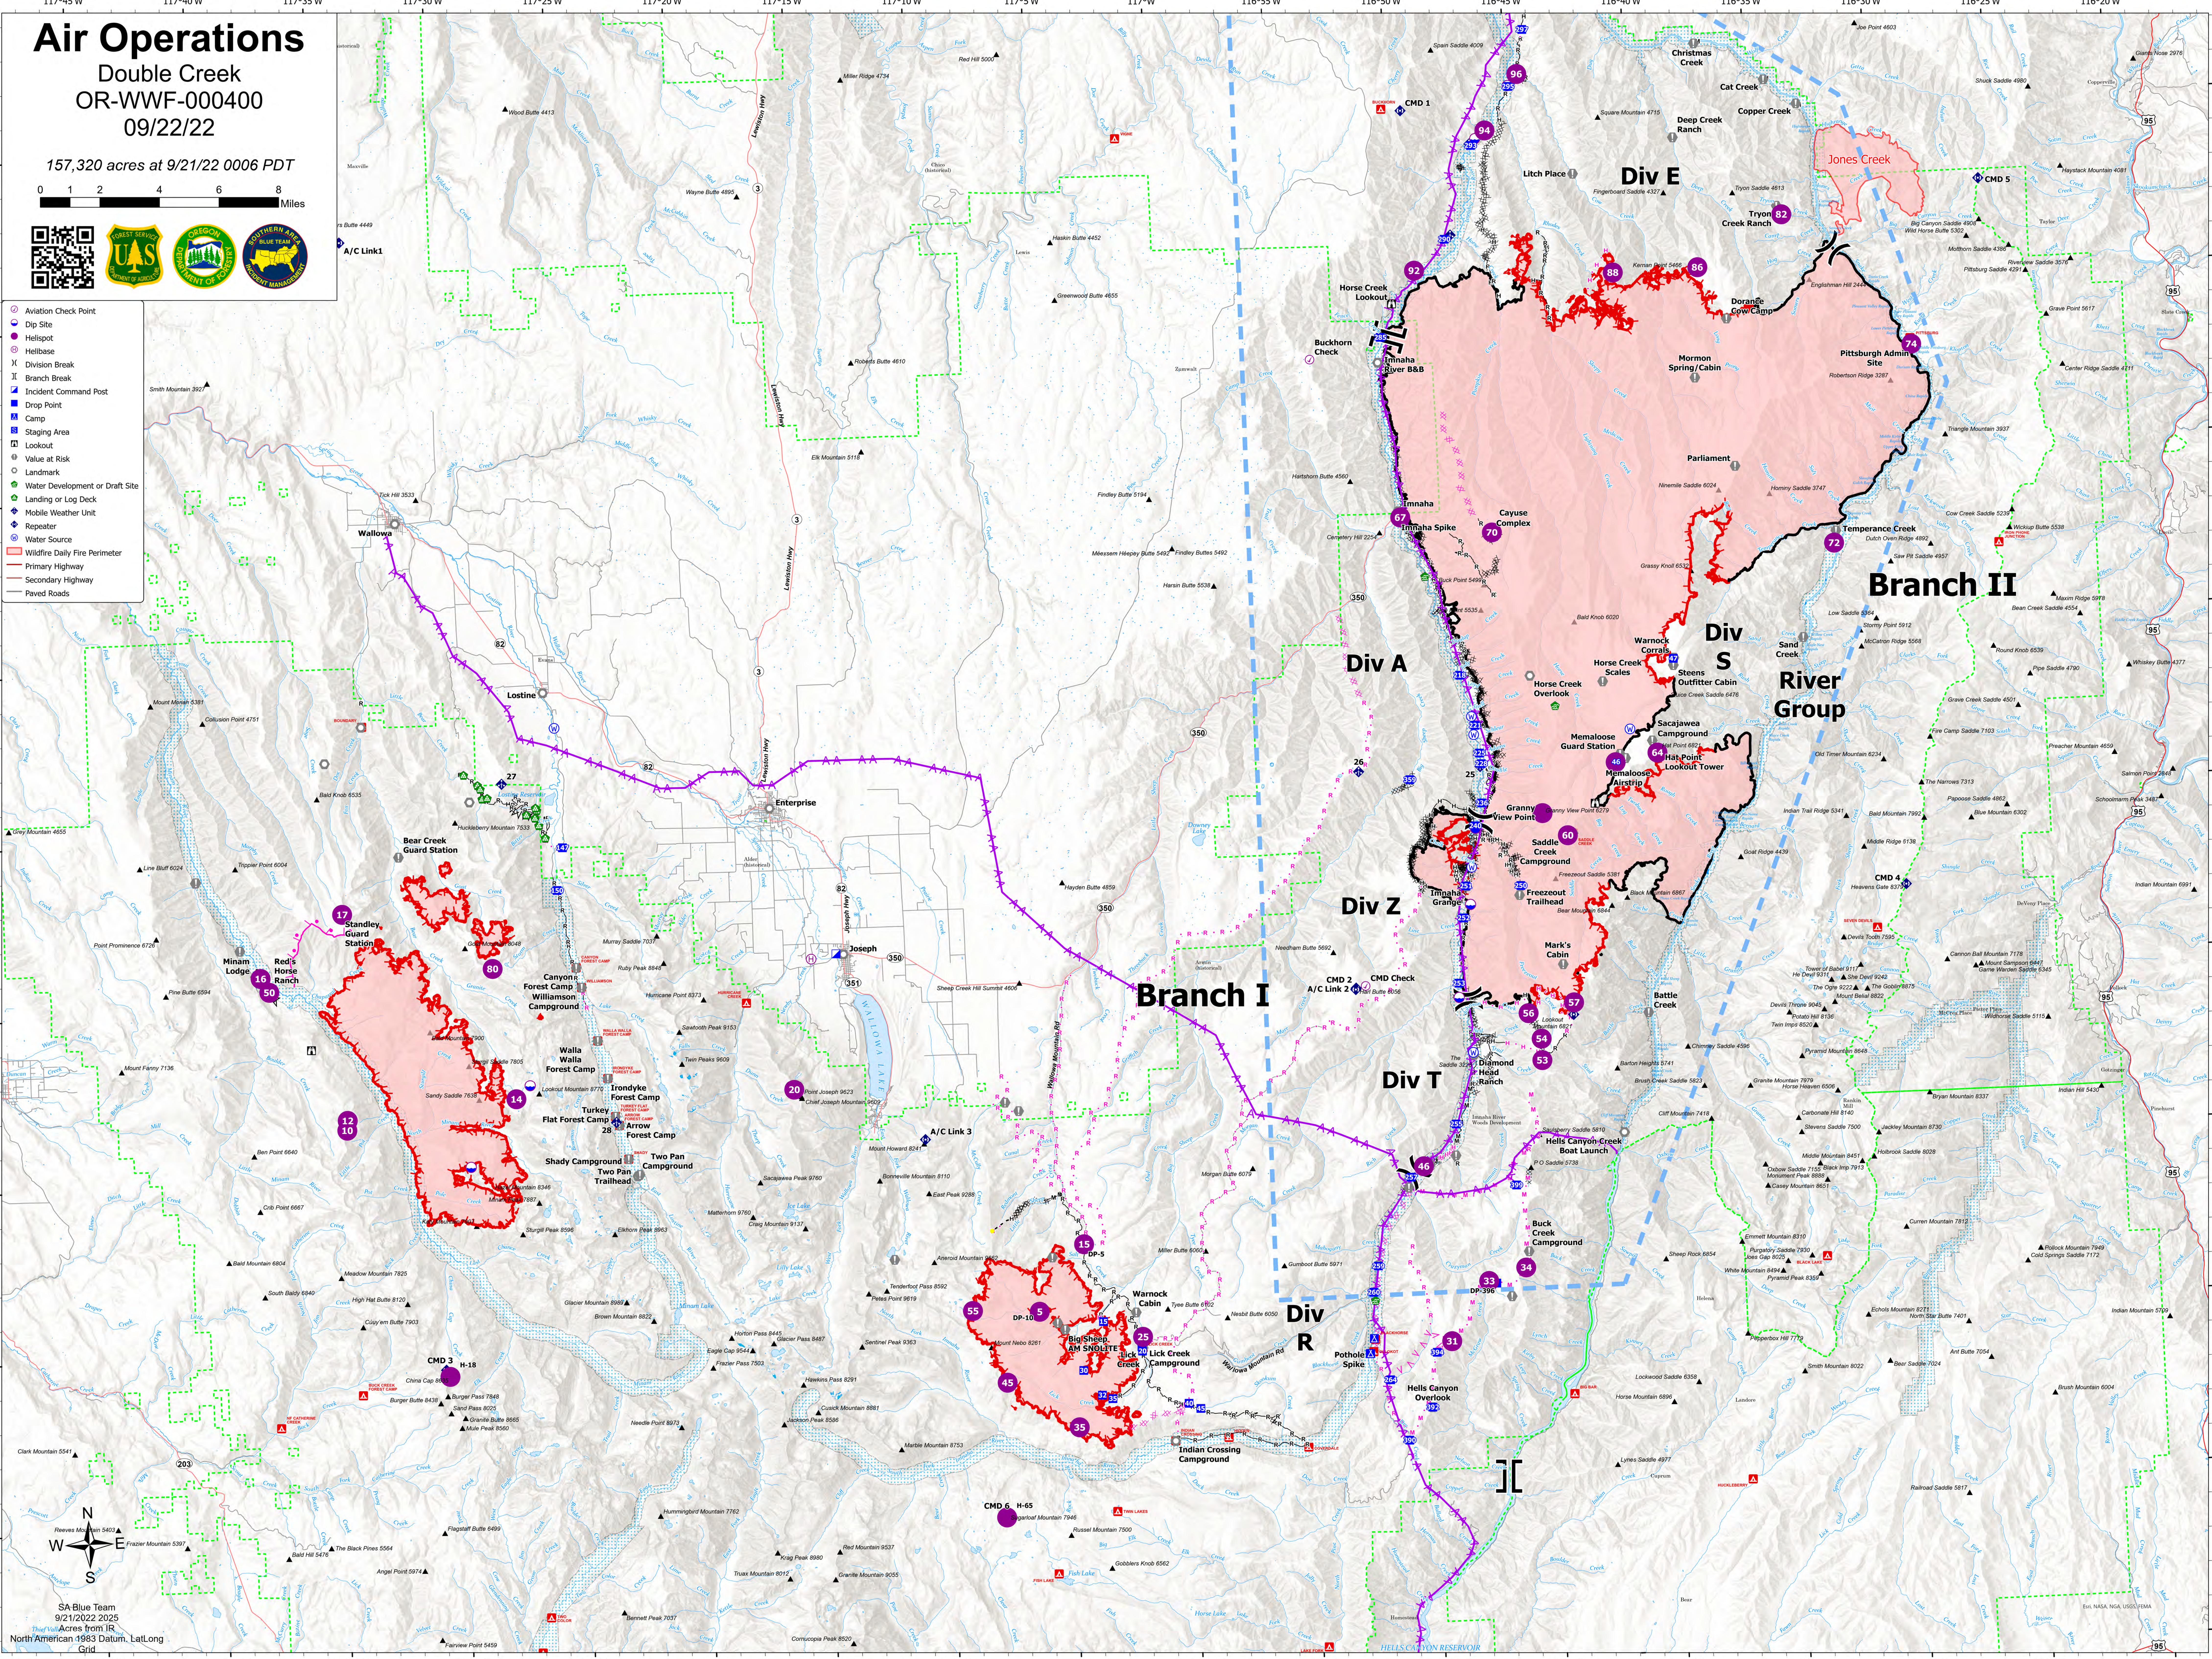

Air Operations

Double Creek
OR-WWF-000400

09/22/22

157,320 acres at 9/21/22 0006 PDT

- Aviation Check Point
- Dip Site
- Helispot
- ⌵ Heli-base
- ⌵ Division Break
- ⌵ Branch Break
- ⌵ Incident Command Post
- ⌵ Drop Point
- ⌵ Camp
- ⌵ Staging Area
- ⌵ Lookout
- ⌵ Value at Risk
- ⌵ Landmark
- ⌵ Water Development or Draft Site
- ⌵ Landing or Log Deck
- ⌵ Mobile Weather Unit
- ⌵ Repeater
- ⌵ Water Source
- ⌵ Wildfire Daily Fire Perimeter
- Primary Highway
- Secondary Highway
- Paved Roads

SA Blue Team
9/21/2022 2025
Acres from IR
North American 1983 Datum, Lat/Long
Grid