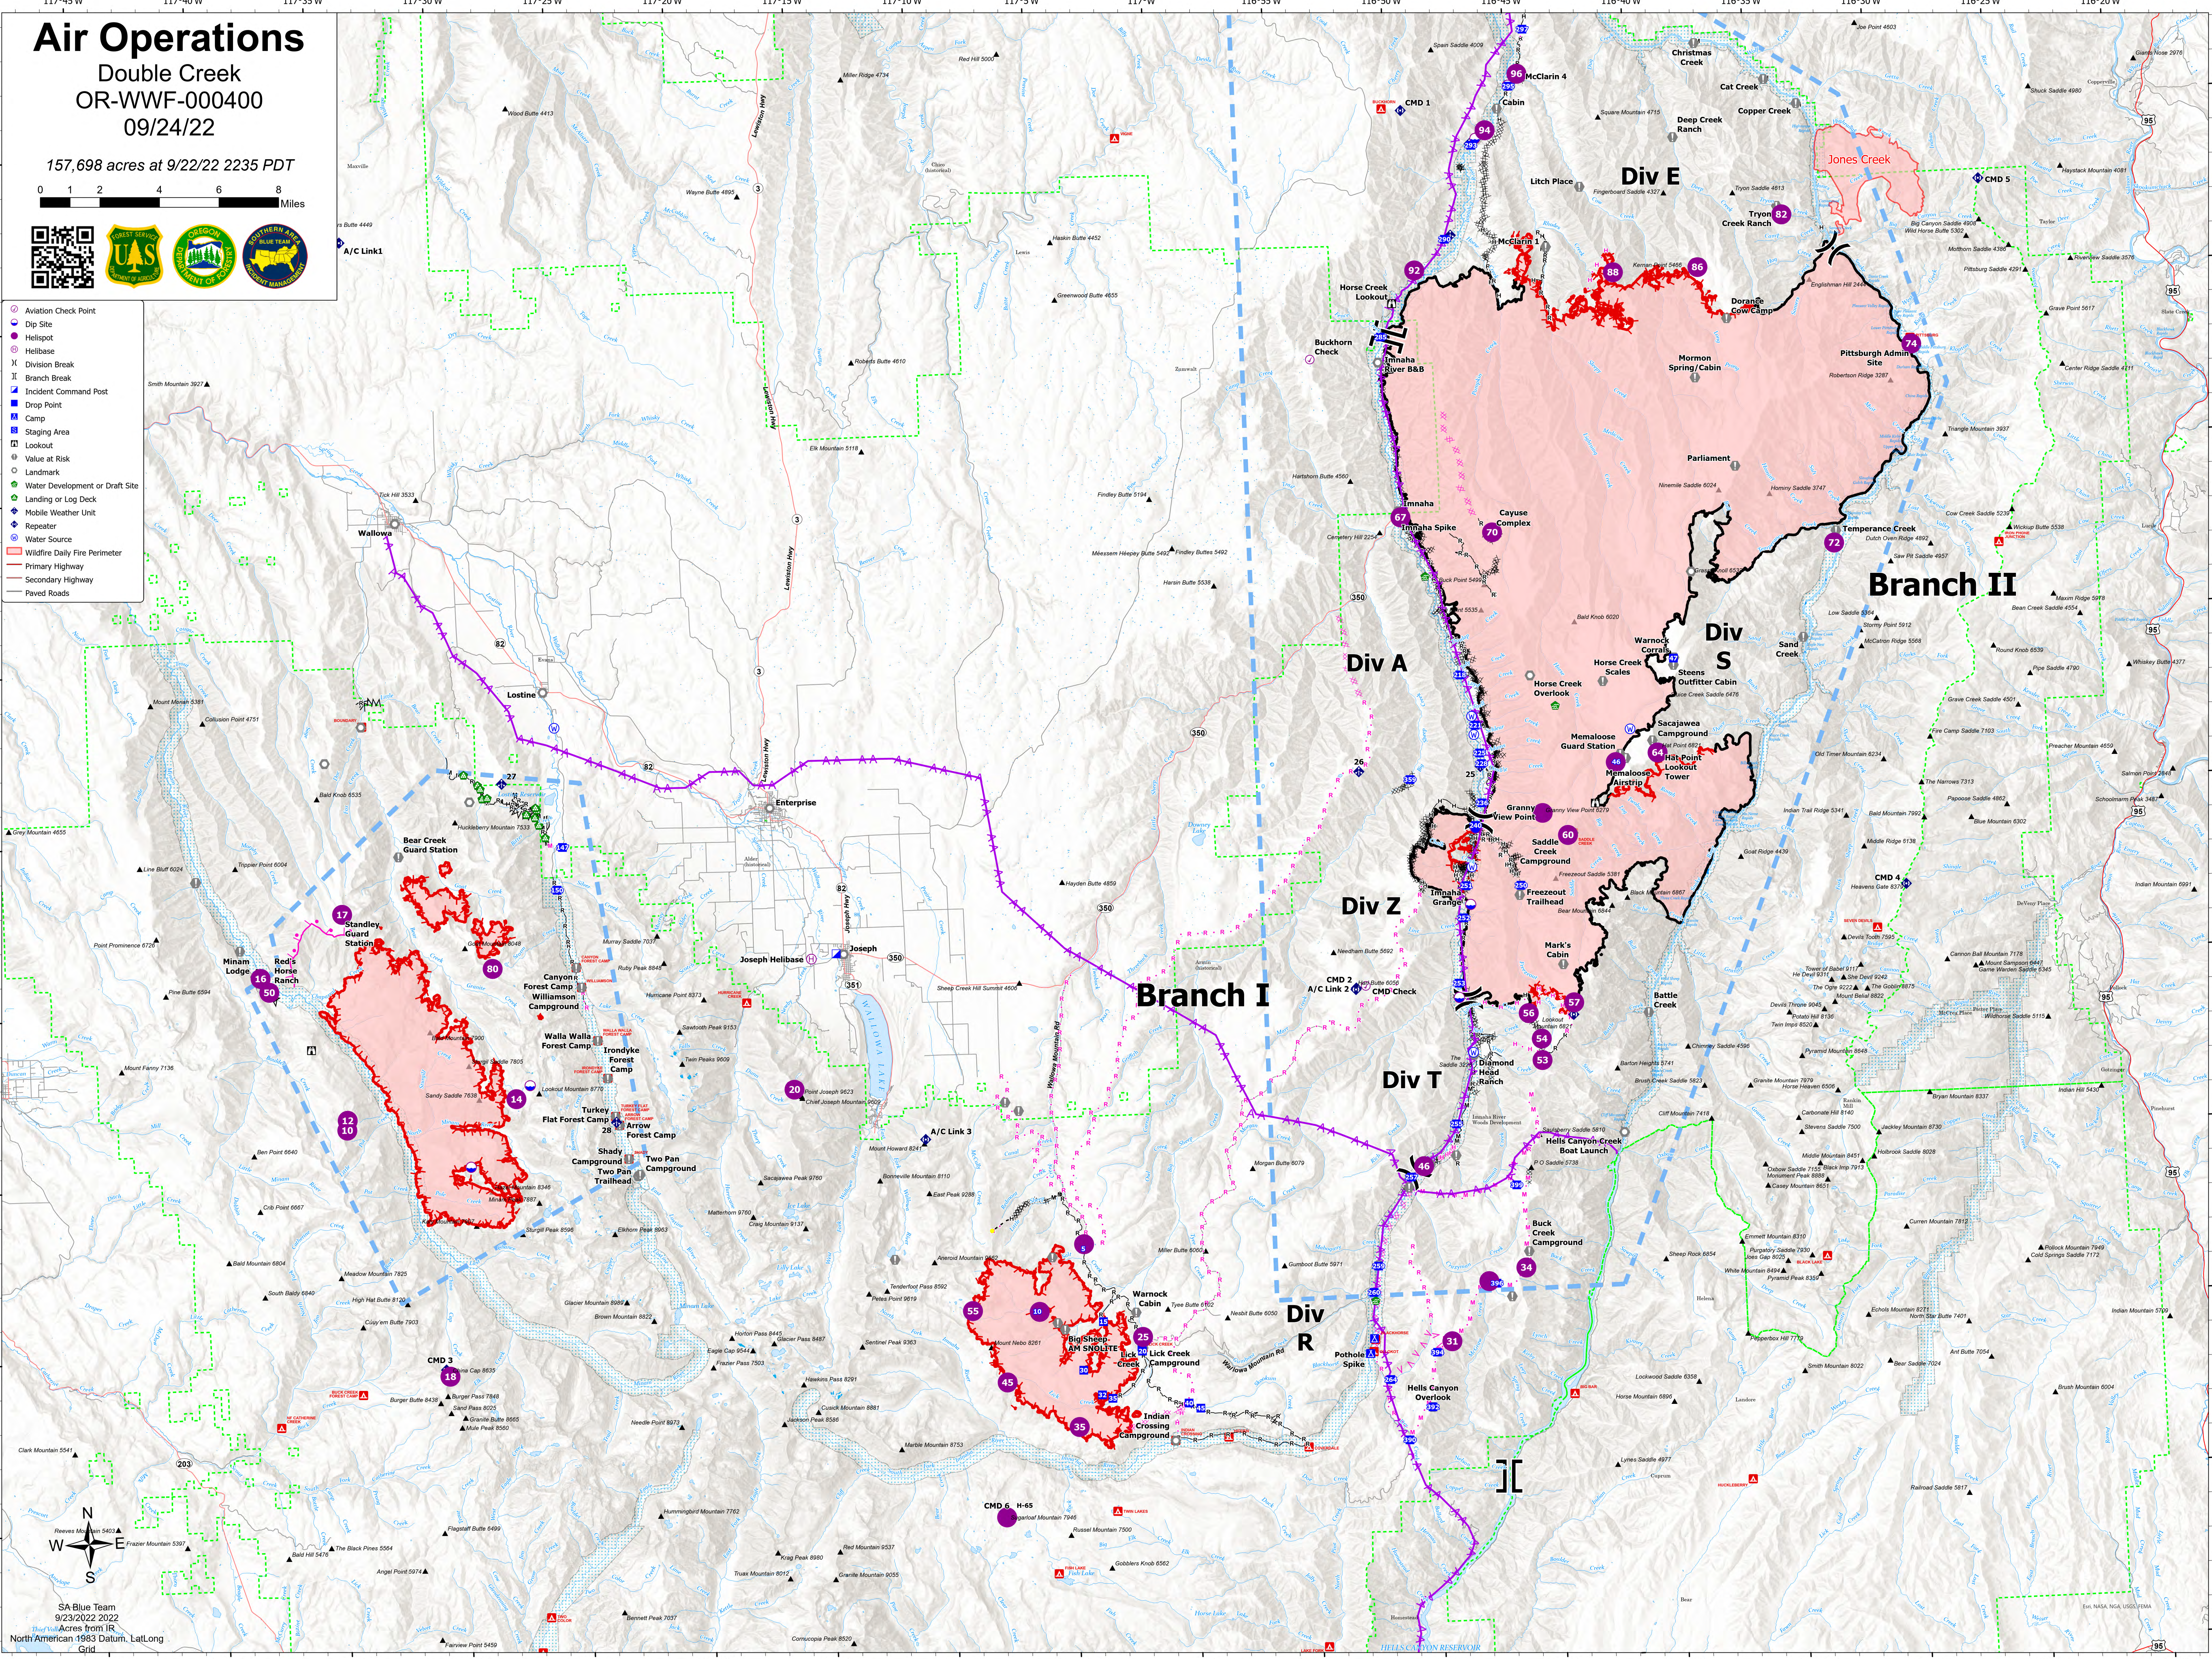

Air Operations

Double Creek
OR-WWF-000400

09/24/22

157,698 acres at 9/22/22 2235 PDT

- Aviation Check Point
- Dip Site
- Helispot
- Helibase
- Division Break
- Branch Break
- Incident Command Post
- Drop Point
- Camp
- Staging Area
- Lookout
- Value at Risk
- Landmark
- Water Development or Draft Site
- Landing or Log Deck
- Mobile Weather Unit
- Repeater
- Water Source
- Wildfire Daily Fire Perimeter
- Primary Highway
- Secondary Highway
- Paved Roads

SA Blue Team
9/23/2022 2022
Acres from IR
North American 1983 Datum, Lat/Long
Grid