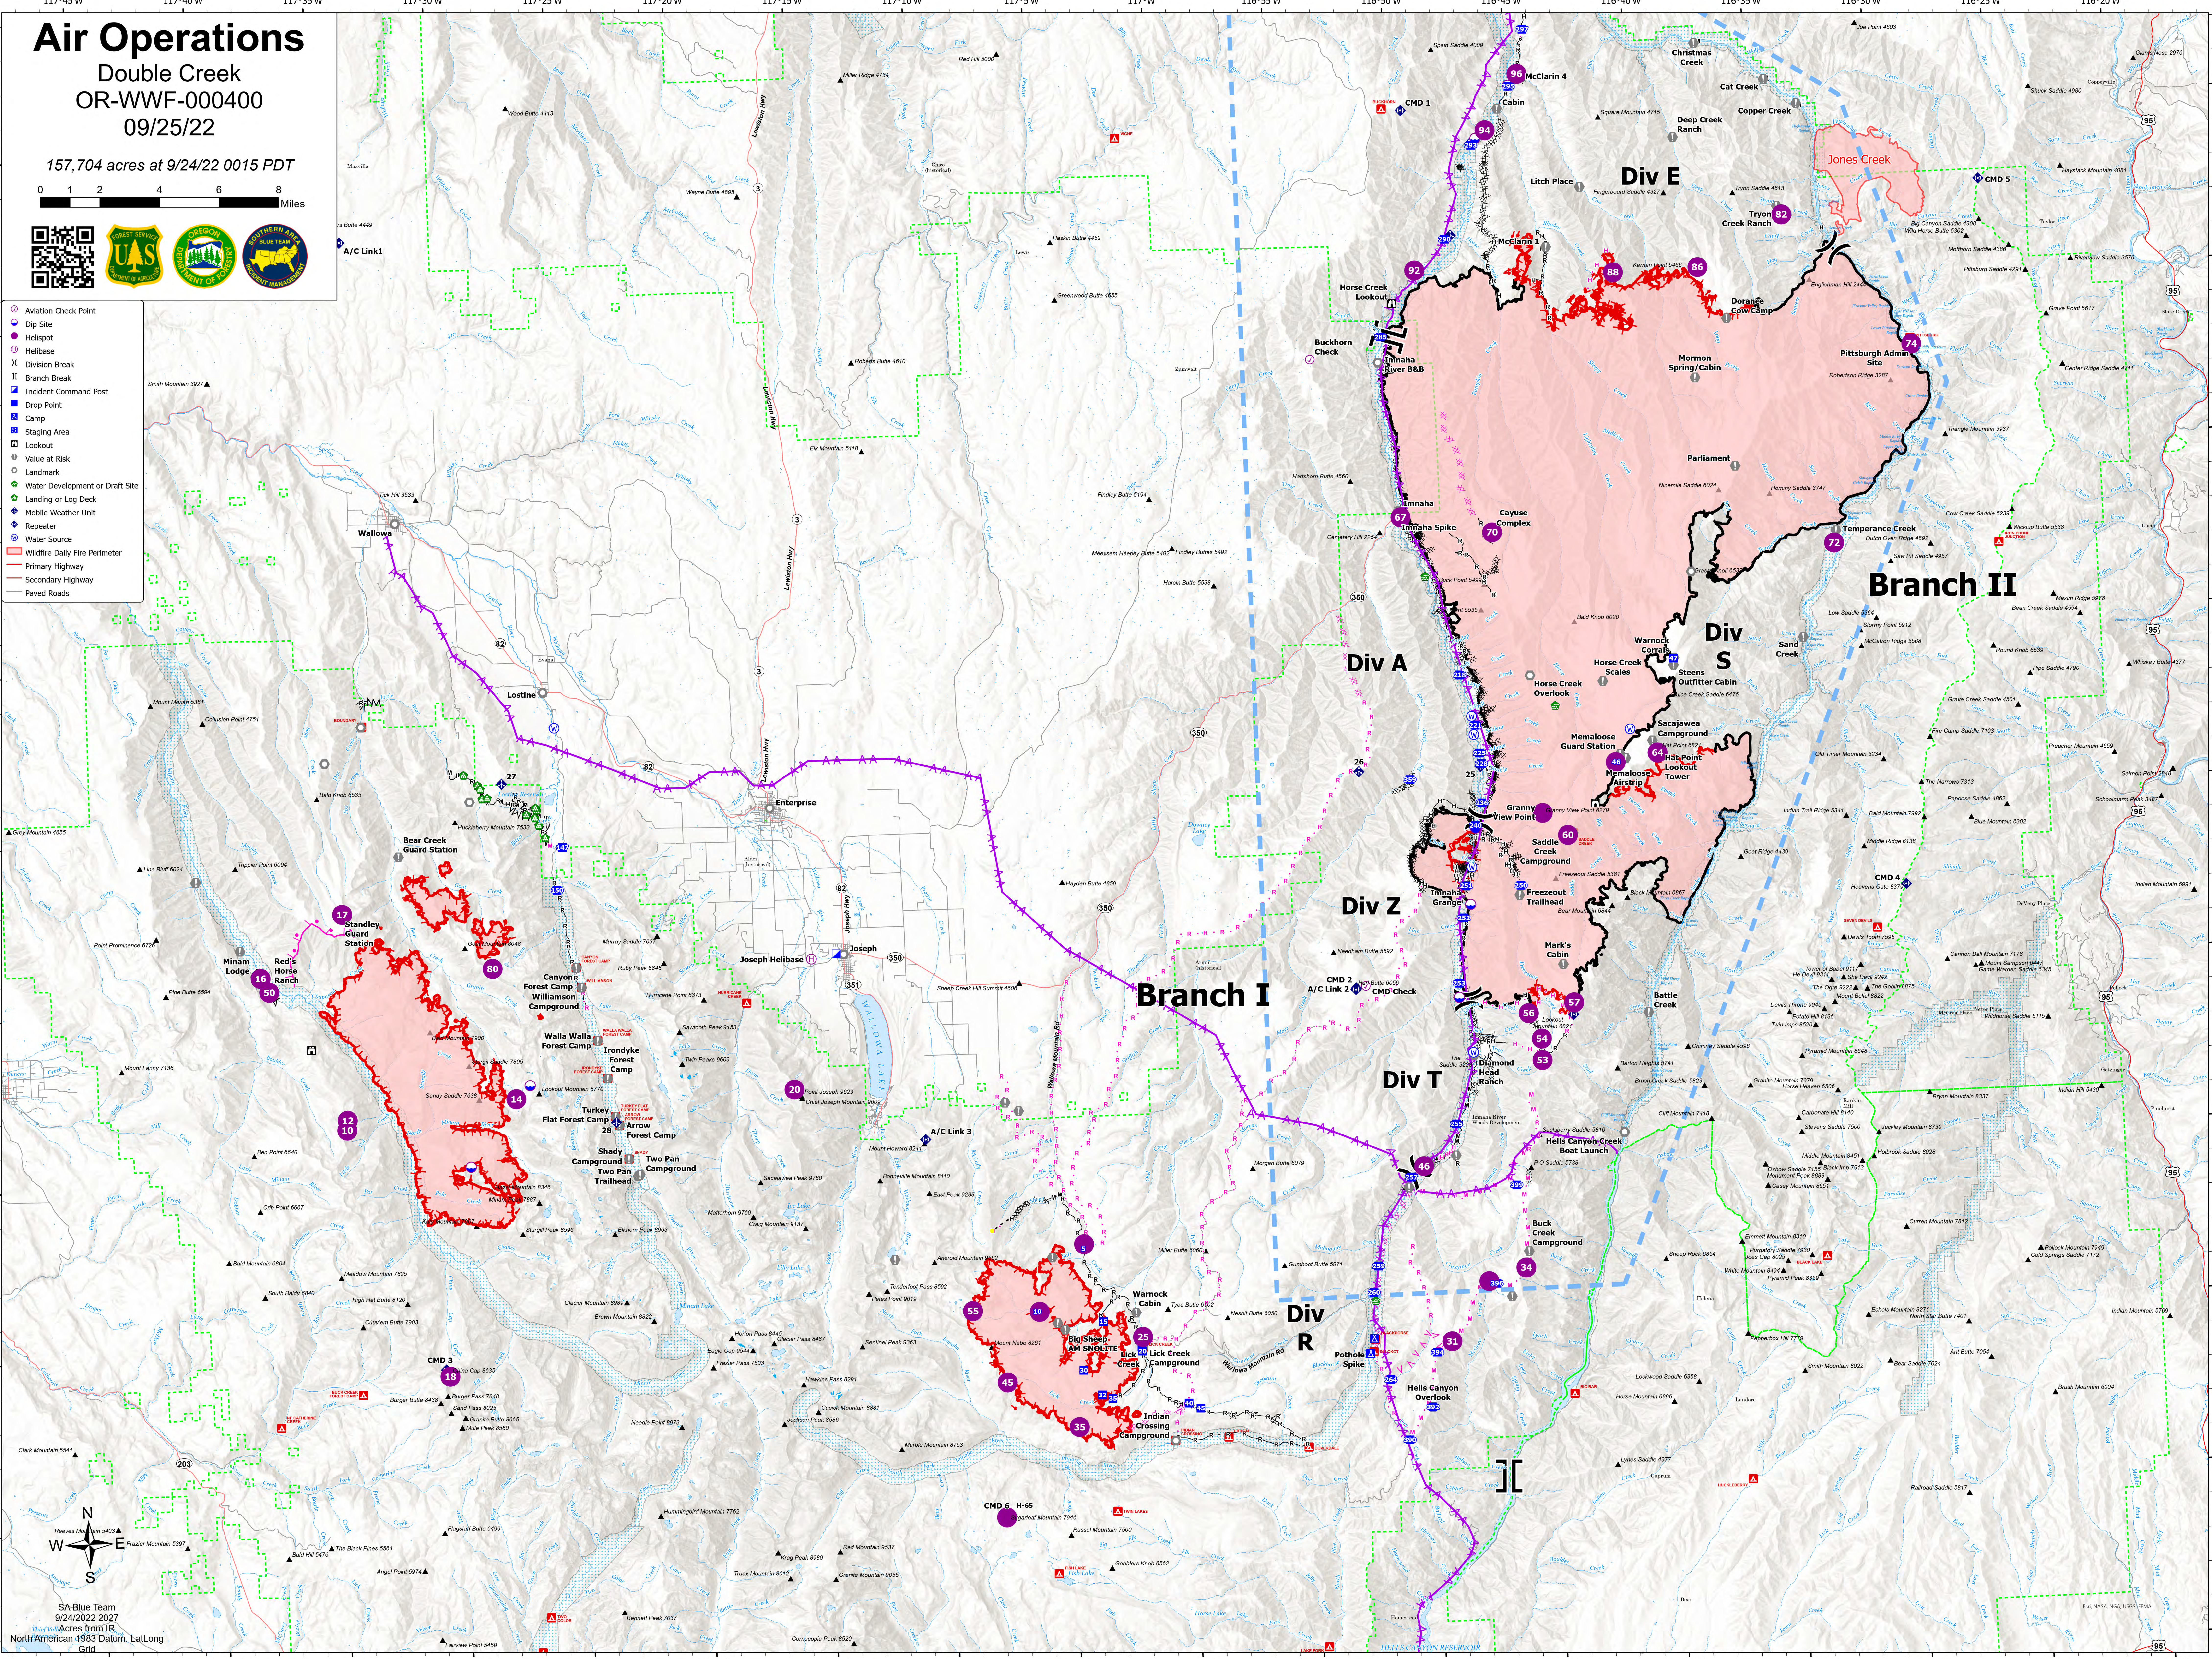

Air Operations

Double Creek
OR-WWF-000400

09/25/22

157,704 acres at 9/24/22 0015 PDT

- Aviation Check Point
- Dip Site
- Helispot
- Helibase
- Division Break
- Branch Break
- Incident Command Post
- Drop Point
- Camp
- Staging Area
- Lookout
- Value at Risk
- Landmark
- Water Development or Draft Site
- Landing or Log Deck
- Mobile Weather Unit
- Repeater
- Water Source
- Wildfire Daily Fire Perimeter
- Primary Highway
- Secondary Highway
- Paved Roads

SA Blue Team
9/24/2022 2027
Acres from IR
North American 1983 Datum, Lat/Long
Grid