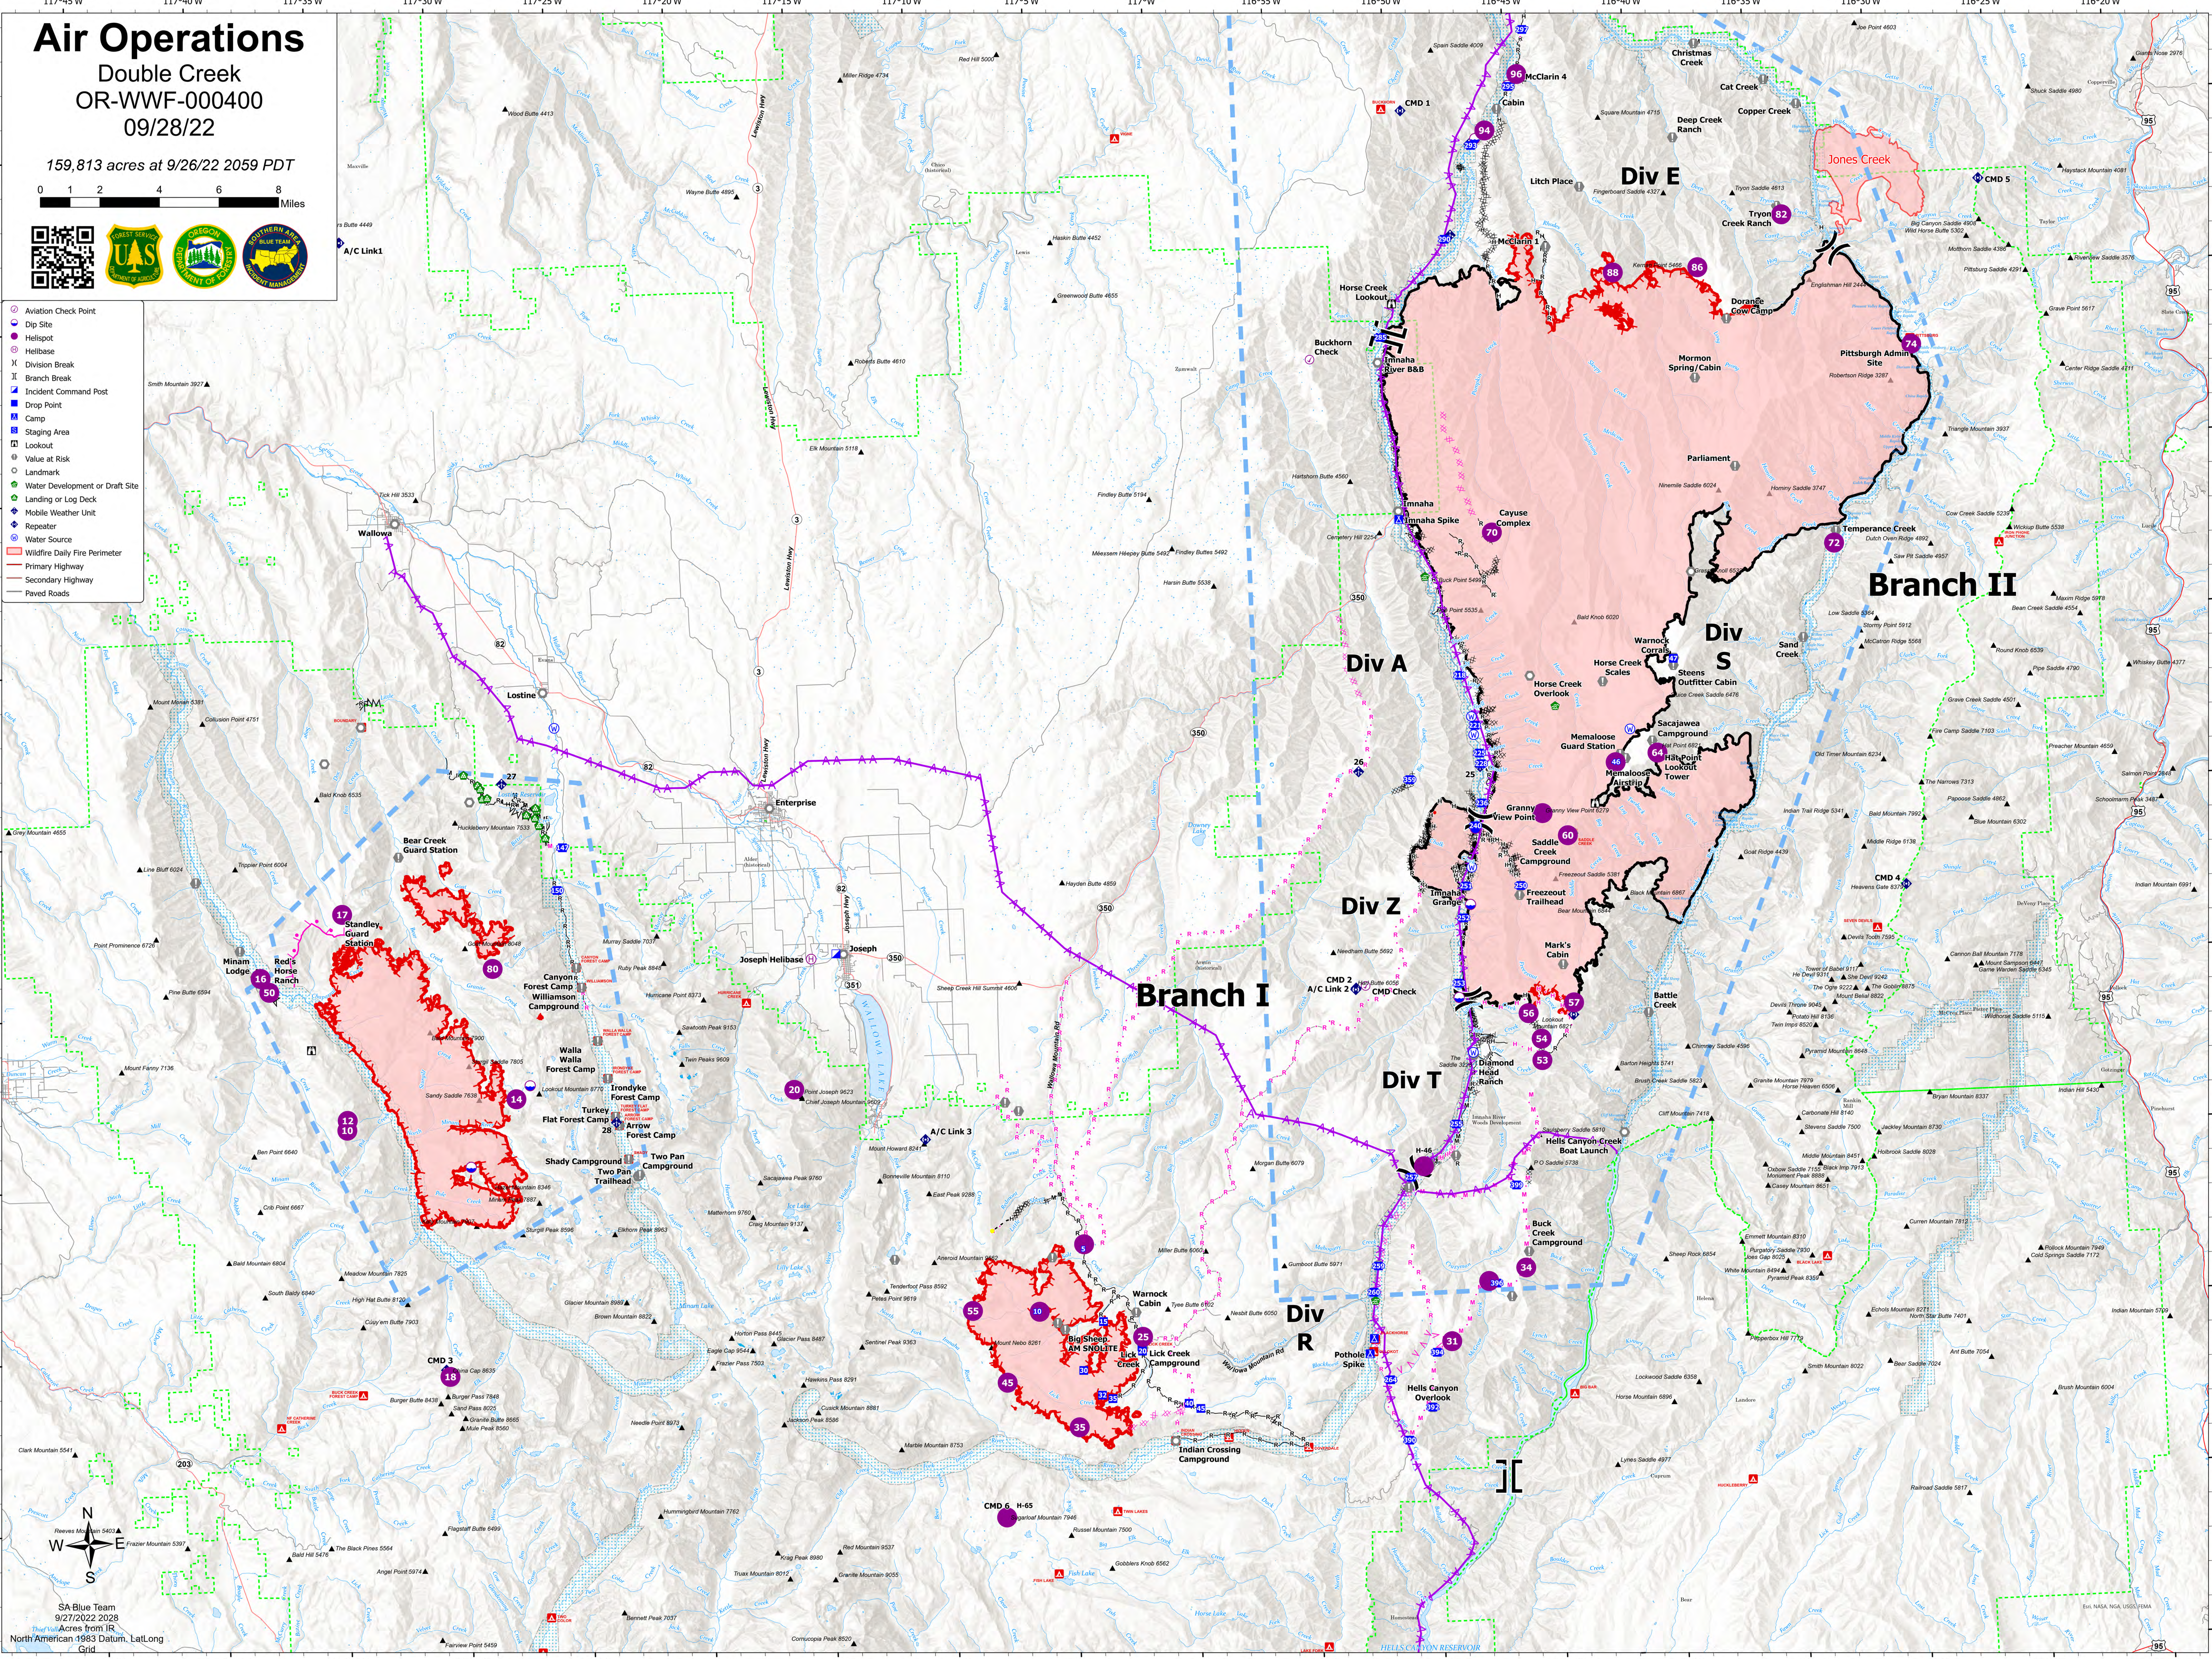

# Air Operations

Double Creek  
OR-WWF-000400

09/28/22

159,813 acres at 9/26/22 2059 PDT

- Aviation Check Point
- Dip Site
- Helispot
- Division Break
- Branch Break
- Incident Command Post
- Drop Point
- Camp
- Staging Area
- Lookout
- Value at Risk
- Landmark
- Water Development or Draft Site
- Landing or Log Deck
- Mobile Weather Unit
- Repeater
- Water Source
- Wildfire Daily Fire Perimeter
- Primary Highway
- Secondary Highway
- Paved Roads

SA Blue Team  
9/27/2022 2028  
Acres from IR  
North American 1983 Datum, Lat/Long  
Grid