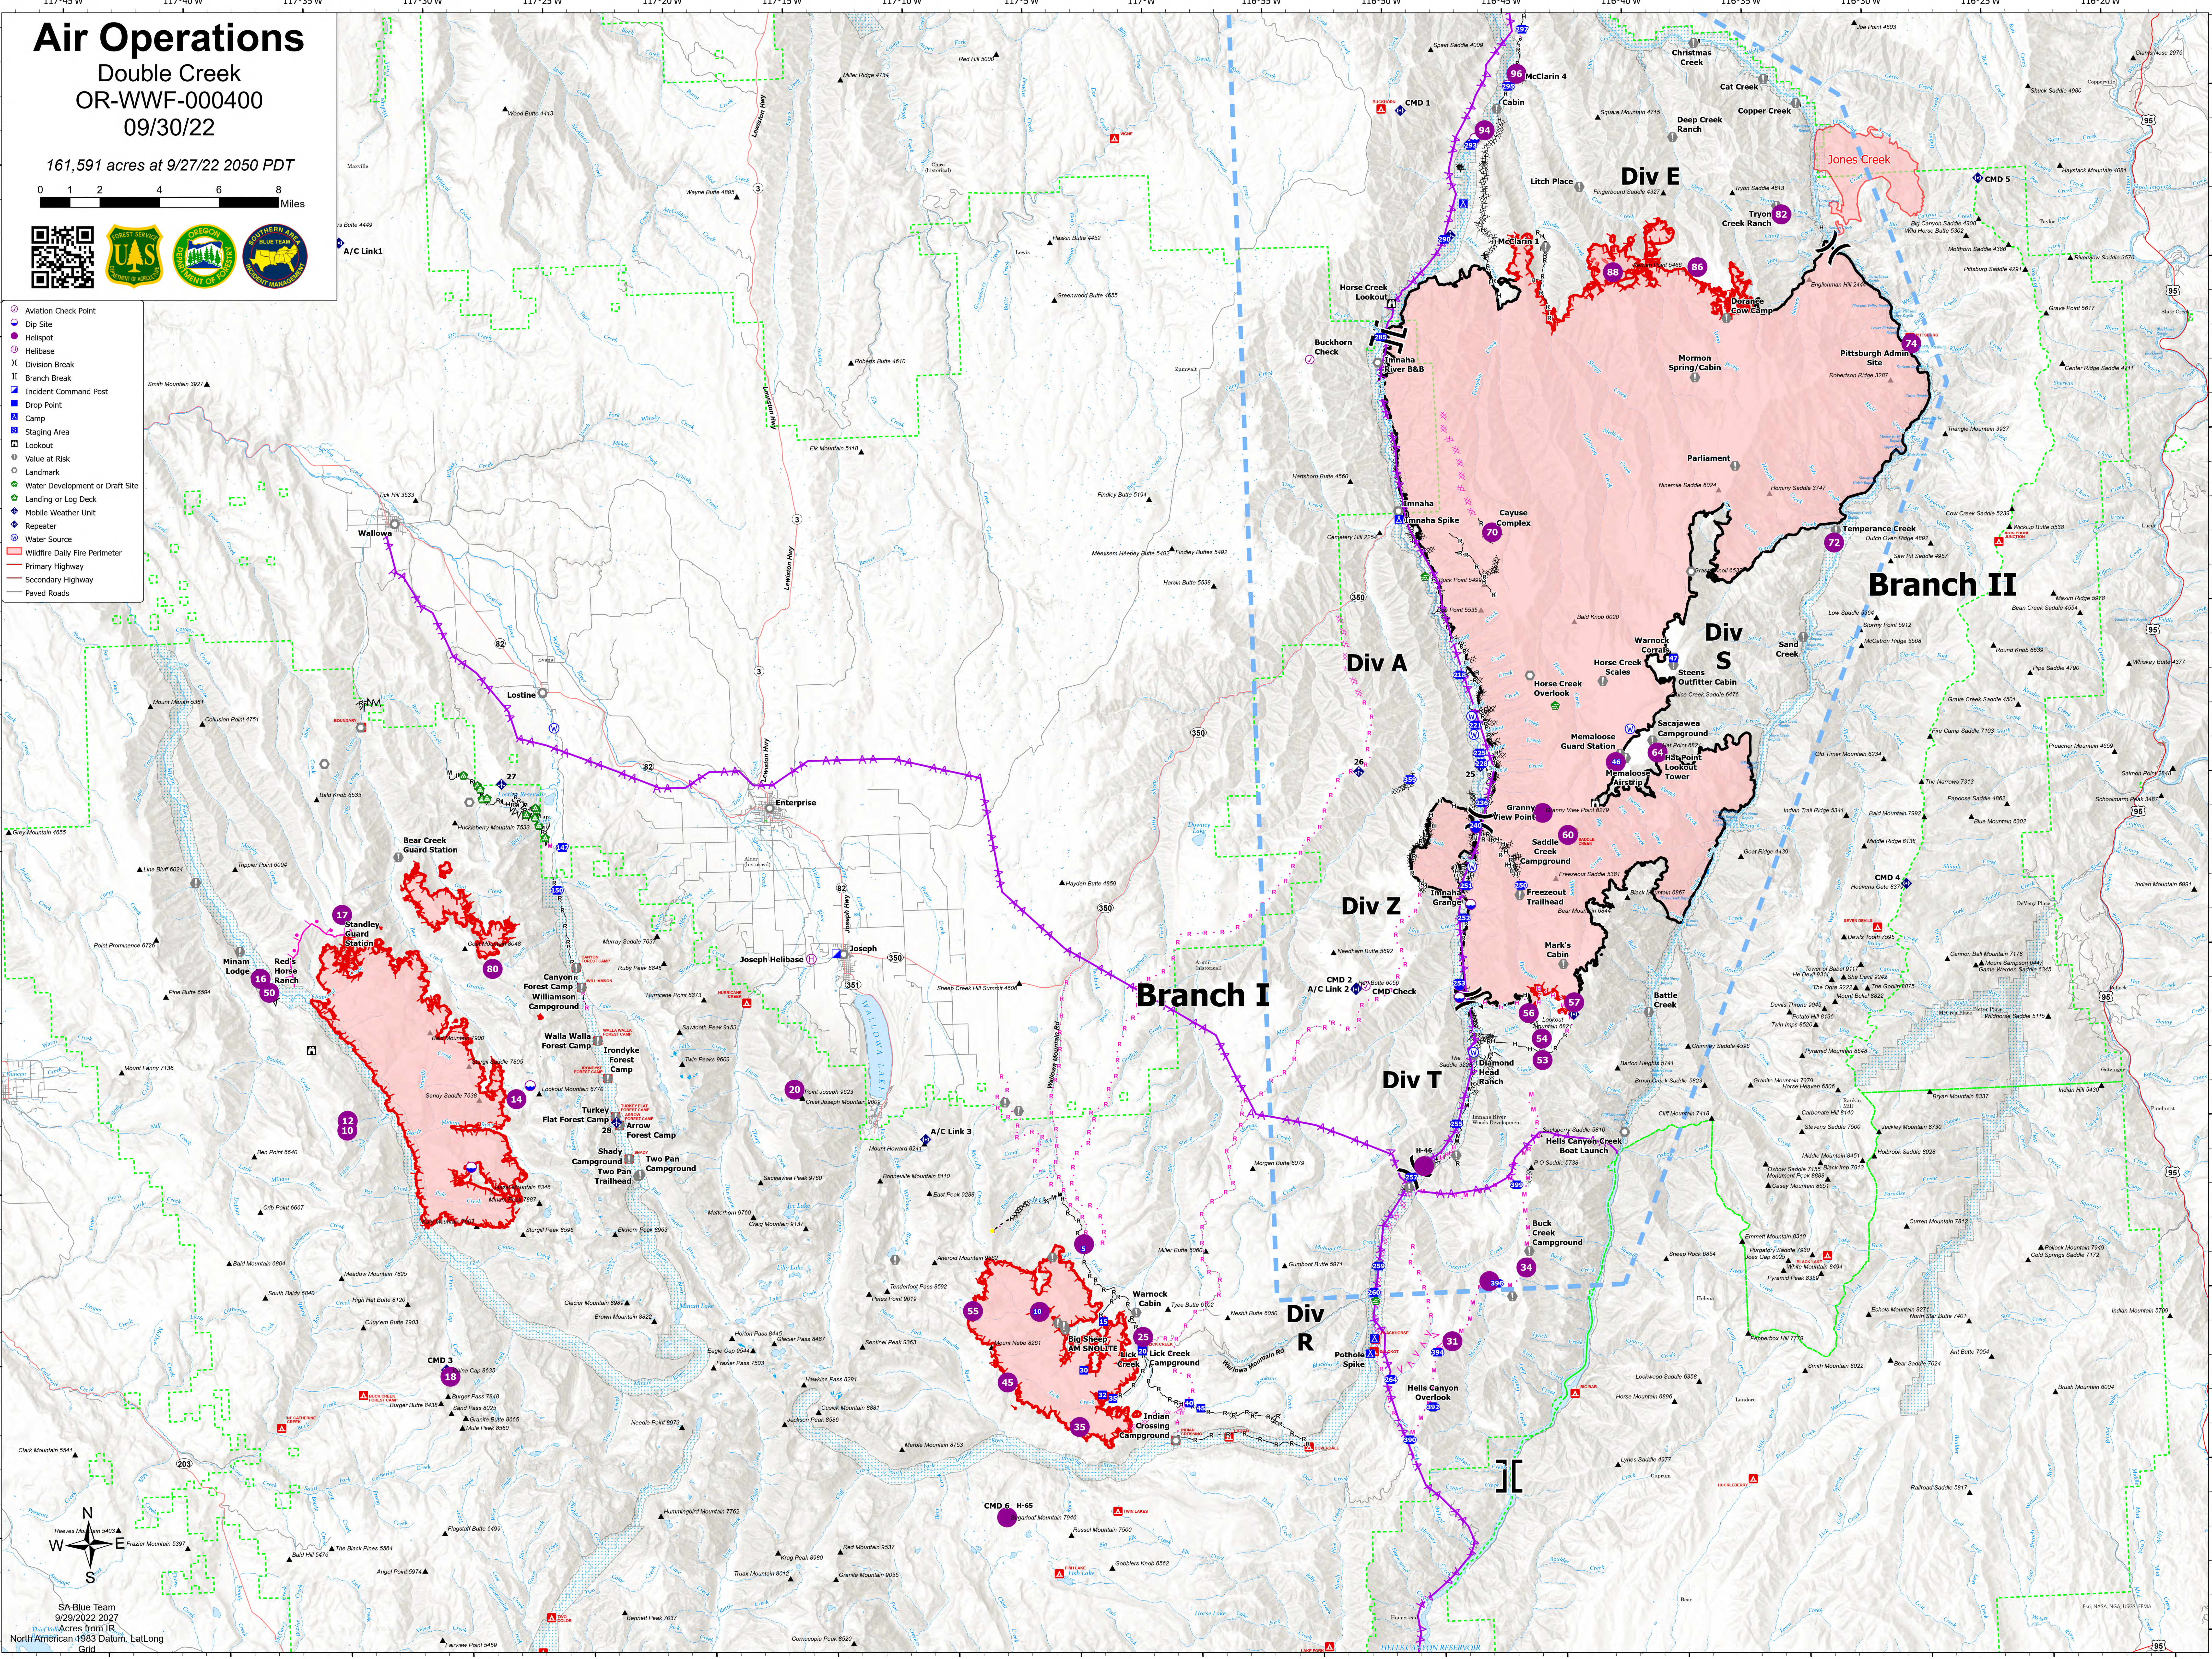

Air Operations

Double Creek
OR-WWF-000400
09/30/22

161,591 acres at 9/27/22 2050 PDT

- Aviation Check Point
- Dip Site
- Helispot
- Helibase
- Division Break
- Branch Break
- Incident Command Post
- Drop Point
- Camp
- Staging Area
- Lookout
- Value at Risk
- Landmark
- Water Development or Draft Site
- Landing or Log Deck
- Mobile Weather Unit
- Repeater
- Water Source
- Wildfire Daily Fire Perimeter
- Primary Highway
- Secondary Highway
- Paved Roads

SA Blue Team
9/29/2022 2027
Acres from IR
North American 1983 Datum, Lat/Long
Grid