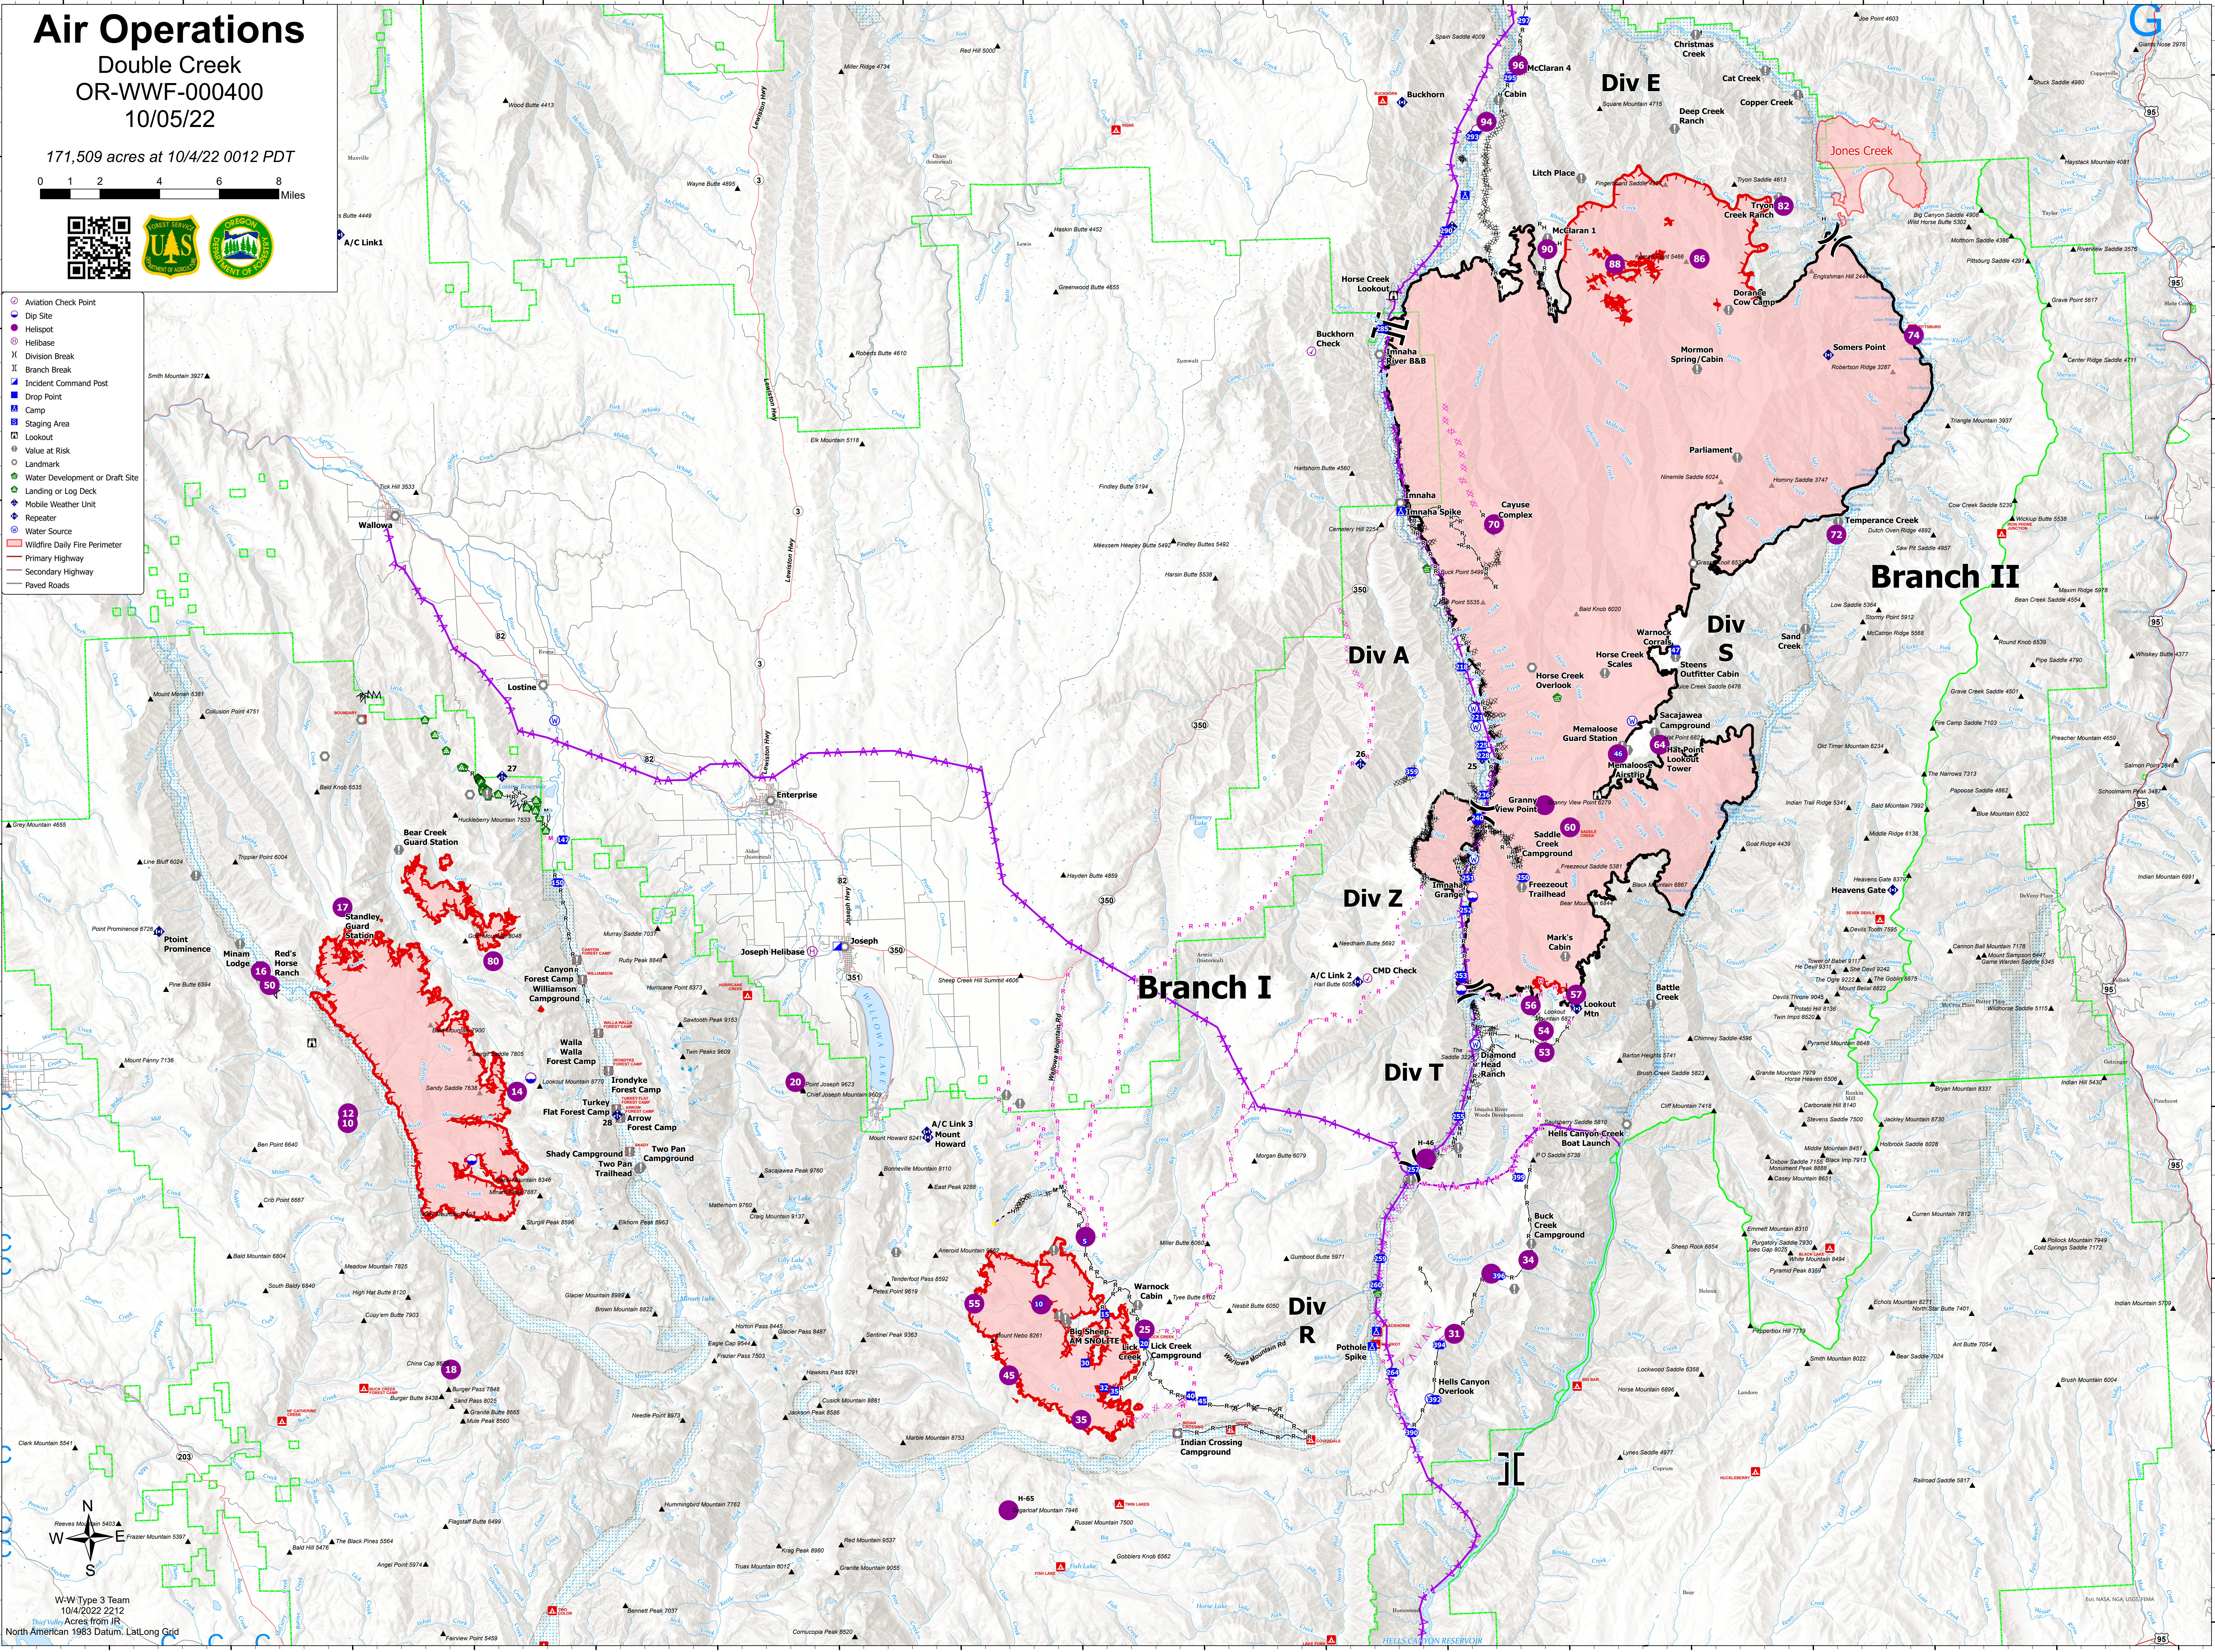

Air Operations

Double Creek
OR-WWF-000400

10/05/22

171,509 acres at 10/4/22 0012 PDT

- Aviation Check Point
- Dip Site
- Helispot
- Helibase
- Division Break
- Branch Break
- Incident Command Post
- Drop Point
- Camp
- Staging Area
- Lookout
- Value at Risk
- Landmark
- Water Development or Draft Site
- Landing or Log Deck
- Mobile Weather Unit
- Repeater
- Water Source
- Wildfire Daily Fire Perimeter
- Primary Highway
- Secondary Highway
- Paved Roads

W-W Type 3 Team
10/4/2022 2212
Acres from IR
North American 1983 Datum. Lat/Long Grid