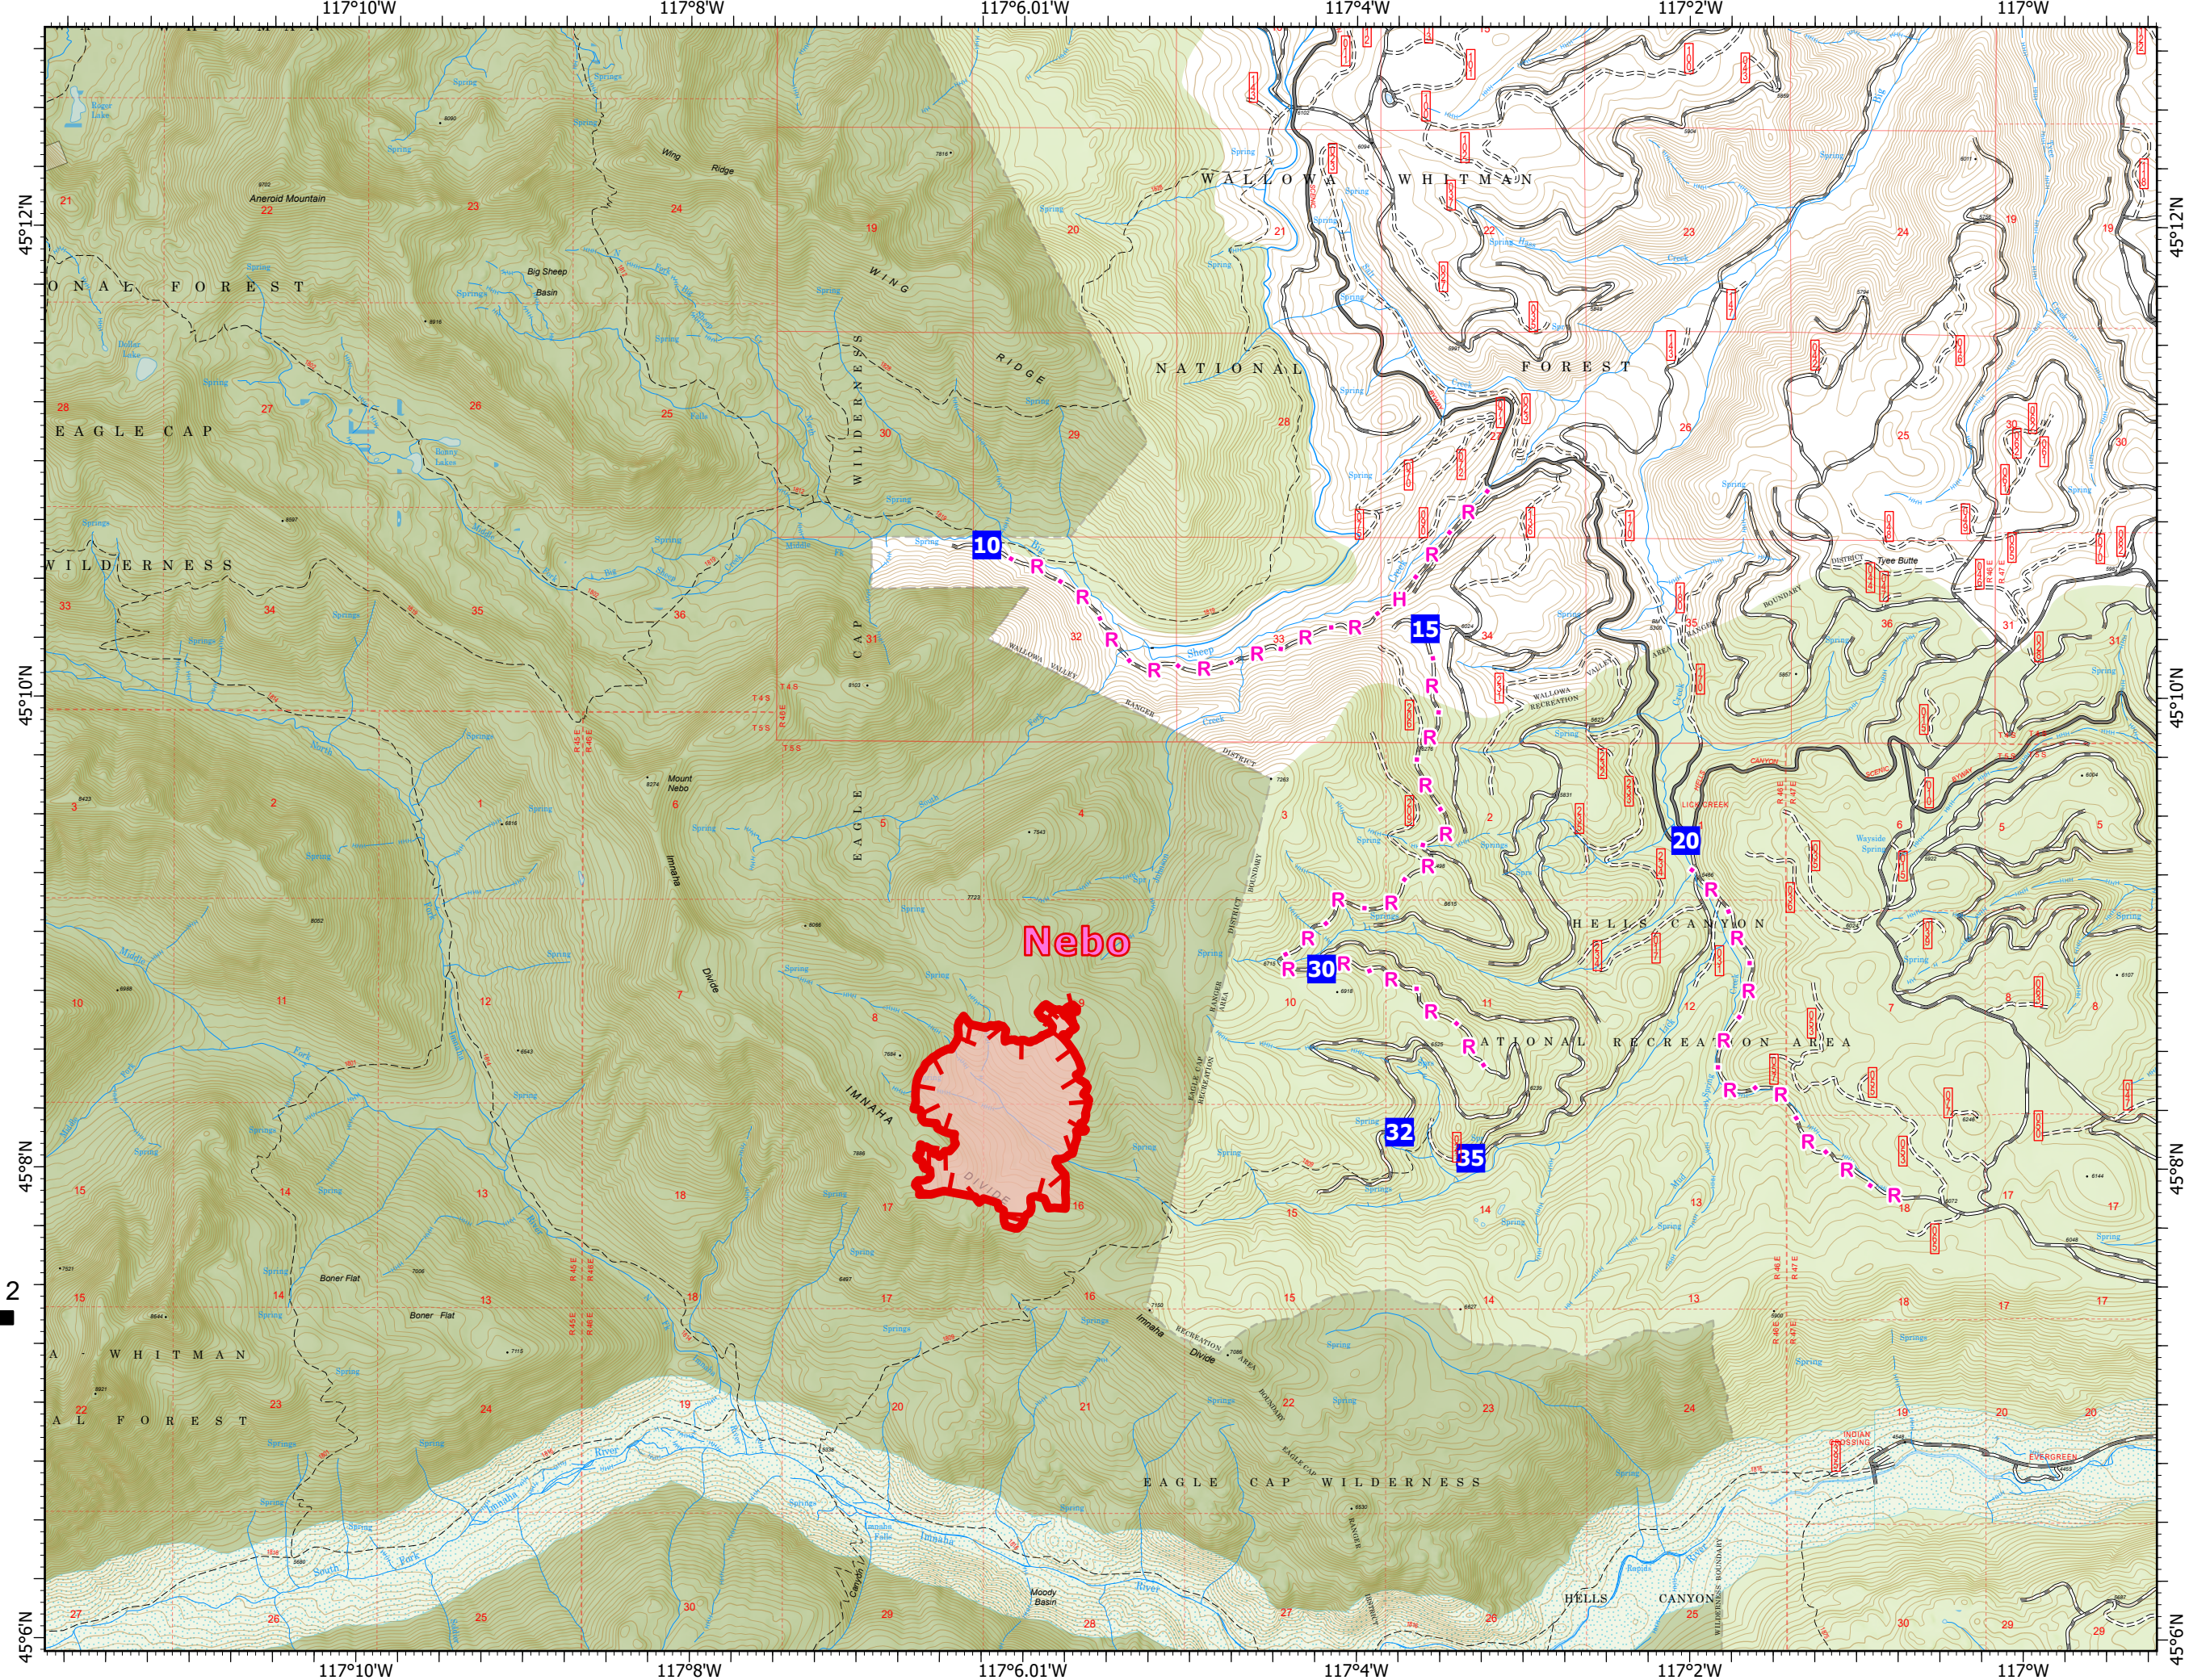

Operations

Nebo
ORWWF000380
Date and OP of Use
390 acres at 08/30/2022 @ 1420

-  Drop Point
-  Wildfire Daily Fire Perimeter
-  Planned Hand Line
-  Planned Road as Line
-  Uncontained
-  Forest Service (USFS)
-  Wilderness Area
-  Wild and Scenic River

Miles

Wallowa Fire Zone
8/30/2022 1956
Acres from IR and GPS
North American 1983 Datum. LatLong Grid