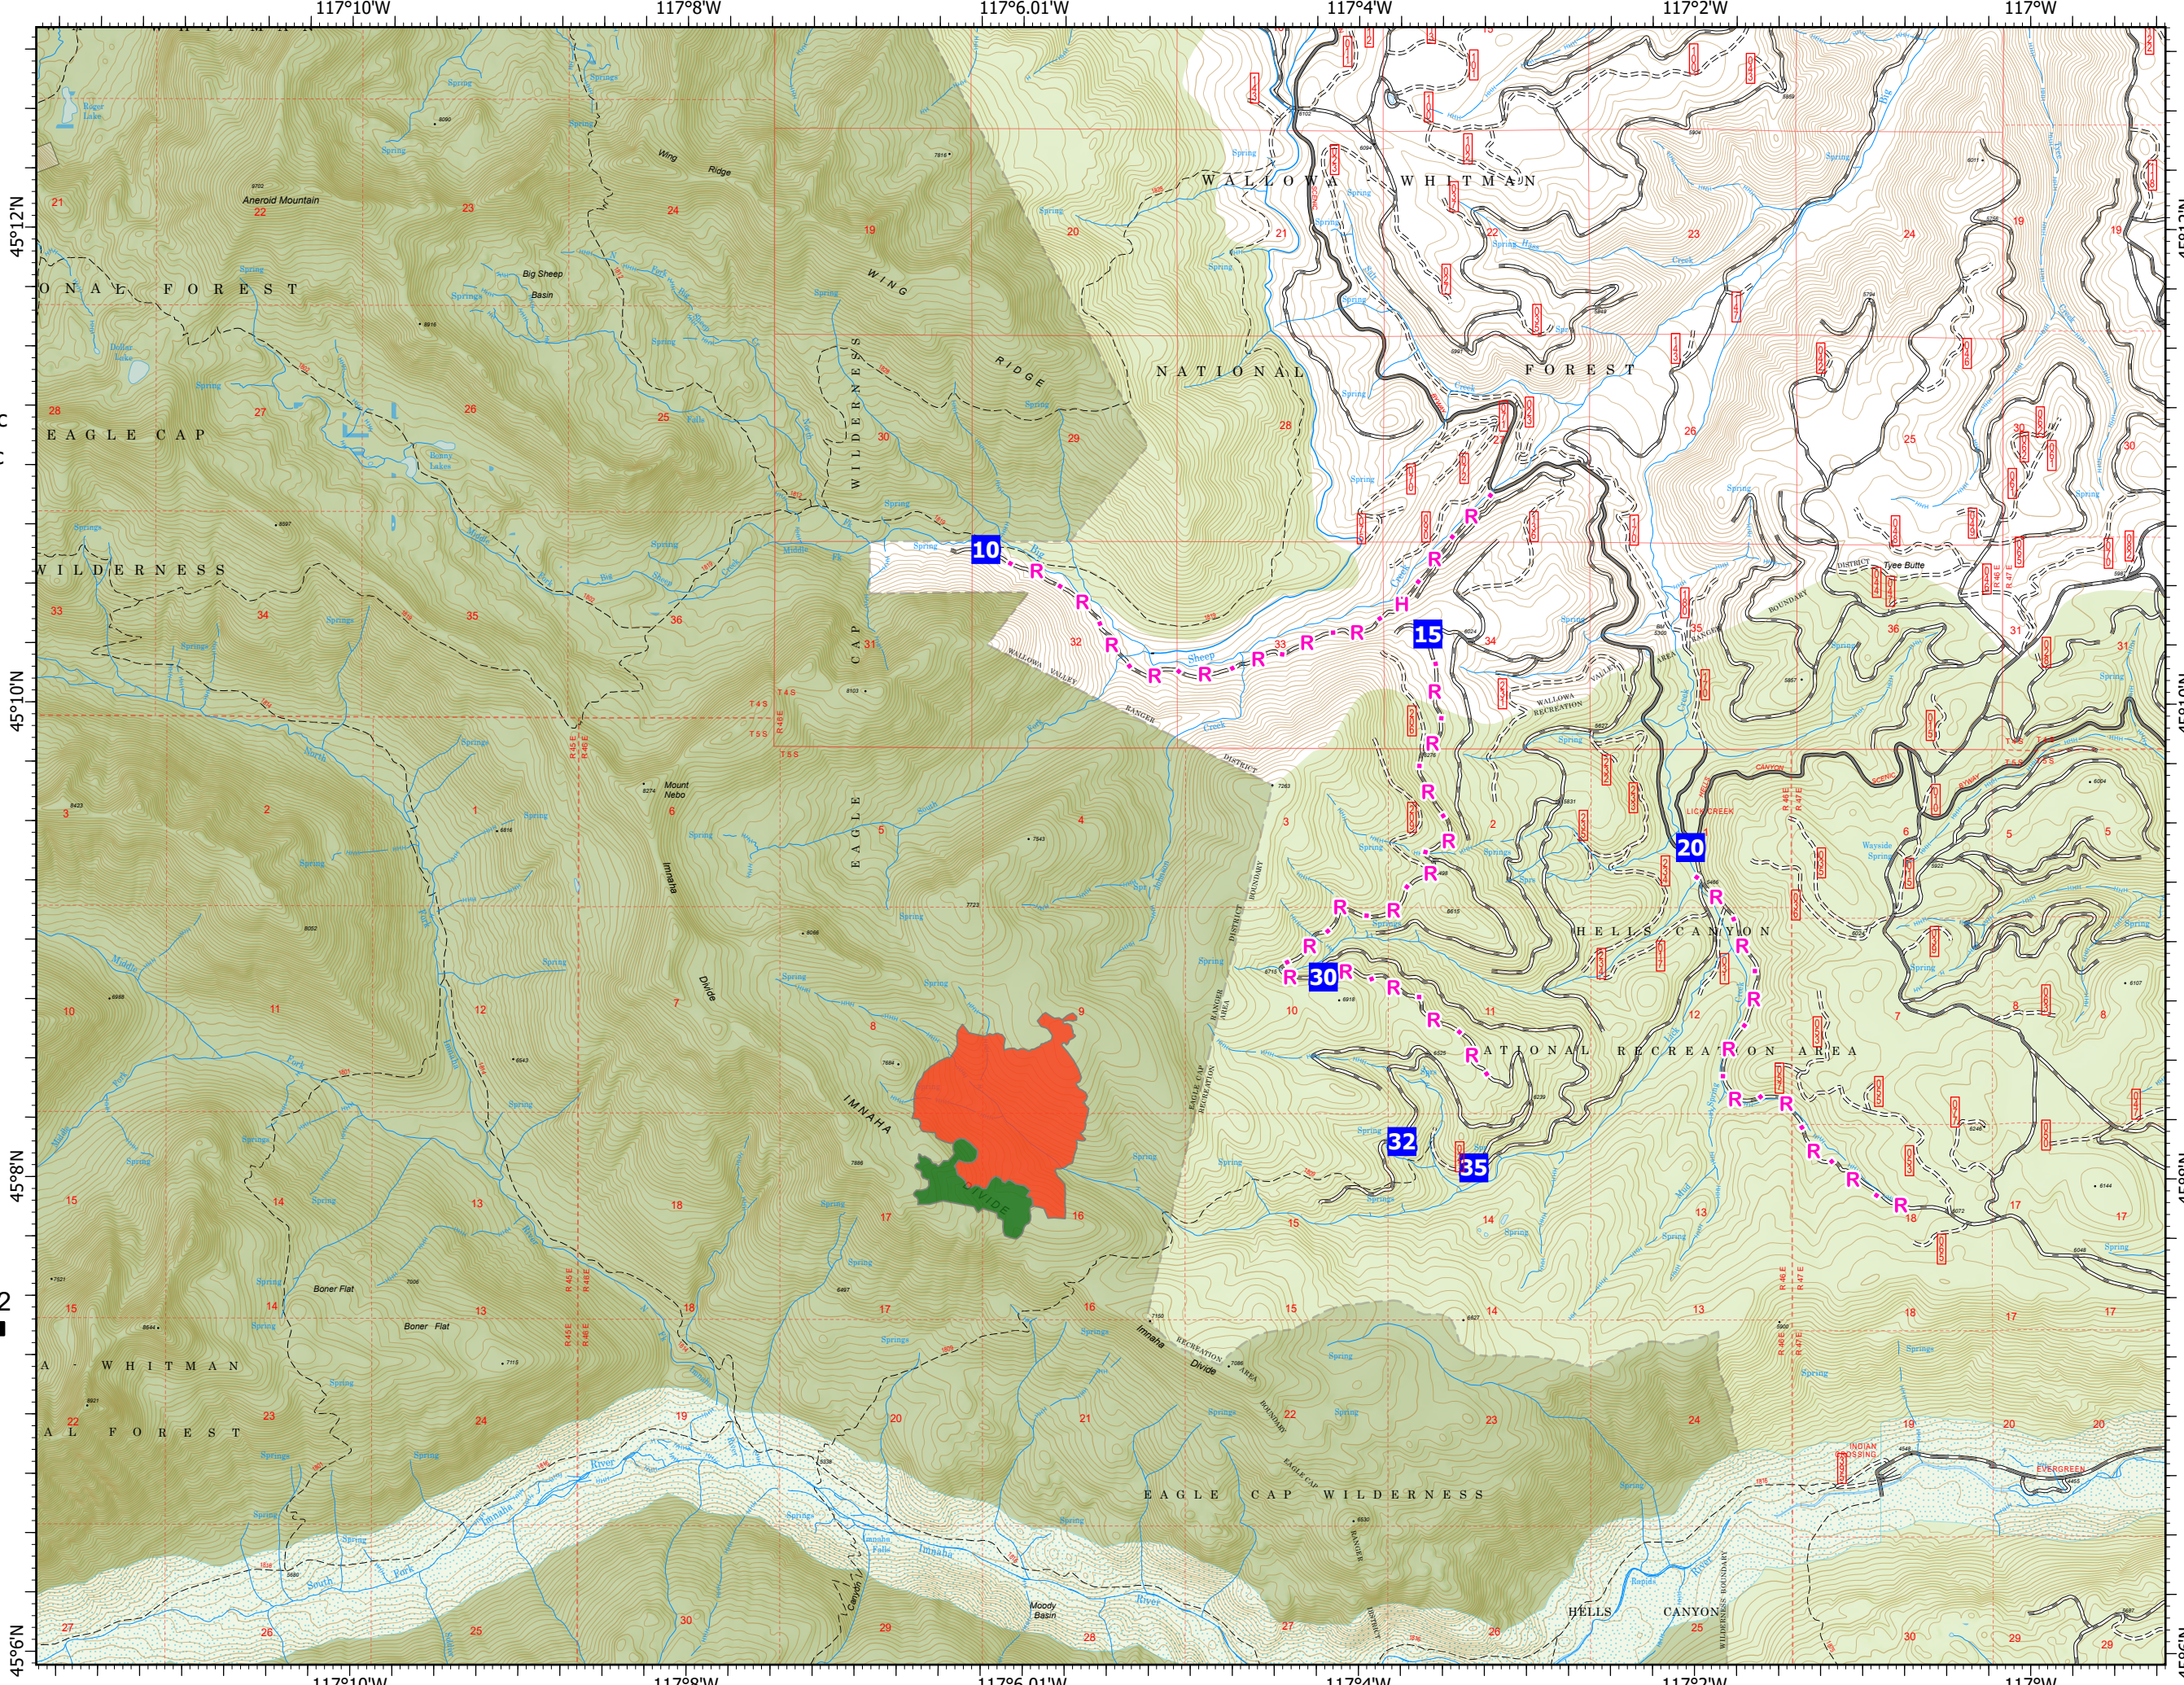

Progression

Nebo
ORWWF000380
Date and OP of Use
390 acres at 08/30/2022 @ 1420

- Daily Fire Progression
- 20220829 @ 2158 | 70ac | +70ac
 - 20220830 @ 1401 | 391ac | +321ac
 - Drop Point
 - Planned Hand Line
 - Planned Road as Line
 - Forest Service (USFS)
 - Wilderness Area
 - Wild and Scenic River

Wallowa Fire Zone
8/30/2022 1950
Acres from IR and GPS
North American 1983 Datum. LatLong Grid