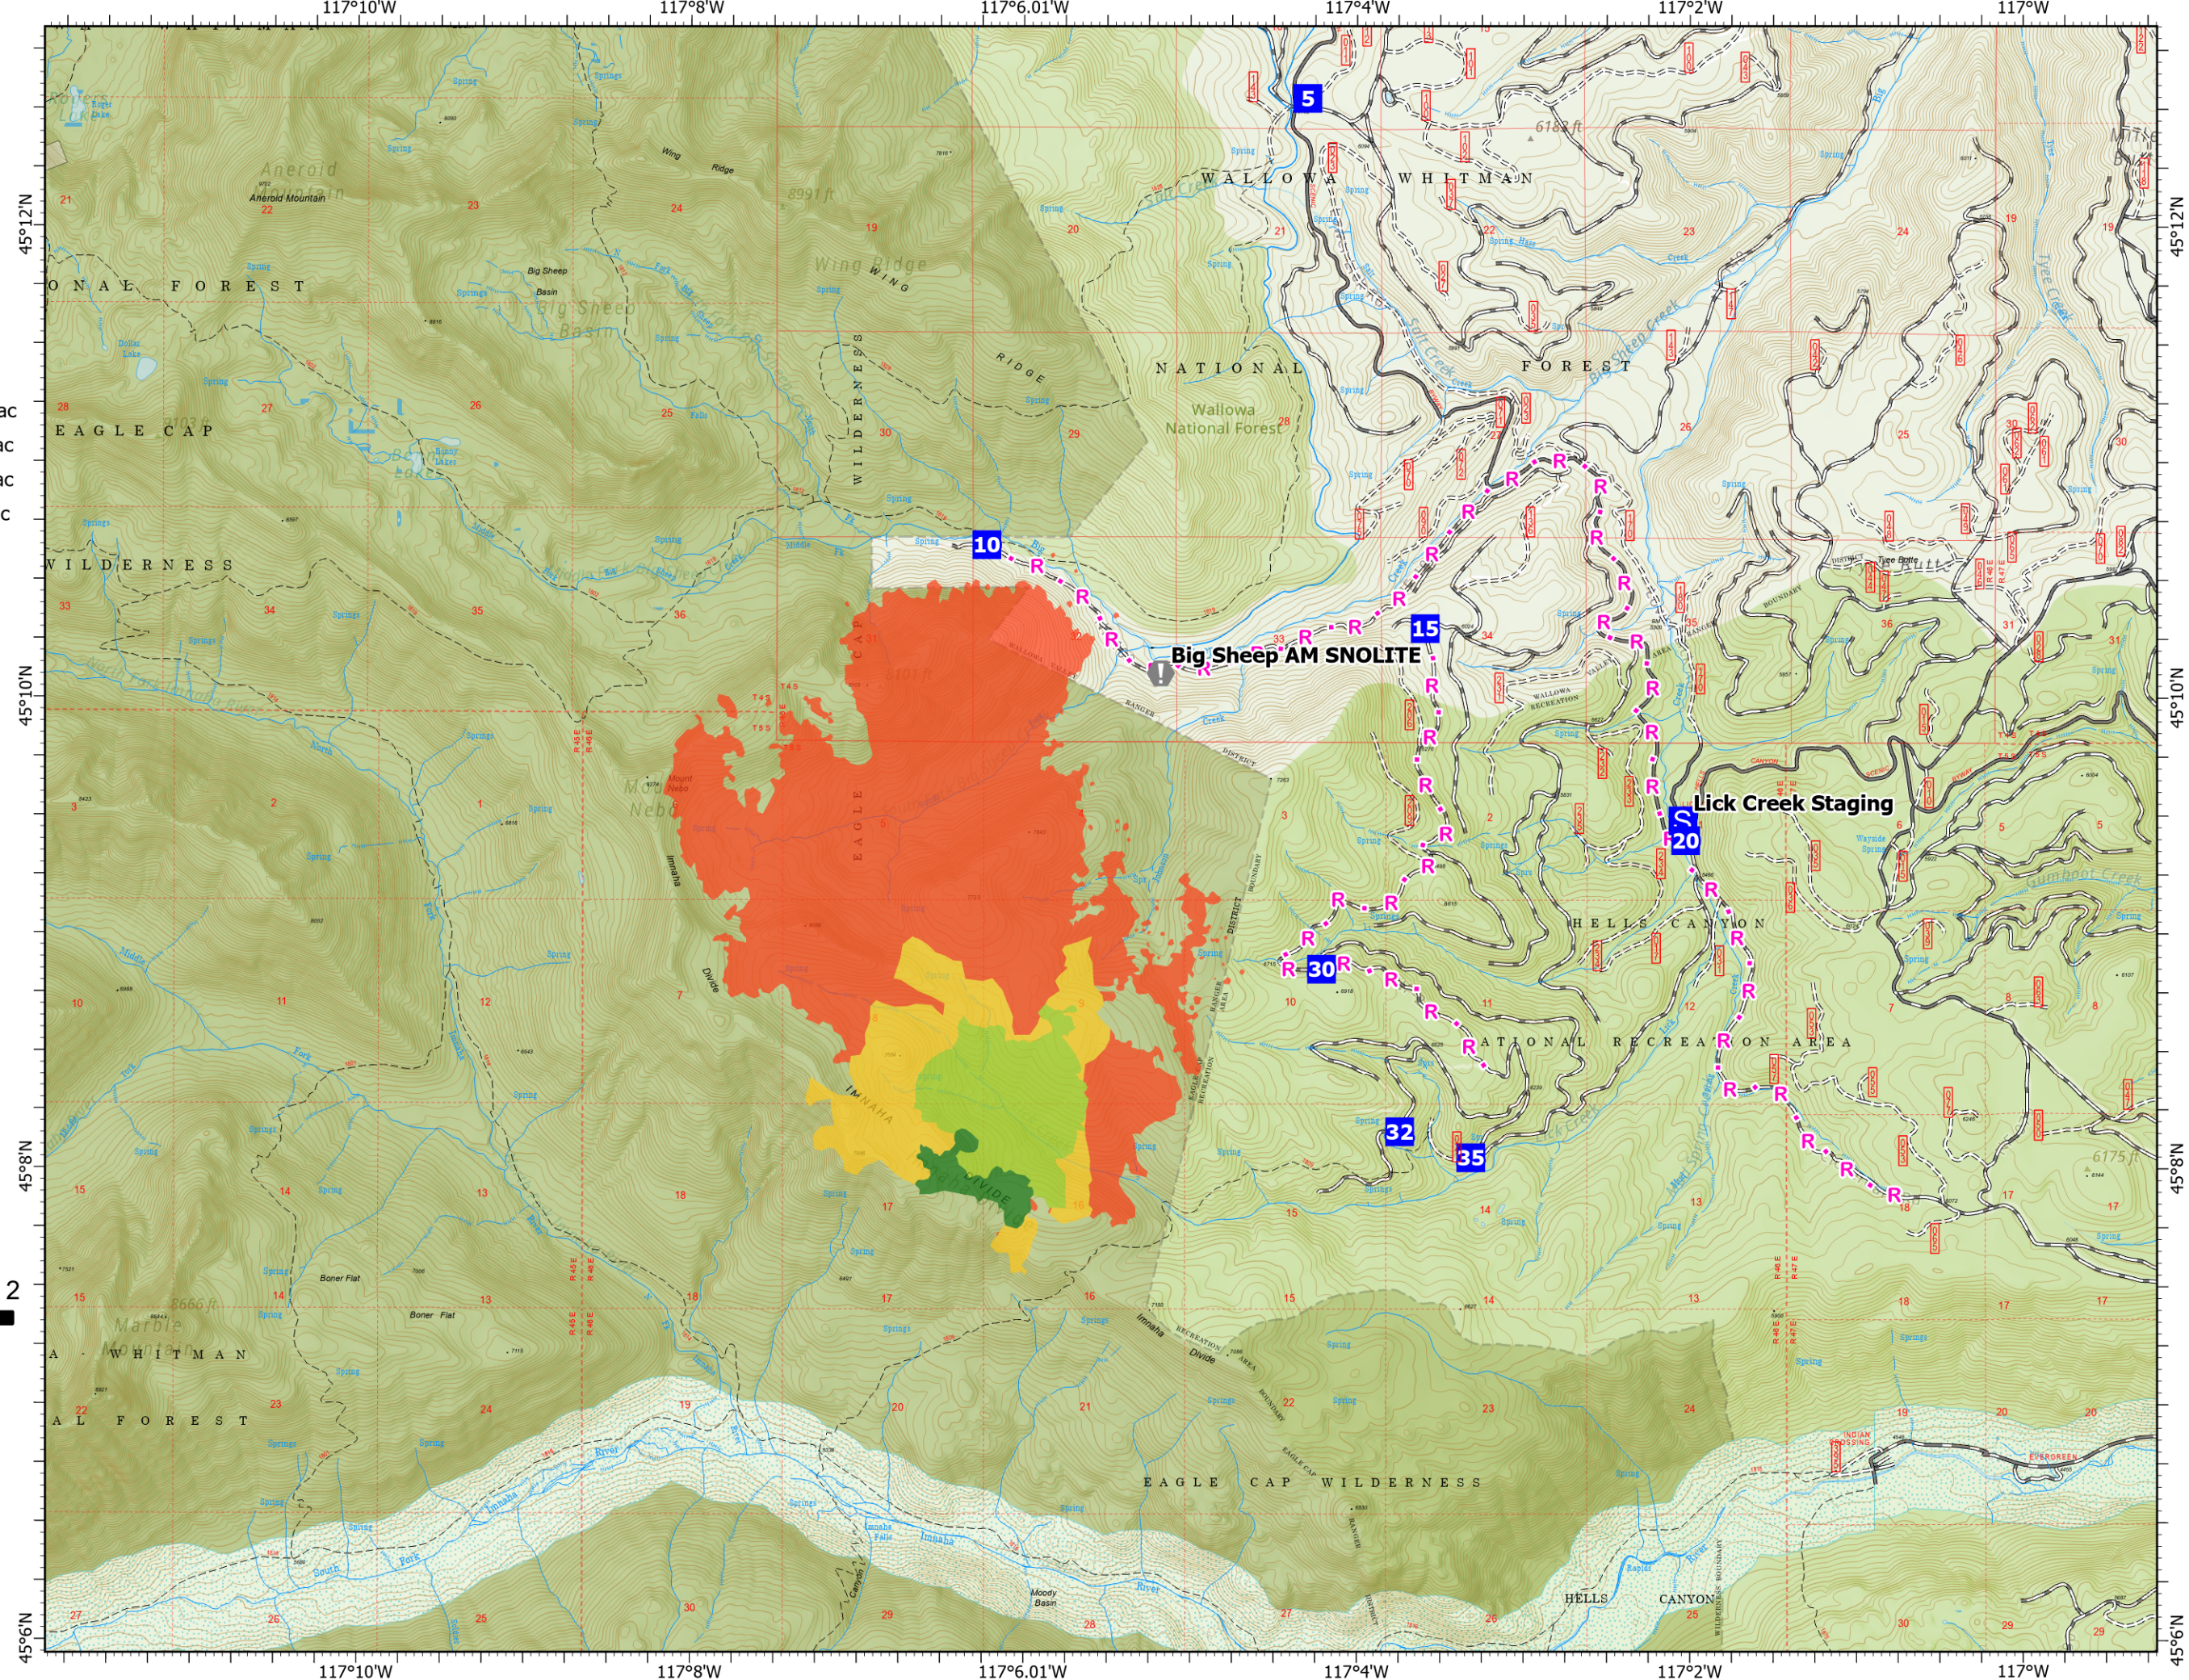

Progression

Nebo
ORWWF000380
9/1/2022

3085 acres at 09/01/2022 @ 0016

Daily Fire Progression

20220829 @ 2158	70ac	+70ac
20220830 @ 1401	391ac	+321ac
20220831 @ 1201	832ac	+441ac
20220901 @ 0016	3,086ac	+2,254ac

- Drop Point
- Staging Area
- Value at Risk
- Planned Hand Line
- Planned Road as Line
- Forest Service (USFS)
- Wilderness Area
- Wild and Scenic River

Wallowa Fire Zone
9/1/2022 1045
Acres from IR
North American 1983 Datum, LatLong Grid